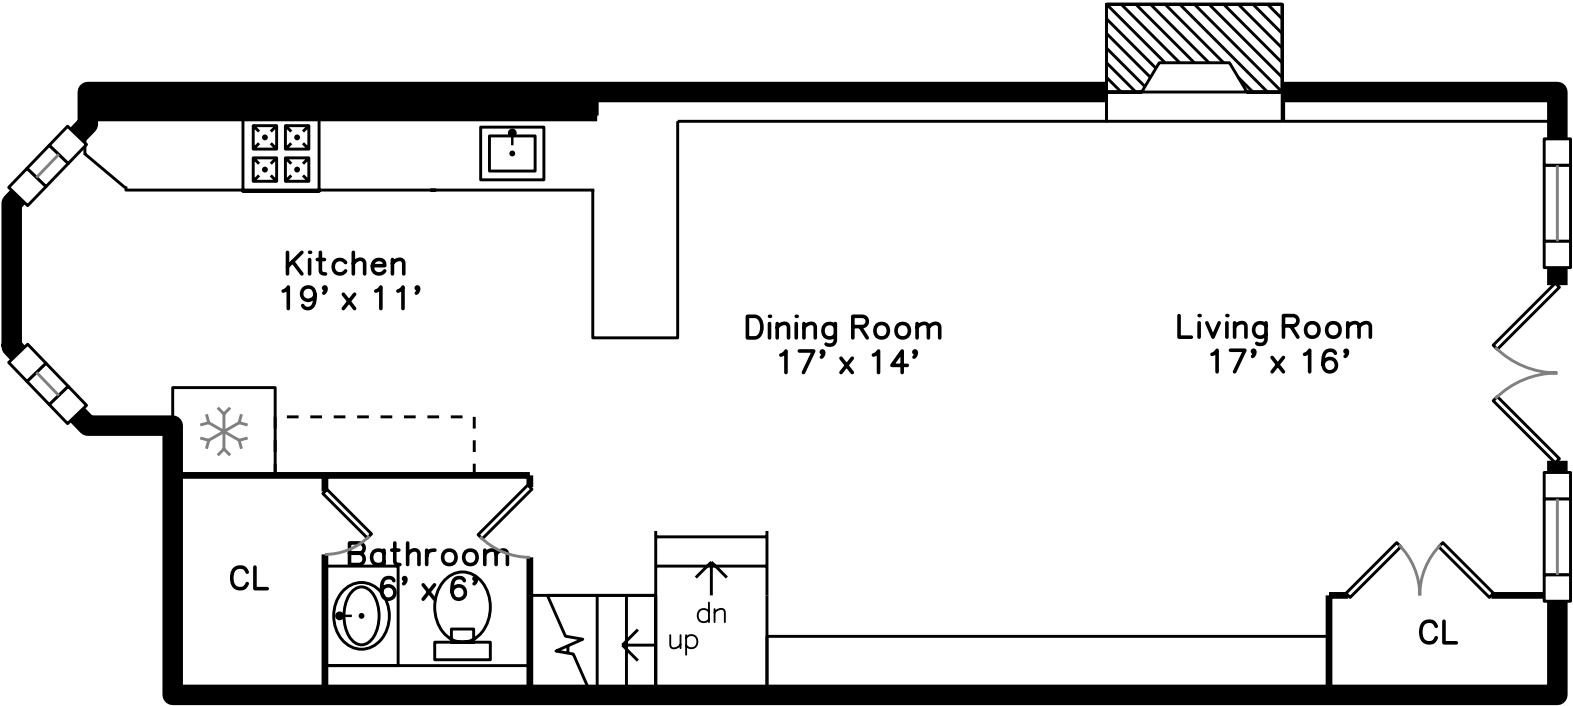

### Lower

213 West Canton Street 1  
Boston, MA 02116

PicturePlan by  vis-home

Measurements may not be 100% accurate.

Floor plans are provided for convenience only.

Room sizes are not used to calculate area.

# Main

Lower

3D View – TopDown

3D View – TopDown