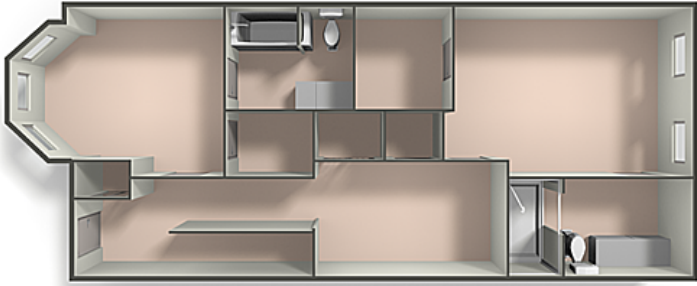

### Lower

213 West Canton Street 1  
Boston, MA 02116

PicturePlan by  vis-home

Measurements may not be 100% accurate.

Floor plans are provided for convenience only.

Room sizes are not used to calculate area.

# Main

Lower

3D View – TopDown

3D View – TopDown