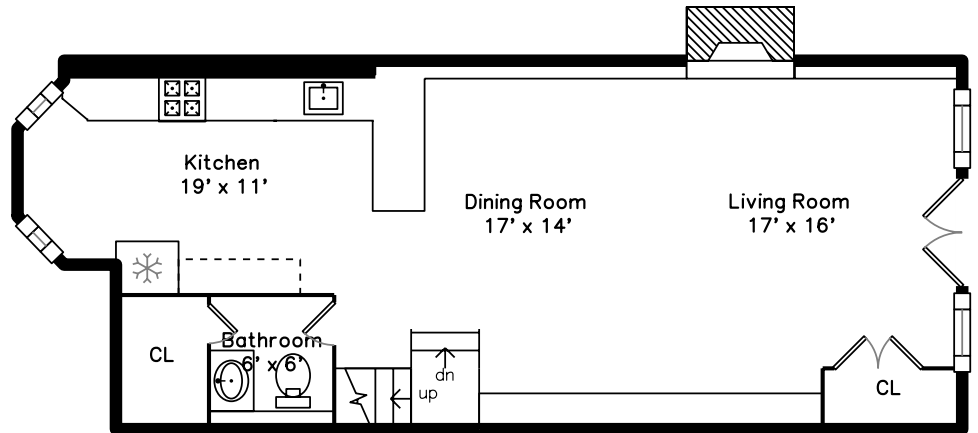

### Main

### Lower

213 West Canton Street 1  
Boston, MA 02116

PicturePlan by  vis-home

Measurements may not be 100% accurate.

Floor plans are provided for convenience only.

Room sizes are not used to calculate area.

# Main

Lower

3D View – TopDown

3D View – TopDown