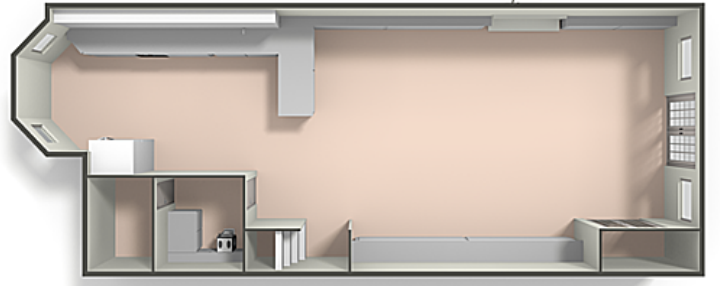

### Lower

213 West Canton Street 1  
Boston, MA 02116

PicturePlan by  vis-home

Measurements may not be 100% accurate.

Floor plans are provided for convenience only.

Room sizes are not used to calculate area.

# Main

Lower

3D View – TopDown

3D View – TopDown