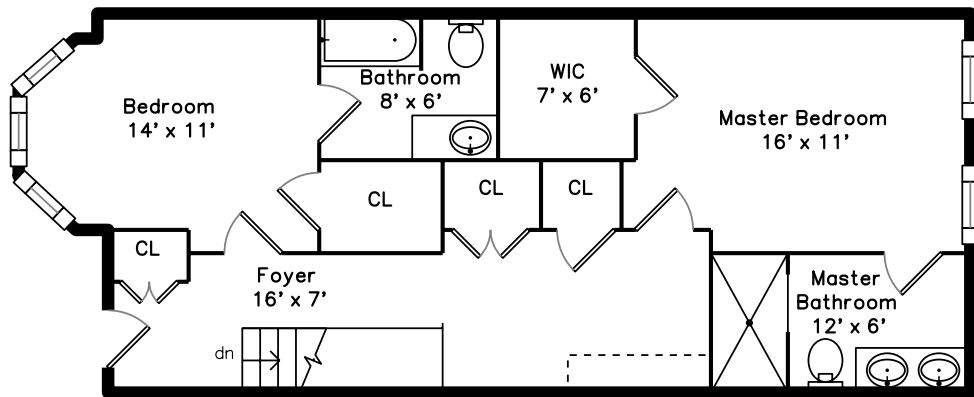

### Main

### Lower

213 West Canton Street 1  
Boston, MA 02116

PicturePlan by  vis-home

Measurements may not be 100% accurate.

Floor plans are provided for convenience only.

Room sizes are not used to calculate area.

# Main

Lower

3D View – TopDown

3D View – TopDown