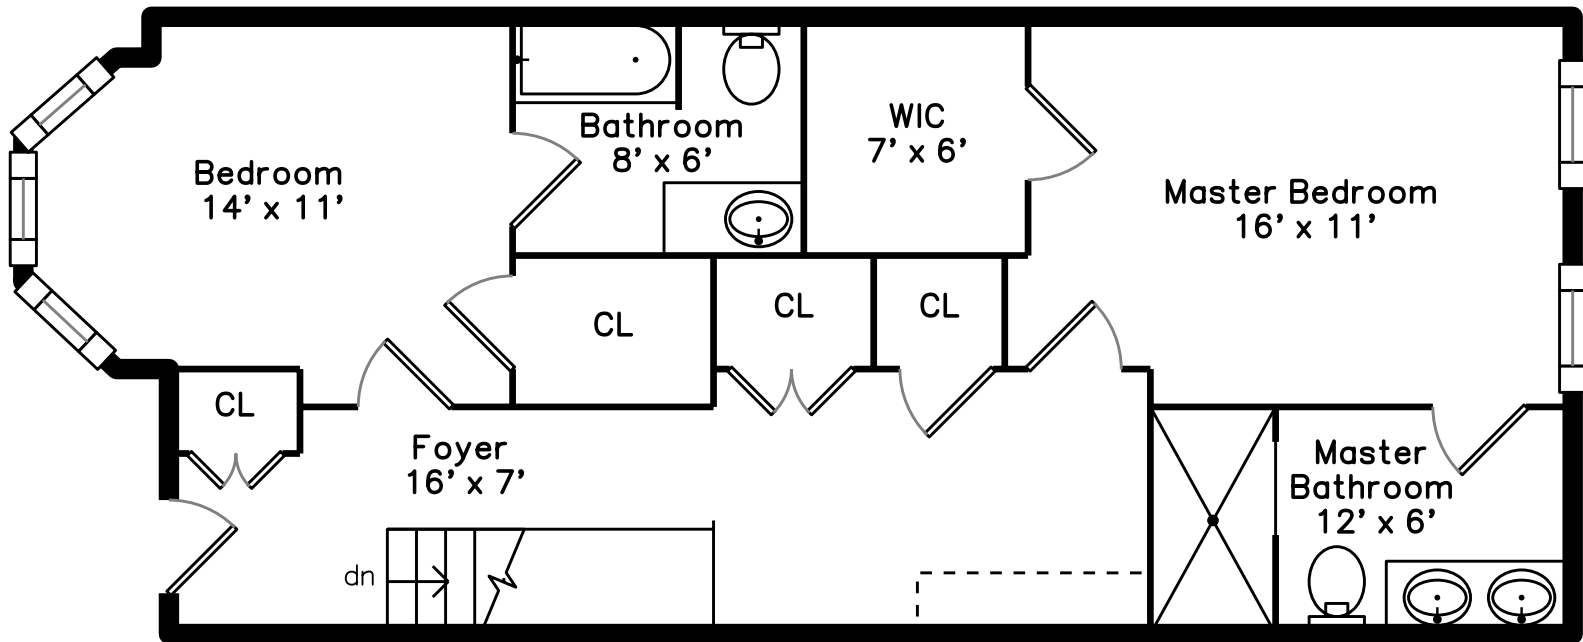

### Lower

213 West Canton Street 1  
Boston, MA 02116

PicturePlan by  vis-home

Measurements may not be 100% accurate.

Floor plans are provided for convenience only.

Room sizes are not used to calculate area.

# Main

Lower

3D View – TopDown

3D View – TopDown