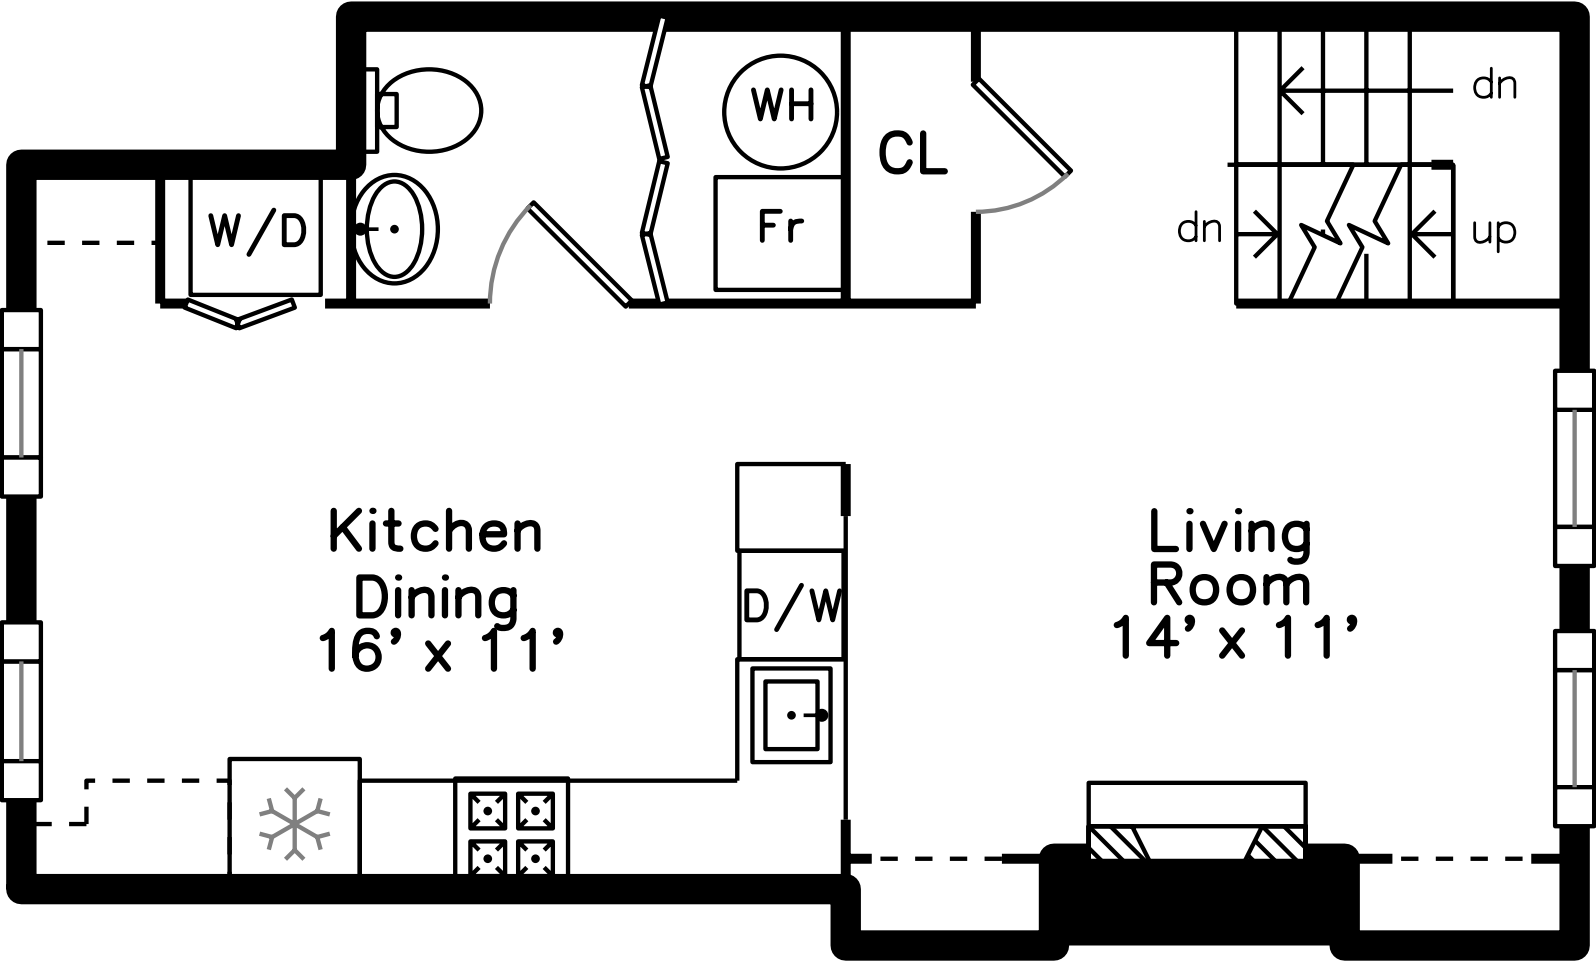

Top

Upper

Main

229 Main Street 3
Boston, MA 02129

PicturePlan by  vis-home
Measurements may not be 100% accurate.
Floor plans are provided for convenience only.
Room sizes are not used to calculate area.

Top

Upper

Main

Outside

Outside

Living Room

Living Room

Living Room

Living Room

Kitchen Dining

Kitchen Dining

Kitchen Dining

Kitchen Dining

Bathroom

Hall

Master Bedroom

Master Bedroom

Bedroom

Bedroom

Bathroom

WalkInCloset