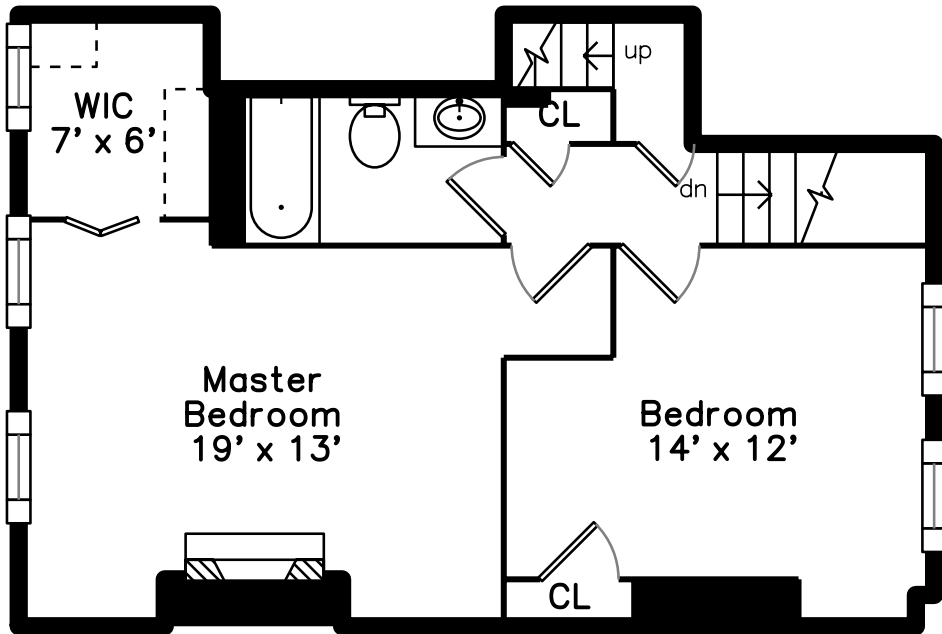

Top

Upper

Main

229 Main Street 3
Boston, MA 02129

PicturePlan by  vis-home
Measurements may not be 100% accurate.
Floor plans are provided for convenience only.
Room sizes are not used to calculate area.

Top

Upper

Main

Outside

Outside

Living Room

Living Room

Living Room

Living Room

Kitchen Dining

Kitchen Dining

Kitchen Dining

Kitchen Dining

Bathroom

Hall

Master Bedroom

Master Bedroom

Bedroom

Bedroom

Bathroom

WalkInCloset