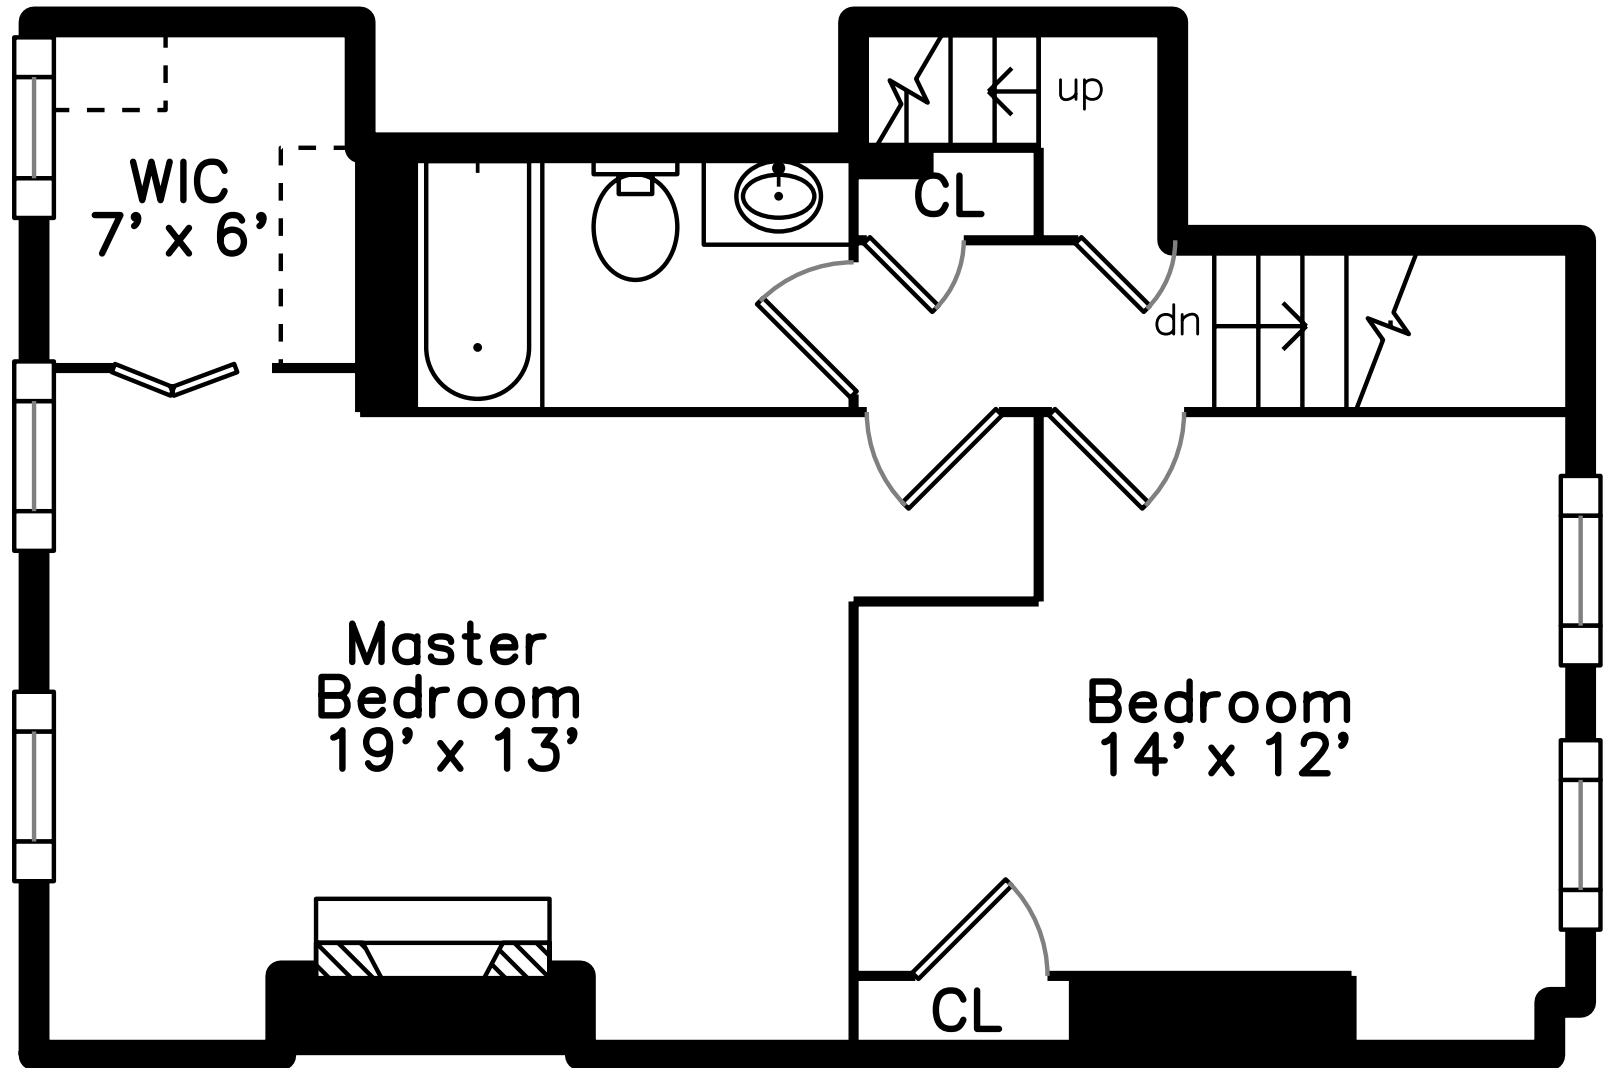

Top

Upper

Main

229 Main Street 3
Boston, MA 02129

PicturePlan by  vis-home
Measurements may not be 100% accurate.
Floor plans are provided for convenience only.
Room sizes are not used to calculate area.

Top

Upper

Main

Outside

Outside

Living Room

Living Room

Living Room

Living Room

Kitchen Dining

Kitchen Dining

Kitchen Dining

Kitchen Dining

Bathroom

Hall

Master Bedroom

Master Bedroom

Bedroom

Bedroom

Bathroom

WalkInCloset