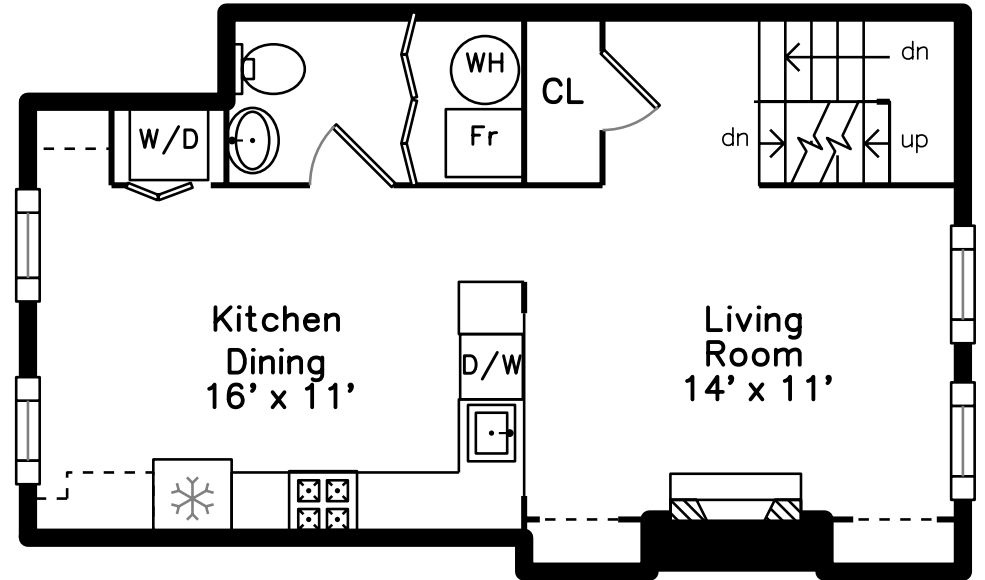

Top

Upper

Main

229 Main Street 3
Boston, MA 02129

PicturePlan by  vis-home
Measurements may not be 100% accurate.
Floor plans are provided for convenience only.
Room sizes are not used to calculate area.

Top

Upper

Main

Outside

Outside

Living Room

Living Room

Living Room

Living Room

Kitchen Dining

Kitchen Dining

Kitchen Dining

Kitchen Dining

Bathroom

Hall

Master Bedroom

Master Bedroom

Bedroom

Bedroom

Bathroom

WalkInCloset