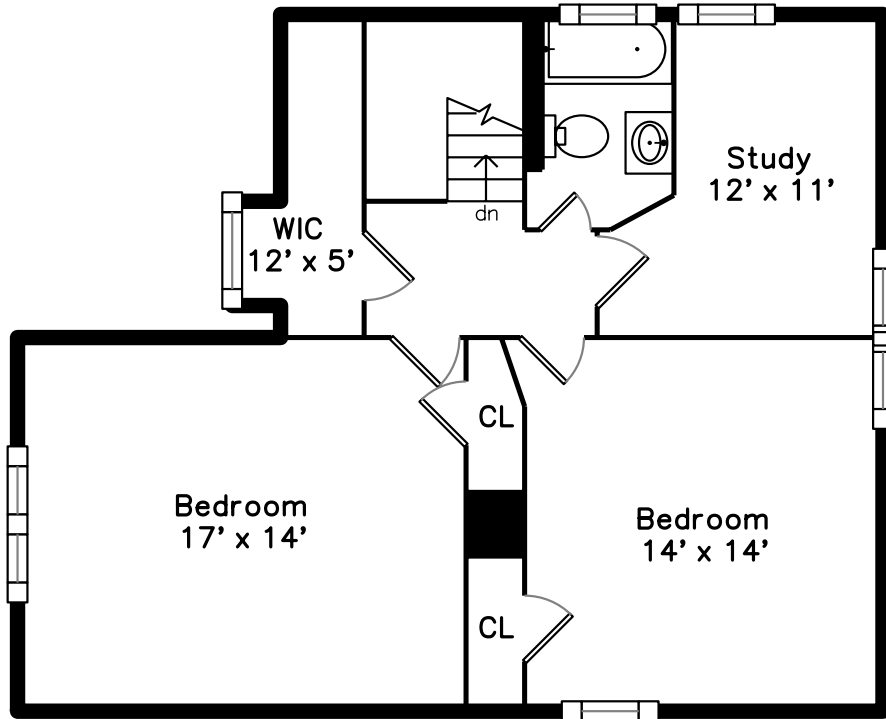

Upper

Main

19 Brook Street 19
Wellesley, MA 02482

PicturePlan by  vis-home

Measurements may not be 100% accurate.

Floor plans are provided for convenience only.

Room sizes are not used to calculate area.

Upper

WIC
12' x 5'

dn

Study
12' x 11'

Bedroom
17' x 14'

CL

Bedroom
14' x 14'

CL

Main

Outside

Hall

Living Room

Living Room

Living Room

Family/Dining Room

Family/Dining Room

Family/Dining Room

Study

Study

Bathroom

WalkInCloset

Porch

Porch