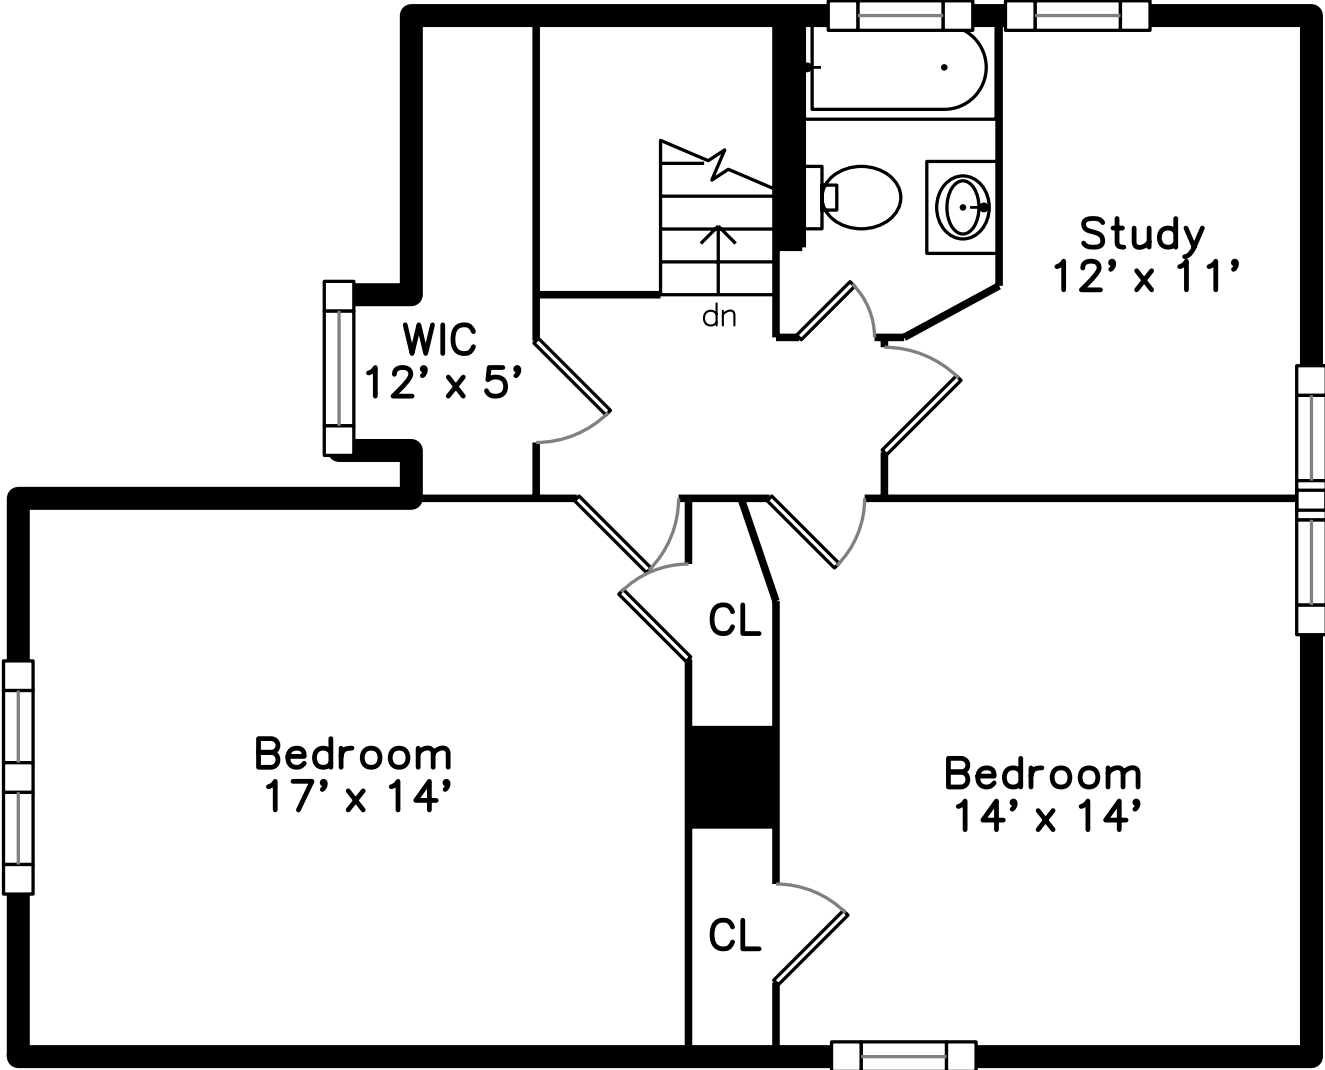

Upper

Main

19 Brook Street 19
Wellesley, MA 02482

PicturePlan by  vis-home

Measurements may not be 100% accurate.

Floor plans are provided for convenience only.

Room sizes are not used to calculate area.

Upper

WIC
12' x 5'

dn

Study
12' x 11'

Bedroom
17' x 14'

CL

Bedroom
14' x 14'

CL

Main

Outside

Hall

Living Room

Living Room

Living Room

Family/Dining Room

Family/Dining Room

Family/Dining Room

Study

Study

Bathroom

WalkInCloset

Porch

Porch