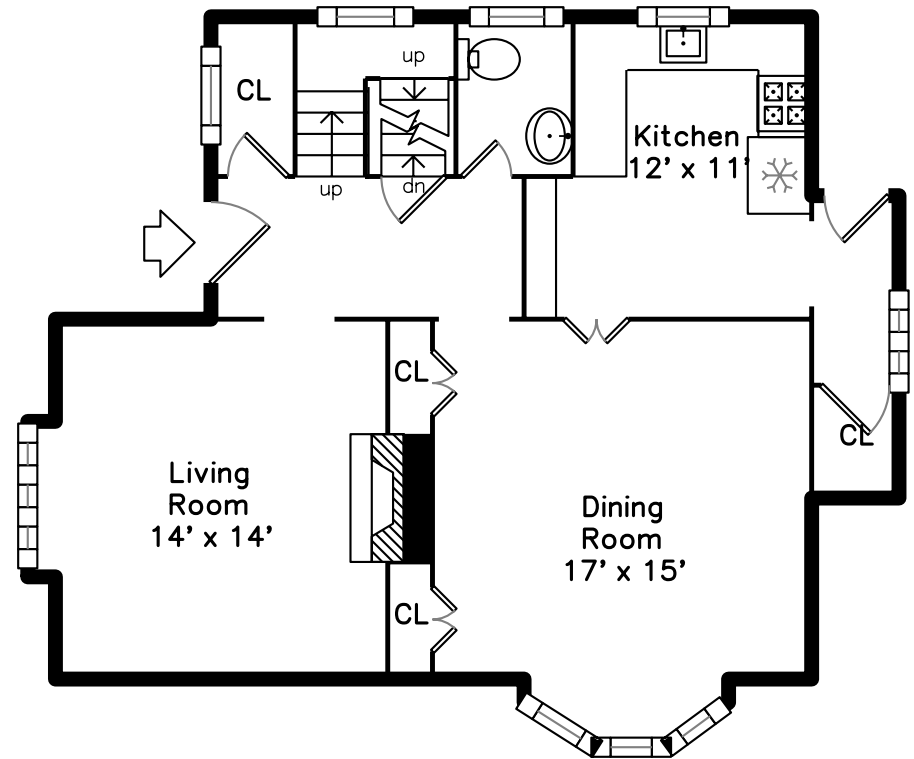

Upper

Main

19 Brook Street 19
Wellesley, MA 02482

PicturePlan by  vis-home

Measurements may not be 100% accurate.

Floor plans are provided for convenience only.

Room sizes are not used to calculate area.

Upper

WIC
12' x 5'

dn

Study
12' x 11'

Bedroom
17' x 14'

CL

Bedroom
14' x 14'

CL

Main

Outside

Hall

Living Room

Living Room

Living Room

Family/Dining Room

Family/Dining Room

Family/Dining Room

Family/Dining Room

Family/Dining Room

Kitchen

Kitchen

Kitchen

Kitchen

Kitchen

Bathroom