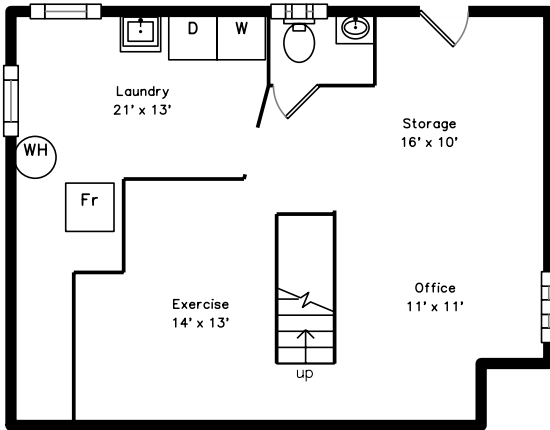

# Upper

# Main

# Basement

31 Manion Road  
Boston, MA 02136

PicturePlan by  vis-home

Measurements may not be 100% accurate.  
Floor plans are provided for convenience only.  
Room sizes are not used to calculate area.