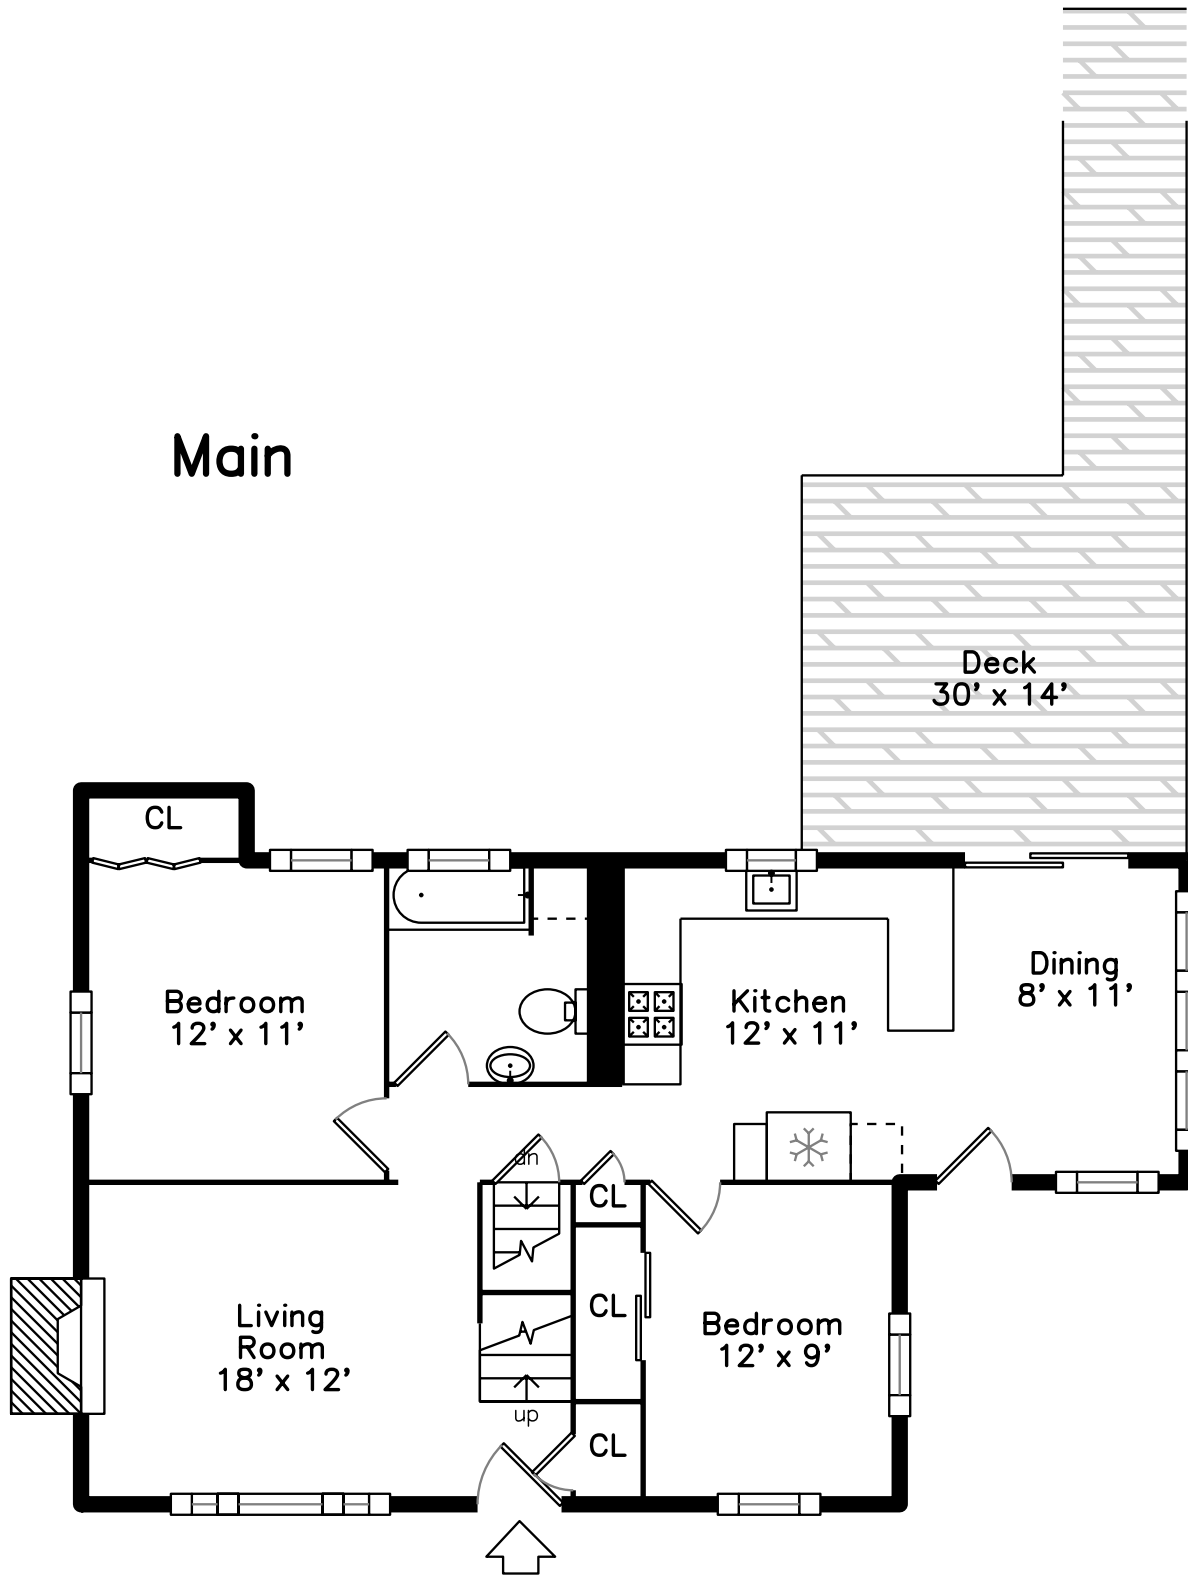

# Basement

31 Manion Road  
Boston, MA 02136

PicturePlan by  vis-home

Measurements may not be 100% accurate.  
Floor plans are provided for convenience only.  
Room sizes are not used to calculate area.

# Upper

# Basement

Outside

Outside

Outside

Outside

Living Room

Living Room

Living Room

Living Room

Kitchen

Kitchen

Kitchen

Kitchen

Kitchen

Kitchen

Kitchen