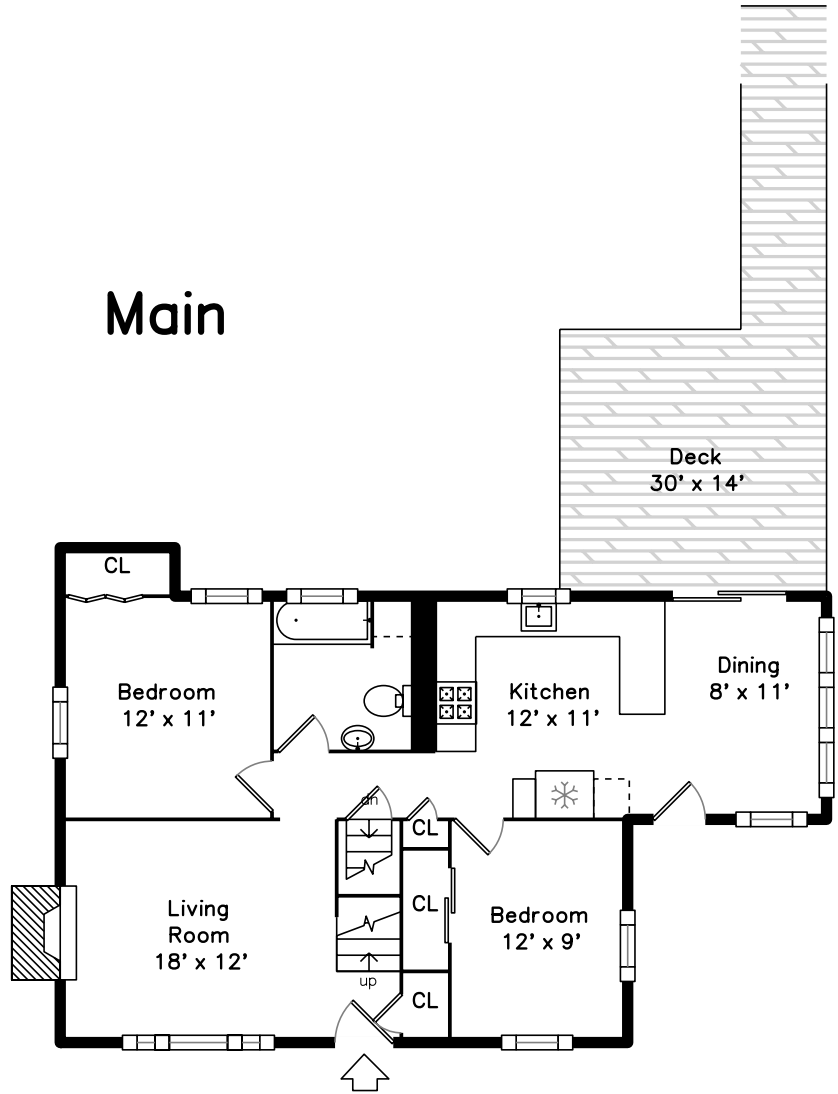

# Upper

# Main

# Basement

31 Manion Road  
Boston, MA 02136

PicturePlan by  vis-home

Measurements may not be 100% accurate.  
Floor plans are provided for convenience only.  
Room sizes are not used to calculate area.

# Basement

Outside

Outside

Outside

Outside

Living Room

Living Room

Living Room