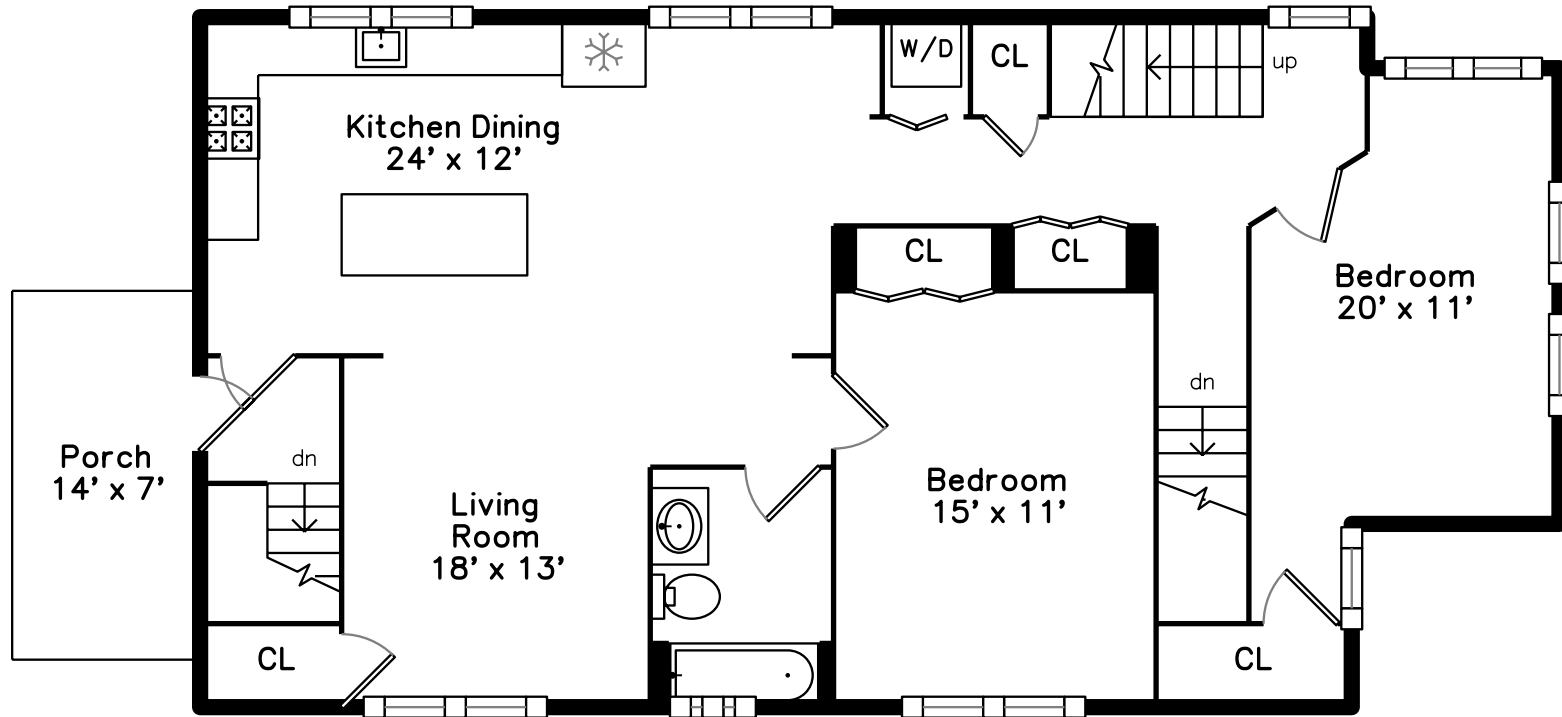

## Main

33 Slade Street 2  
Belmont, MA 02478

PicturePlan by  vis-home  
Measurements may not be 100% accurate.  
Floor plans are provided for convenience only.  
Room sizes are not used to calculate area.

# Upper

# Main

Outside

Outside

Outside

Outside

Outside

Outside

Living Room

Living Room

Living Room

Living Room

Kitchen Dining

Kitchen Dining

Kitchen Dining

Kitchen Dining

Kitchen Dining