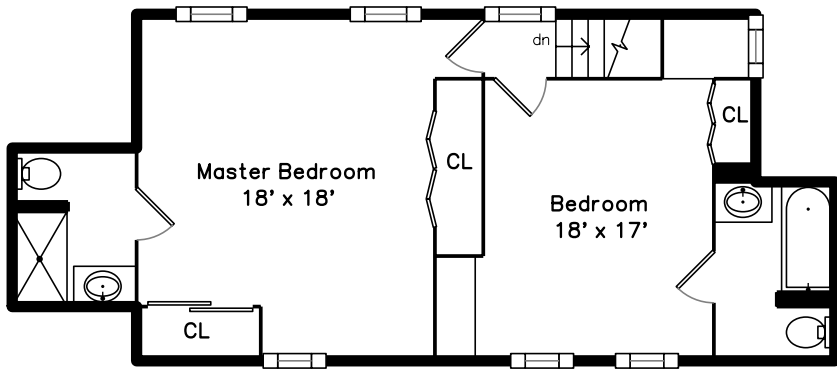

## Upper

## Main

33 Slade Street 2  
Belmont, MA 02478

PicturePlan by  vis-home  
Measurements may not be 100% accurate.  
Floor plans are provided for convenience only.  
Room sizes are not used to calculate area.