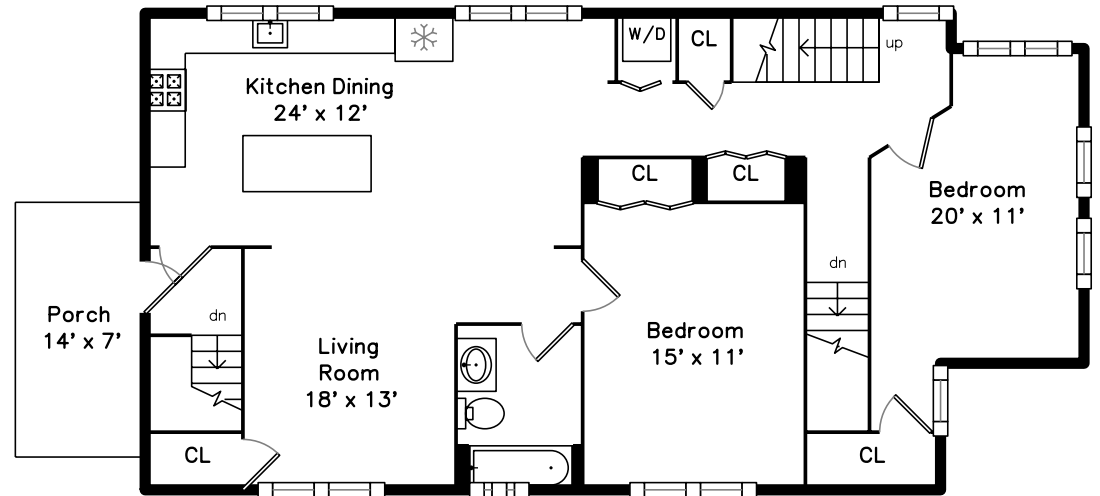

## Upper

## Main

33 Slade Street 2  
Belmont, MA 02478

PicturePlan by  vis-home  
Measurements may not be 100% accurate.  
Floor plans are provided for convenience only.  
Room sizes are not used to calculate area.

# Upper

Living Room

Living Room

Living Room

Kitchen Dining

Kitchen Dining

Kitchen Dining

Kitchen Dining

Kitchen Dining