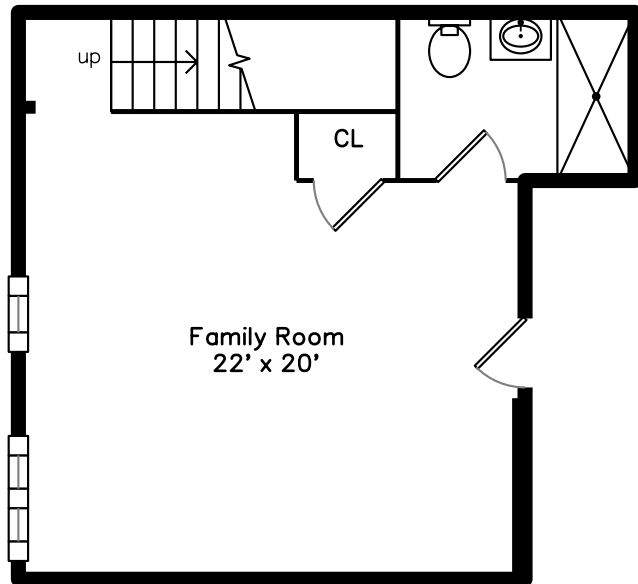

Upper

Lower

Main

**3 Cary Place
Boston, MA 02129**

PicturePlan by  vis-home

Measurements may not be 100% accurate.

Floor plans are provided for convenience only.

Room sizes are not used to calculate area.

Upper

Main

Lower

Outside

Outside

Outside

Back

Back

Living Room

Living Room

Living Room

Kitchen

Kitchen

Kitchen

Kitchen

Master Bedroom

Master Bedroom

Master Bathroom

Master Bathroom

Bedroom

Bedroom

Bathroom

Family Room

Family Room