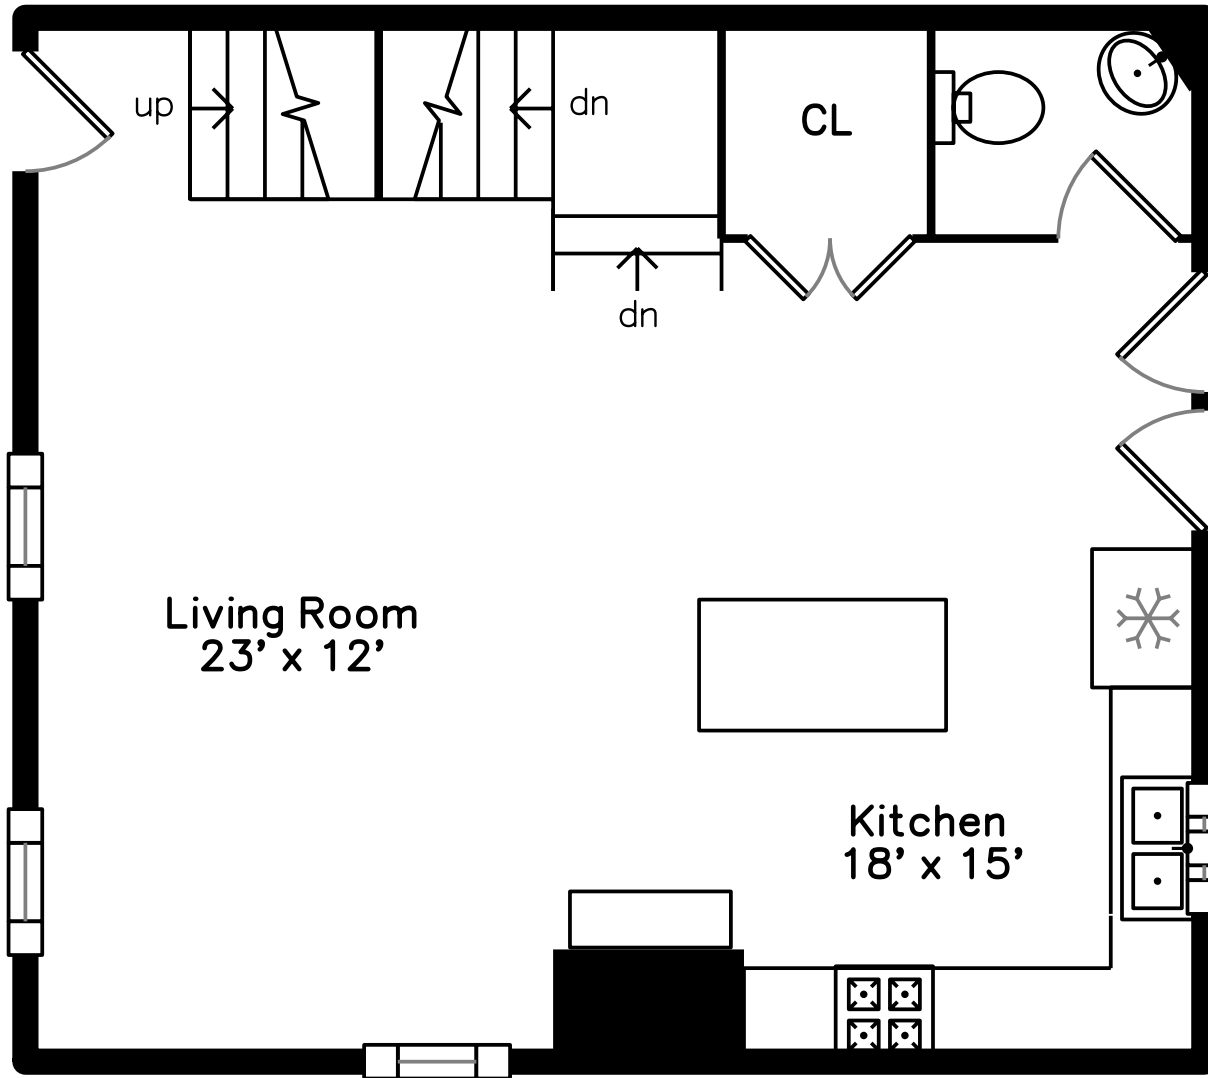

Upper

Lower

Main

**3 Cary Place
Boston, MA 02129**

PicturePlan by  vis-home

Measurements may not be 100% accurate.

Floor plans are provided for convenience only.

Room sizes are not used to calculate area.

Upper

Main

Lower

Outside

Outside

Outside

Back

Back

Living Room

Living Room

Living Room

Kitchen

Kitchen

Kitchen

Kitchen

Master Bedroom

Master Bedroom

Master Bathroom

Master Bathroom

Bedroom

Bedroom

Bathroom

Family Room

Family Room