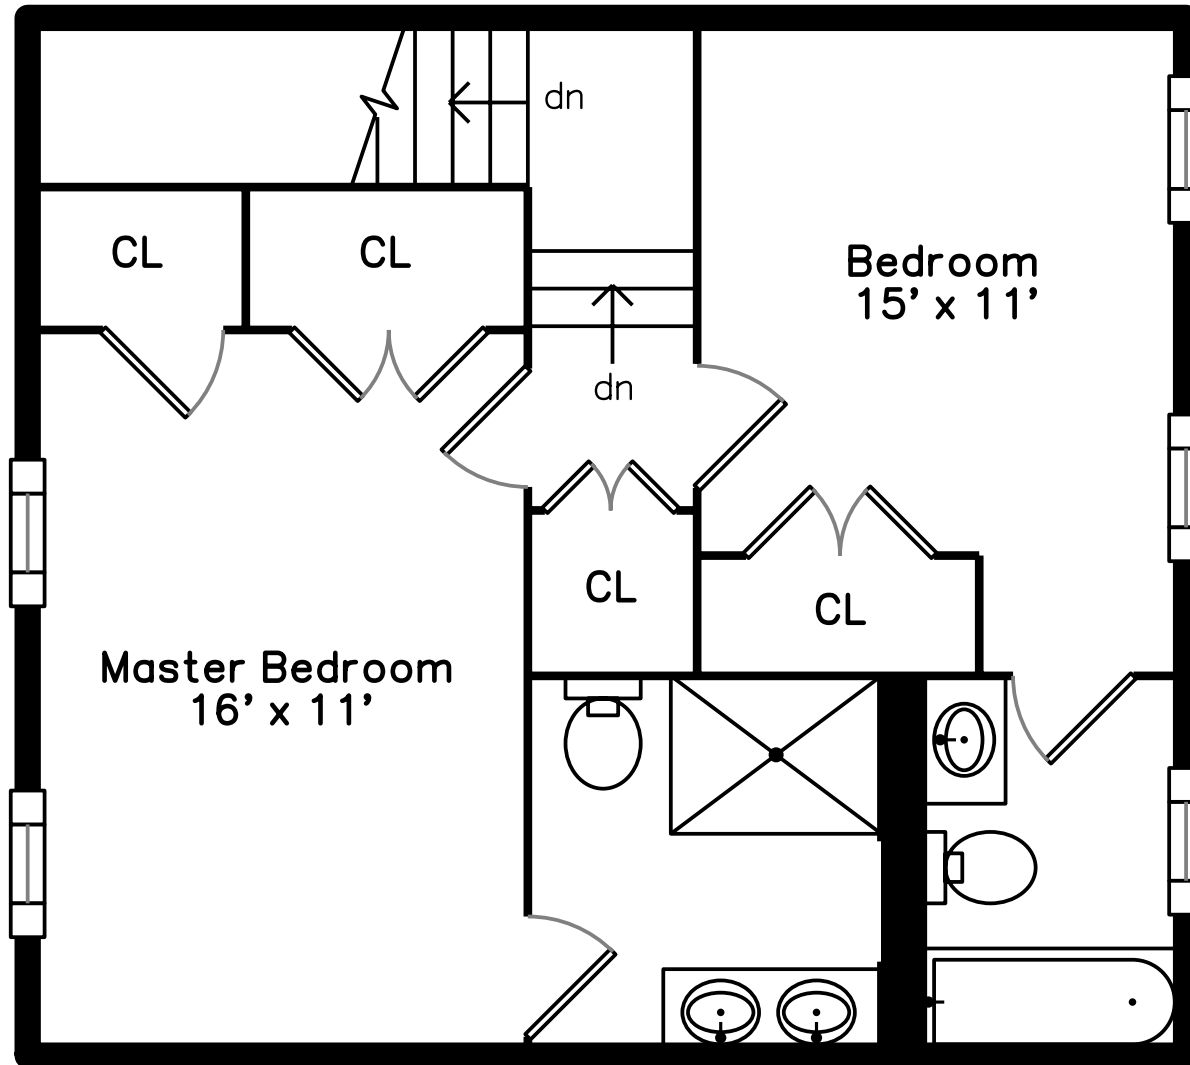

Upper

Lower

Main

**3 Cary Place
Boston, MA 02129**

PicturePlan by  vis-home

Measurements may not be 100% accurate.

Floor plans are provided for convenience only.

Room sizes are not used to calculate area.

Upper

Main

Lower

Outside

Outside

Outside

Back

Back

Living Room

Living Room

Living Room

Kitchen

Kitchen

Kitchen

Kitchen

Master Bedroom

Master Bedroom

Master Bathroom

Master Bathroom

Bedroom

Bedroom

Bathroom

Family Room

Family Room