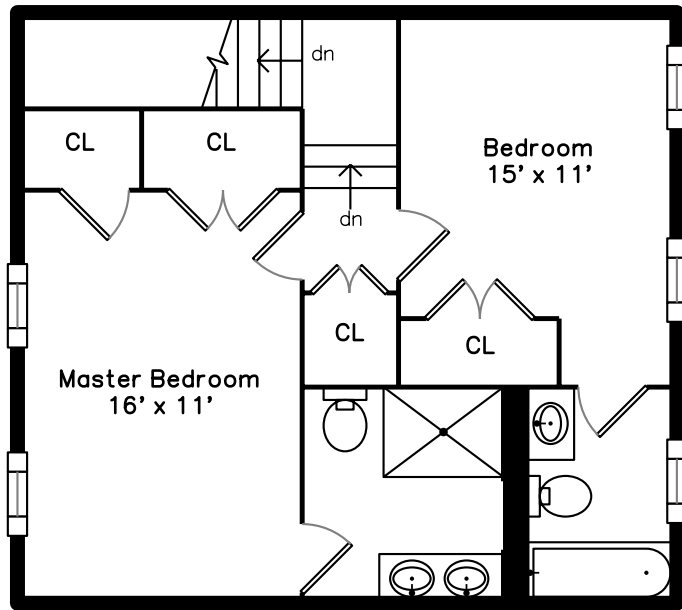

Upper

Lower

Main

**3 Cary Place
Boston, MA 02129**

PicturePlan by  vis-home

Measurements may not be 100% accurate.

Floor plans are provided for convenience only.

Room sizes are not used to calculate area.

Upper

Main

Lower

Outside

Outside

Outside

Back

Back

Living Room

Living Room

Living Room

Kitchen

Kitchen

Kitchen

Kitchen

Master Bedroom

Master Bedroom

Master Bathroom

Master Bathroom

Bedroom

Bedroom

Bathroom

Family Room

Family Room