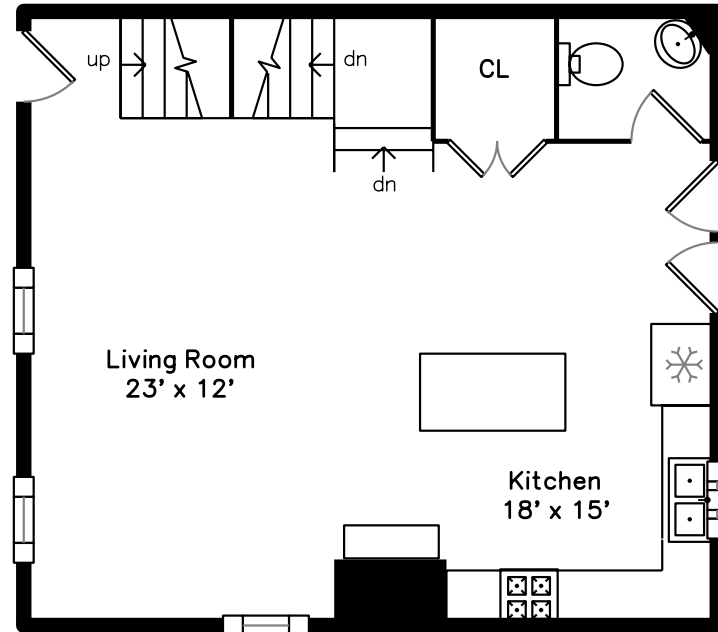

Upper

Lower

Main

**3 Cary Place
Boston, MA 02129**

PicturePlan by  vis-home

Measurements may not be 100% accurate.

Floor plans are provided for convenience only.

Room sizes are not used to calculate area.

Upper

Main

Lower

Outside

Outside

Outside

Back

Back

Living Room

Living Room

Living Room

Kitchen

Kitchen

Kitchen

Kitchen

Master Bedroom

Master Bedroom

Master Bathroom

Master Bathroom

Bedroom

Bedroom

Bathroom

Family Room

Family Room