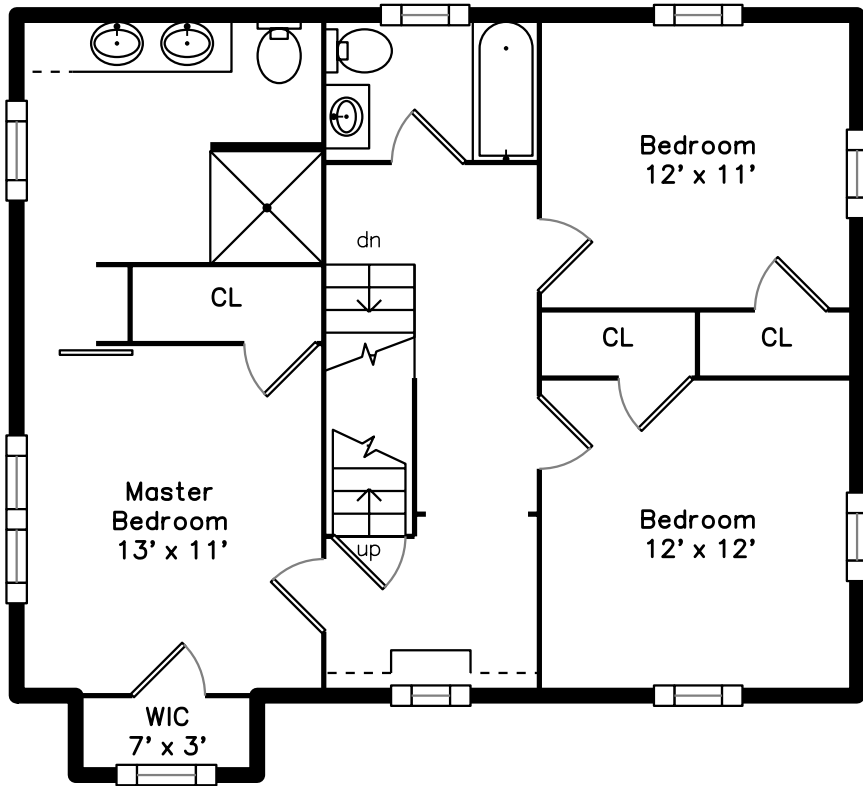

Upper

Main

15 Marshfield Road
Newton, MA 02459

PicturePlan by  vis-home
Measurements may not be 100% accurate.
Floor plans are provided for convenience only.
Room sizes are not used to calculate area.

Upper

Main

Outside

Outside

Outside

Outside

Outside

Outside

Living Room

Living Room

Living Room

Dining Room

Dining Room

Dining Room

Kitchen

Kitchen

Kitchen

Bedroom

Bedroom

Bedroom

Bedroom

Master Bedroom

Master Bedroom

Master Bedroom

Master Bedroom