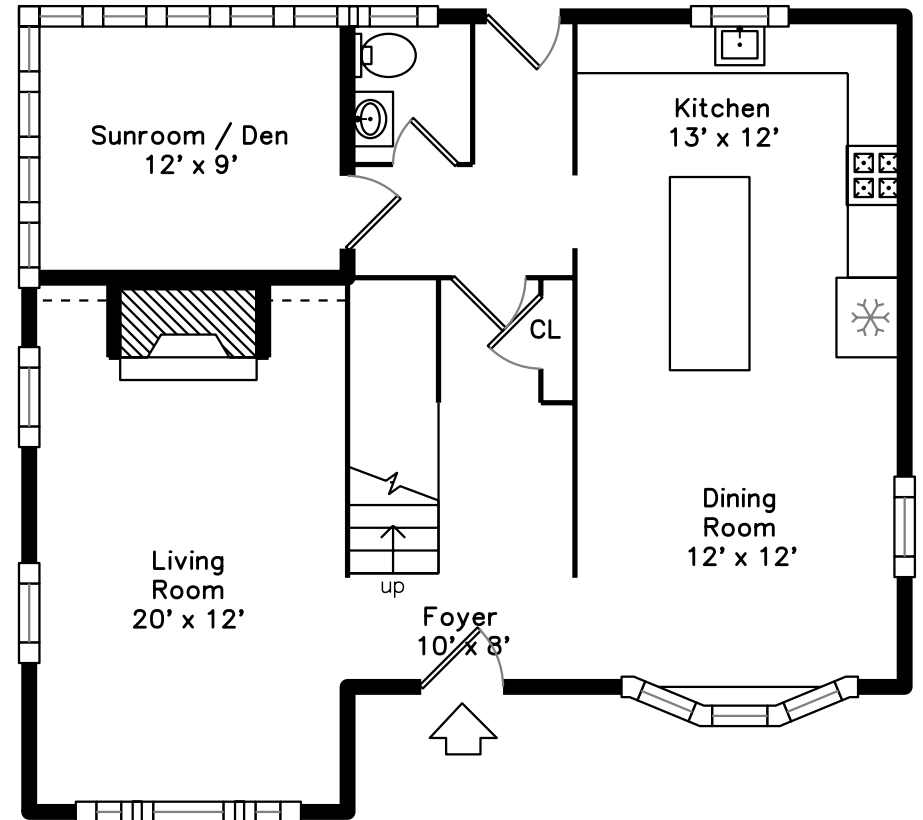

Upper

Main

15 Marshfield Road
Newton, MA 02459

PicturePlan by  vis-home
Measurements may not be 100% accurate.
Floor plans are provided for convenience only.
Room sizes are not used to calculate area.

Upper

Main

Outside

Outside

Outside

Outside

Outside

Outside

Living Room

Living Room

Living Room

Dining Room

Dining Room

Dining Room

Kitchen

Kitchen

Kitchen

Bedroom

Bedroom

Bedroom

Bedroom

Master Bedroom

Master Bedroom

Master Bedroom

Master Bedroom