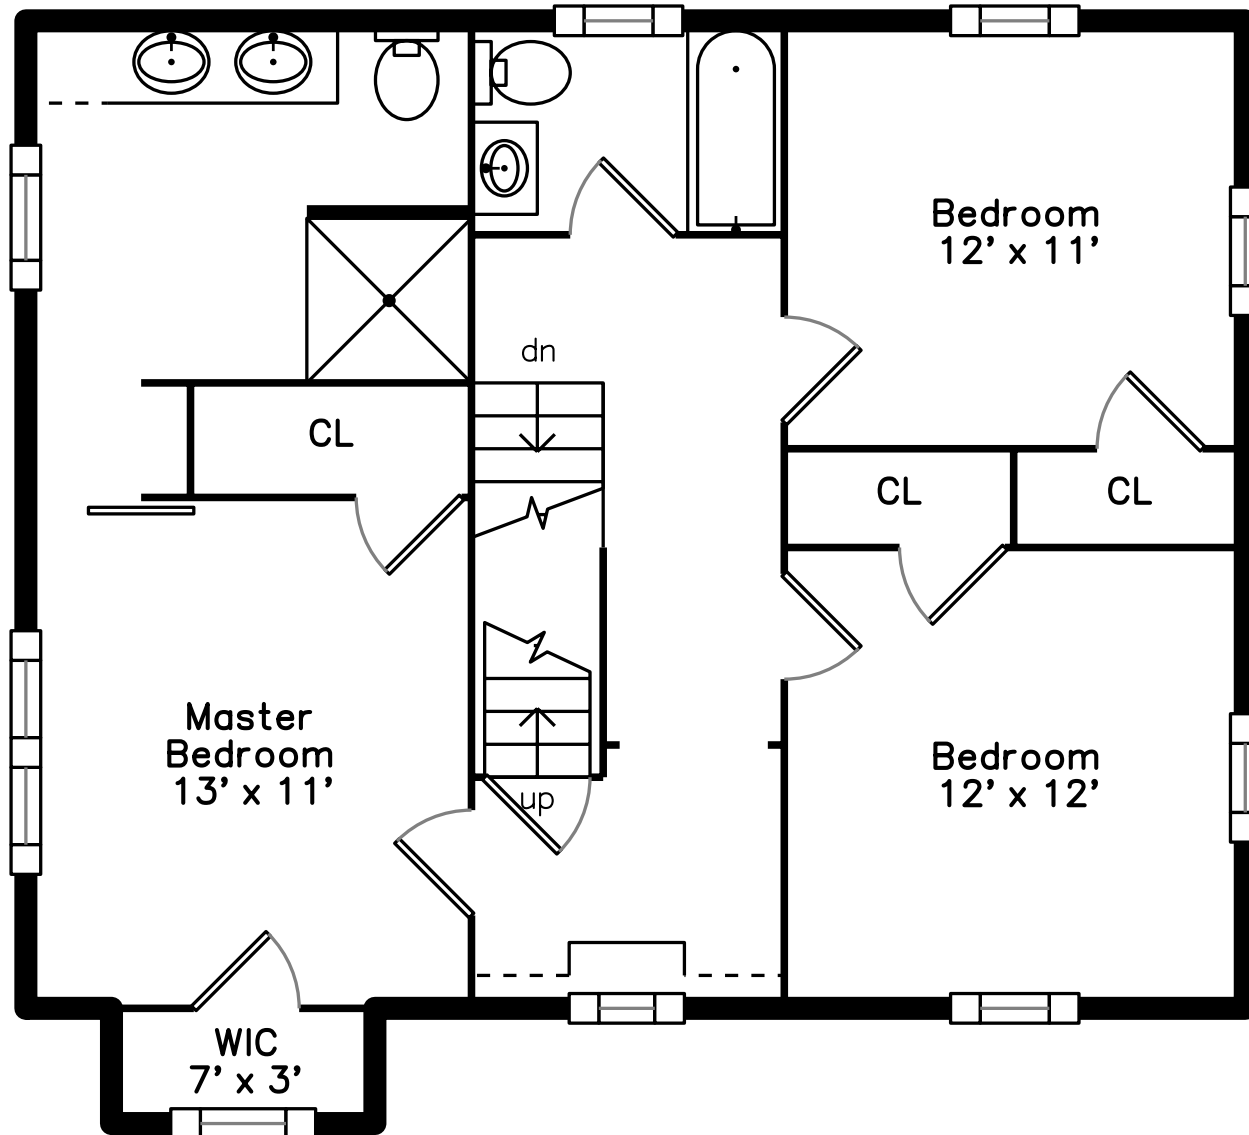

Upper

Main

15 Marshfield Road
Newton, MA 02459

PicturePlan by  vis-home
Measurements may not be 100% accurate.
Floor plans are provided for convenience only.
Room sizes are not used to calculate area.

Upper

Main

Outside

Outside

Outside

Outside

Outside

Outside

Living Room

Living Room

Living Room

Dining Room

Dining Room

Dining Room

Kitchen

Kitchen

Kitchen

Bedroom

Bedroom

Bedroom

Bedroom

Master Bedroom

Master Bedroom

Master Bedroom

Master Bedroom