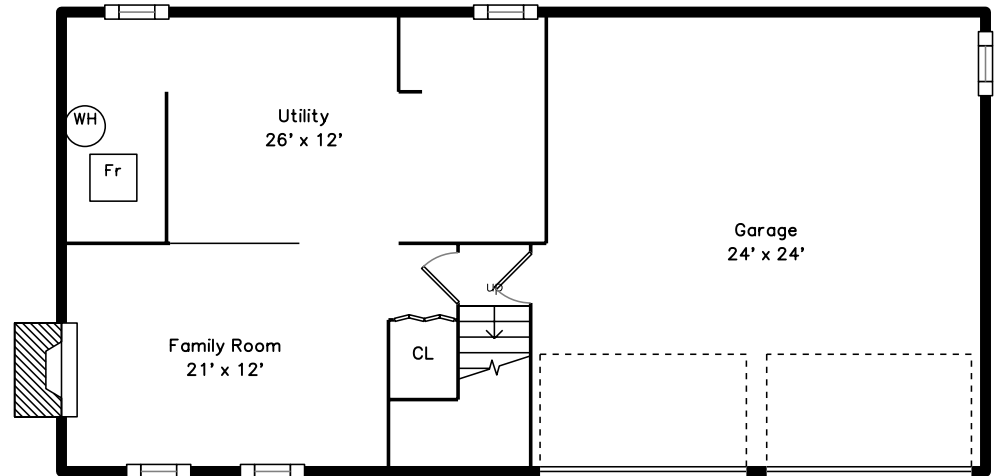

Main

Lower

15 Pumpkin Pine Road
Natick, MA 01760

PicturePlan by  vis-home

Measurements may not be 100% accurate.

Floor plans are provided for convenience only.

Room sizes are not used to calculate area.

Main

Foyer

Foyer

Living Room

Living Room

Living Room

Dining Room

Dining Room

Dining Room

Kitchen

Kitchen

Kitchen

Master Bedroom

Master Bedroom

Master Bedroom

Master Bathroom

Master Bathroom

Bathroom

Bathroom

Deck

Deck

Family Room

Family Room

Family Room

Utility