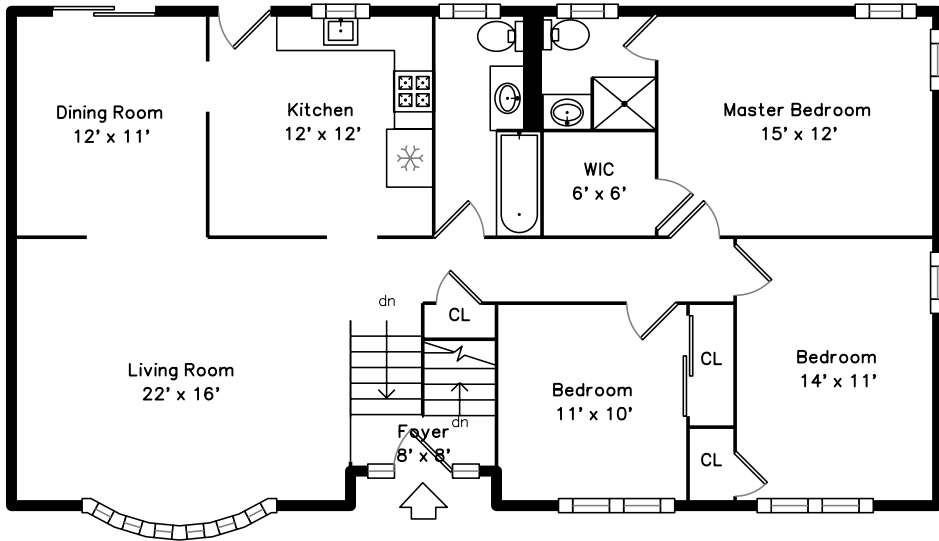

Main

Lower

15 Pumpkin Pine Road
Natick, MA 01760

PicturePlan by  vis-home

Measurements may not be 100% accurate.

Floor plans are provided for convenience only.

Room sizes are not used to calculate area.

Main

Foyer

Foyer

Living Room

Living Room

Living Room

Dining Room

Dining Room

Dining Room

Kitchen

Kitchen

Kitchen

Master Bedroom

Master Bedroom

Master Bedroom

Master Bathroom

Master Bathroom

Bathroom

Bathroom

Deck

Deck

Family Room

Family Room

Family Room

Utility