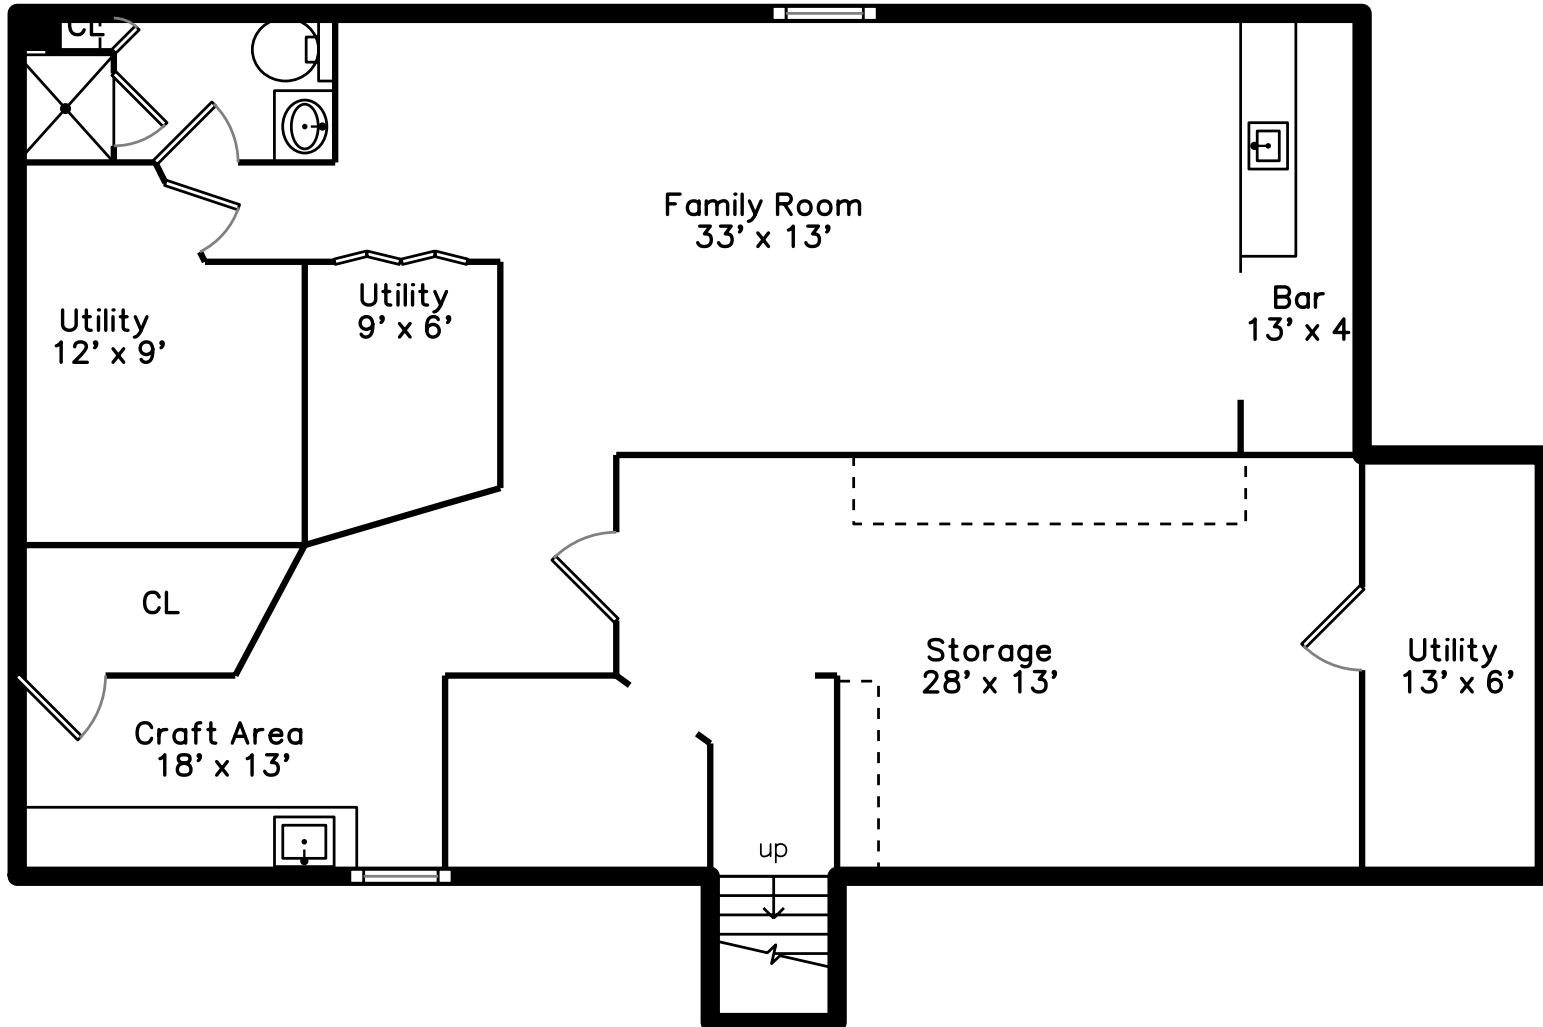

Main

Lower

32 Lewis Road
Belmont, MA 02478

PicturePlan by  vis-home

Measurements may not be 100% accurate.
Floor plans are provided for convenience only.
Room sizes are not used to calculate area.

Main

Lower

Outside

Outside

Outside

Outside

Living Room

Living Room

Living Room

Living Room

Dining Room

Dining Room

Dining Room

Kitchen

Kitchen

Kitchen

Kitchen

Master Bedroom

Bathroom

Bathroom

Living Room

Living Room

Living Room

Bonus Room

Bar

Bathroom