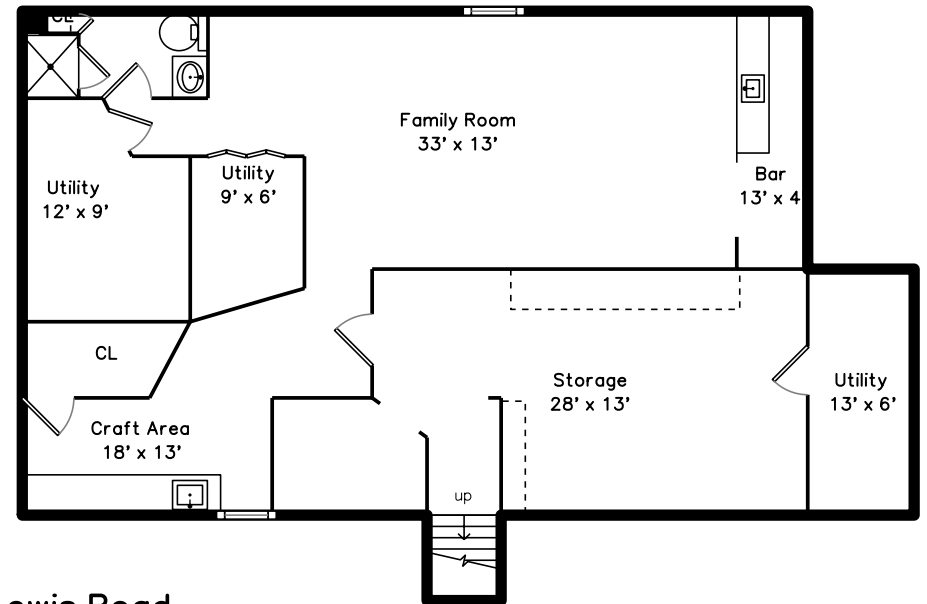

Main

Lower

32 Lewis Road
Belmont, MA 02478

PicturePlan by  vis-home

Measurements may not be 100% accurate.
Floor plans are provided for convenience only.
Room sizes are not used to calculate area.

Main

Lower

Outside

Outside

Outside

Outside

Living Room

Living Room

Living Room

Living Room

Dining Room

Dining Room

Dining Room

Kitchen

Kitchen

Kitchen

Kitchen

Master Bedroom

Bathroom

Bathroom

Living Room

Living Room

Living Room

Bonus Room

Bar

Bathroom