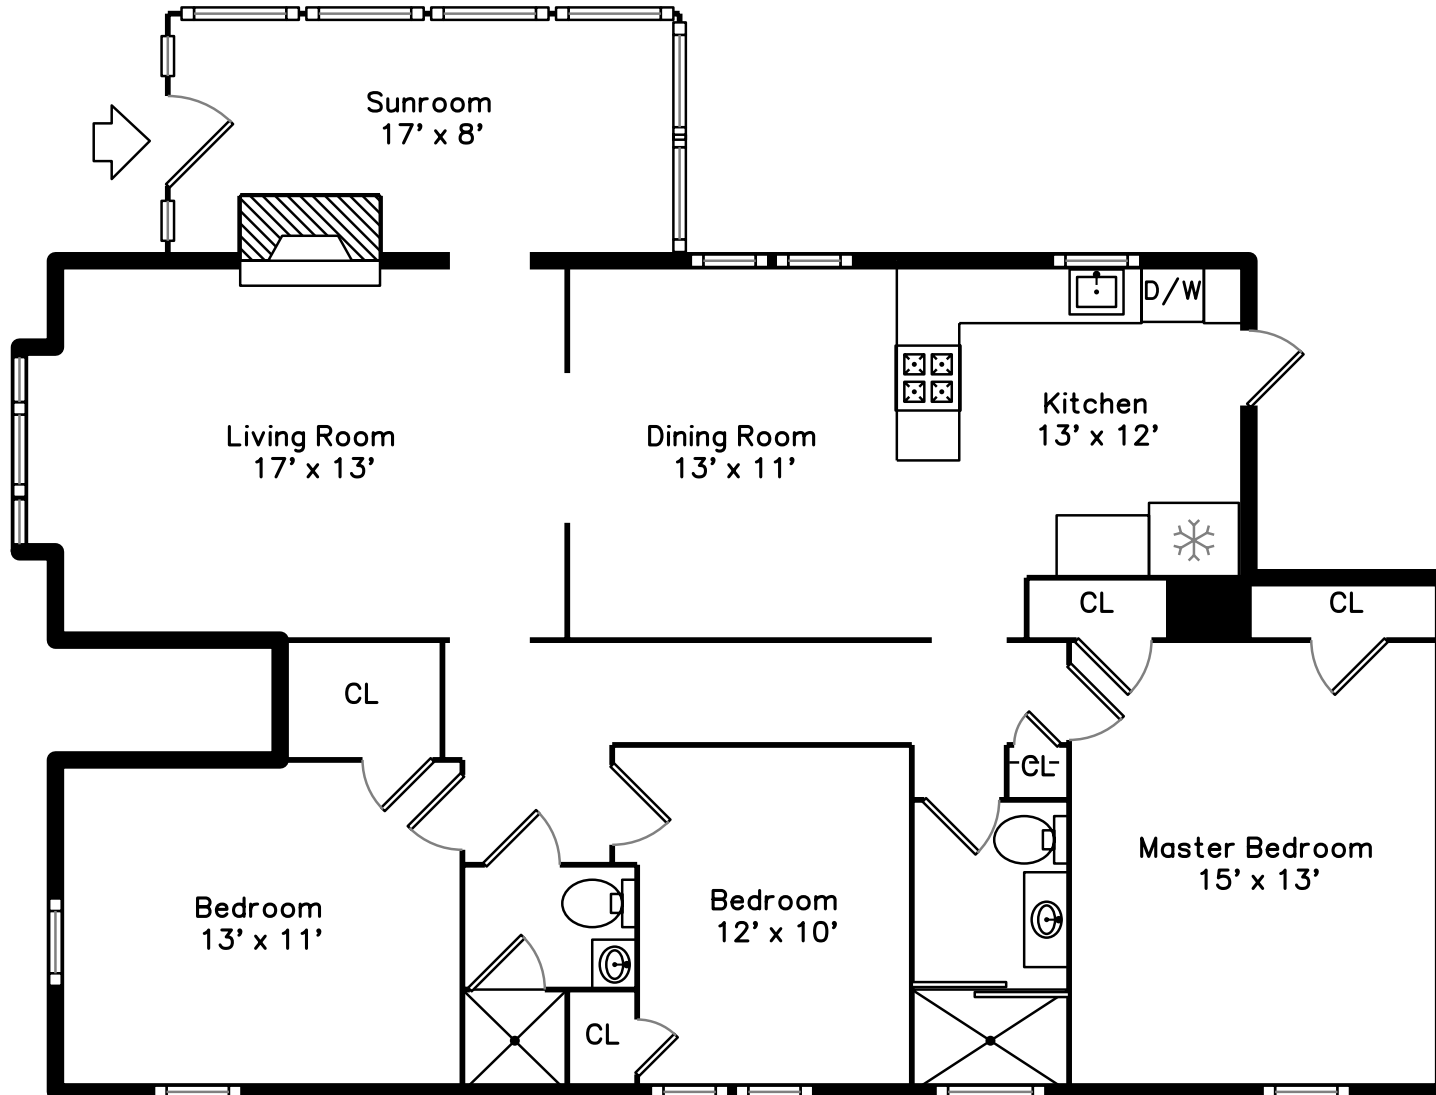

Main

Lower

32 Lewis Road
Belmont, MA 02478

PicturePlan by  vis-home

Measurements may not be 100% accurate.
Floor plans are provided for convenience only.
Room sizes are not used to calculate area.

Main

Lower

Outside

Outside

Outside

Outside

Living Room

Living Room

Living Room

Living Room

Dining Room

Dining Room

Dining Room

Kitchen

Kitchen

Kitchen

Kitchen

Master Bedroom

Bathroom

Bathroom

Living Room

Living Room

Living Room

Bonus Room

Bar

Bathroom