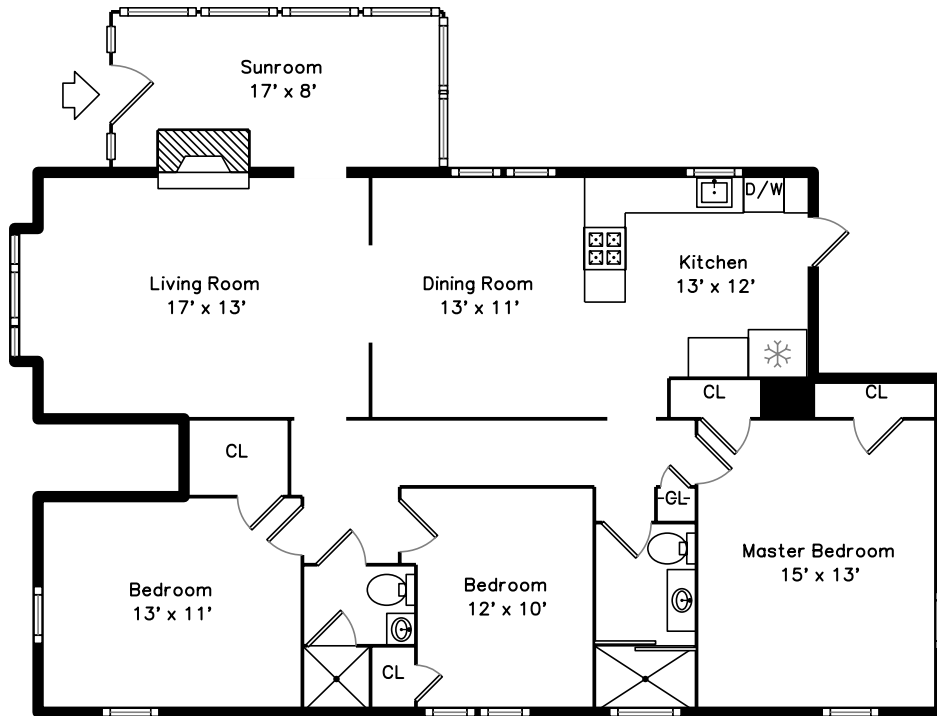

Main

Lower

32 Lewis Road
Belmont, MA 02478

PicturePlan by  vis-home

Measurements may not be 100% accurate.
Floor plans are provided for convenience only.
Room sizes are not used to calculate area.

Main

Lower

Outside

Outside

Outside

Outside

Living Room

Living Room

Living Room

Living Room

Dining Room

Dining Room

Dining Room

Kitchen

Kitchen

Kitchen

Kitchen

Master Bedroom

Bathroom

Bathroom

Living Room

Living Room

Living Room

Bonus Room

Bar

Bathroom