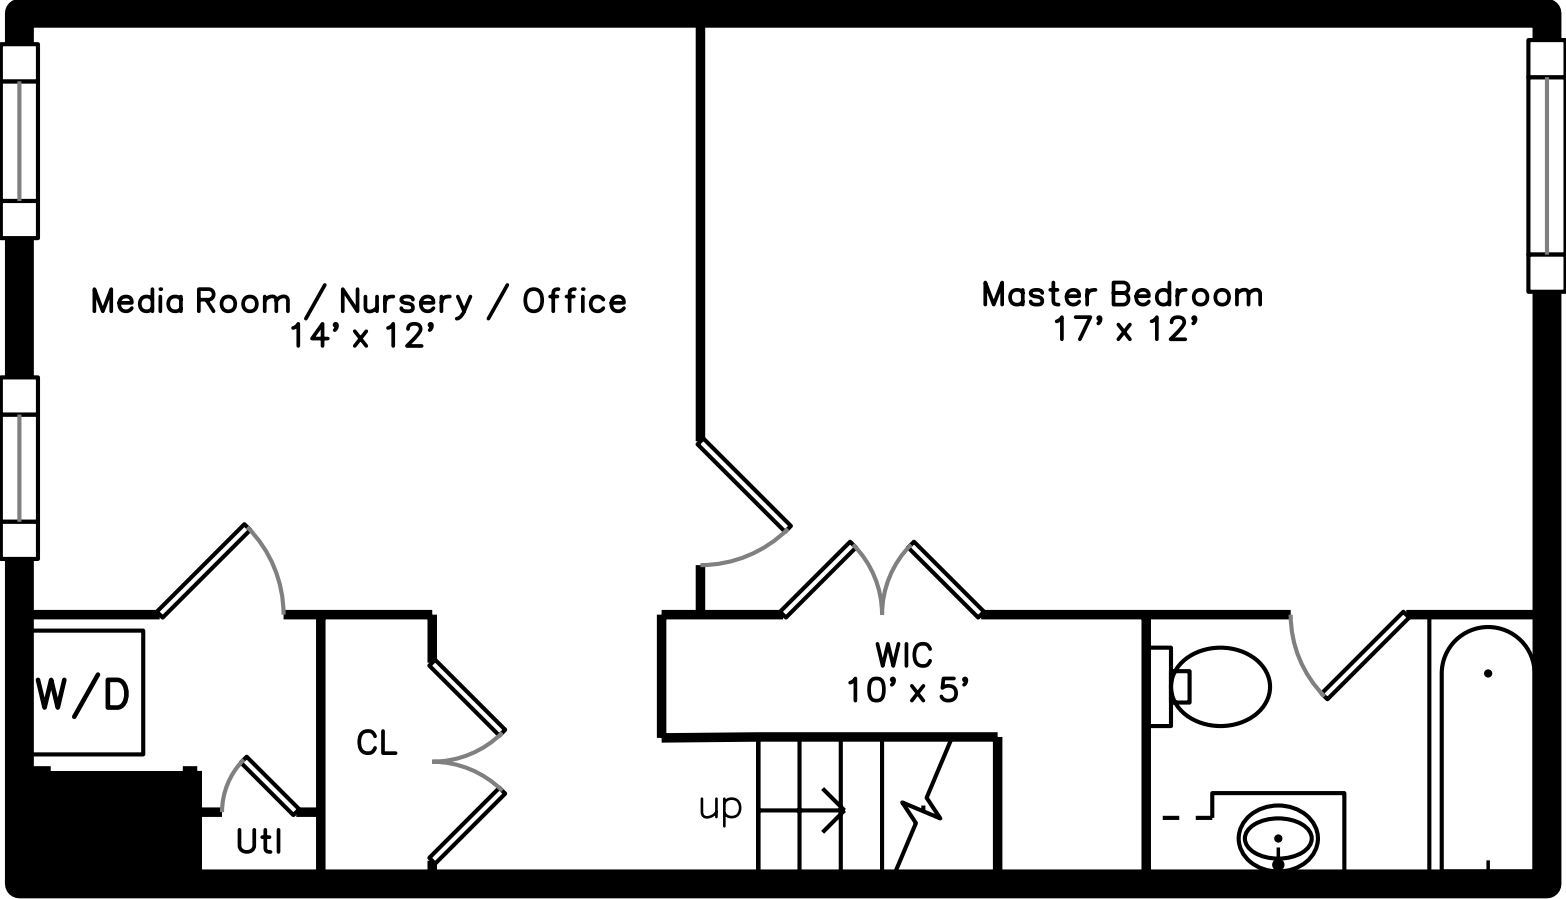

Main

Lower

12 School Street 1
Boston, MA 02129

PicturePlan by  vis-home
Measurements may not be 100% accurate.
Floor plans are provided for convenience only.
Room sizes are not used to calculate area.

Main

Lower

3D View – TopDown

3D View – TopDown