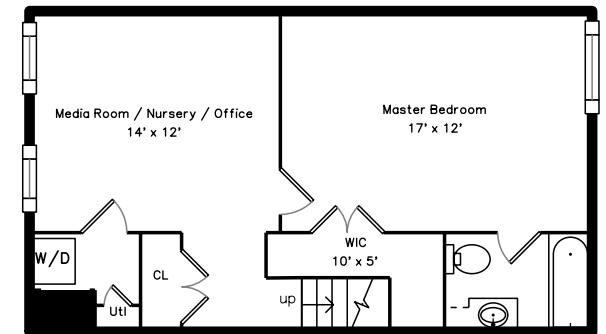

Main

Lower

12 School Street 1
Boston, MA 02129

PicturePlan by  vis-home
Measurements may not be 100% accurate.
Floor plans are provided for convenience only.
Room sizes are not used to calculate area.

Main

Lower

3D View – TopDown

3D View – TopDown