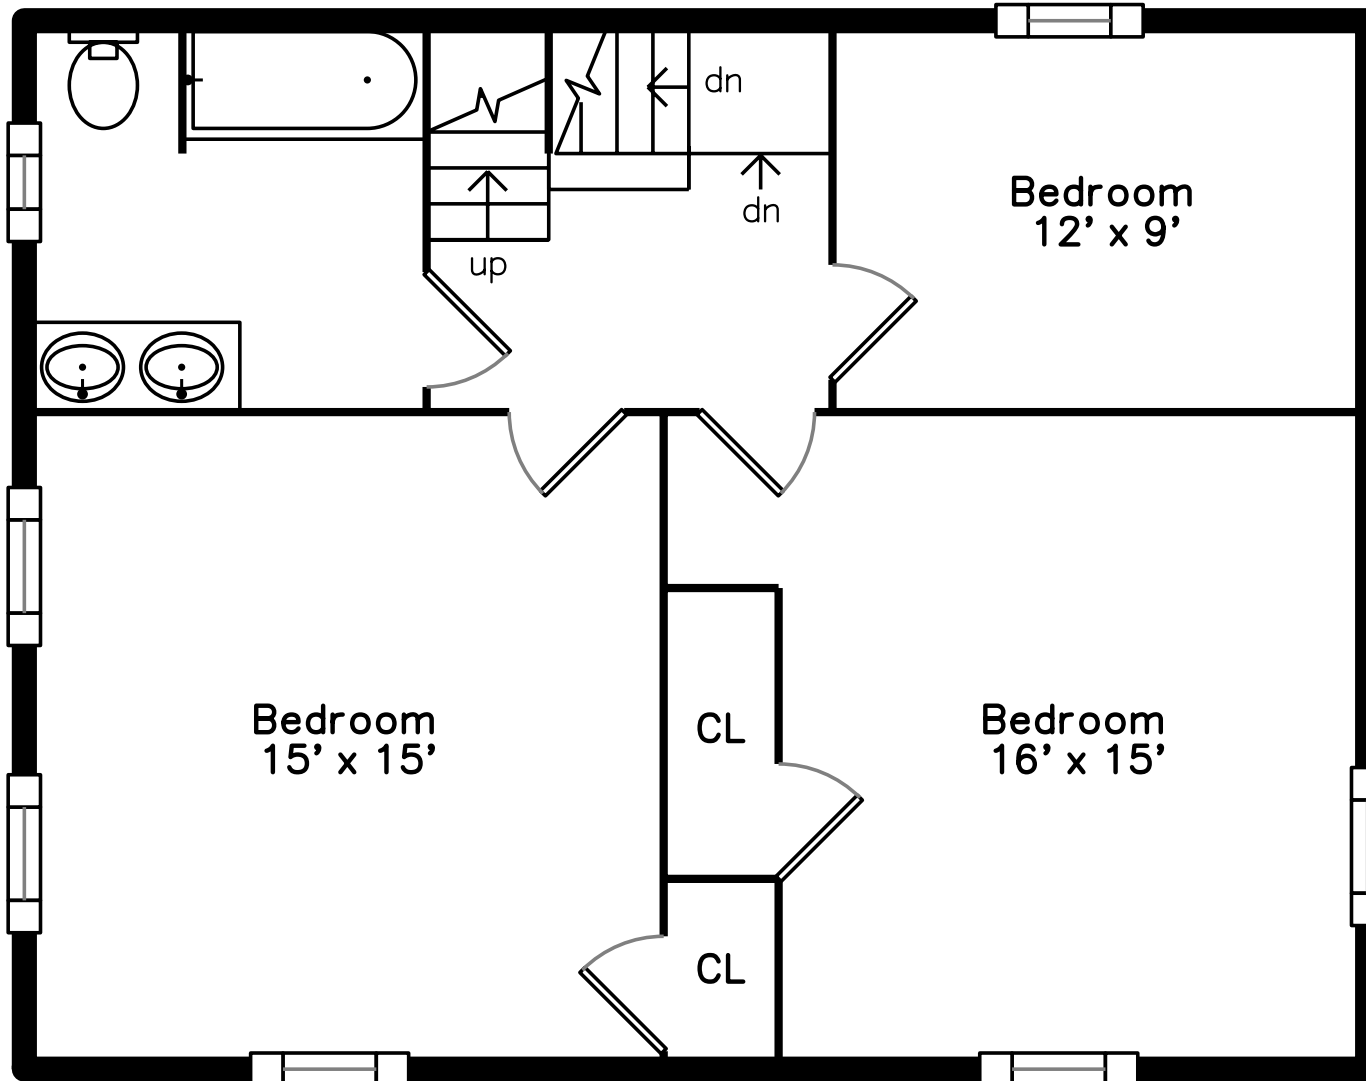

Top

Upper

Main

302 Beech Street
Boston, MA 02131

PicturePlan by  vis-home

Measurements may not be 100% accurate.

Floor plans are provided for convenience only.

Room sizes are not used to calculate area.

Top

Upper

Main

Outside

Outside

Outside

Back

Back

Back

Back

Living Room

Living Room

Living Room

Dining Room

Kitchen

Kitchen

Bedroom

Bathroom

Bathroom

Bathroom

Bonus Room

Family Room

Family Room