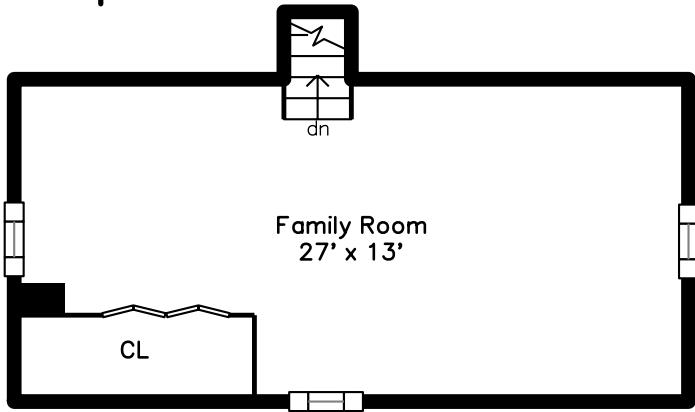

Top

Upper

Main

302 Beech Street
Boston, MA 02131

PicturePlan by  vis-home

Measurements may not be 100% accurate.

Floor plans are provided for convenience only.

Room sizes are not used to calculate area.

Top

Upper

Main

Outside

Outside

Outside

Back

Back

Back

Back

Living Room

Living Room

Living Room

Dining Room

Kitchen

Kitchen

Bedroom

Bathroom

Bathroom

Bathroom

Bonus Room

Family Room

Family Room