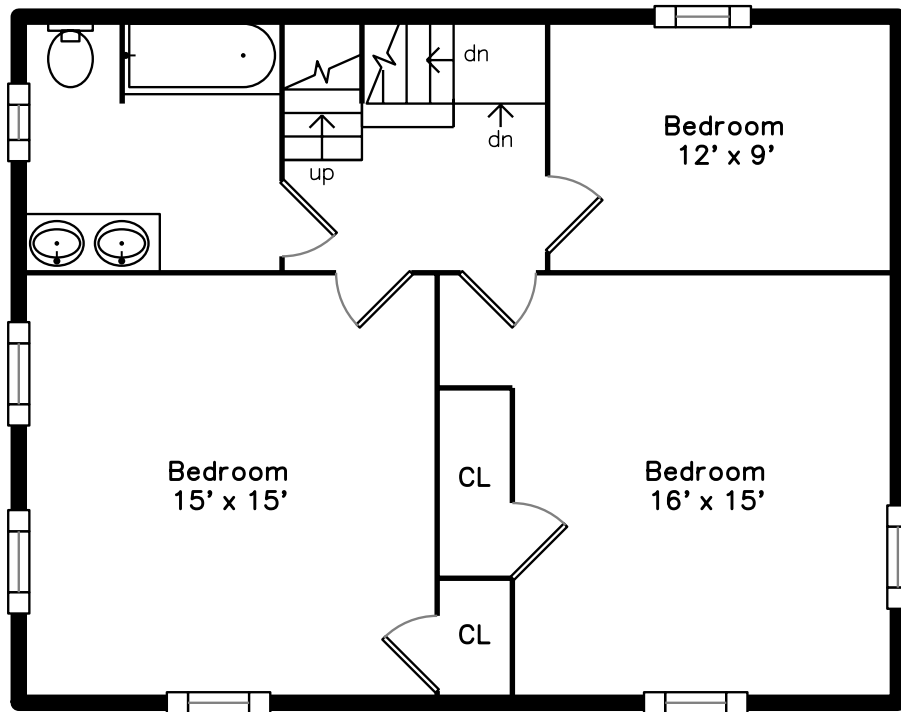

Top

Upper

Main

302 Beech Street
Boston, MA 02131

PicturePlan by  vis-home

Measurements may not be 100% accurate.

Floor plans are provided for convenience only.

Room sizes are not used to calculate area.

Top

Upper

Main

Outside

Outside

Outside

Back

Back

Back

Back

Living Room

Living Room

Living Room

Dining Room

Kitchen

Kitchen

Bedroom

Bathroom

Bathroom

Bathroom

Bonus Room

Family Room

Family Room