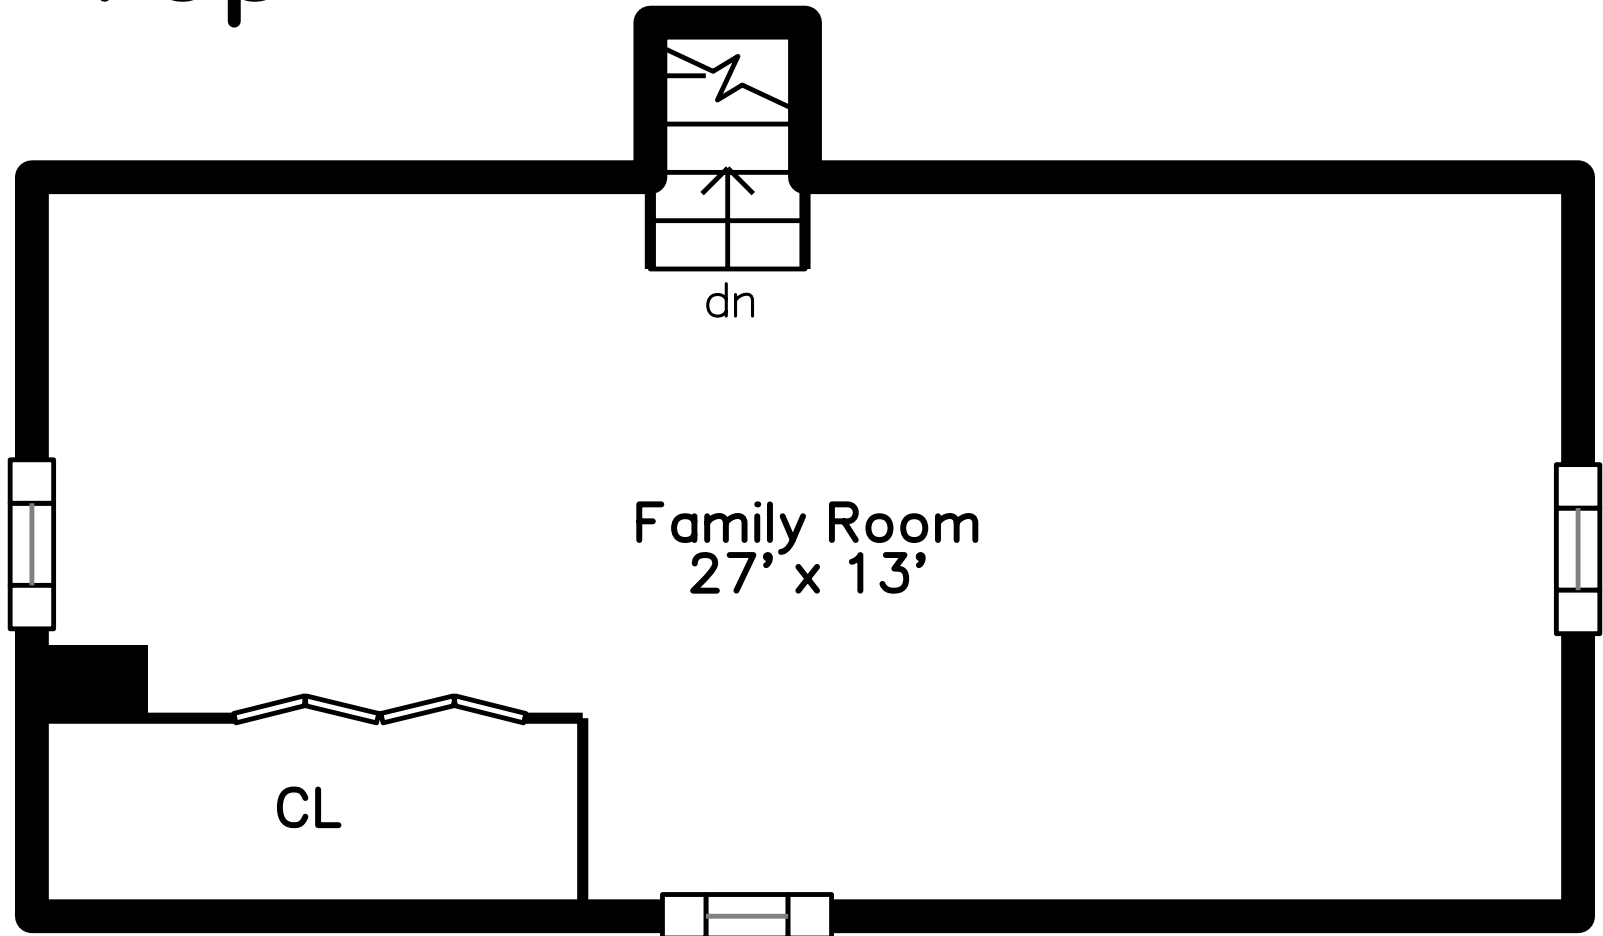

Top

Upper

Main

302 Beech Street
Boston, MA 02131

PicturePlan by  vis-home

Measurements may not be 100% accurate.

Floor plans are provided for convenience only.

Room sizes are not used to calculate area.

Top

Upper

Main

Outside

Outside

Outside

Back

Back

Back

Back

Living Room

Living Room

Living Room

Dining Room

Kitchen

Kitchen

Bedroom

Bathroom

Bathroom

Bathroom

Bonus Room

Family Room

Family Room