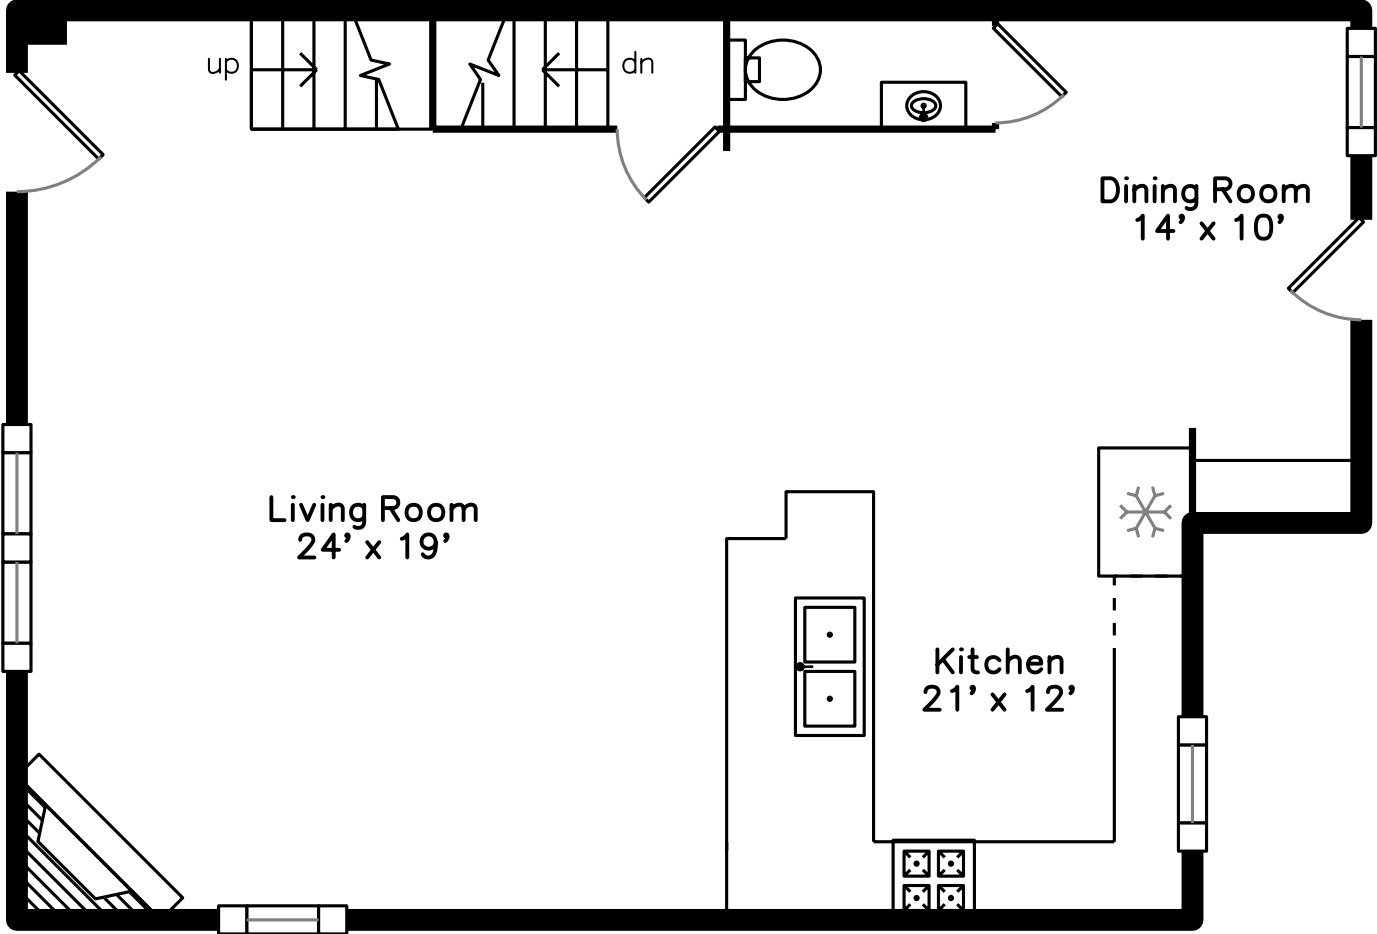

Top

Upper

Main

302 Beech Street
Boston, MA 02131

PicturePlan by  vis-home

Measurements may not be 100% accurate.

Floor plans are provided for convenience only.

Room sizes are not used to calculate area.

Top

Upper

Main

Outside

Outside

Outside

Back

Back

Back

Back

Living Room

Living Room

Living Room

Dining Room

Kitchen

Kitchen

Bedroom

Bathroom

Bathroom

Bathroom

Bonus Room

Family Room

Family Room