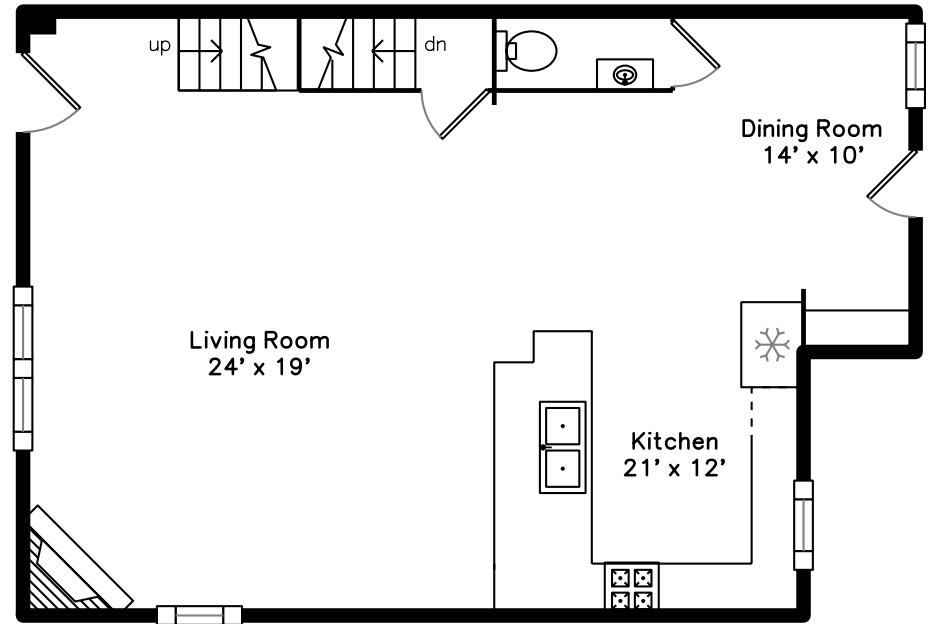

Top

Upper

Main

302 Beech Street
Boston, MA 02131

PicturePlan by  vis-home

Measurements may not be 100% accurate.

Floor plans are provided for convenience only.

Room sizes are not used to calculate area.

Top

Upper

Main

Outside

Outside

Outside

Back

Back

Back

Back

Living Room

Living Room

Living Room

Dining Room

Kitchen

Kitchen

Bedroom

Bathroom

Bathroom

Bathroom

Bonus Room

Family Room

Family Room