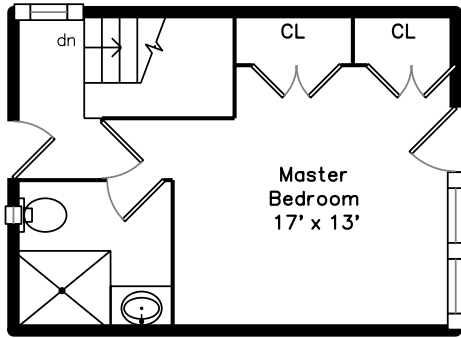

Top

Upper

27 Rogers Park Avenue
Boston, MA 02135

PicturePlan by vis-home
Measurements may not be 100% accurate.
Floor plans are provided for convenience only.
Room sizes are not used to calculate area.

Main

Lower

Top

Upper

Building

Building

Building

Building

Building

Building

Park

Living Room

Living Room

Living Room

Dining Room

Dining Room

Dining Room

Bedroom

Bedroom

Bathroom

Master Bedroom

Master Bedroom

Master Bedroom

Master Bathroom

Master Bathroom