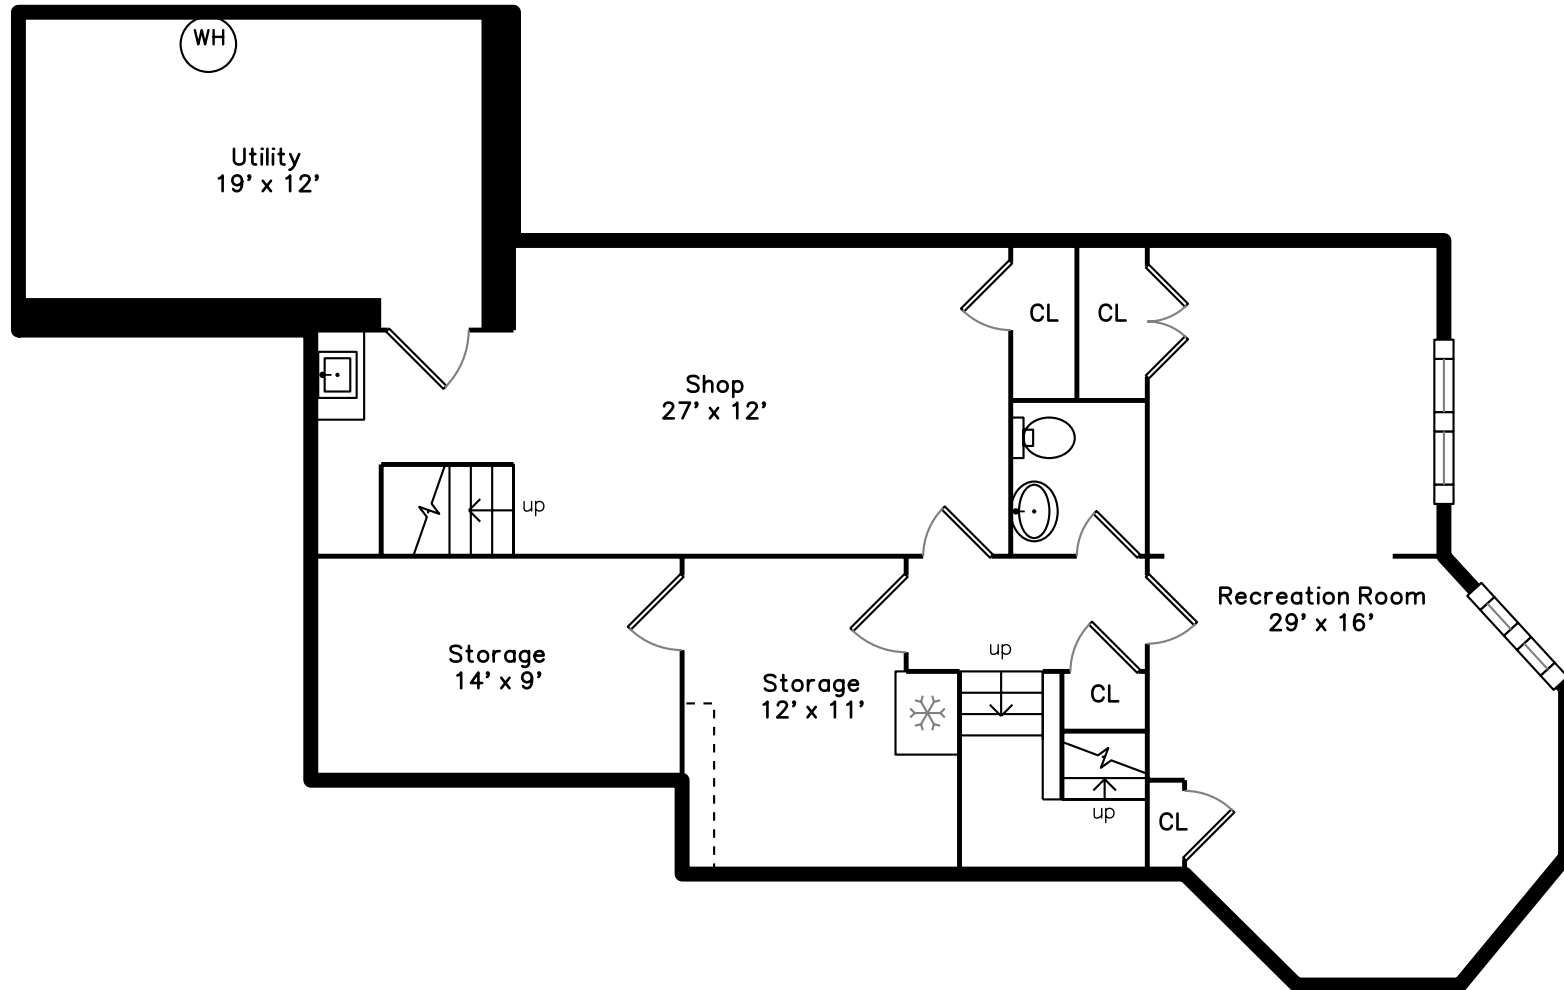

Upper

Lower

Main

9 Sunny Knoll Terrace Lexington, MA 02421

PicturePlan by  vis-home
Measurements may not be 100% accurate.
Floor plans are provided for convenience only.
Room sizes are not used to calculate area.

Upper

Main

Lower

Outside

Outside

Back

Back

Back

Living Room

Living Room

Living Room

Dining Room

Dining Room

Dining Room

Kitchen

Kitchen

Kitchen

Kitchen

Breakfast

Office

Office

Mud Room

Bathroom

Playroom