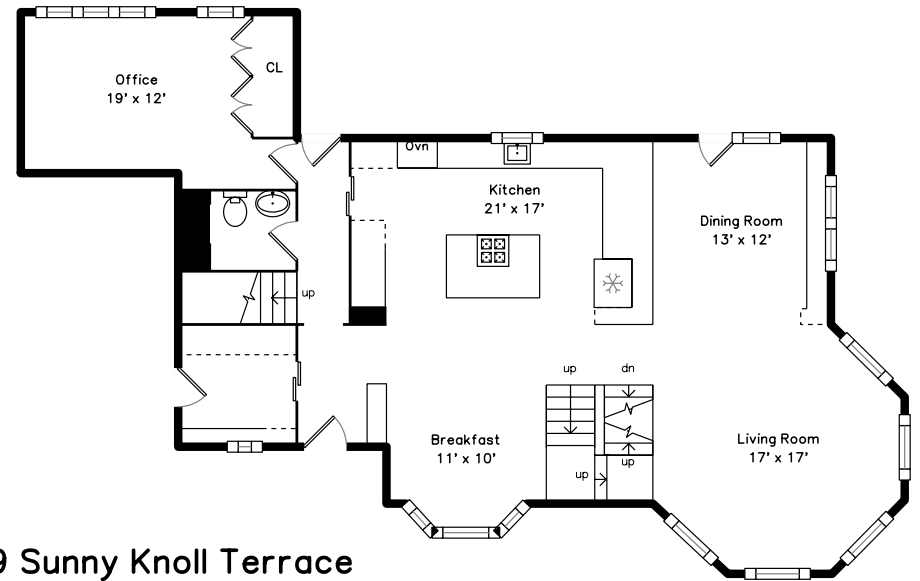

Upper

Lower

Main

9 Sunny Knoll Terrace Lexington, MA 02421

PicturePlan by  vis-home
Measurements may not be 100% accurate.
Floor plans are provided for convenience only.
Room sizes are not used to calculate area.

Upper

Main

Lower

Outside

Outside

Back

Back

Back

Living Room

Living Room

Living Room

Dining Room

Dining Room

Dining Room

Kitchen

Kitchen

Kitchen

Kitchen

Breakfast

Office

Office

Mud Room

Bathroom

Playroom