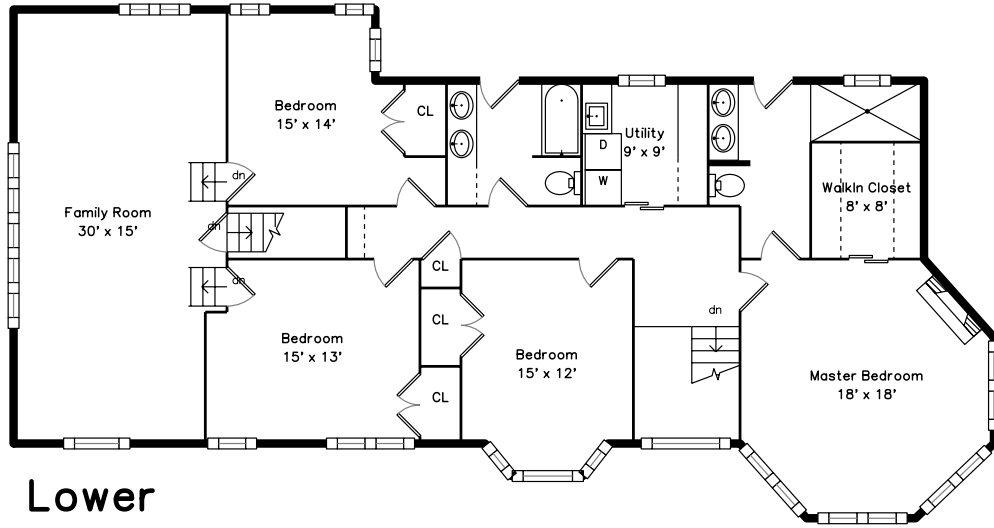

Upper

Lower

Main

9 Sunny Knoll Terrace Lexington, MA 02421

PicturePlan by  vis-home
Measurements may not be 100% accurate.
Floor plans are provided for convenience only.
Room sizes are not used to calculate area.

Upper

Main

Lower

Outside

Outside

Back

Back

Back

Living Room

Living Room

Living Room

Dining Room

Dining Room

Dining Room

Kitchen

Kitchen

Master Bedroom

Master Bedroom

Master Bedroom

Master Bathroom

Master Bathroom

Bedroom

Bedroom

Bedroom