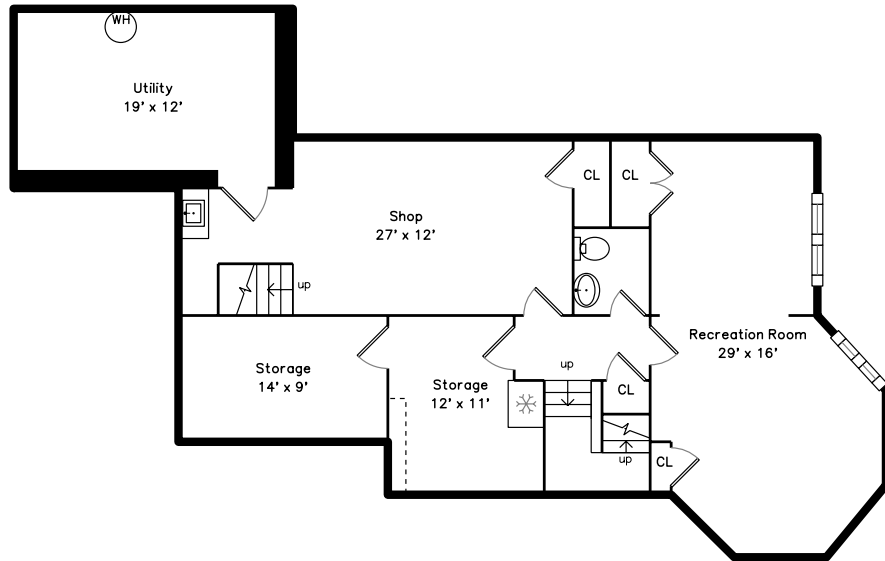

Upper

Lower

Main

9 Sunny Knoll Terrace Lexington, MA 02421

PicturePlan by  vis-home
Measurements may not be 100% accurate.
Floor plans are provided for convenience only.
Room sizes are not used to calculate area.

Upper

Main

Lower

Outside

Outside

Back

Back

Back

Living Room

Living Room

Living Room

Dining Room

Dining Room

Dining Room

Kitchen

Kitchen

Bedroom

Bathroom

Deck

Utility

Recreation Room

Recreation Room

Shop