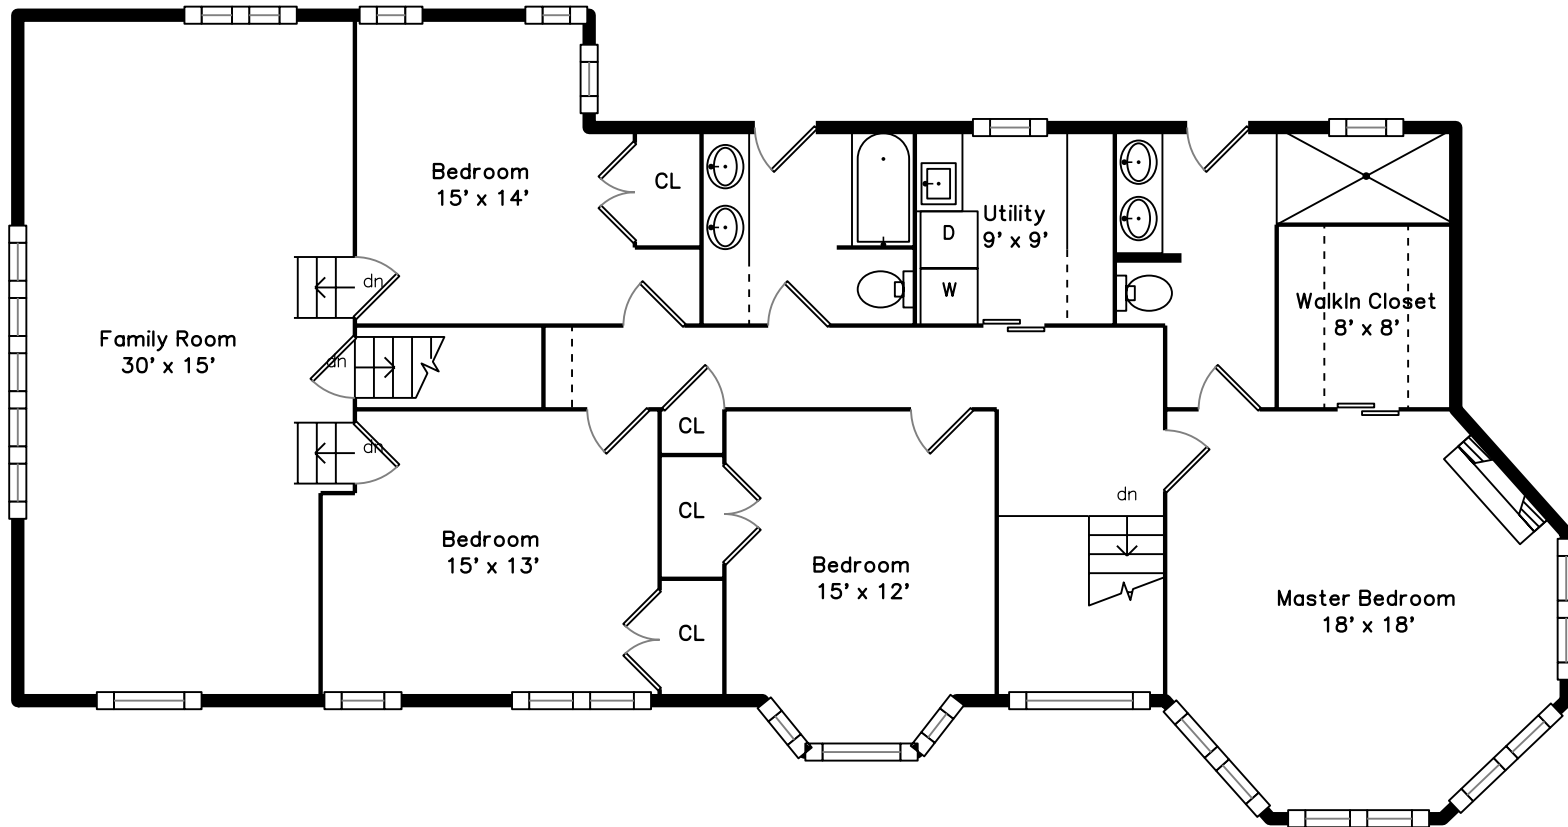

Upper

Lower

Main

9 Sunny Knoll Terrace Lexington, MA 02421

PicturePlan by  vis-home
Measurements may not be 100% accurate.
Floor plans are provided for convenience only.
Room sizes are not used to calculate area.

Upper

Main

Lower

Outside

Outside

Back

Back

Back

Living Room

Living Room

Living Room

Dining Room

Dining Room

Dining Room

Kitchen

Kitchen

Master Bedroom

Master Bedroom

Master Bedroom

Master Bathroom

Master Bathroom

Bedroom

Bedroom

Bedroom