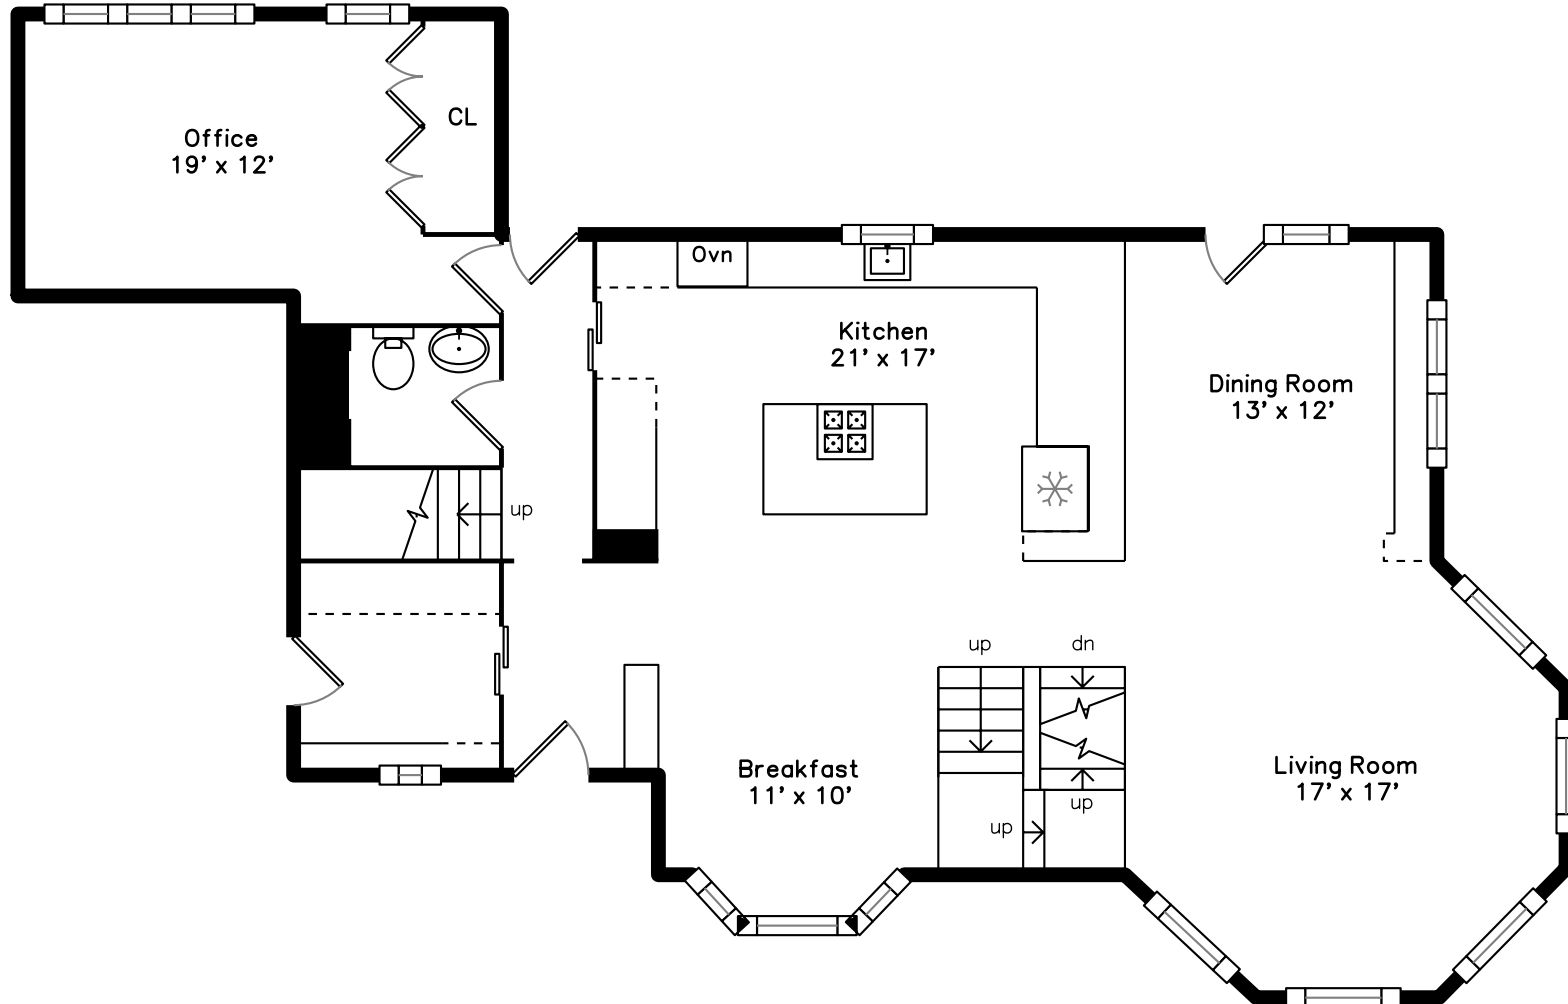

Upper

Lower

Main

9 Sunny Knoll Terrace Lexington, MA 02421

PicturePlan by  vis-home
Measurements may not be 100% accurate.
Floor plans are provided for convenience only.
Room sizes are not used to calculate area.

Upper

Main

Lower

Outside

Outside

Back

Back

Back

Living Room

Living Room

Living Room

Dining Room

Dining Room

Dining Room

Kitchen

Kitchen

Kitchen

Kitchen

Breakfast

Office

Office

Mud Room

Bathroom

Playroom