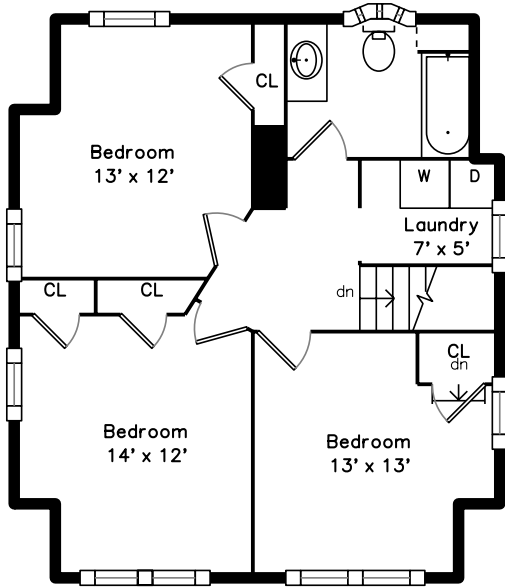

Upper

Main

Lower

15 Tanager Street  
Arlington, MA 02476

PicturePlan by    
 Measurements may not be 100% accurate.  
 Floor plans are provided for convenience only.  
 Room sizes are not used to calculate area.

# Upper

# Main

# Lower

Outside

Outside

Foyer

Foyer

Living Room

Living Room

Dining Room