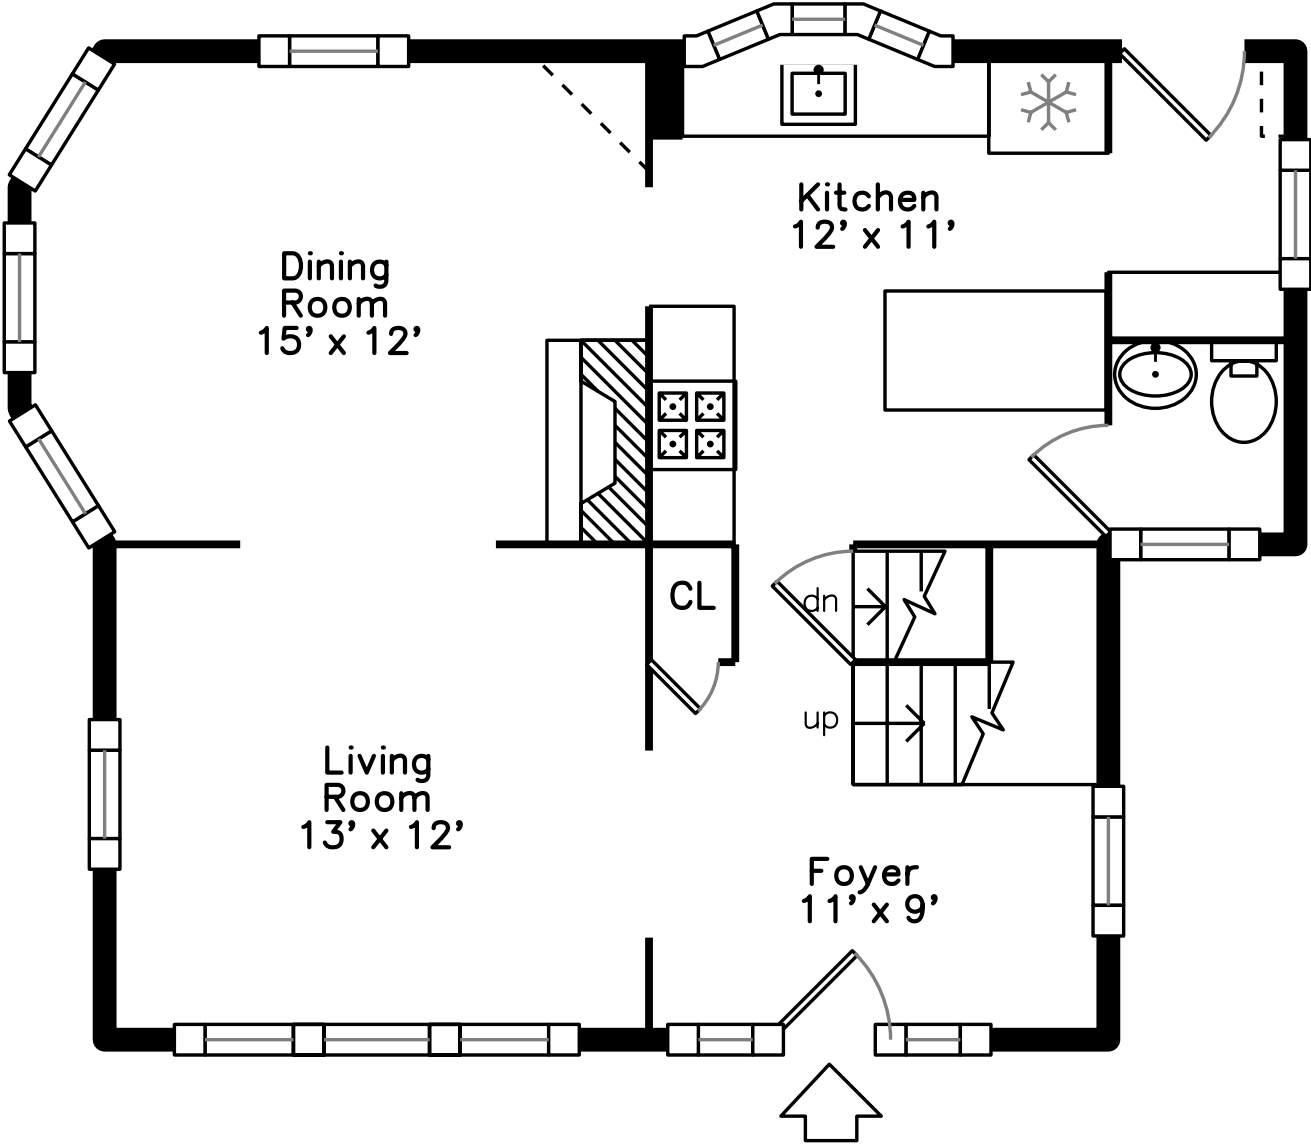

Upper

Main

Lower

15 Tanager Street  
Arlington, MA 02476

PicturePlan by    
 Measurements may not be 100% accurate.  
 Floor plans are provided for convenience only.  
 Room sizes are not used to calculate area.

# Upper

# Lower

Outside

Outside

Foyer

Foyer

Living Room

Living Room

Dining Room

Dining Room

Dining Room

Kitchen

Kitchen

Kitchen

Powder Room

Deck

Bedroom