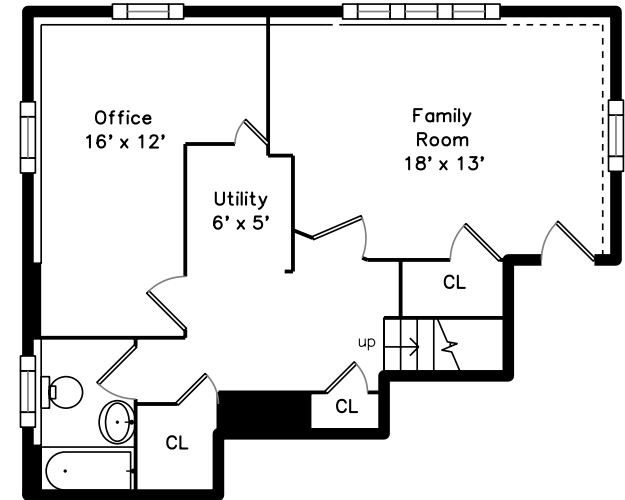

Upper

Main

Lower

15 Tanager Street  
Arlington, MA 02476

PicturePlan by    
 Measurements may not be 100% accurate.  
 Floor plans are provided for convenience only.  
 Room sizes are not used to calculate area.

# Upper

# Main

# Lower

Outside

Outside

Foyer

Foyer

Living Room

Living Room

Dining Room