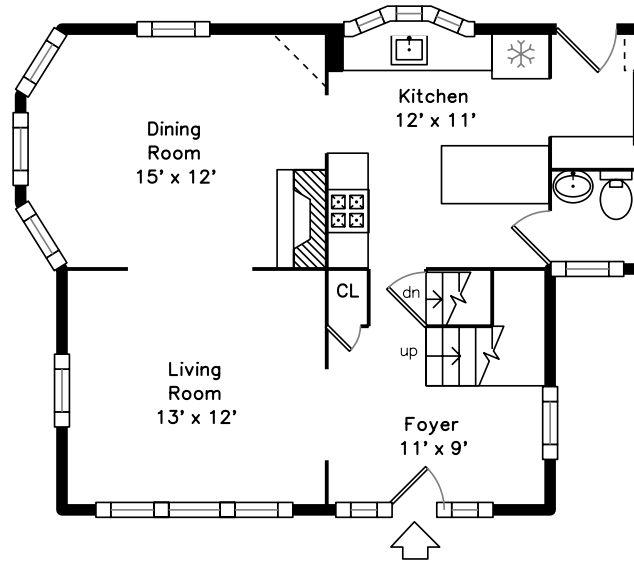

Upper

Main

Lower

15 Tanager Street  
Arlington, MA 02476

PicturePlan by    
 Measurements may not be 100% accurate.  
 Floor plans are provided for convenience only.  
 Room sizes are not used to calculate area.

# Upper

# Lower

Outside

Outside

Foyer

Foyer

Living Room

Living Room

Dining Room

Dining Room

Dining Room

Kitchen

Kitchen

Kitchen

Powder Room

Deck

Bedroom