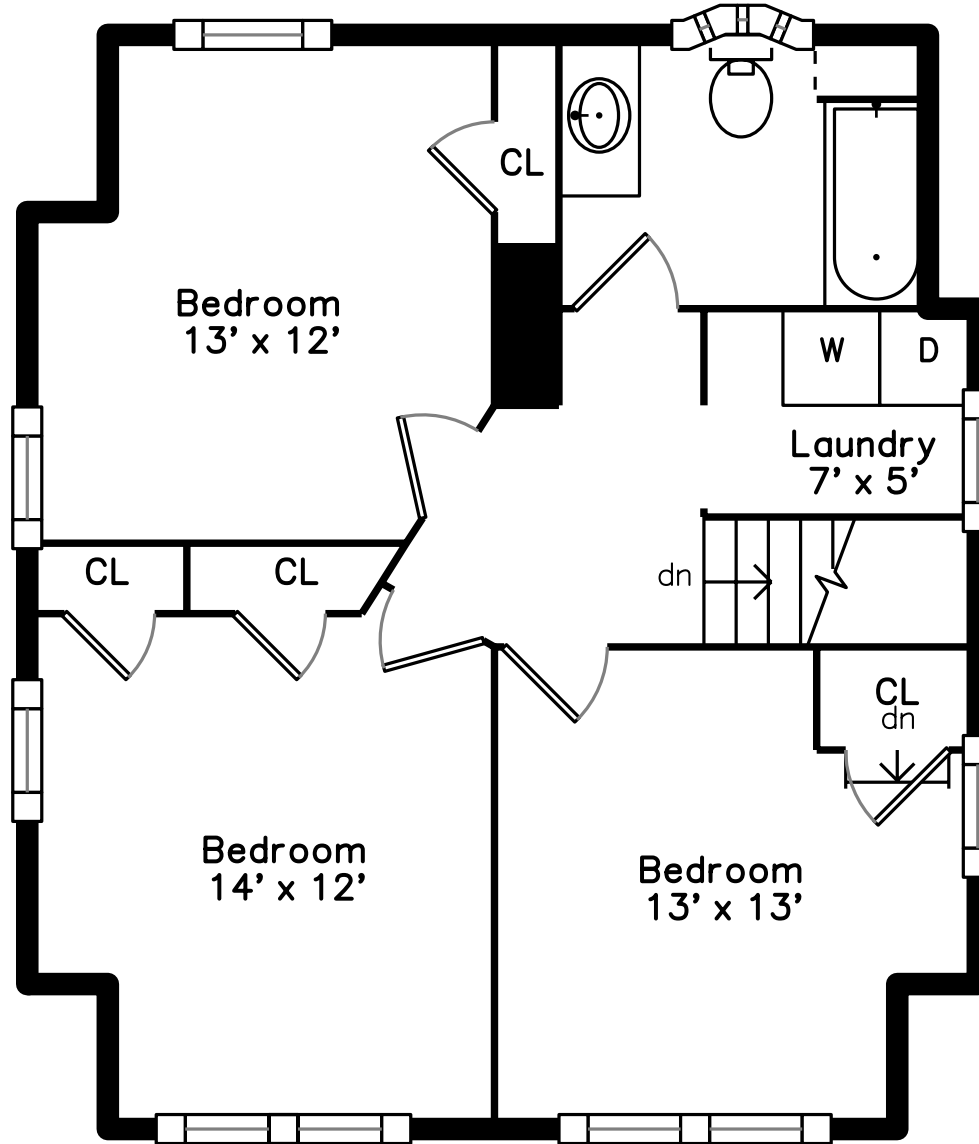

Upper

Main

Lower

15 Tanager Street  
Arlington, MA 02476

PicturePlan by    
 Measurements may not be 100% accurate.  
 Floor plans are provided for convenience only.  
 Room sizes are not used to calculate area.

# Upper

# Lower

Outside

Outside

Foyer

Foyer

Living Room

Living Room

Dining Room

Bedroom

Bedroom

Bedroom

Bathroom

Laundry

Family Room

Office

Powder Room