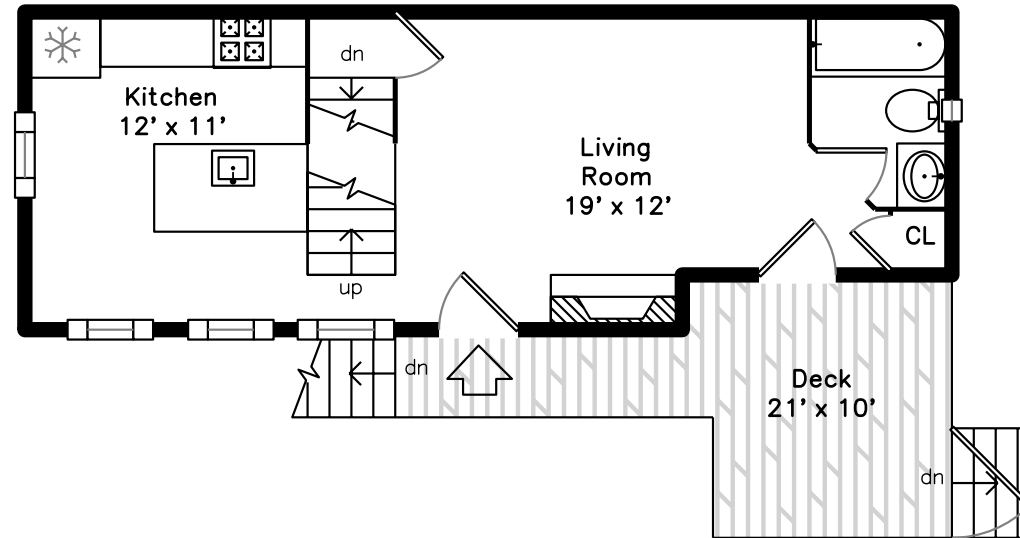

Upper

Main

Lower

57 Bristol Street #57
Cambridge, MA 02141

PicturePlan by  vis-home
Measurements may not be 100% accurate.

Floor plans are provided for convenience only.
Room sizes are not used to calculate area.

Upper

Main

Lower

Outside

Outside

Living Room

Living Room

Kitchen

Kitchen

Bathroom

Deck

Deck

Bedroom

Bedroom

Master Bedroom

Master Bathroom