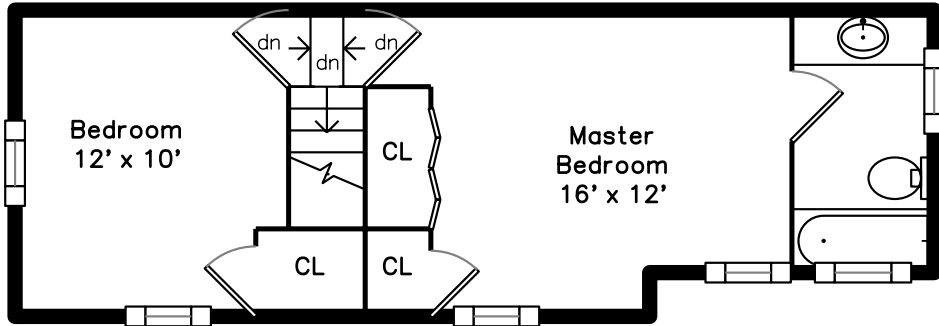

Upper

Main

Lower

57 Bristol Street #57
Cambridge, MA 02141

PicturePlan by  vis-home
Measurements may not be 100% accurate.

Floor plans are provided for convenience only.
Room sizes are not used to calculate area.

Upper

Main

Lower

Outside

Outside

Living Room

Living Room

Kitchen

Kitchen

Bathroom

Deck

Deck

Bedroom

Bedroom

Master Bedroom

Master Bathroom