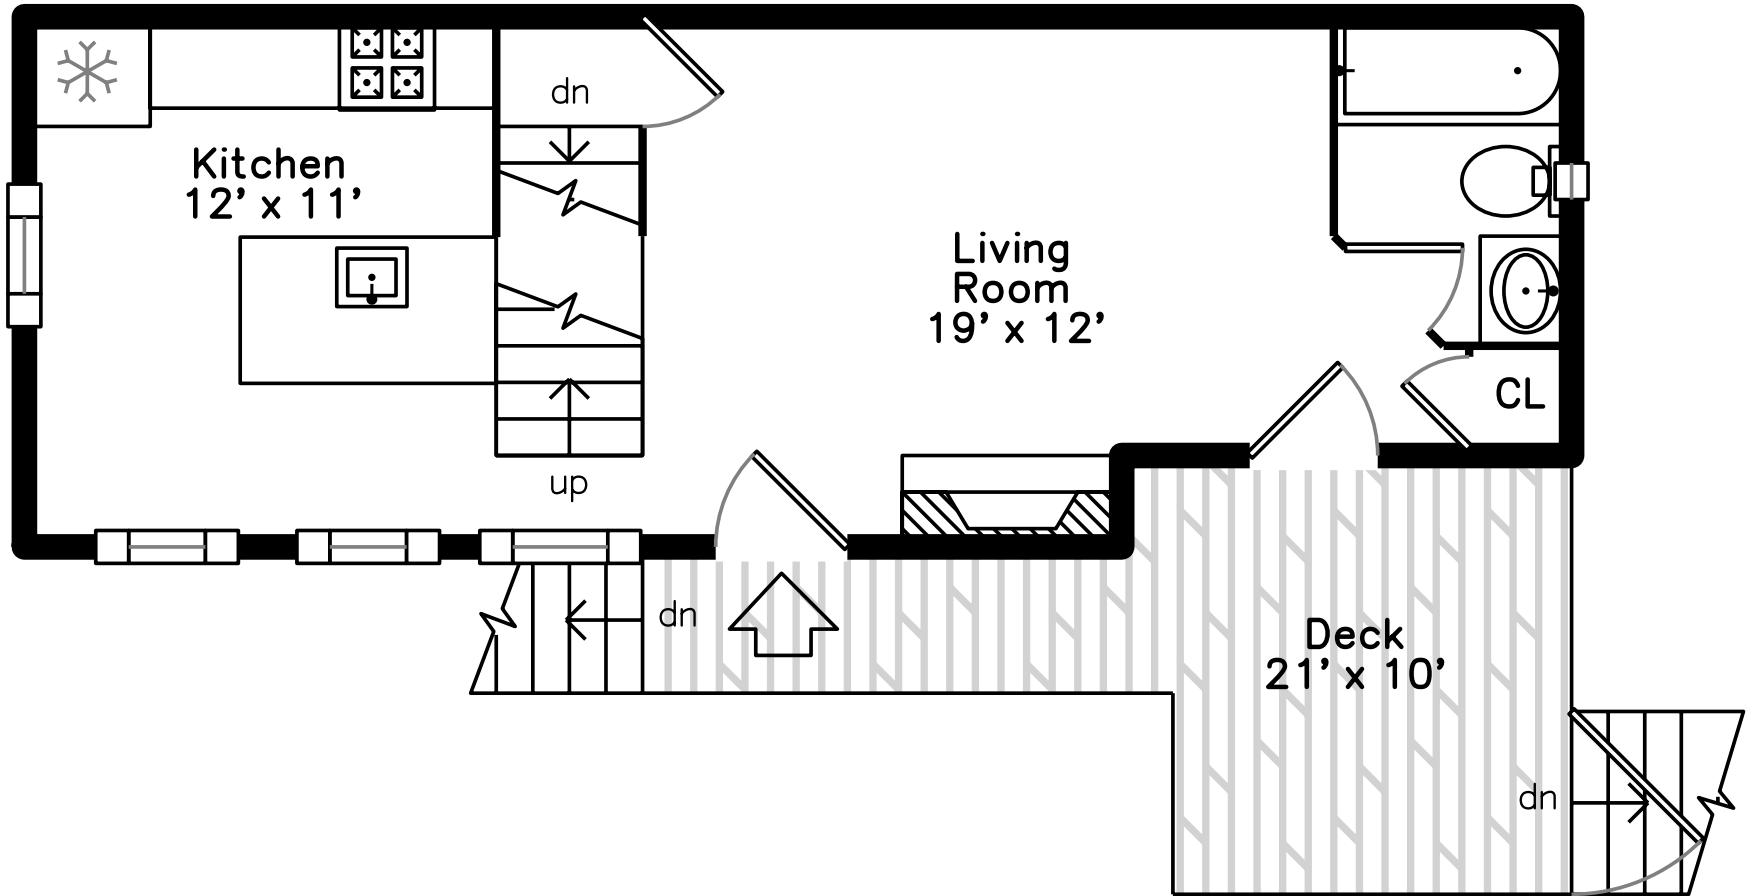

Upper

Main

Lower

57 Bristol Street #57
Cambridge, MA 02141

PicturePlan by  vis-home
Measurements may not be 100% accurate.

Floor plans are provided for convenience only.
Room sizes are not used to calculate area.

Upper

Main

Lower

Outside

Outside

Living Room

Living Room

Kitchen

Kitchen

Bathroom

Deck

Deck

Bedroom

Bedroom

Master Bedroom

Master Bathroom