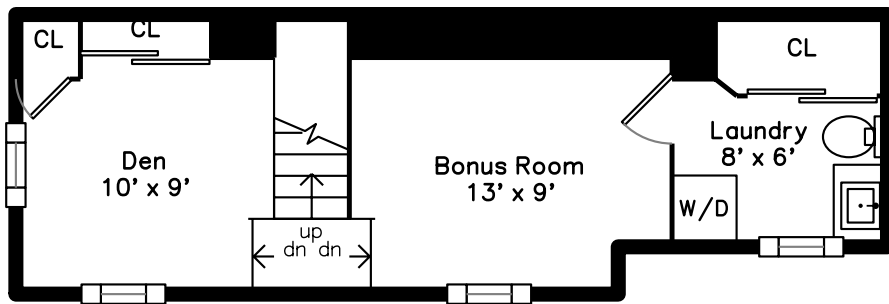

Upper

Main

Lower

57 Bristol Street #57
Cambridge, MA 02141

PicturePlan by  vis-home
Measurements may not be 100% accurate.

Floor plans are provided for convenience only.
Room sizes are not used to calculate area.

Upper

Main

Lower

Outside

Outside

Living Room

Living Room

Kitchen

Kitchen

Bathroom

Deck

Deck

Bedroom

Bedroom

Master Bedroom

Master Bathroom

Bedroom

Laundry