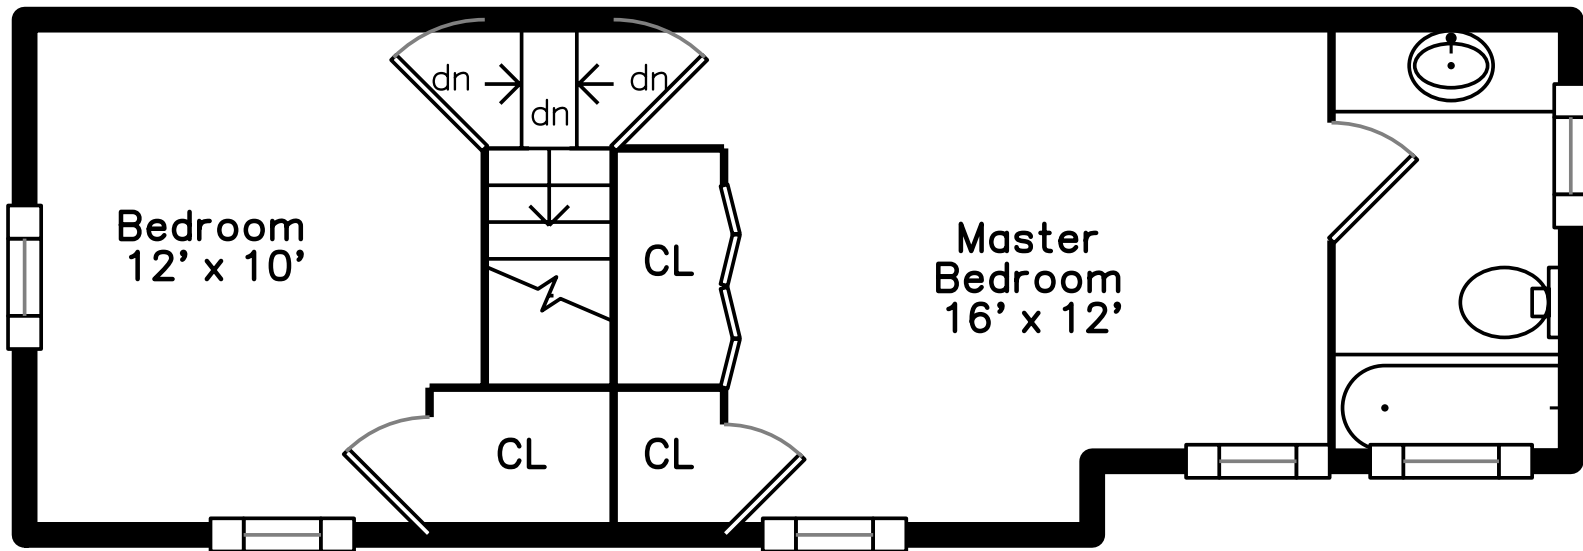

Upper

Main

Lower

57 Bristol Street #57
Cambridge, MA 02141

PicturePlan by  vis-home
Measurements may not be 100% accurate.

Floor plans are provided for convenience only.
Room sizes are not used to calculate area.

Upper

Main

Lower

Outside

Outside

Living Room

Living Room

Kitchen

Kitchen

Bathroom

Deck

Deck

Bedroom

Bedroom

Master Bedroom

Master Bathroom