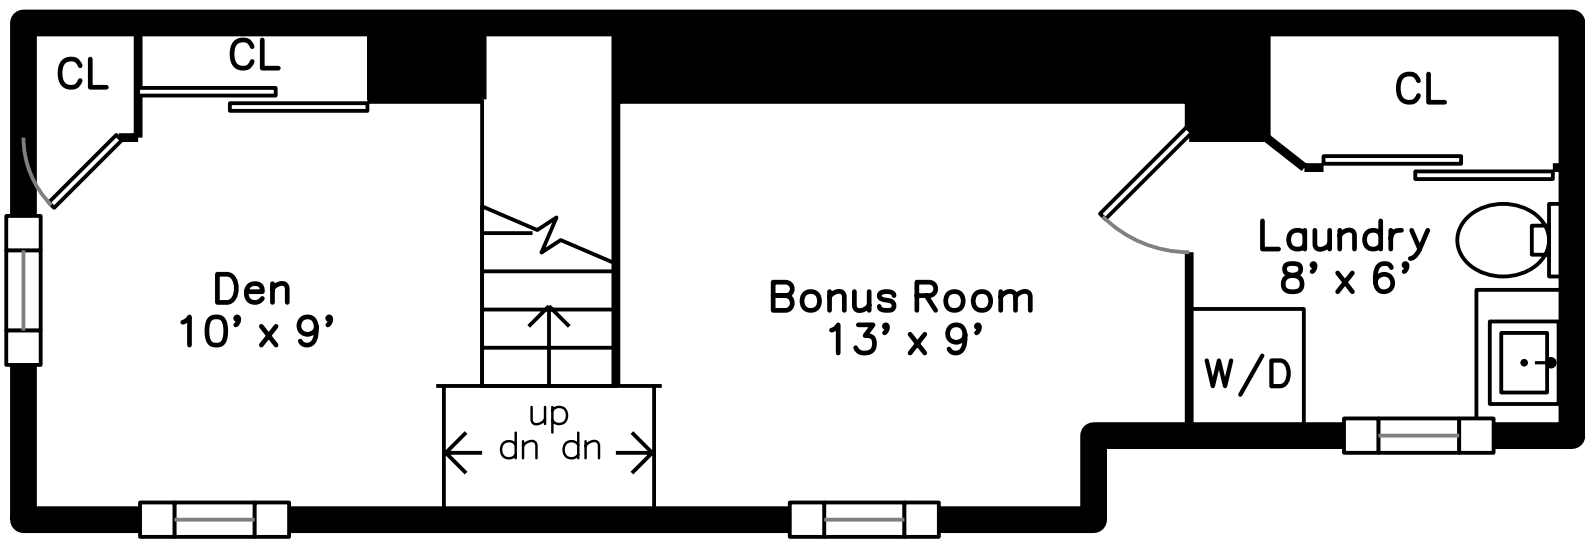

Upper

Main

Lower

57 Bristol Street #57
Cambridge, MA 02141

PicturePlan by  vis-home
Measurements may not be 100% accurate.

Floor plans are provided for convenience only.
Room sizes are not used to calculate area.

Upper

Main

Lower

Outside

Outside

Living Room

Living Room

Kitchen

Kitchen

Bathroom

Deck

Deck

Bedroom

Bedroom

Master Bedroom

Master Bathroom

Bedroom

Laundry