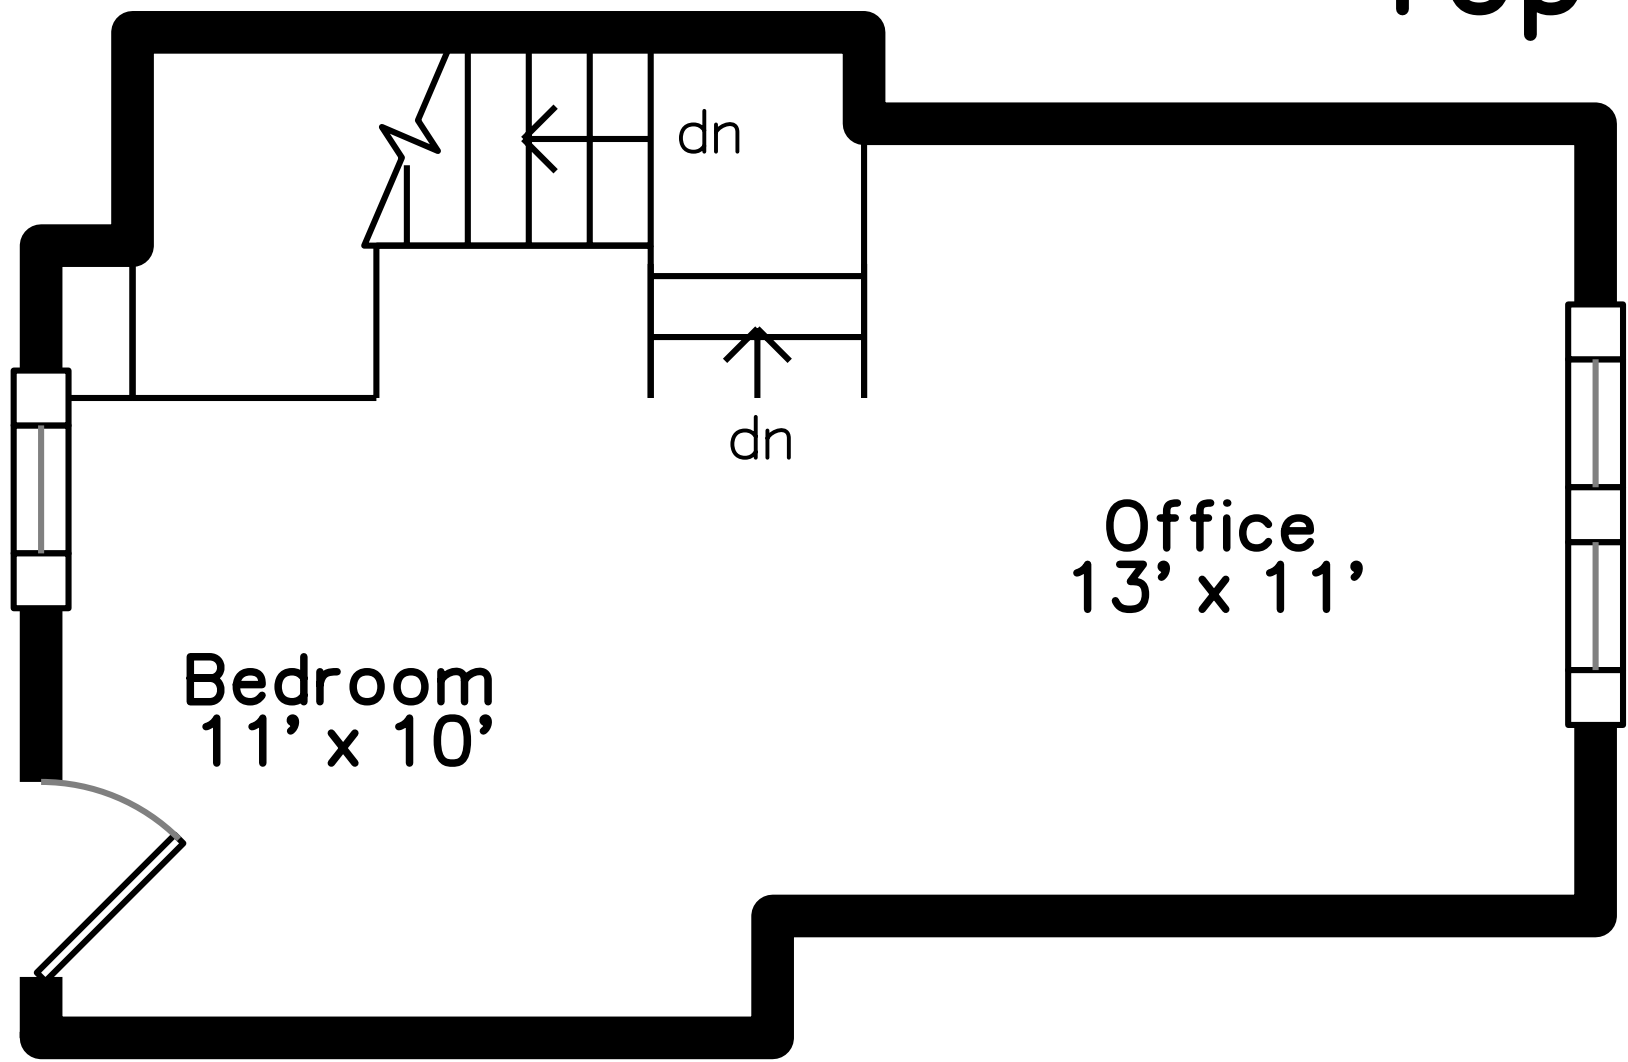

182 North Shore Road #8
 Revere, MA 02151

PicturePlan by  vis-home
 Measurements may not be 100% accurate.
 Floor plans are provided for convenience only.
 Room sizes are not used to calculate area.

Top

Bedroom
11' x 10'

Office
13' x 11'

dn

dn

Upper

Bedroom
14' x 10'

Master
Bedroom
14' x 12'

CL

CL

up

dn

Main

Lower

up

Storage
30' x 15'

D