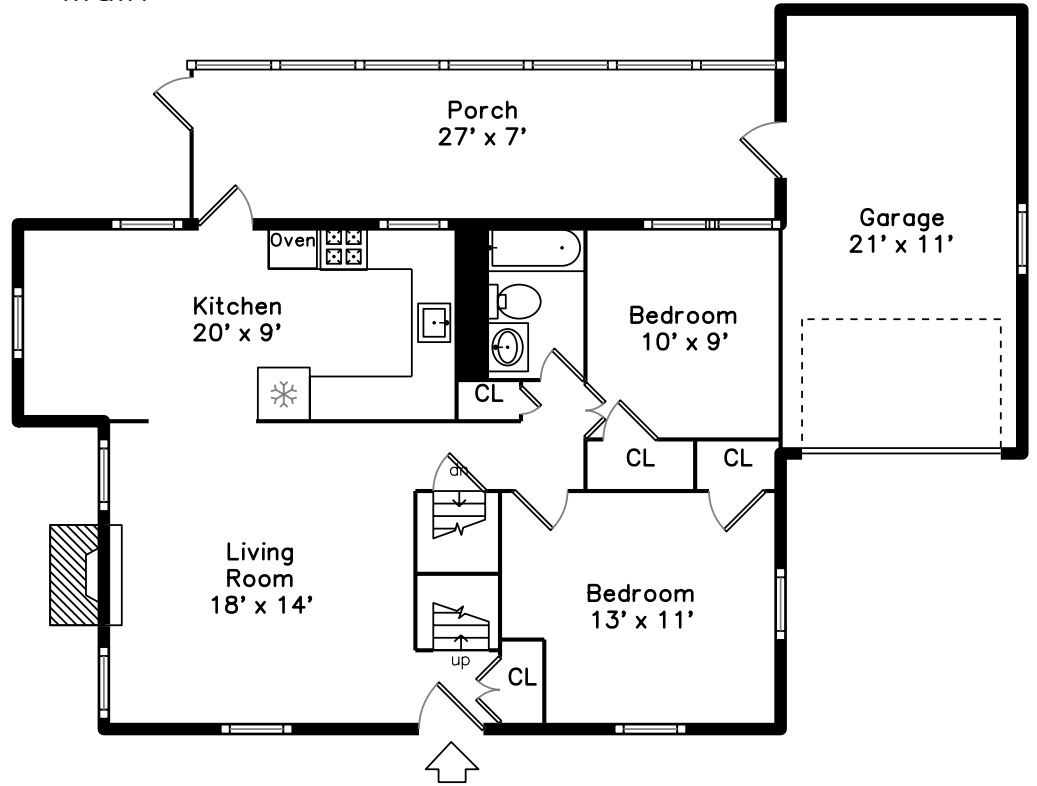

Upper

Main

Lower

58 Moore Road
Wayland, MA 01778

PicturePlan by  vis-home

Measurements may not be 100% accurate.
Floor plans are provided for convenience only.
Room sizes are not used to calculate area.

Upper

Main

Lower

Outside

Outside

Outside

Living Room

Living Room

Living Room

Living Room

Kitchen

Kitchen

Kitchen

Kitchen

Kitchen

Kitchen

Kitchen

Bedroom

Bedroom

Bedroom

Bedroom

Bedroom

Bathroom

Porch

Porch