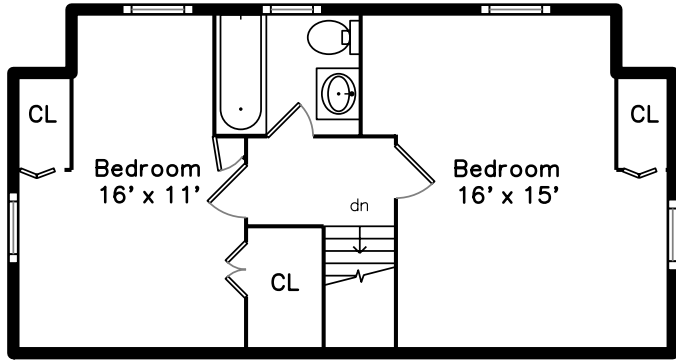

Upper

Main

Lower

58 Moore Road
Wayland, MA 01778

PicturePlan by  vis-home

Measurements may not be 100% accurate.
Floor plans are provided for convenience only.
Room sizes are not used to calculate area.

Upper

Main

Lower

Outside

Outside

Outside

Living Room

Living Room

Living Room

Living Room

Kitchen

Kitchen

Kitchen

Kitchen

Kitchen

Kitchen

Kitchen

Bedroom

Bedroom

Bedroom

Bedroom

Bedroom

Bathroom

Porch

Porch