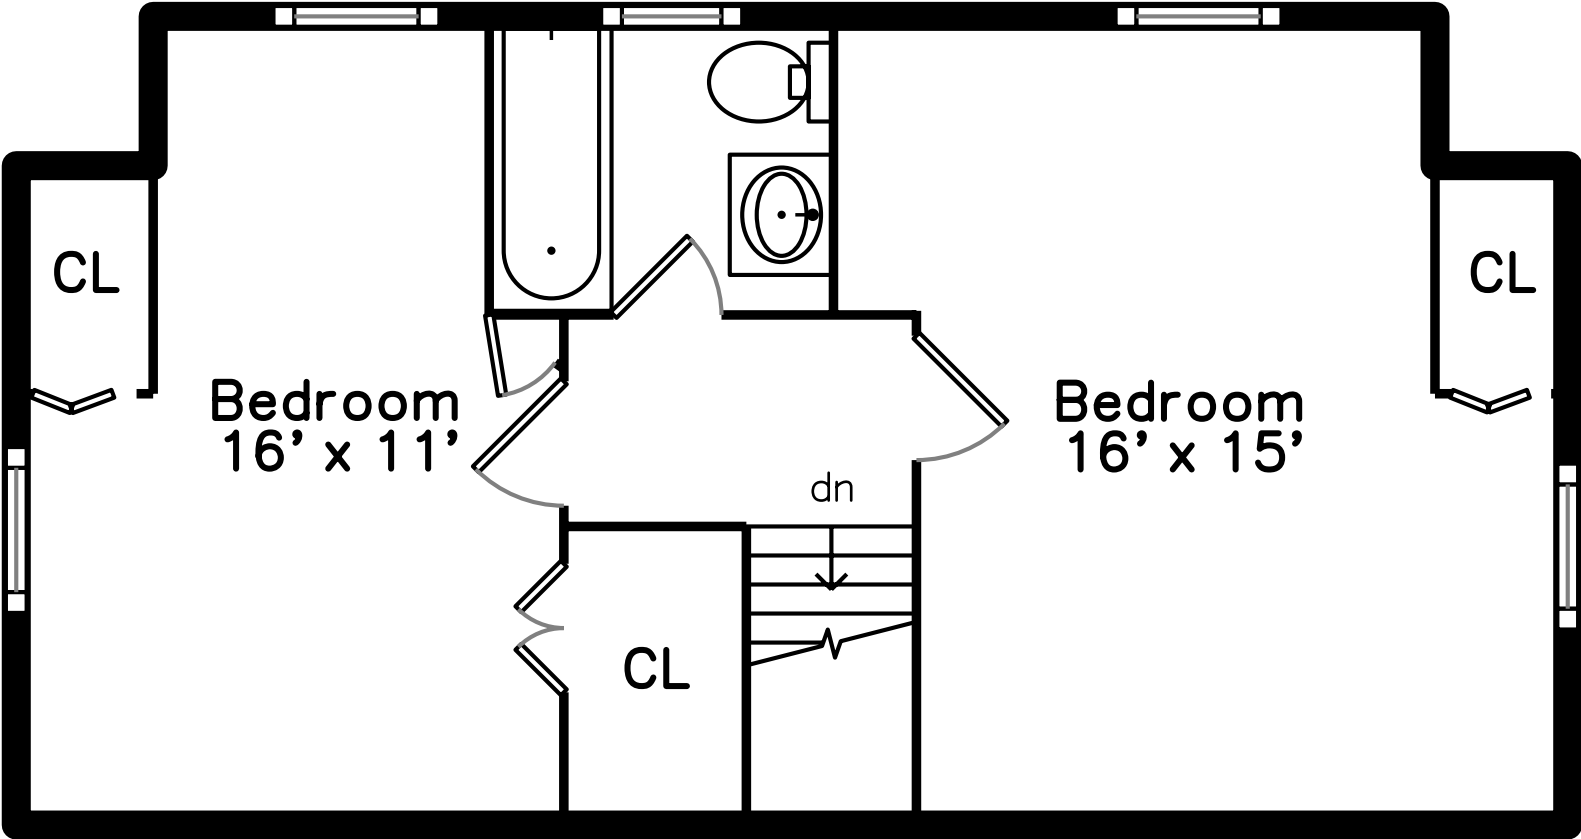

Upper

Main

Lower

58 Moore Road
Wayland, MA 01778

PicturePlan by  vis-home

Measurements may not be 100% accurate.
Floor plans are provided for convenience only.
Room sizes are not used to calculate area.

Upper

Main

Lower

Outside

Outside

Outside

Living Room

Living Room

Living Room

Living Room

Kitchen

Kitchen

Kitchen

Kitchen

Kitchen

Kitchen

Kitchen

Bedroom

Bedroom

Bedroom

Bedroom

Bedroom

Bathroom

Porch

Porch