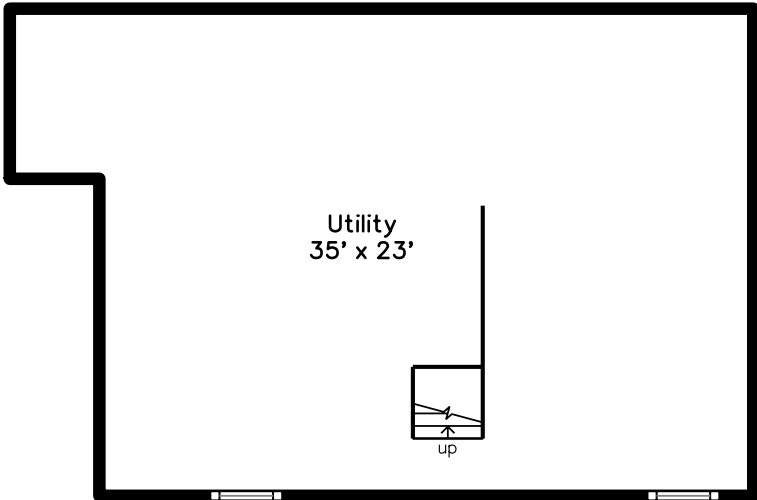

Upper

Main

Lower

58 Moore Road
Wayland, MA 01778

PicturePlan by  vis-home

Measurements may not be 100% accurate.
Floor plans are provided for convenience only.
Room sizes are not used to calculate area.

Upper