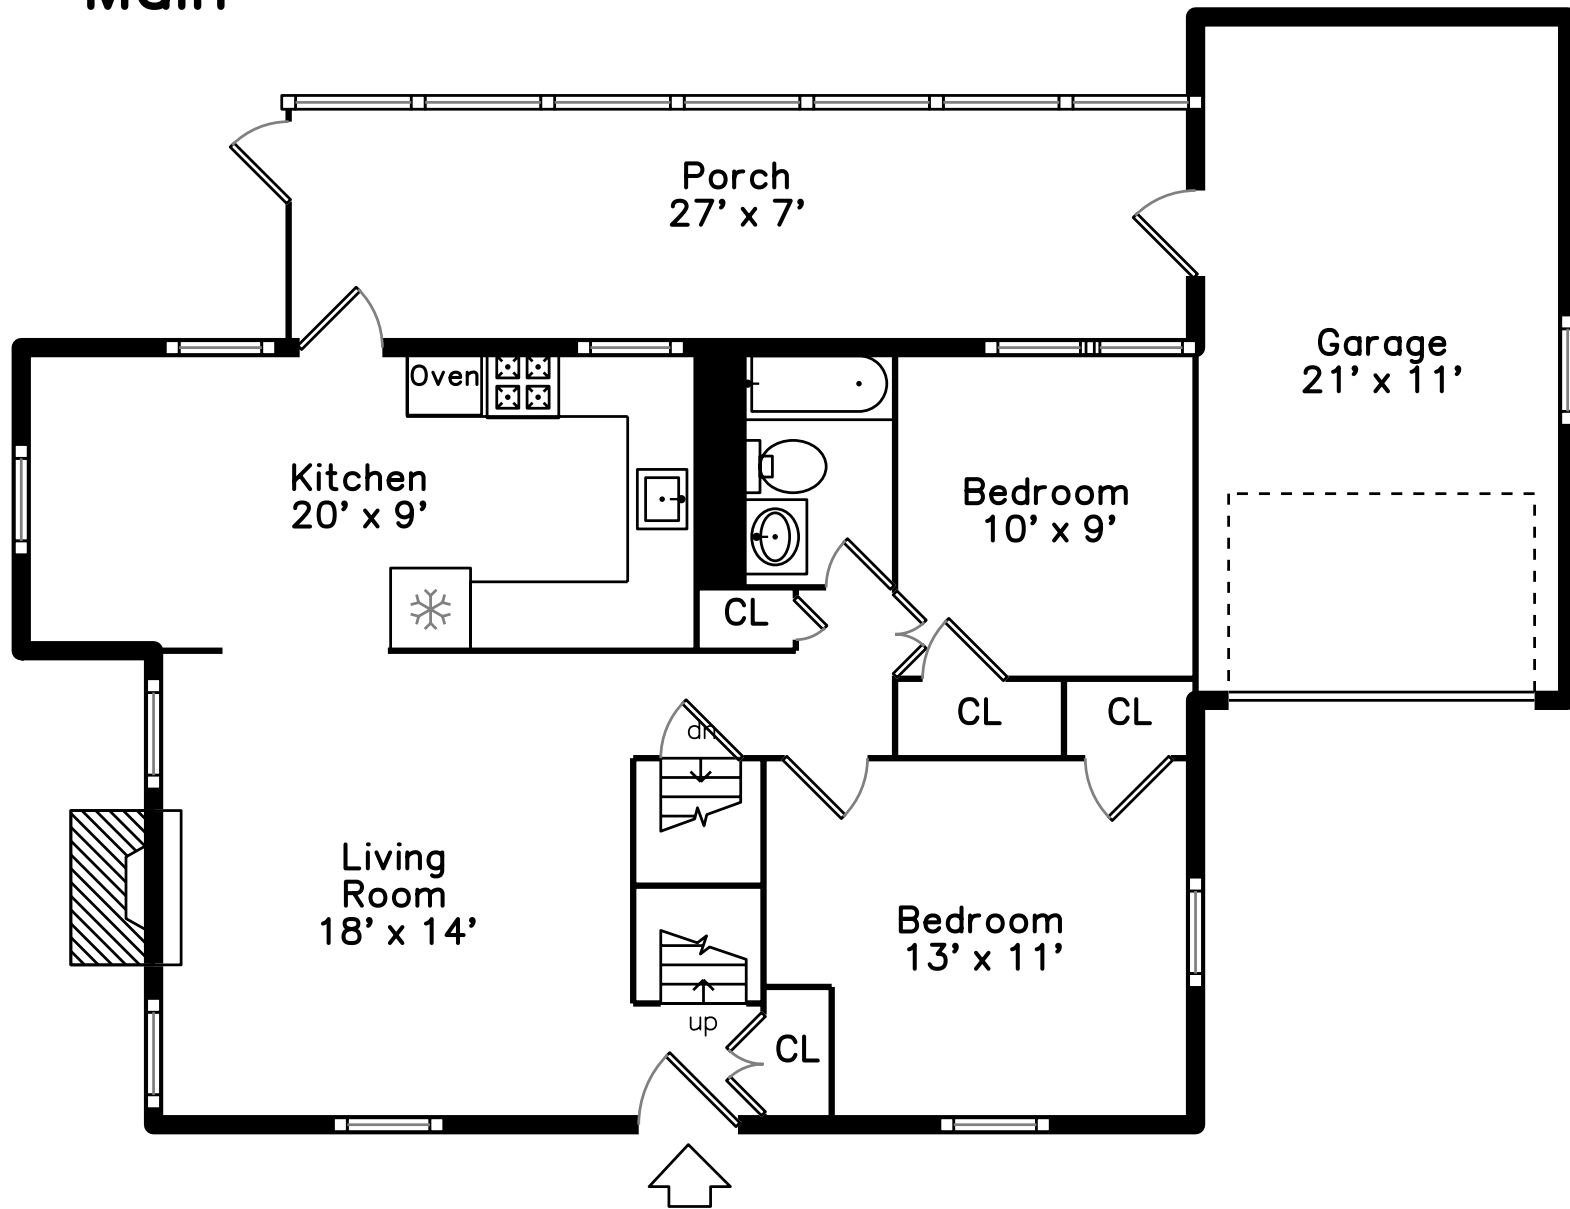

Upper

Main

Lower

58 Moore Road
Wayland, MA 01778

PicturePlan by  vis-home

Measurements may not be 100% accurate.
Floor plans are provided for convenience only.
Room sizes are not used to calculate area.

Upper

Main

Lower

Outside

Outside

Outside

Living Room

Living Room

Living Room

Living Room

Kitchen

Kitchen

Kitchen

Kitchen

Kitchen

Kitchen

Kitchen

Bedroom

Bedroom

Bedroom

Bedroom

Bedroom

Bathroom

Porch

Porch