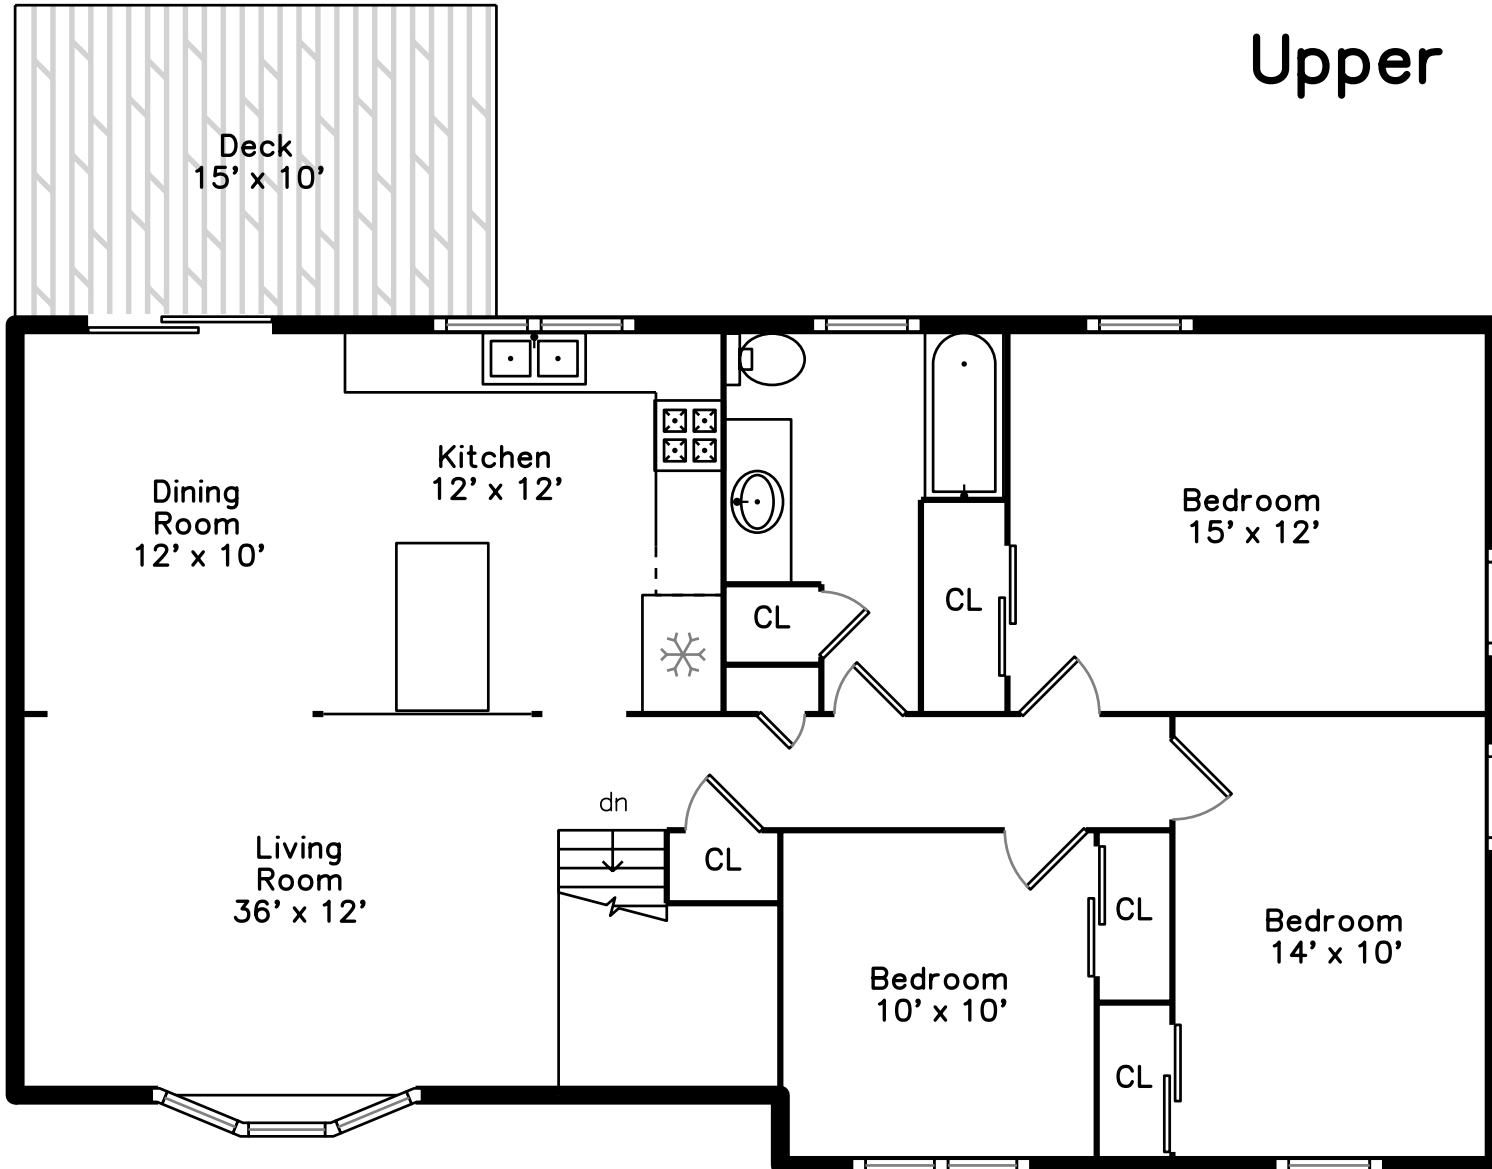

Upper

Main

11 Gail Road
Newton, MA 02462

PicturePlan by vis-home

Measurements may not be 100% accurate.
Floor plans are provided for convenience only.
Room sizes are not used to calculate area.

Upper

Main

Outside

Living Room

Living Room

Office

Bathroom

Laundry

Laundry

Garage

Garage

Living Room

Living Room

Dining Room

Kitchen

Kitchen

Kitchen

Kitchen

Bedroom

Bedroom

Bedroom

Bedroom

Bedroom

Bedroom

Bathroom

Deck

Deck