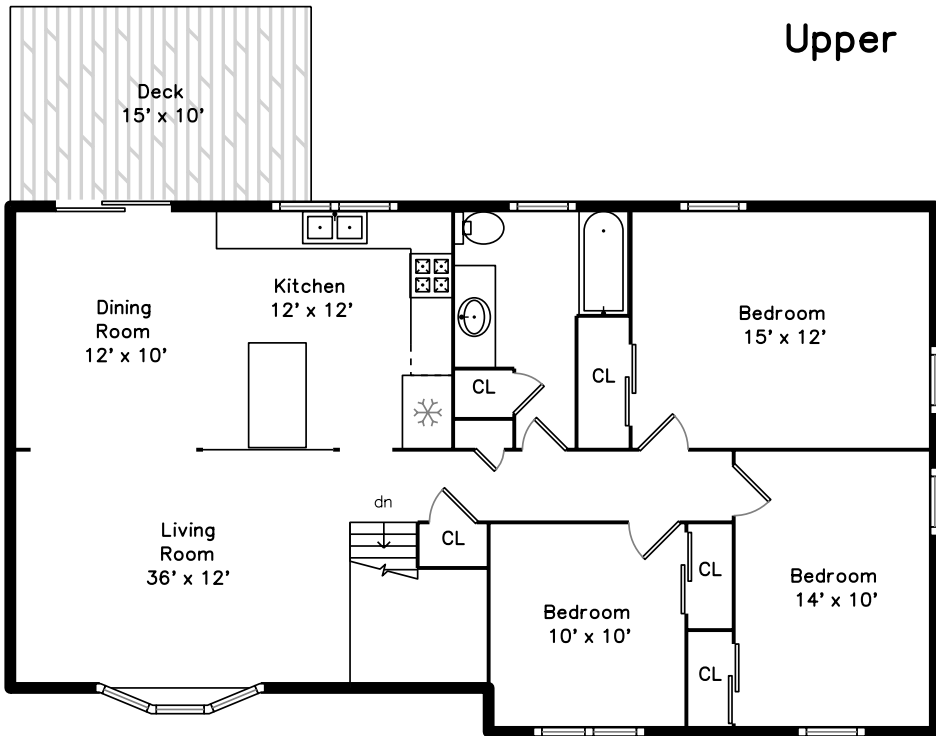

Upper

Main

11 Gail Road
Newton, MA 02462

PicturePlan by vis-home

Measurements may not be 100% accurate.
Floor plans are provided for convenience only.
Room sizes are not used to calculate area.

Upper

Main

Outside

Living Room

Living Room

Office

Bathroom

Laundry

Laundry

Garage

Garage

Living Room

Living Room

Dining Room

Kitchen

Kitchen

Kitchen

Kitchen

Bedroom

Bedroom

Bedroom

Bedroom

Bedroom

Bedroom

Bathroom

Deck

Deck