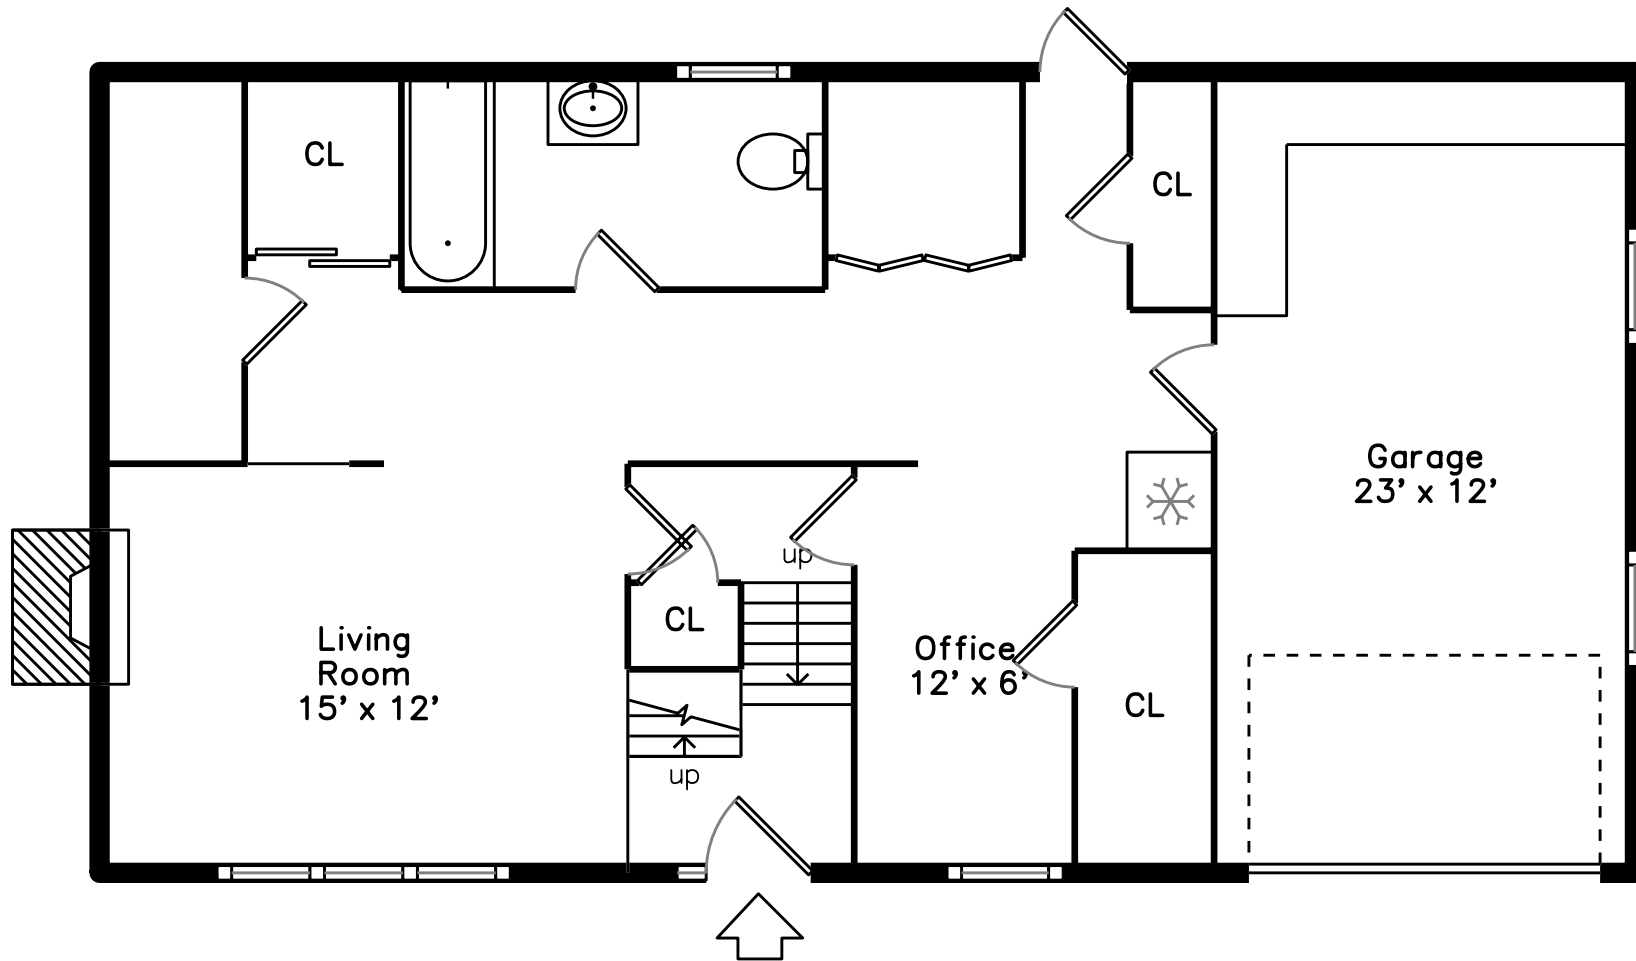

Upper

Main

11 Gail Road
Newton, MA 02462

PicturePlan by vis-home

Measurements may not be 100% accurate.
Floor plans are provided for convenience only.
Room sizes are not used to calculate area.

Upper

Main

Outside

Living Room

Living Room

Office

Bathroom

Laundry

Laundry

Garage

Garage

Living Room

Living Room

Dining Room

Kitchen

Kitchen

Kitchen

Kitchen

Bedroom

Bedroom

Bedroom

Bedroom

Bedroom

Bedroom

Bathroom

Deck

Deck