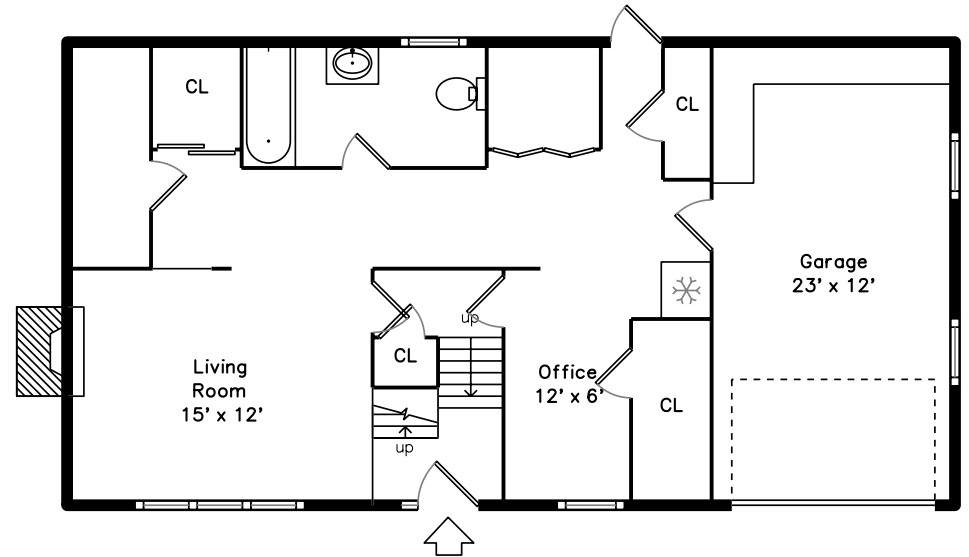

Upper

Main

11 Gail Road
Newton, MA 02462

PicturePlan by vis-home

Measurements may not be 100% accurate.
Floor plans are provided for convenience only.
Room sizes are not used to calculate area.

Upper

Main

Outside

Living Room

Living Room

Office

Bathroom

Laundry

Laundry

Garage

Garage

Living Room

Living Room

Dining Room

Kitchen

Kitchen

Kitchen

Kitchen

Bedroom

Bedroom

Bedroom

Bedroom

Bedroom

Bedroom

Bathroom

Deck

Deck