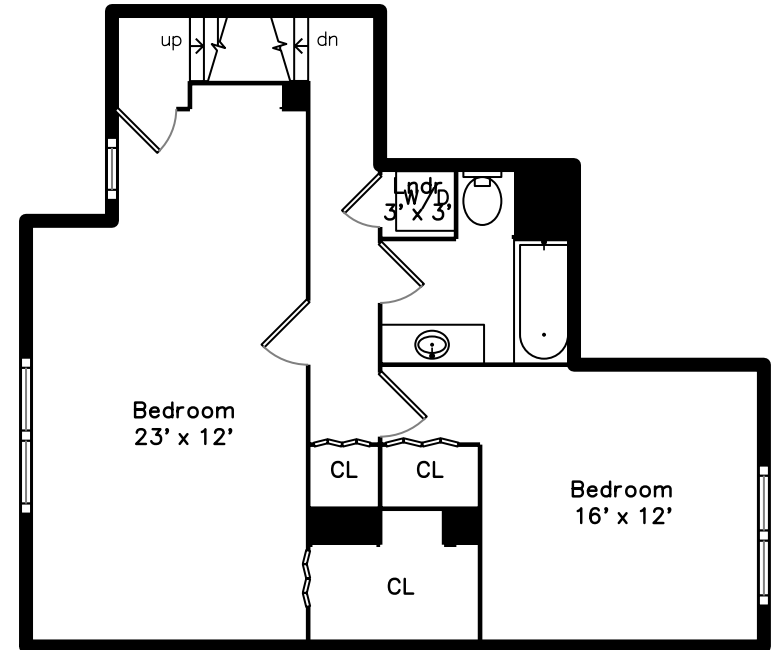

Main

Upper

110 Dean Street 100
Taunton, MA 02780

PicturePlan by  vis-home

Measurements may not be 100% accurate.
Floor plans are provided for convenience only.
Room sizes are not used to calculate area.

Upper

Main

Outside

Outside

Outside

Living Room

Dining Room

Dining Room

Kitchen

Kitchen

Bathroom

Deck

Bedroom

Bedroom

Bedroom

Bathroom

Laundry