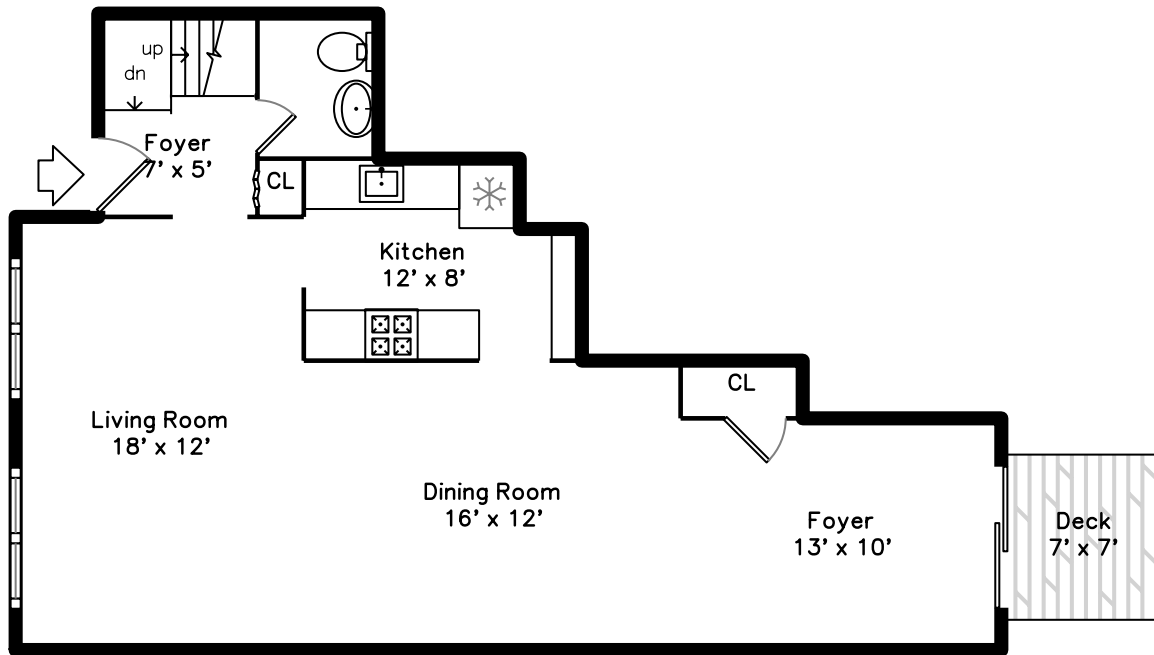

Main

Upper

110 Dean Street 100
Taunton, MA 02780

PicturePlan by  vis-home

Measurements may not be 100% accurate.
Floor plans are provided for convenience only.
Room sizes are not used to calculate area.

Upper

Main

Outside

Outside

Outside

Living Room

Dining Room

Dining Room

Kitchen

Kitchen

Bathroom

Deck

Bedroom

Bedroom

Bedroom

Bathroom

Laundry