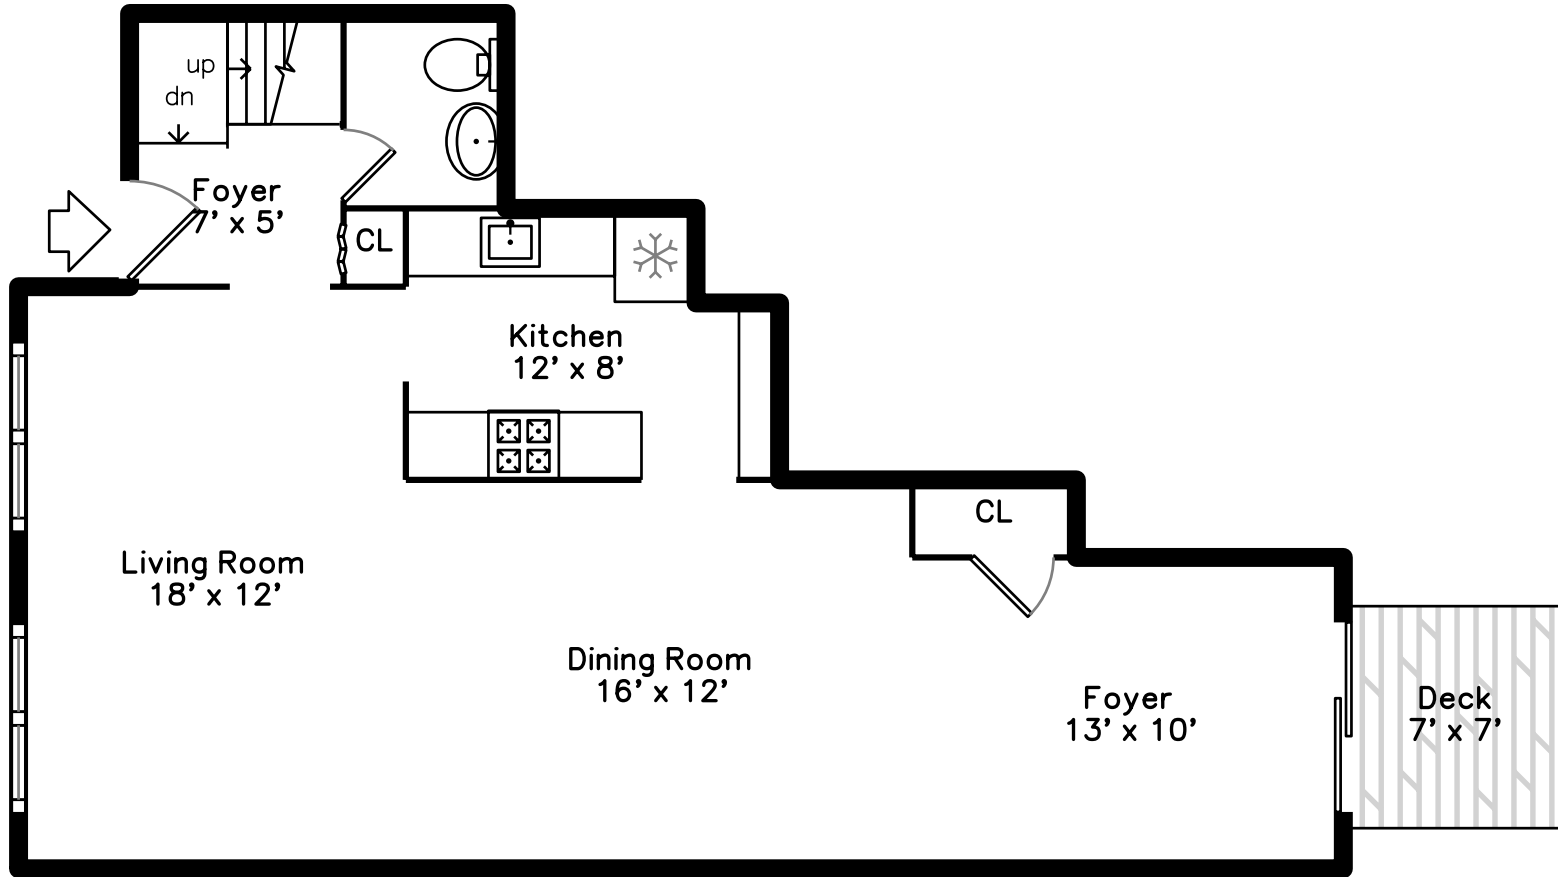

Main

Upper

110 Dean Street 100
Taunton, MA 02780

PicturePlan by  vis-home

Measurements may not be 100% accurate.
Floor plans are provided for convenience only.
Room sizes are not used to calculate area.

Upper

Main

Outside

Outside

Outside

Living Room

Dining Room

Dining Room

Kitchen

Kitchen

Bathroom

Deck

Bedroom

Bedroom

Bedroom

Bathroom

Laundry