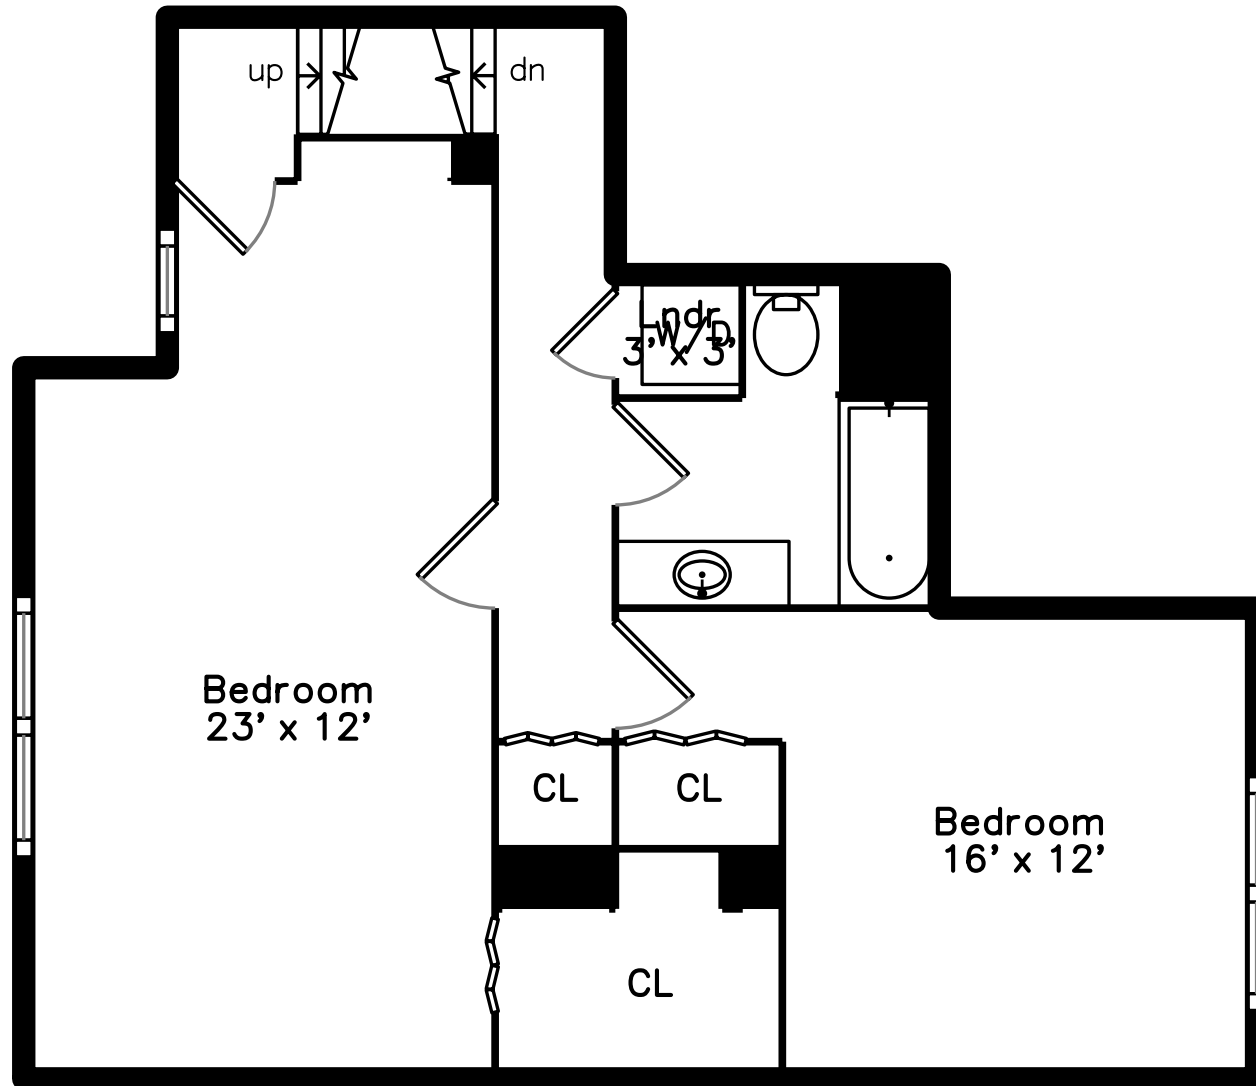

Main

Upper

110 Dean Street 100
Taunton, MA 02780

PicturePlan by  vis-home

Measurements may not be 100% accurate.
Floor plans are provided for convenience only.
Room sizes are not used to calculate area.

Upper

Main

Outside

Outside

Outside

Living Room

Dining Room

Dining Room

Kitchen

Kitchen

Bathroom

Deck

Bedroom

Bedroom

Bedroom

Bathroom

Laundry