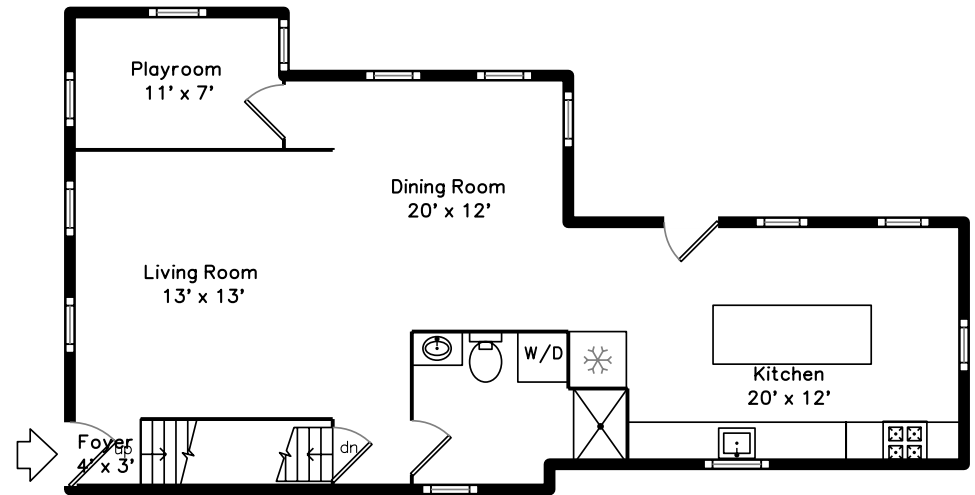

## Upper

4 Maple Street  
Natick, MA 01760

PicturePlan by  vis-home

Measurements may not be 100% accurate.  
Floor plans are provided for convenience only.  
Room sizes are not used to calculate area.

## Main

# Upper

# Main

Outside

Outside

Back

Back

Living Room

Dining Room

Kitchen