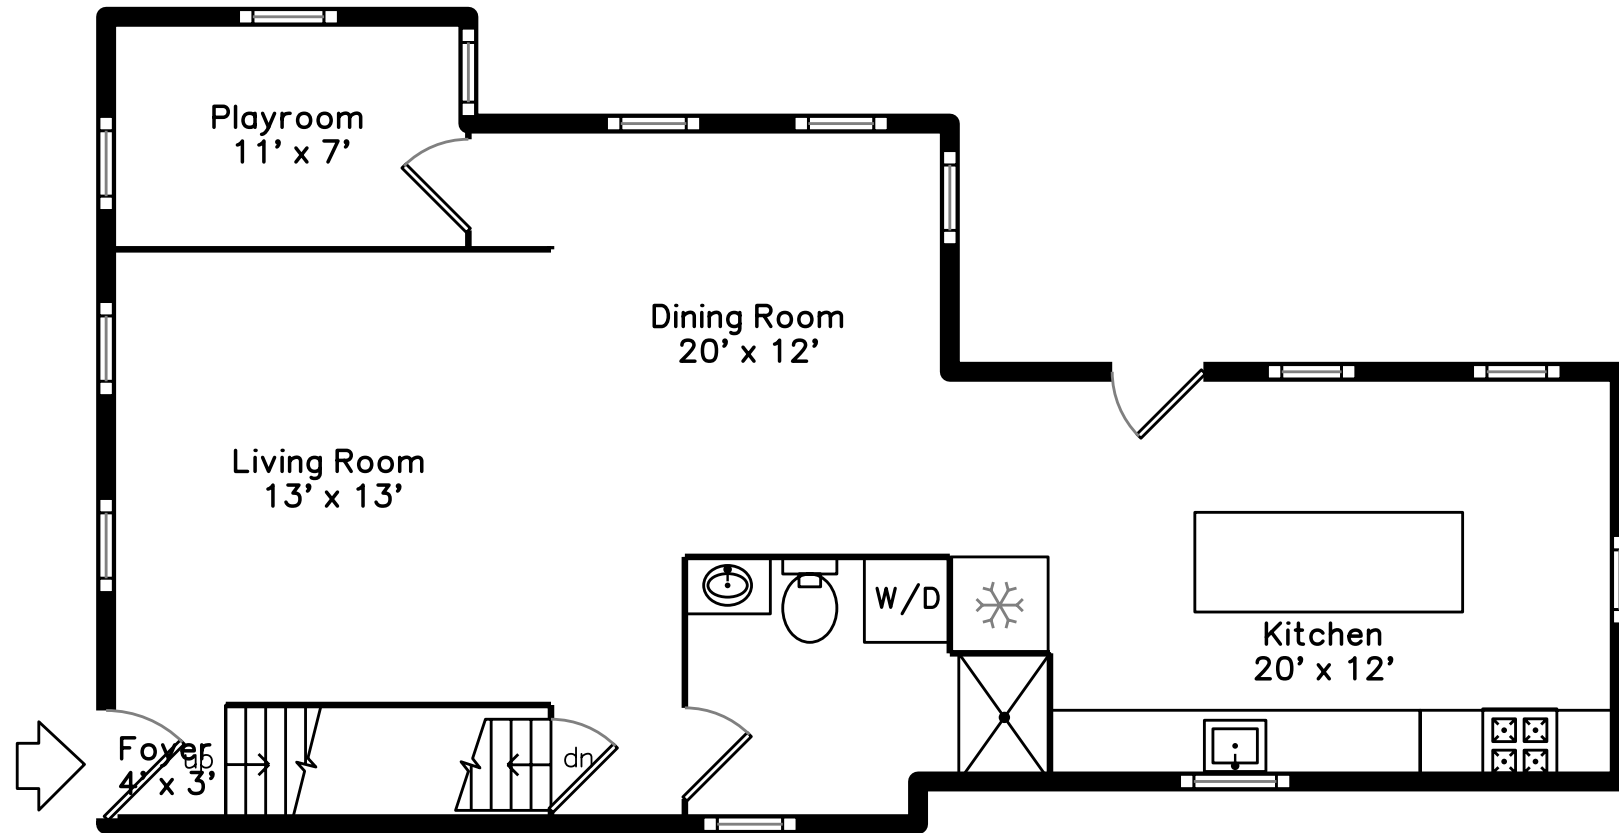

## Upper

4 Maple Street  
Natick, MA 01760

PicturePlan by  vis-home

Measurements may not be 100% accurate.  
Floor plans are provided for convenience only.  
Room sizes are not used to calculate area.

## Main

# Upper

# Main

Outside

Outside

Back

Back

Living Room

Dining Room

Kitchen