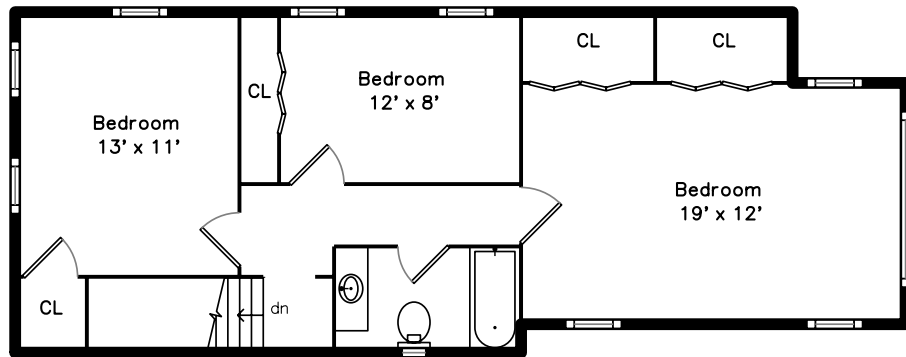

## Upper

4 Maple Street  
Natick, MA 01760

PicturePlan by  vis-home

Measurements may not be 100% accurate.  
Floor plans are provided for convenience only.  
Room sizes are not used to calculate area.

## Main

# Upper

# Main

Outside

Outside

Back

Back

Living Room

Dining Room

Kitchen