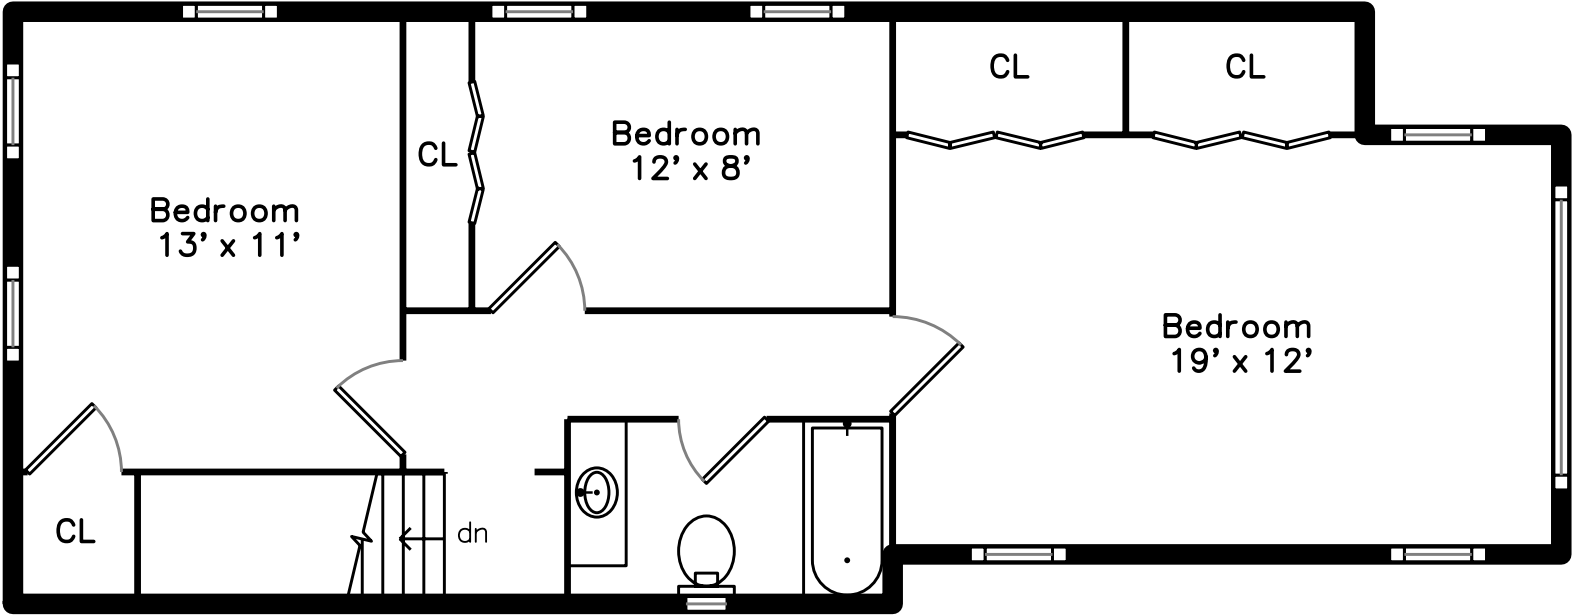

## Upper

4 Maple Street  
Natick, MA 01760

PicturePlan by  vis-home

Measurements may not be 100% accurate.  
Floor plans are provided for convenience only.  
Room sizes are not used to calculate area.

## Main

# Upper

# Main

Outside

Outside

Back

Back

Living Room

Dining Room

Kitchen