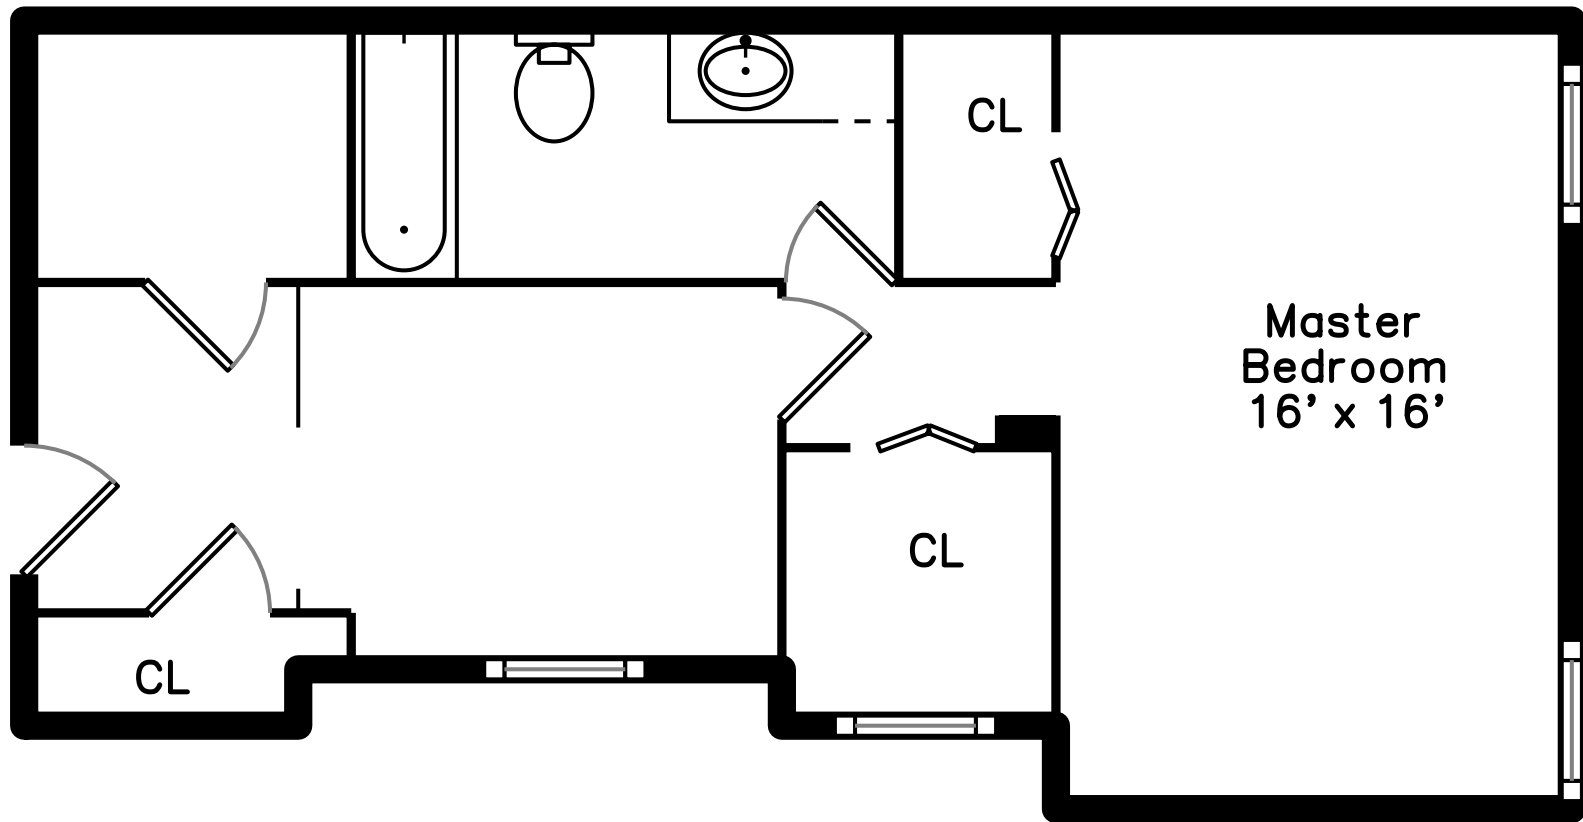

# Lower

**24 Monument Square #1  
Boston, MA 02129**

PicturePlan by  vis-home

Measurements may not be 100% accurate.  
Floor plans are provided for convenience only.  
Room sizes are not used to calculate area.

# Main

# Lower

3D View – TopDown

3D View – TopDown