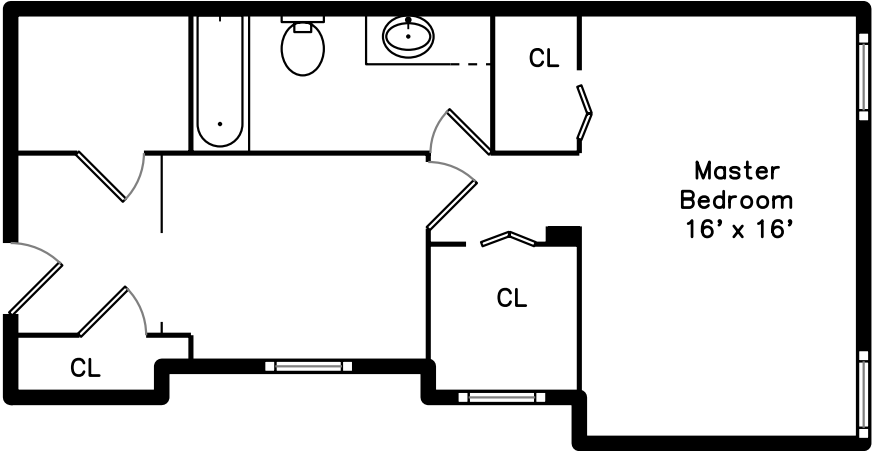

# Main

# Lower

**24 Monument Square #1  
Boston, MA 02129**

PicturePlan by  vis-home

Measurements may not be 100% accurate.  
Floor plans are provided for convenience only.  
Room sizes are not used to calculate area.

# Lower

3D View – TopDown

3D View – TopDown