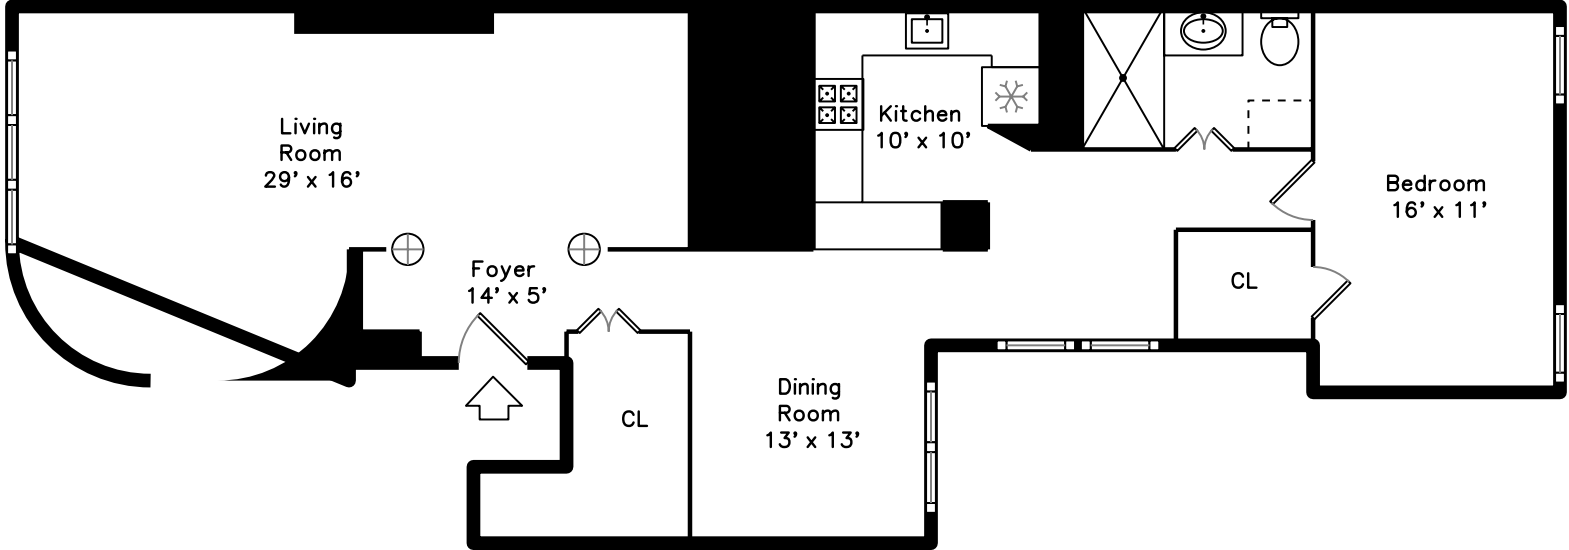

# Lower

**24 Monument Square #1  
Boston, MA 02129**

PicturePlan by  vis-home

Measurements may not be 100% accurate.  
Floor plans are provided for convenience only.  
Room sizes are not used to calculate area.

# Main

# Lower

3D View – TopDown

3D View – TopDown