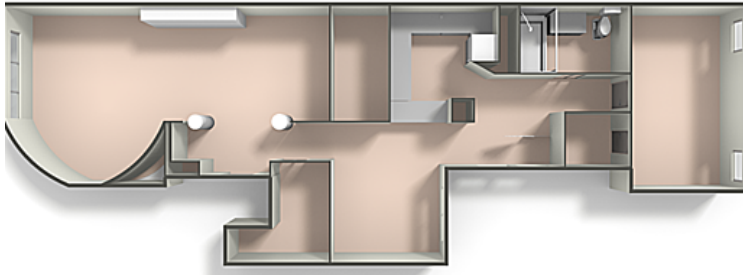

# Lower

**24 Monument Square #1  
Boston, MA 02129**

PicturePlan by  vis-home

Measurements may not be 100% accurate.  
Floor plans are provided for convenience only.  
Room sizes are not used to calculate area.

# Lower

3D View – TopDown

3D View – TopDown