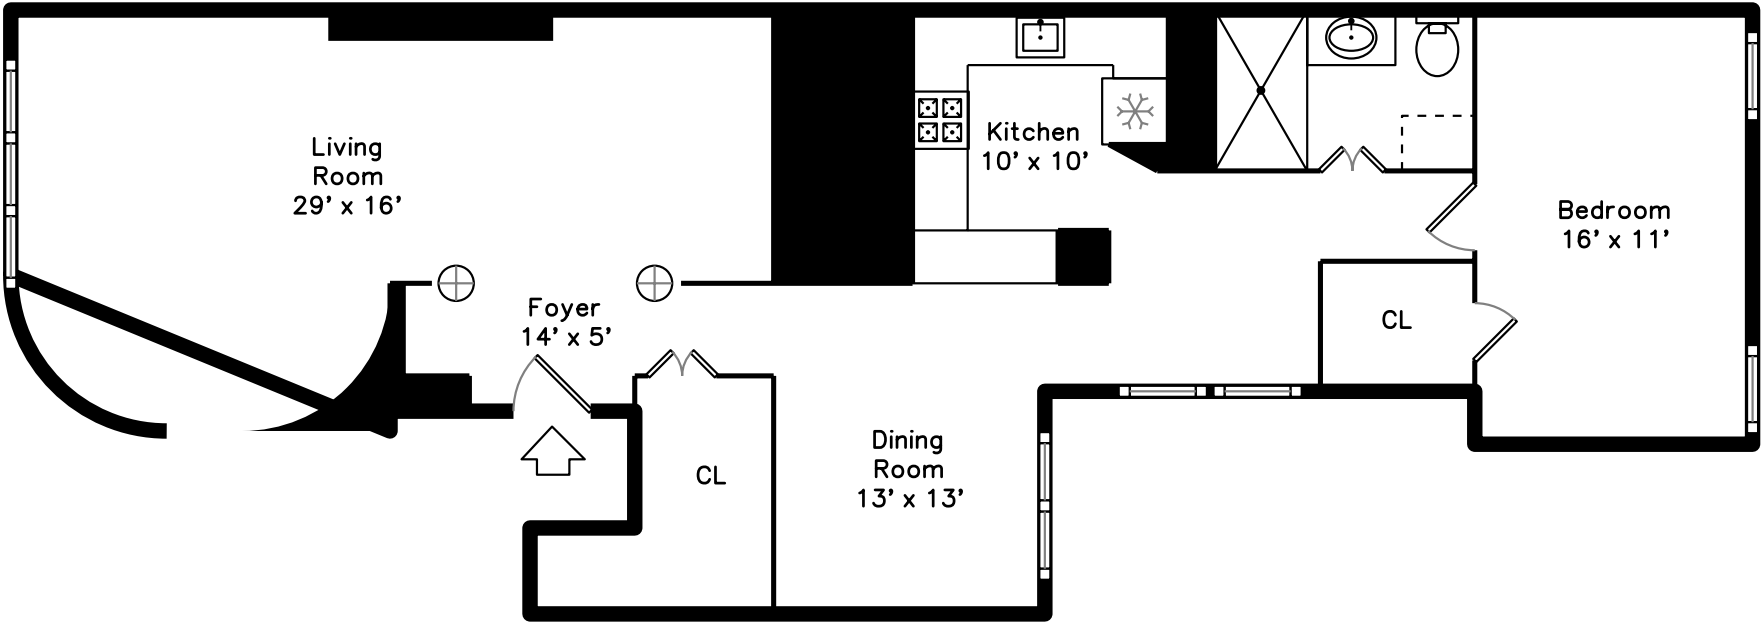

# Main

# Lower

**24 Monument Square #1  
Boston, MA 02129**

PicturePlan by  vis-home

Measurements may not be 100% accurate.  
Floor plans are provided for convenience only.  
Room sizes are not used to calculate area.

# Lower

3D View – TopDown

3D View – TopDown