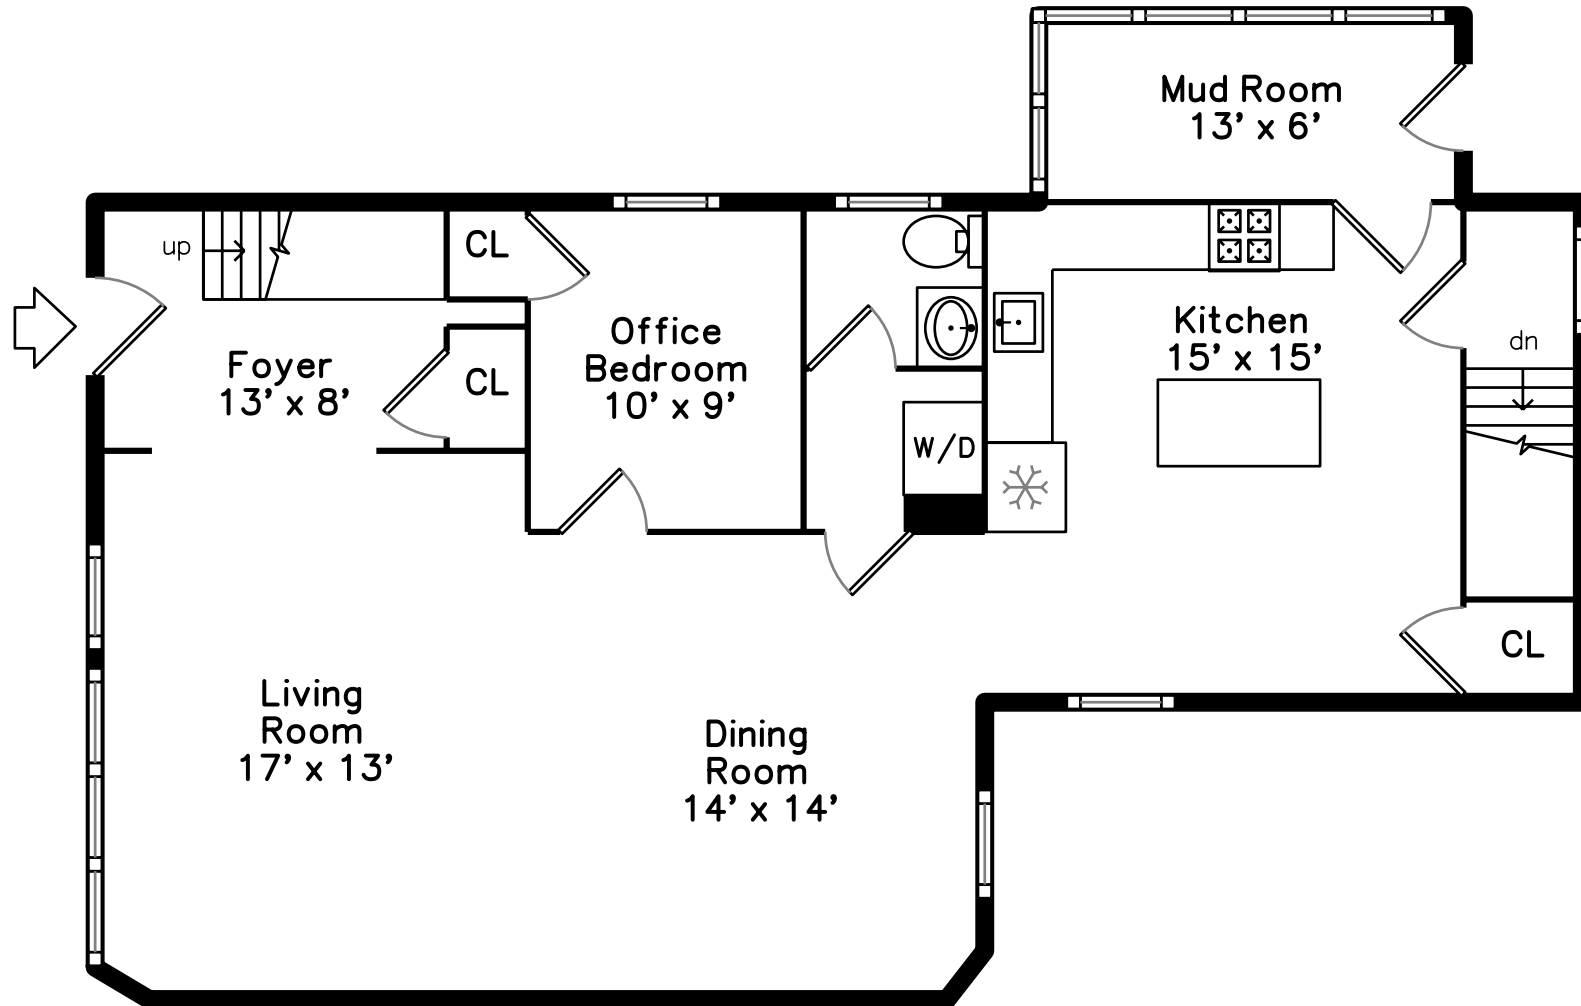

# Upper

130 School Street #1  
Waltham, MA 02451

PicturePlan by vis-home

Measurements may not be 100% accurate.  
Floor plans are provided for convenience only.  
Room sizes are not used to calculate area.

# Main

Outside

Outside

Outside

Living Room

Living Room

Living Room

Living Room

Living Room

Living Room

Living Room

Dining Room

Dining Room

Dining Room

Dining Room

Kitchen