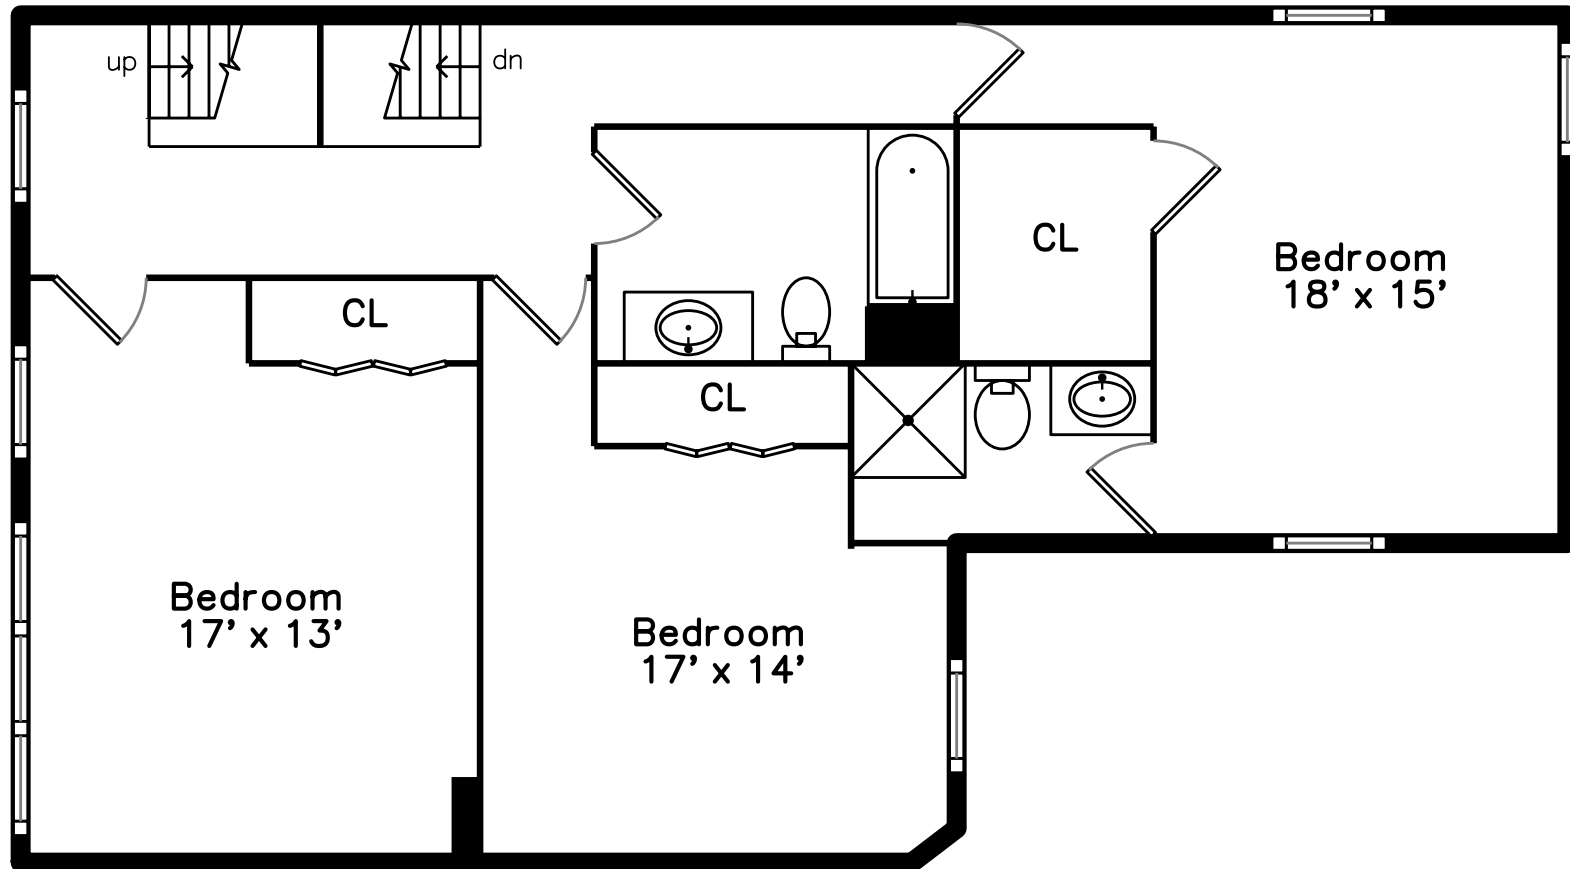

# Upper

130 School Street #1  
Waltham, MA 02451

PicturePlan by vis-home

Measurements may not be 100% accurate.  
Floor plans are provided for convenience only.  
Room sizes are not used to calculate area.

# Main

Outside

Outside

Outside

Living Room

Living Room

Living Room

Living Room

Living Room

Living Room

Living Room

Dining Room

Dining Room

Dining Room

Dining Room

Kitchen