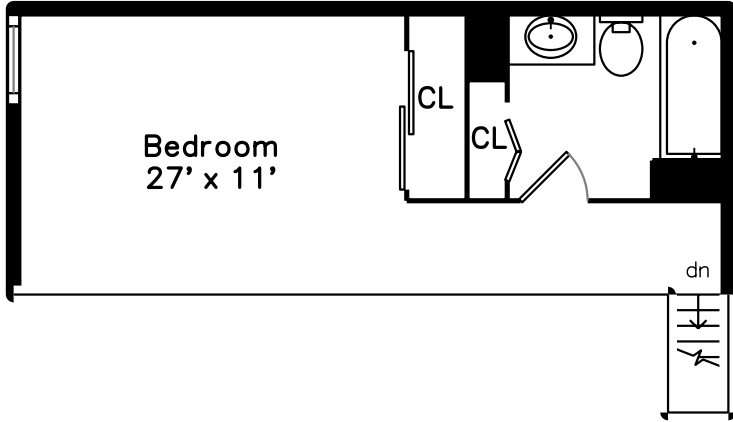

Upper

Main

15 Ocean Avenue #106
Revere, MA 02151

PicturePlan by  vis-home

Measurements may not be 100% accurate.
Floor plans are provided for convenience only.
Room sizes are not used to calculate area.

Upper

Main

Building

Back

Beach

Living Room

Living Room

Living Room

Living Room

Living Room

Living Room

Dining Room

Dining Room

Dining Room

Kitchen

Kitchen

Bedroom

Bathroom

Bedroom

Bedroom

Bathroom