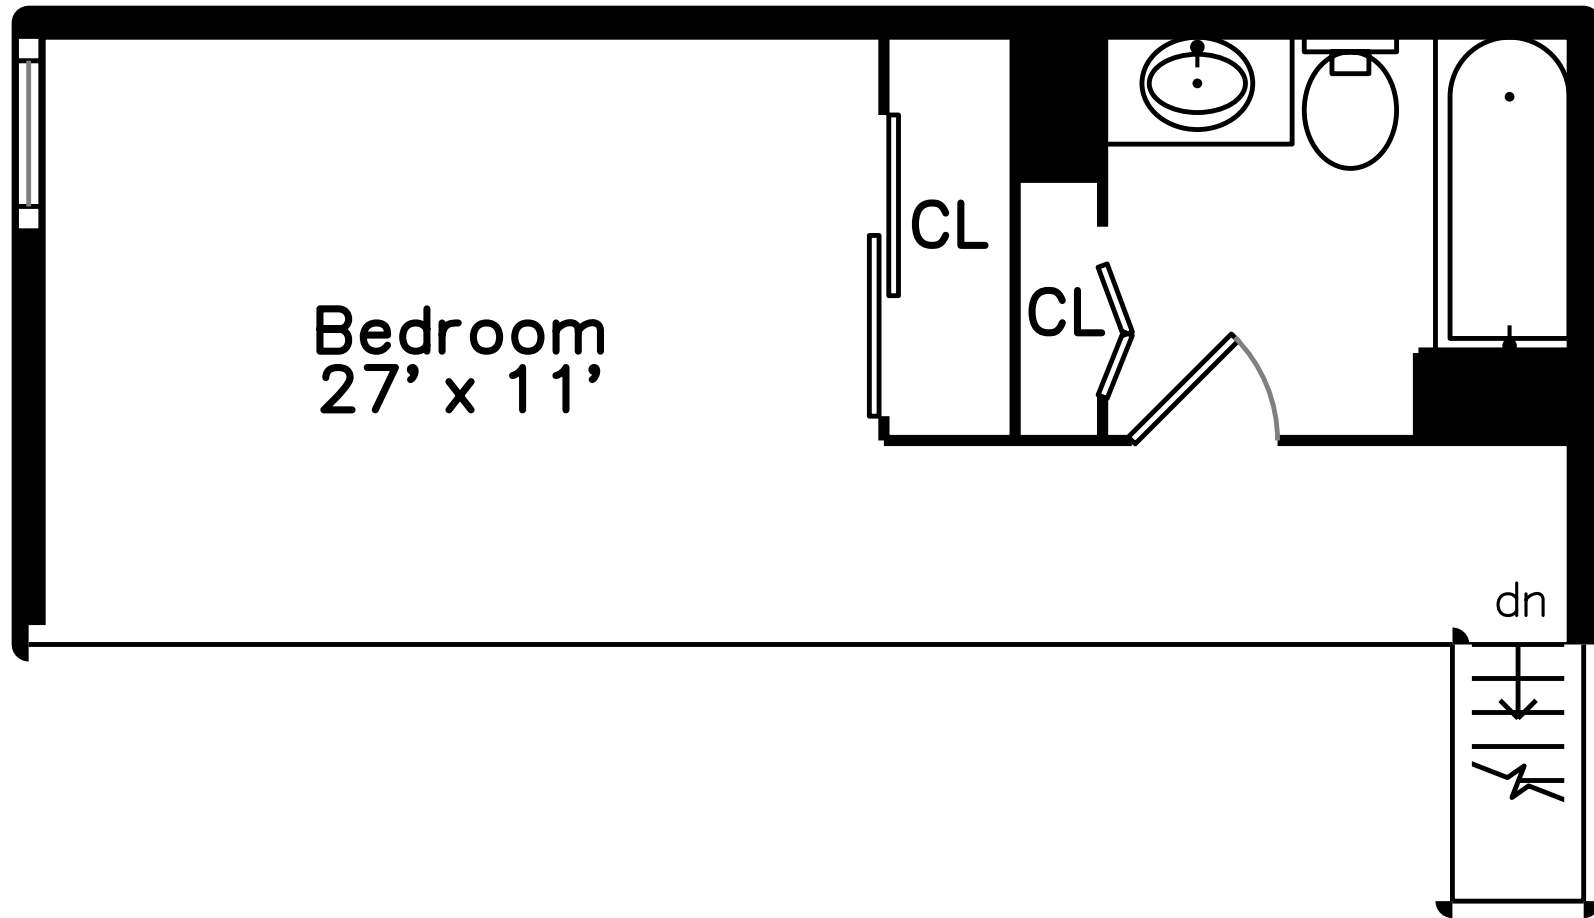

Upper

Main

15 Ocean Avenue #106
Revere, MA 02151

PicturePlan by  vis-home

Measurements may not be 100% accurate.
Floor plans are provided for convenience only.
Room sizes are not used to calculate area.

Upper

Main

Building

Back

Beach

Living Room

Living Room

Living Room

Living Room

Living Room

Living Room

Dining Room

Dining Room

Dining Room

Kitchen

Kitchen

Bedroom

Bathroom

Bedroom

Bedroom

Bathroom