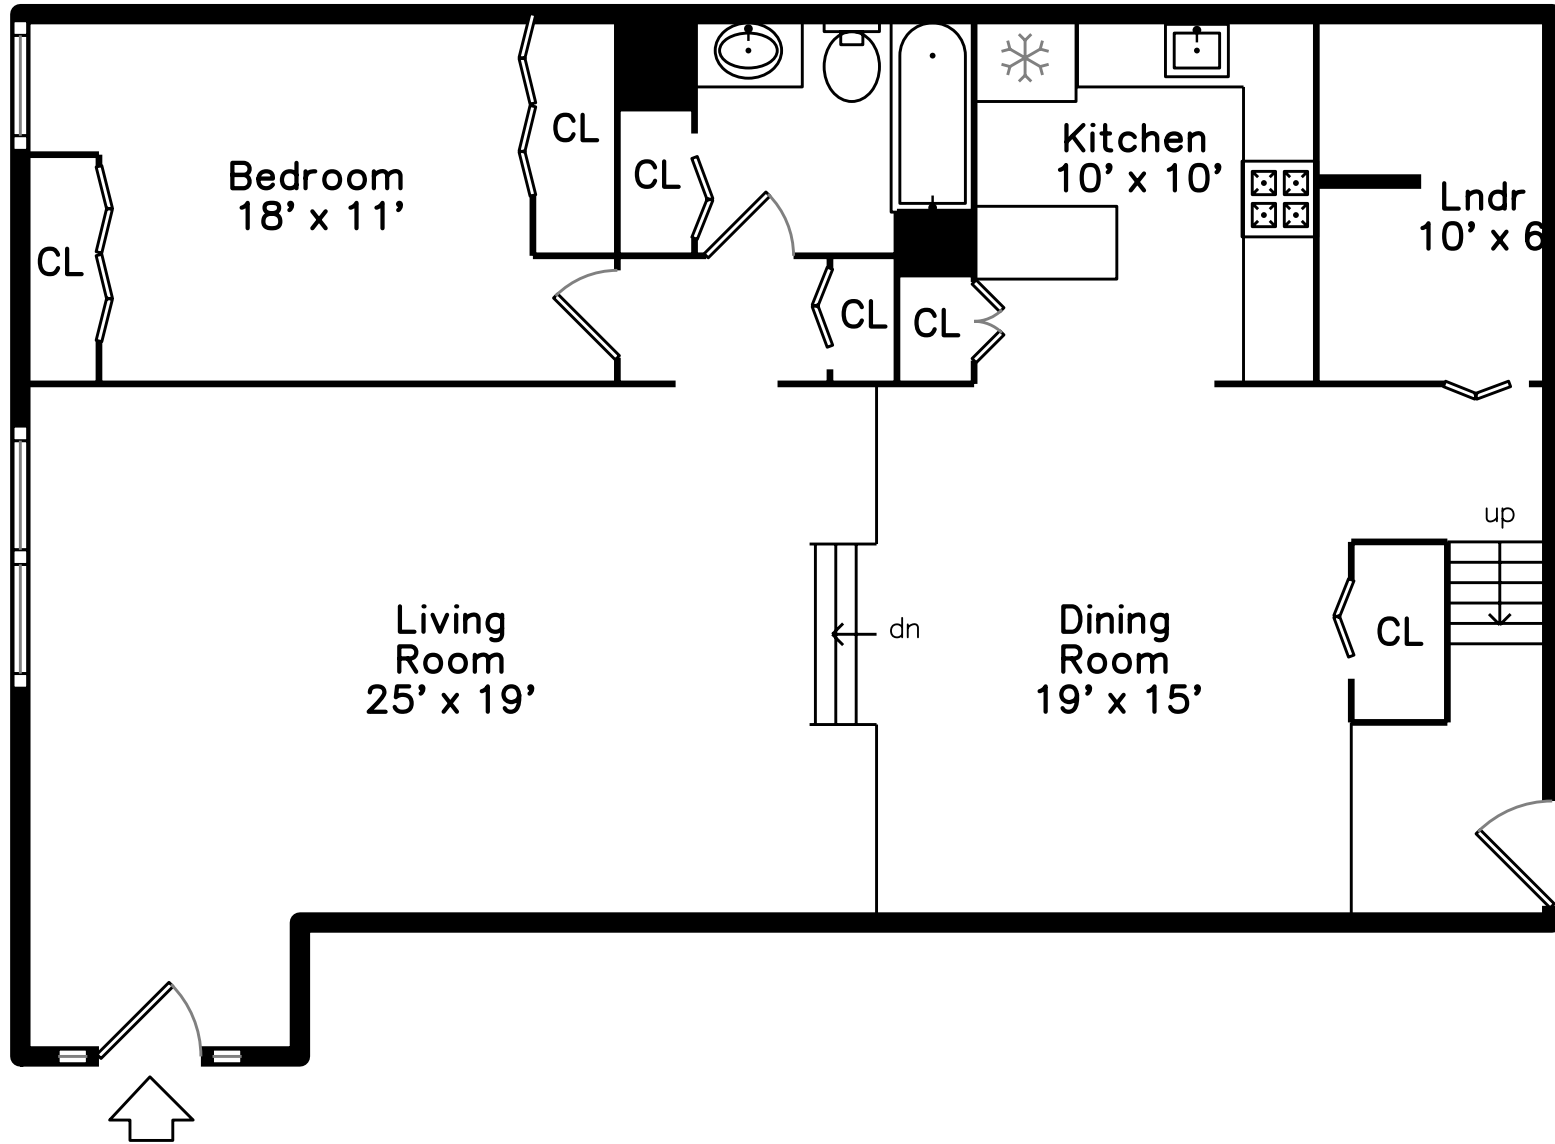

Upper

Main

15 Ocean Avenue #106
Revere, MA 02151

PicturePlan by  vis-home

Measurements may not be 100% accurate.
Floor plans are provided for convenience only.
Room sizes are not used to calculate area.

Upper

Main

Building

Back

Beach

Living Room

Living Room

Living Room

Living Room

Living Room

Living Room

Dining Room

Dining Room

Dining Room

Kitchen

Kitchen

Bedroom

Bathroom

Bedroom

Bedroom

Bathroom