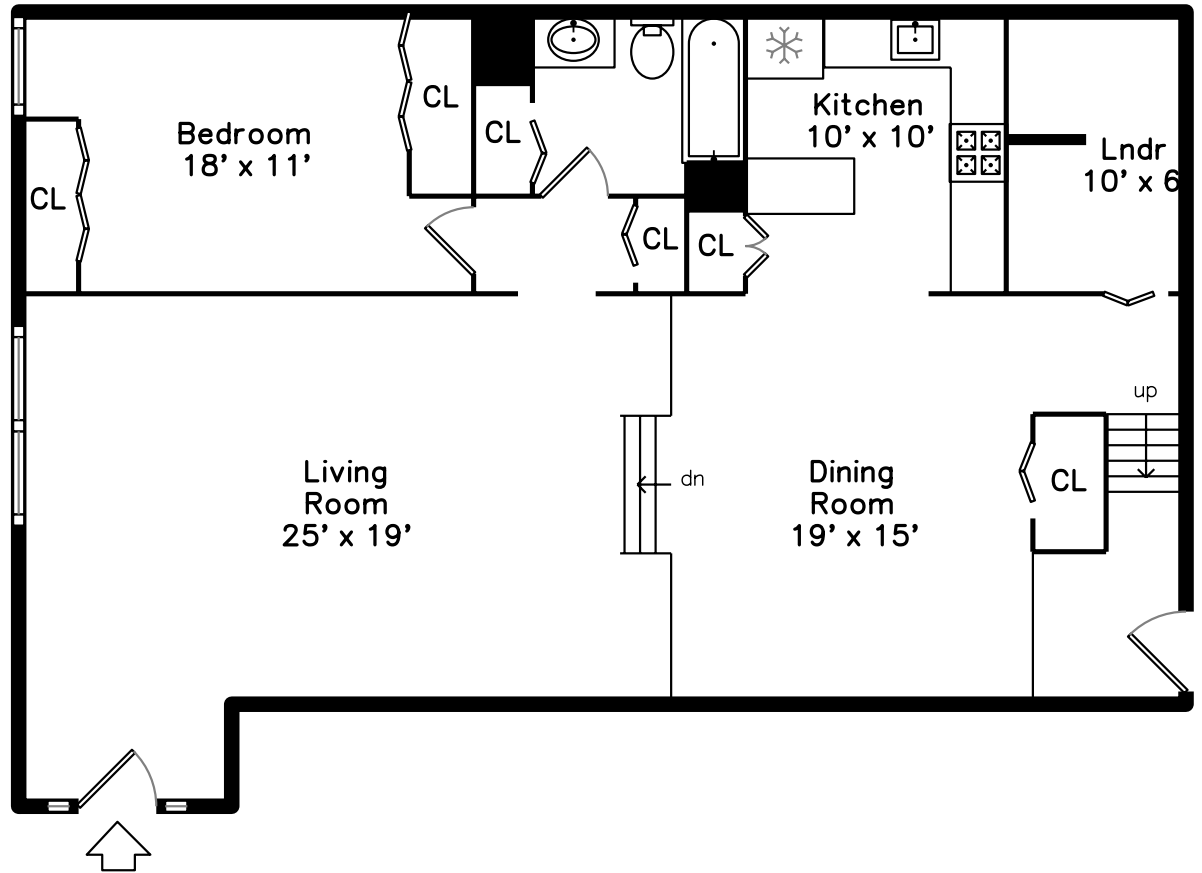

Upper

Main

15 Ocean Avenue #106
Revere, MA 02151

PicturePlan by  vis-home

Measurements may not be 100% accurate.
Floor plans are provided for convenience only.
Room sizes are not used to calculate area.

Upper

Main

Building

Back

Beach

Living Room

Living Room

Living Room

Living Room

Living Room

Living Room

Dining Room

Dining Room

Dining Room

Kitchen

Kitchen

Bedroom

Bathroom

Bedroom

Bedroom

Bathroom