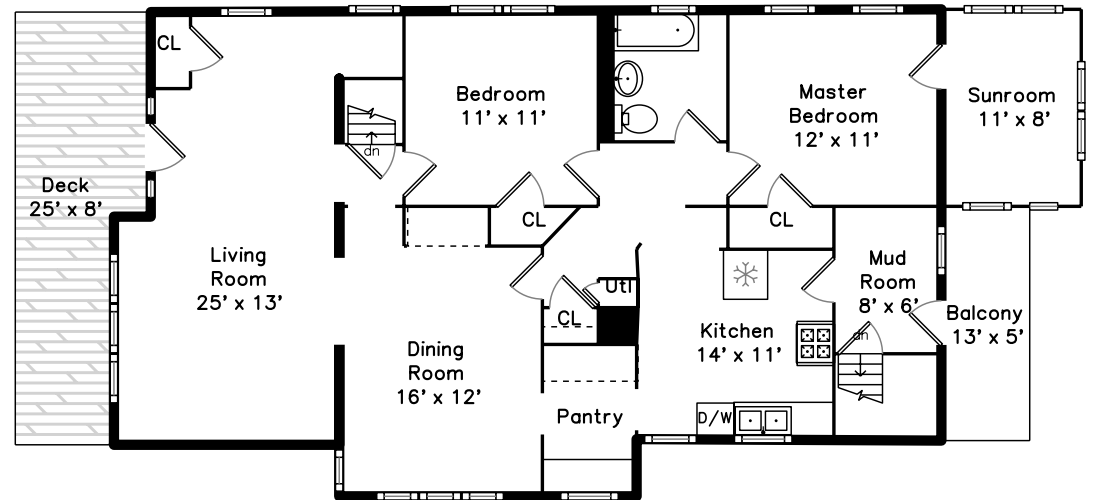

Upper

Main

195 Maplewood St #195
Watertown, MA 02472

PicturePlan by  vis-home

Measurements may not be 100% accurate.
Floor plans are provided for convenience only.
Room sizes are not used to calculate area.

Upper

Main

Outside

Outside

Outside

Living Room

Living Room

Living Room

Living Room

Living Room

Dining Room

Dining Room

Kitchen

Kitchen

Pantry

Master Bedroom

Master Bedroom

Master Bedroom

Bedroom

Bedroom

Bedroom

Bathroom

Mud Room

Sunroom