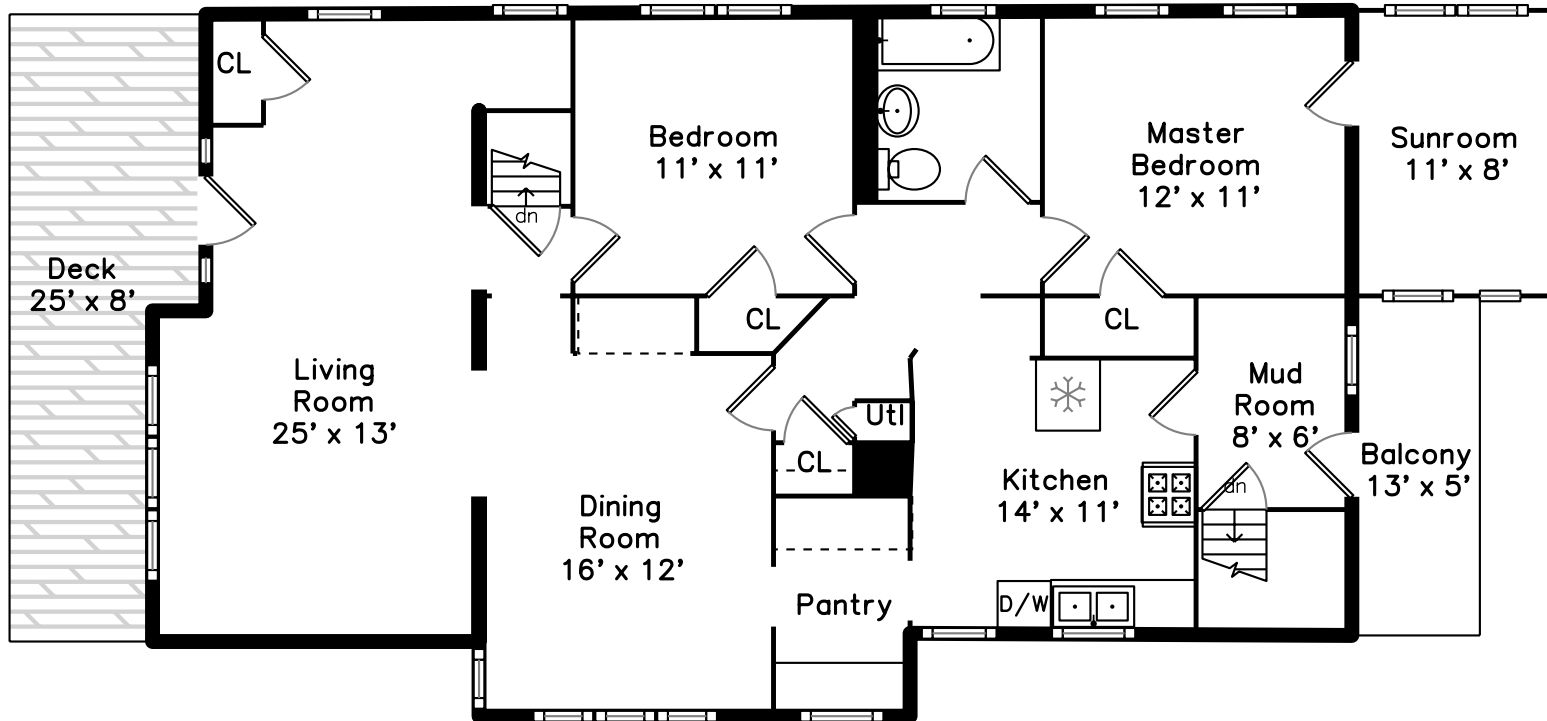

Upper

Main

195 Maplewood St #195
Watertown, MA 02472

PicturePlan by  vis-home

Measurements may not be 100% accurate.
Floor plans are provided for convenience only.
Room sizes are not used to calculate area.

Upper

Main

Outside

Outside

Outside

Living Room

Living Room

Living Room

Living Room

Living Room

Dining Room

Dining Room

Kitchen

Kitchen

Pantry

Master Bedroom

Master Bedroom

Master Bedroom

Bedroom

Bedroom

Bedroom

Bathroom

Mud Room

Sunroom