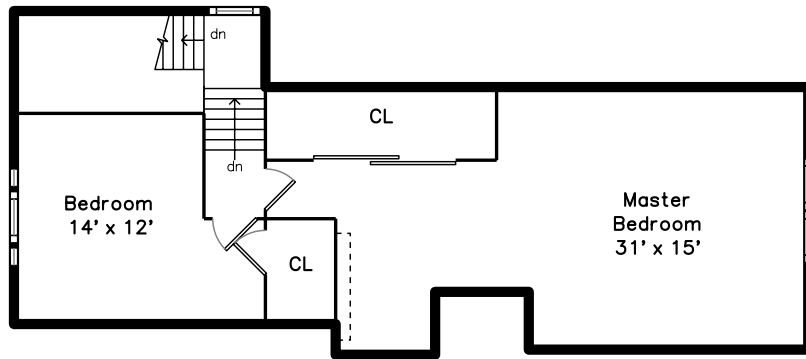

Upper

Main

195 Maplewood St #195
Watertown, MA 02472

PicturePlan by  vis-home

Measurements may not be 100% accurate.
Floor plans are provided for convenience only.
Room sizes are not used to calculate area.

Upper

Main

Outside

Outside

Outside

Living Room

Living Room

Living Room

Living Room

Living Room

Dining Room

Dining Room

Kitchen

Kitchen

Pantry

Master Bedroom

Master Bedroom

Master Bedroom

Bedroom

Bedroom

Bedroom

Bathroom

Mud Room

Sunroom