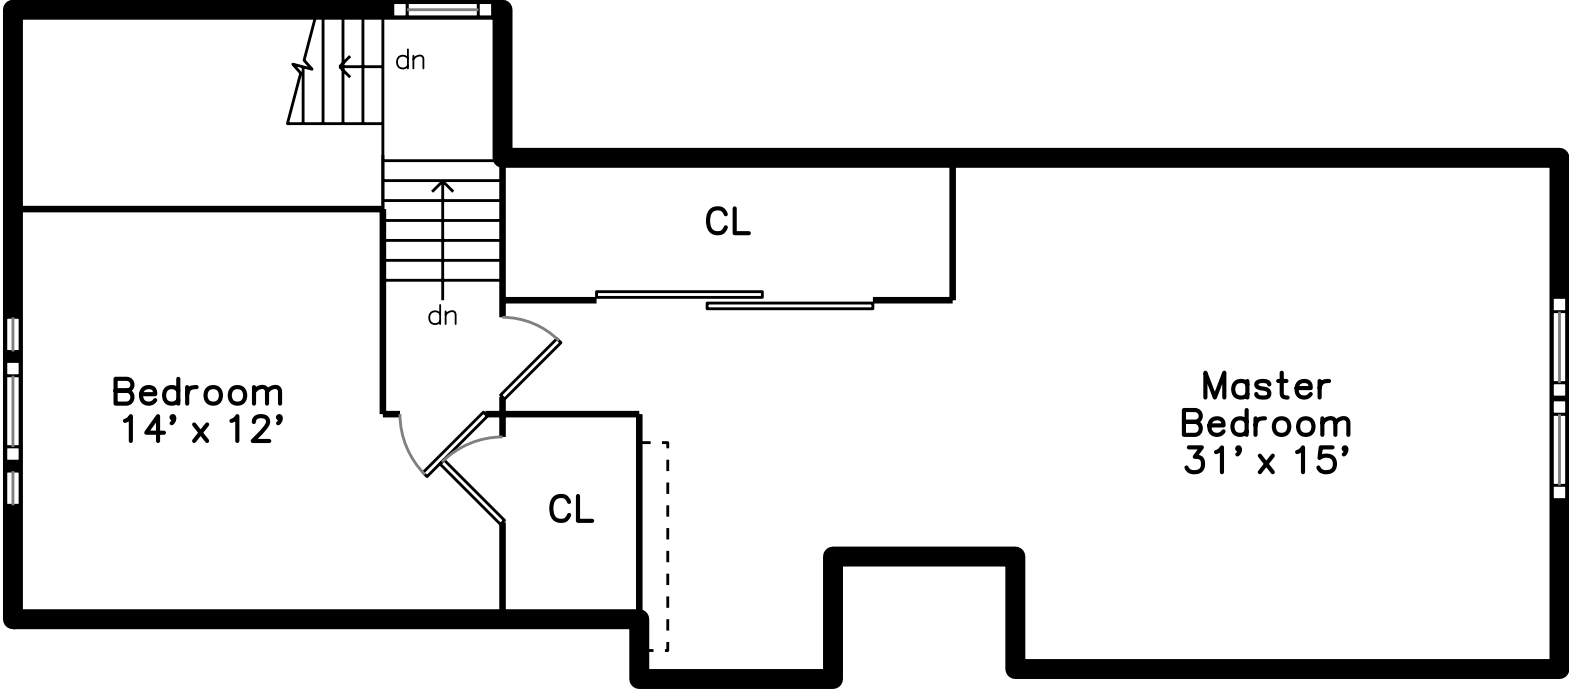

Upper

Main

195 Maplewood St #195
Watertown, MA 02472

PicturePlan by  vis-home

Measurements may not be 100% accurate.
Floor plans are provided for convenience only.
Room sizes are not used to calculate area.

Upper

Main

Outside

Outside

Outside

Living Room

Living Room

Living Room

Living Room

Living Room

Dining Room

Dining Room

Kitchen

Kitchen

Pantry

Master Bedroom

Master Bedroom

Master Bedroom

Bedroom

Bedroom

Bedroom

Bathroom

Mud Room

Sunroom