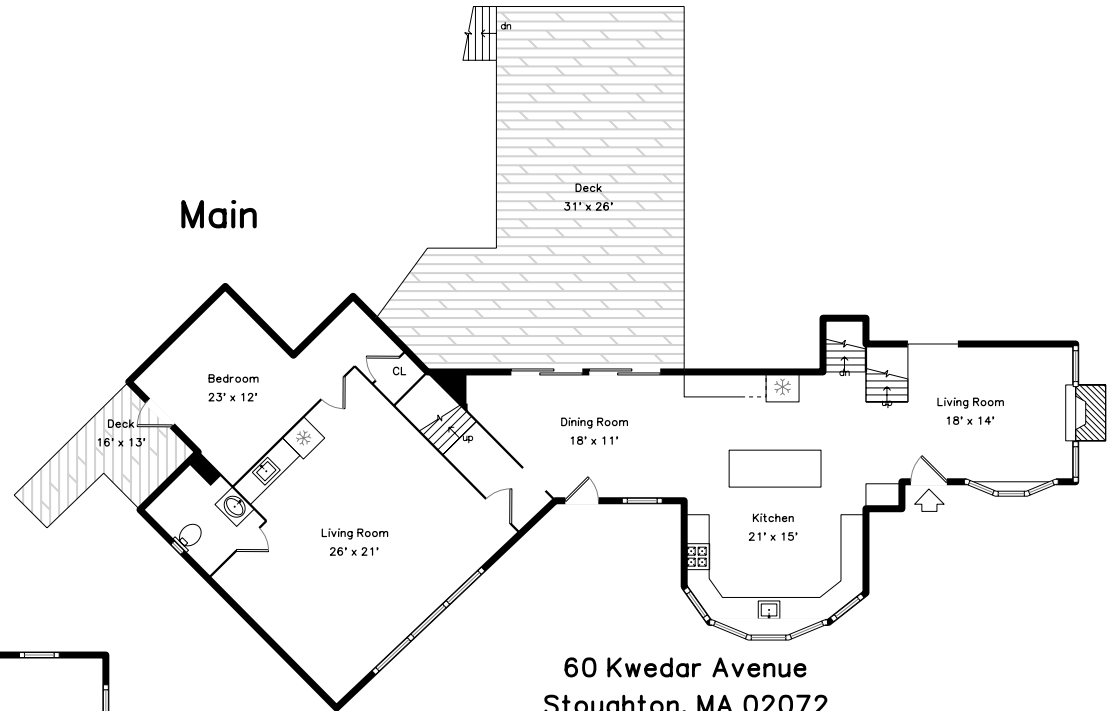

### Main

### Lower

60 Kwedar Avenue  
Stoughton, MA 02072

PicturePlan by  vis-home

Measurements may not be 100% accurate.  
Floor plans are provided for convenience only.  
Room sizes are not used to calculate area.

# Lower

Outside

Outside

Outside

Back

Back

Back

Dining Room