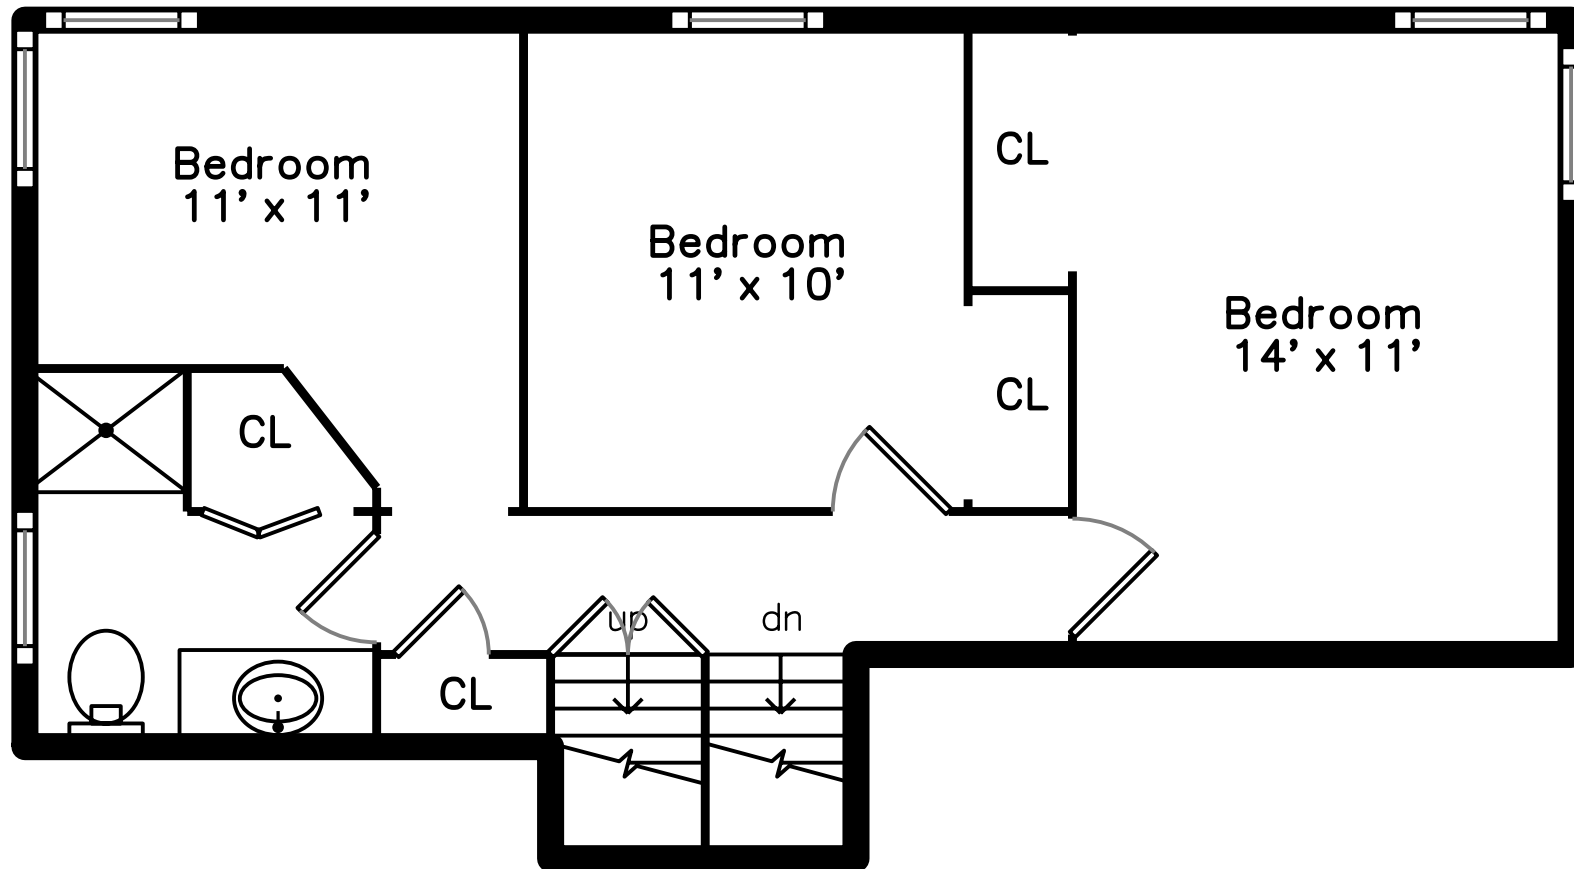

### Upper

### Lower

60 Kwedar Avenue  
Stoughton, MA 02072

PicturePlan by  vis-home

Measurements may not be 100% accurate.  
Floor plans are provided for convenience only.  
Room sizes are not used to calculate area.

# Lower

Outside

Outside

Outside

Back

Back

Back

Dining Room

Bedroom

Bedroom

Bathroom

Master Bedroom

Master Bedroom

Master Bathroom

Master Bathroom

Great Room