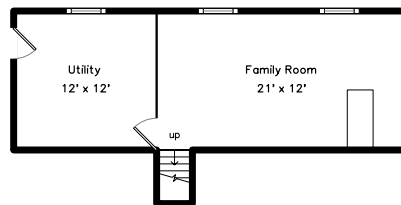

### Lower

60 Kwedar Avenue  
Stoughton, MA 02072

PicturePlan by  vis-home

Measurements may not be 100% accurate.  
Floor plans are provided for convenience only.  
Room sizes are not used to calculate area.