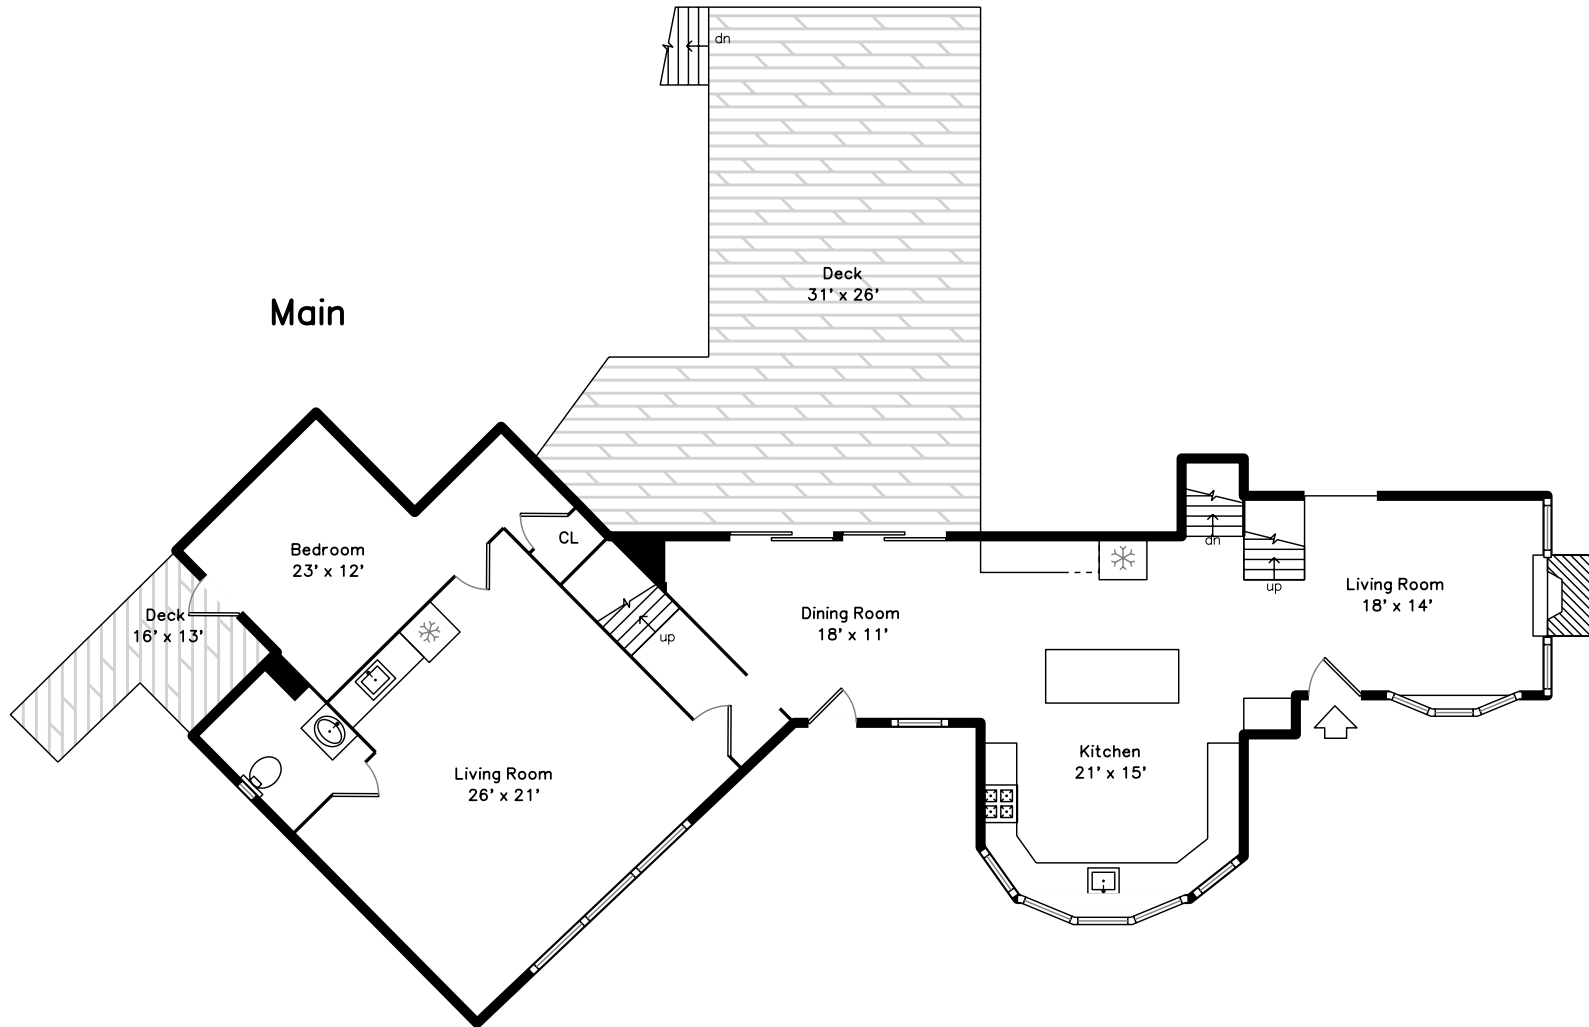

### Lower

60 Kwedar Avenue  
Stoughton, MA 02072

PicturePlan by  vis-home

Measurements may not be 100% accurate.  
Floor plans are provided for convenience only.  
Room sizes are not used to calculate area.

# Lower

Outside

Outside

Outside

Back

Back

Back

Dining Room