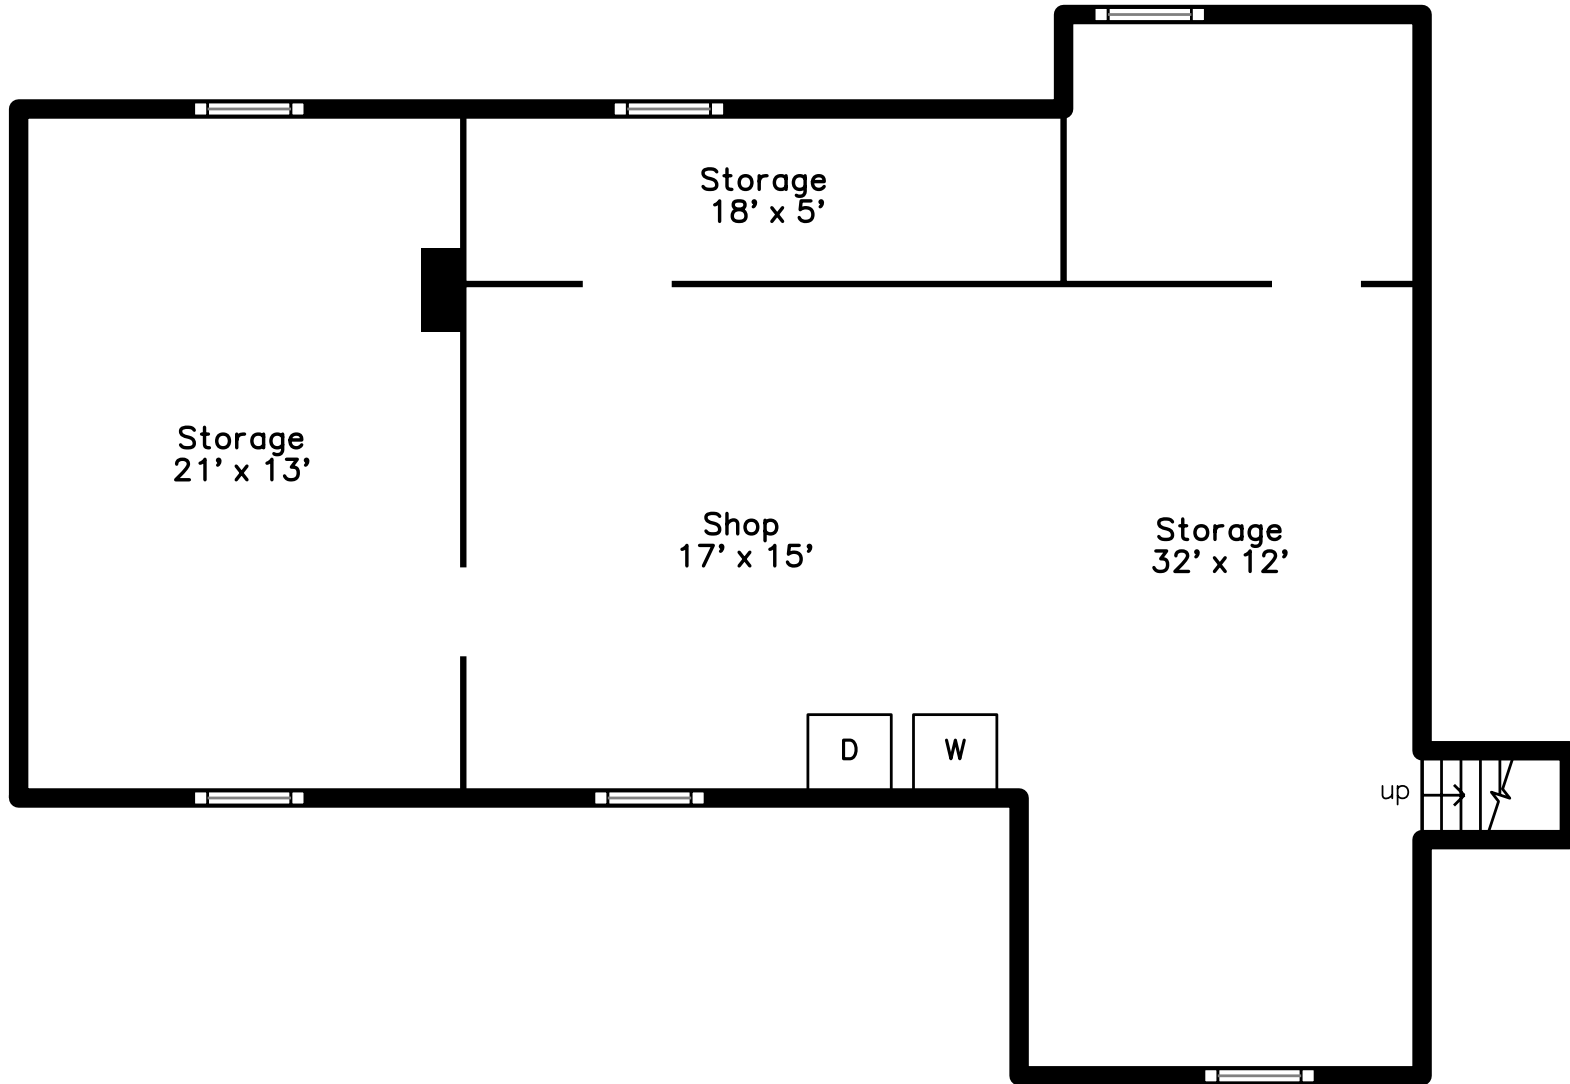

Upper

Main

Basement

76 Maple Street
Acton, MA 01720

PicturePlan by vis-home

Measurements may not be 100% accurate.
Floor plans are provided for convenience only.
Room sizes are not used to calculate area.

Upper

Main

Basement

Outside

Outside

Outside

Outside

Outside

Outside

Hall

Living Room

Living Room

Living Room

Living Room

Living Room

Dining Room

Dining Room

Kitchen

Kitchen

Kitchen

Family Room

Family Room

Family Room

Office

Office