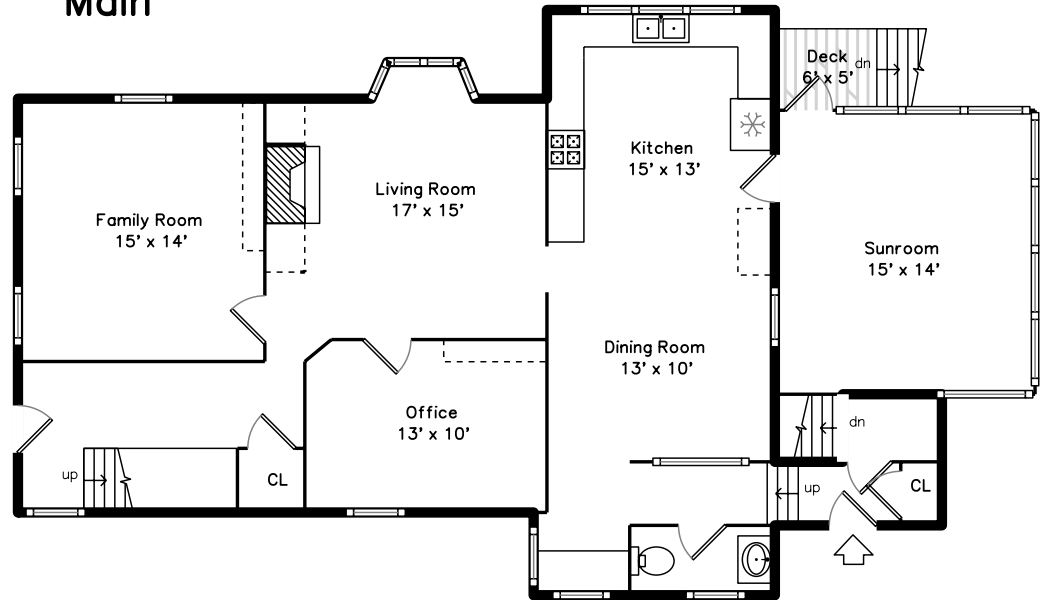

Upper

Main

Basement

76 Maple Street
Acton, MA 01720

PicturePlan by vis-home

Measurements may not be 100% accurate.
Floor plans are provided for convenience only.
Room sizes are not used to calculate area.

Upper

Main

Basement

Outside

Outside

Outside

Outside

Outside

Outside

Hall

Living Room

Living Room

Living Room

Living Room

Living Room

Dining Room

Dining Room

Kitchen

Kitchen

Kitchen

Family Room

Family Room

Family Room

Office

Office