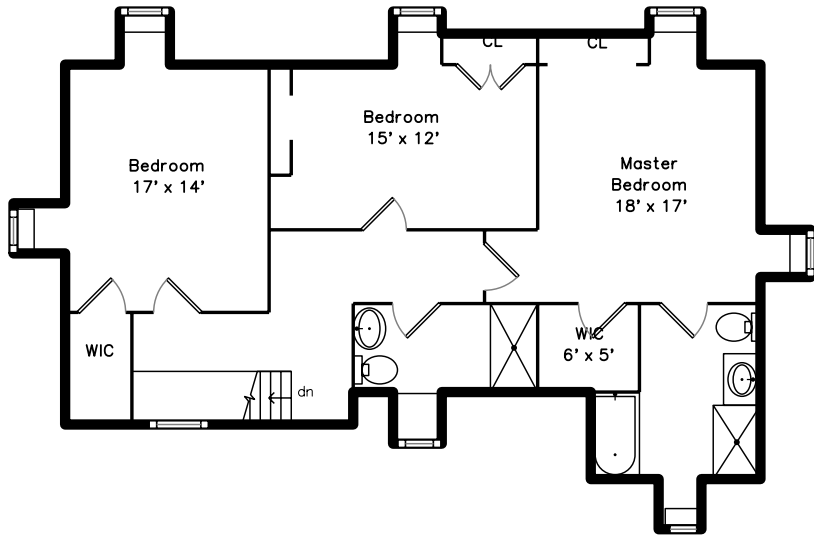

Upper

Main

Basement

76 Maple Street
Acton, MA 01720

PicturePlan by vis-home

Measurements may not be 100% accurate.
Floor plans are provided for convenience only.
Room sizes are not used to calculate area.

Upper

Main

Basement

Outside

Outside

Outside

Outside

Outside

Outside

Hall

Living Room

Living Room

Living Room

Living Room

Living Room

Dining Room

Dining Room

Bathroom

Bathroom

Hall

Hall