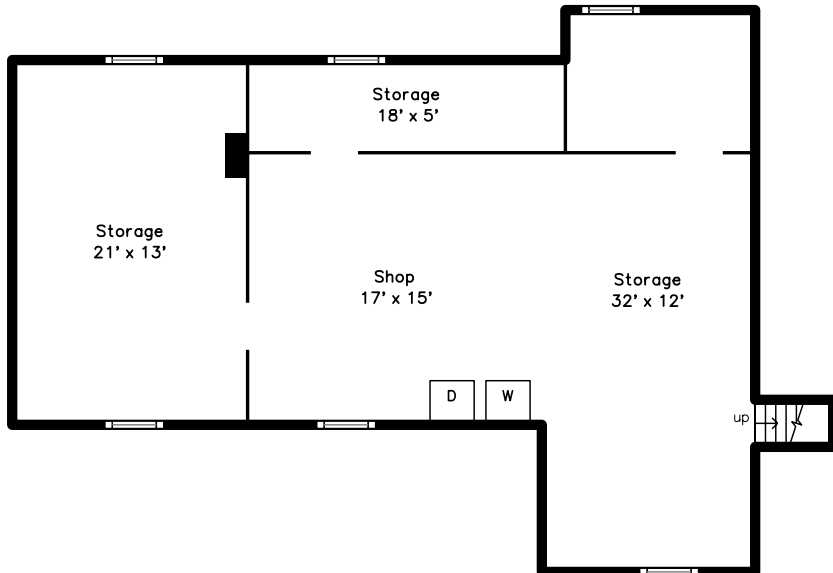

Upper

Main

Basement

76 Maple Street
Acton, MA 01720

PicturePlan by vis-home

Measurements may not be 100% accurate.
Floor plans are provided for convenience only.
Room sizes are not used to calculate area.

Upper

Main

Basement

Outside

Outside

Outside

Outside

Outside

Outside

Hall

Living Room

Living Room

Living Room

Living Room

Living Room

Dining Room

Dining Room