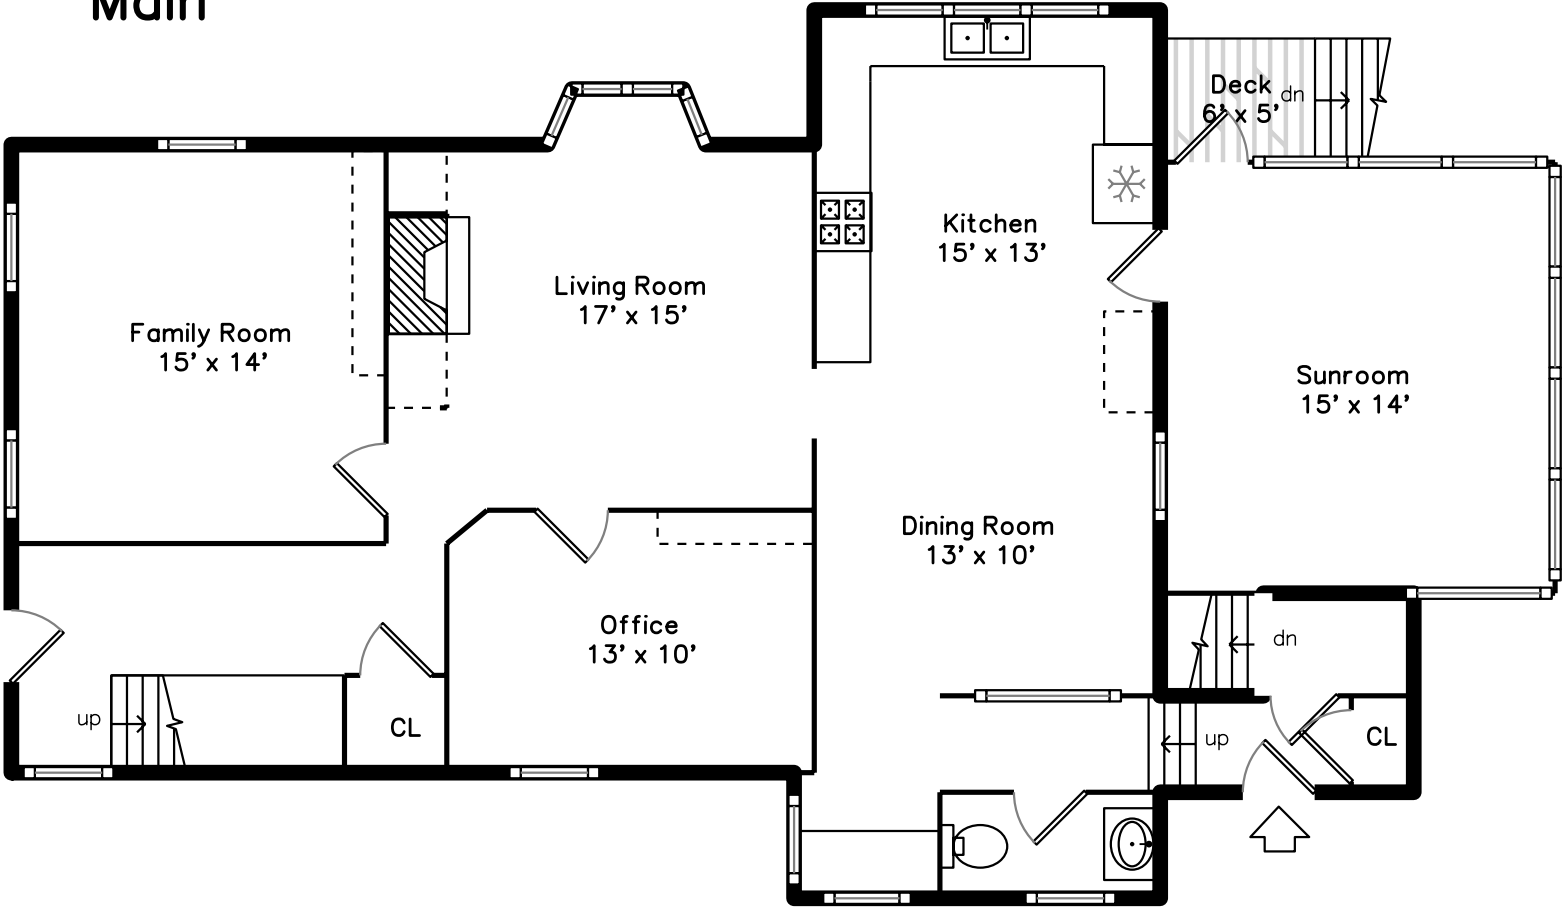

Upper

Main

Basement

76 Maple Street
Acton, MA 01720

PicturePlan by vis-home

Measurements may not be 100% accurate.
Floor plans are provided for convenience only.
Room sizes are not used to calculate area.

Upper

Main

Basement

Outside

Outside

Outside

Outside

Outside

Outside

Hall

Living Room

Living Room

Living Room

Living Room

Living Room

Dining Room

Dining Room

Kitchen

Kitchen

Kitchen

Family Room

Family Room

Family Room

Office

Office