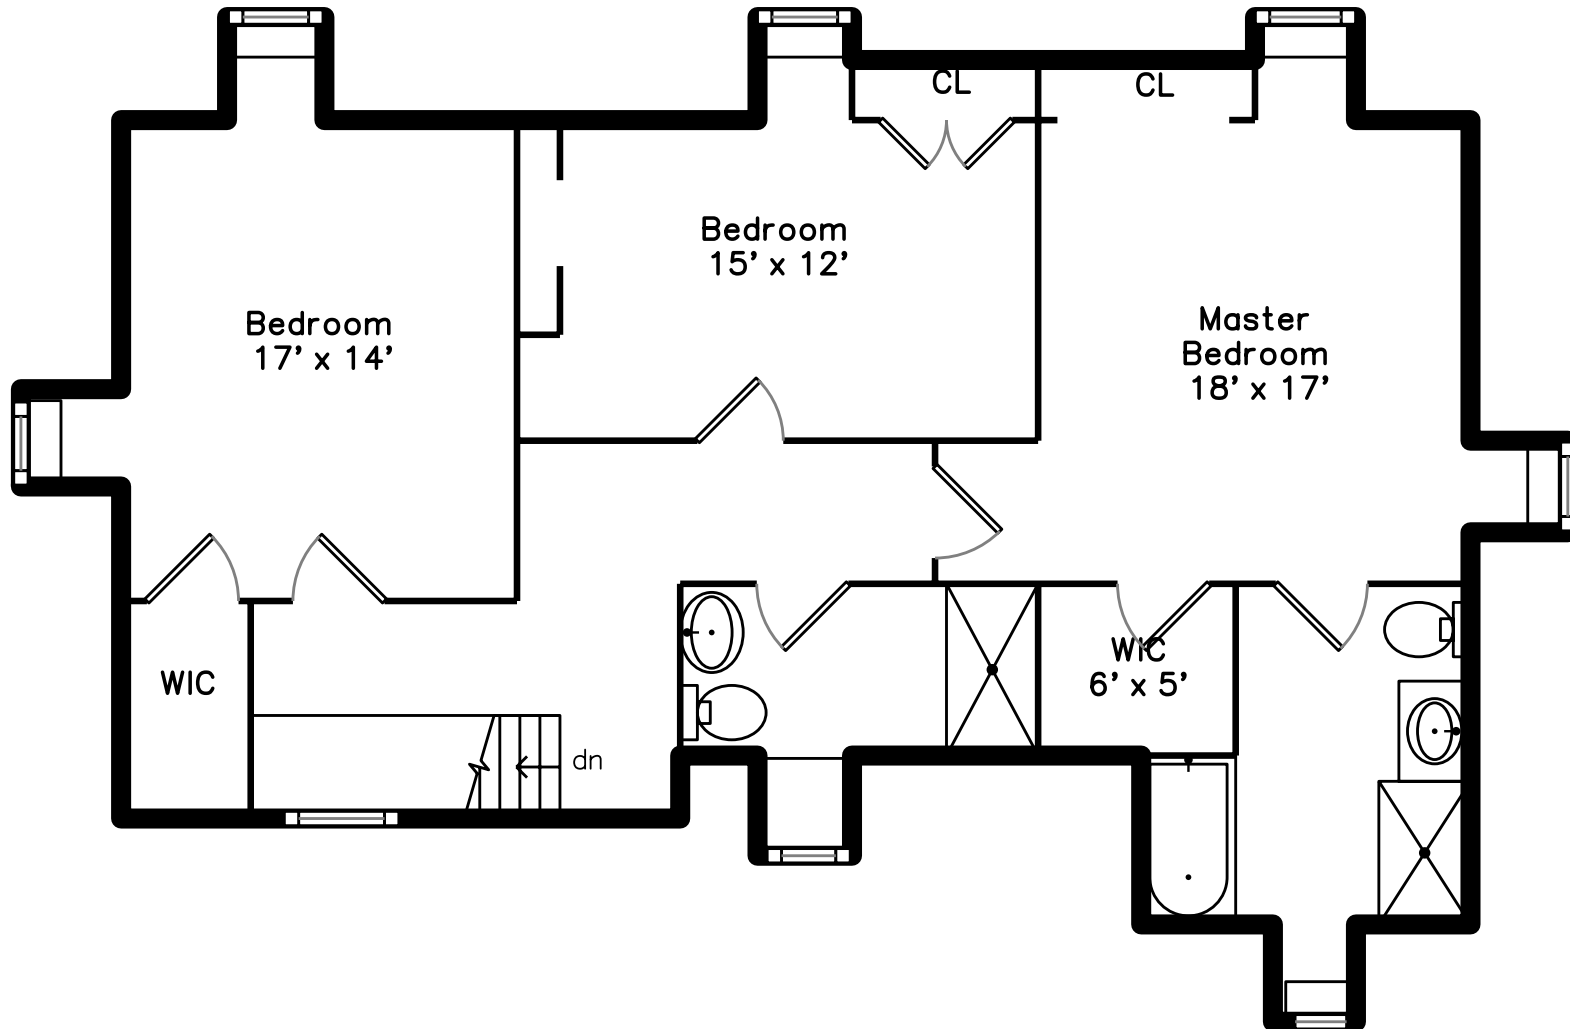

Upper

Main

Basement

76 Maple Street
Acton, MA 01720

PicturePlan by vis-home

Measurements may not be 100% accurate.
Floor plans are provided for convenience only.
Room sizes are not used to calculate area.

Upper

Main

Basement

Outside

Outside

Outside

Outside

Outside

Outside

Hall

Living Room

Living Room

Living Room

Living Room

Living Room

Dining Room

Dining Room

Kitchen

Kitchen

Kitchen

Family Room

Family Room

Family Room

Office

Office