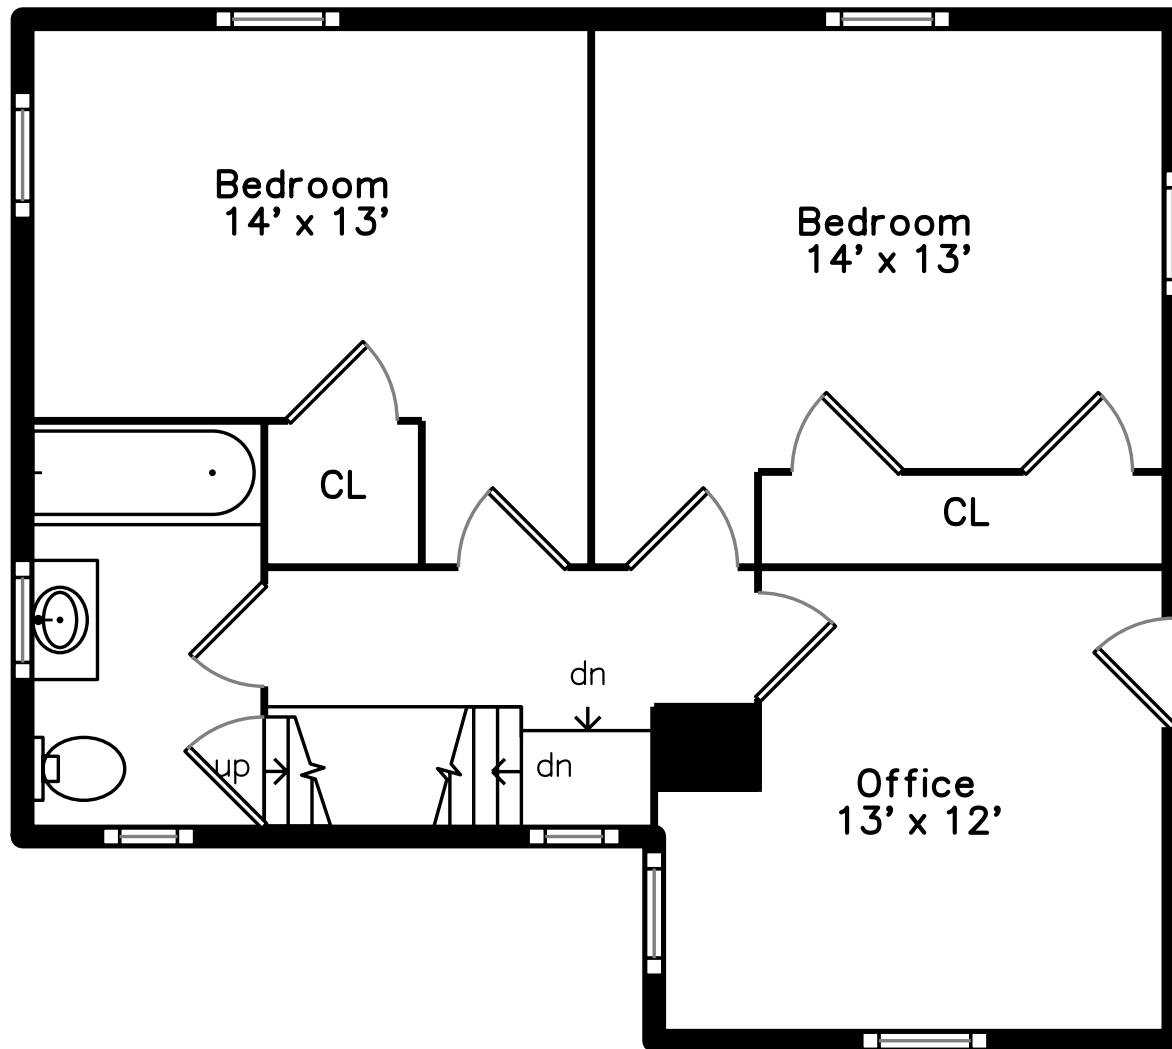

Top

Upper

200 North Street
Newton, MA 02460

PicturePlan by vis-home

Measurements may not be 100% accurate.
Floor plans are provided for convenience only.
Room sizes are not used to calculate area.

Main

Lower

Top

Upper

Main

Lower

Front

Front

Back

Back

Back

Patio

Patio

Porch

Side

Foyer

Living Room

Living Room

Living Room

Dining Room

Dining Room

Dining Room

Kitchen

Kitchen

Kitchen

Bathroom