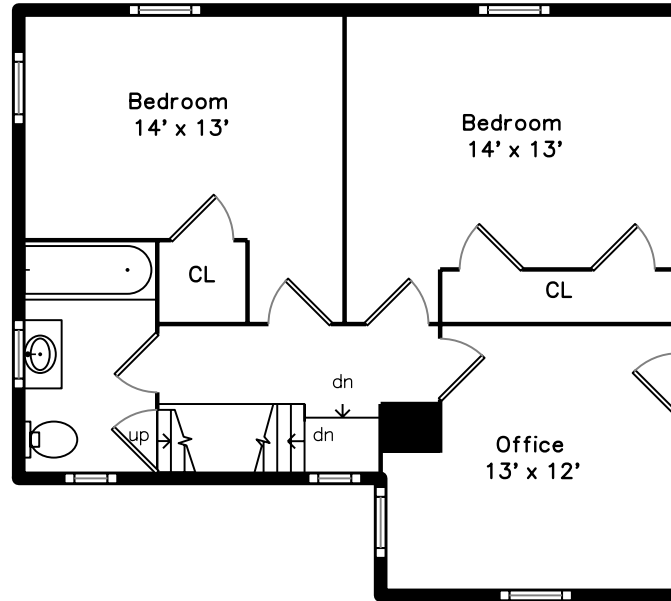

Top

Upper

200 North Street
Newton, MA 02460

PicturePlan by vis-home

Measurements may not be 100% accurate.
Floor plans are provided for convenience only.
Room sizes are not used to calculate area.

Main

Lower

Top

Upper

Main

Lower

Front

Front

Back

Back

Back

Patio

Patio

Porch

Side

Foyer

Living Room

Living Room

Living Room

Dining Room

Dining Room

Dining Room

Kitchen

Kitchen

Kitchen

Bathroom