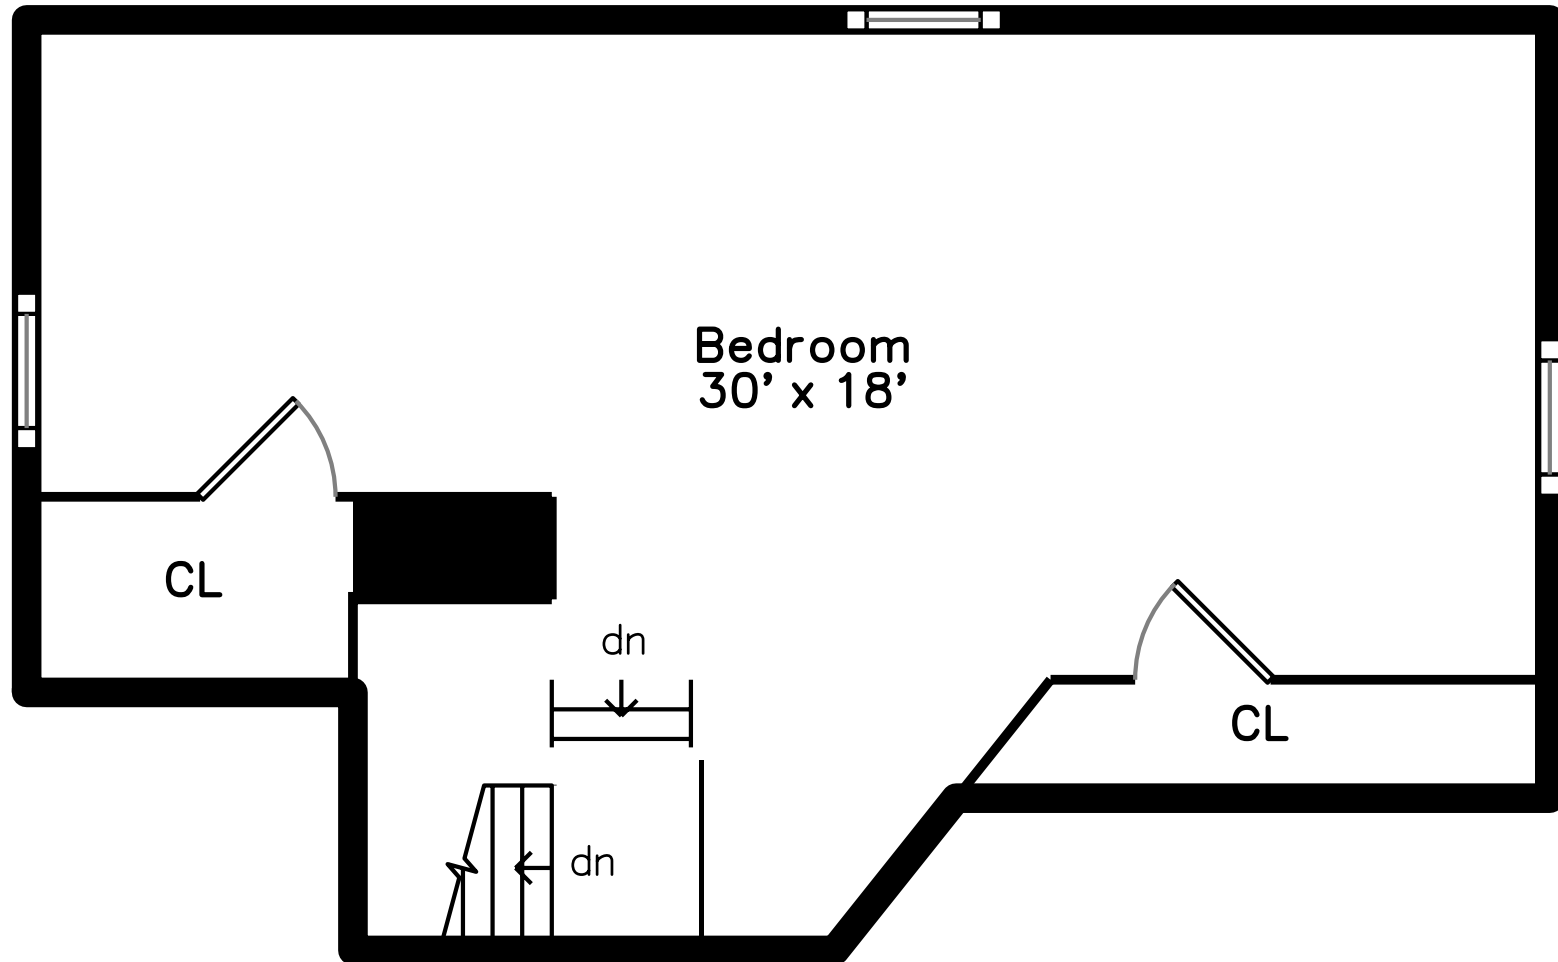

Top

Upper

200 North Street
Newton, MA 02460

PicturePlan by vis-home

Measurements may not be 100% accurate.
Floor plans are provided for convenience only.
Room sizes are not used to calculate area.

Main

Lower

Top

Upper

Main

Lower

Front

Front

Back

Back

Back

Patio

Patio

Porch

Side

Foyer

Living Room

Living Room

Living Room

Dining Room

Dining Room

Dining Room

Kitchen

Kitchen

Kitchen

Bathroom