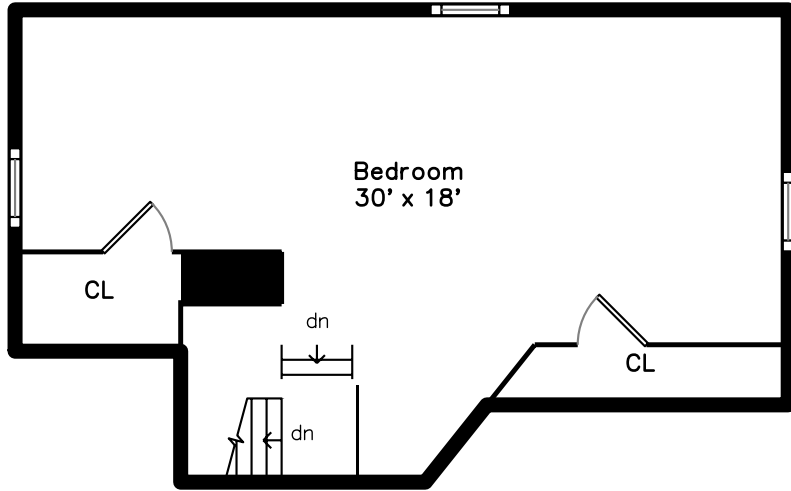

Top

Upper

200 North Street
Newton, MA 02460

PicturePlan by vis-home

Measurements may not be 100% accurate.
Floor plans are provided for convenience only.
Room sizes are not used to calculate area.

Main

Lower

Top

Upper

Main

Lower

Front

Front

Back

Back

Back

Patio

Patio

Porch

Side

Foyer

Living Room

Living Room

Living Room

Dining Room

Dining Room

Dining Room

Kitchen

Kitchen

Kitchen

Bathroom