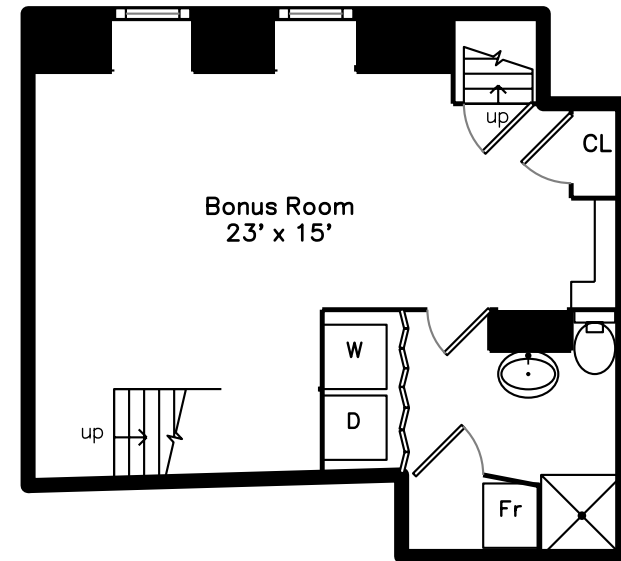

Top

Upper

200 North Street
Newton, MA 02460

PicturePlan by vis-home

Measurements may not be 100% accurate.
Floor plans are provided for convenience only.
Room sizes are not used to calculate area.

Main

Lower

Top

Upper

Main

Lower

Front

Front

Back

Back

Back

Patio

Patio

Porch

Side

Foyer

Living Room

Living Room

Living Room

Dining Room

Dining Room

Dining Room

Kitchen

Kitchen

Kitchen

Bathroom