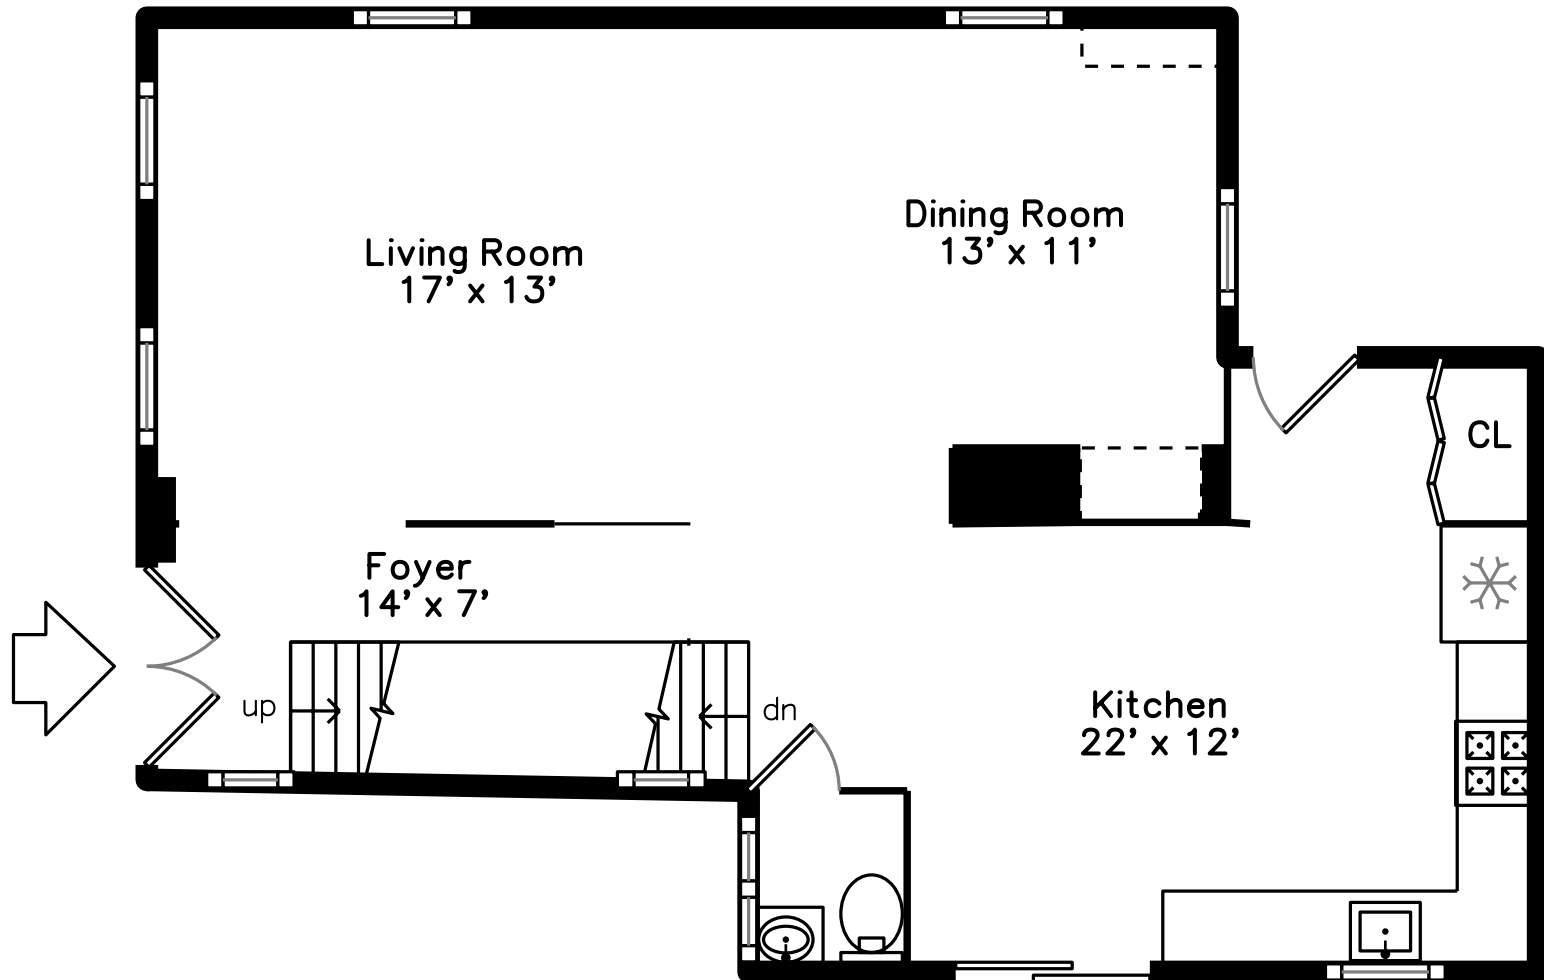

Top

Upper

200 North Street
Newton, MA 02460

PicturePlan by vis-home

Measurements may not be 100% accurate.
Floor plans are provided for convenience only.
Room sizes are not used to calculate area.

Main

Lower

Top

Upper

Main

Lower

Front

Front

Back

Back

Back

Patio

Patio

Porch

Side

Foyer

Living Room

Living Room

Living Room

Dining Room

Dining Room

Dining Room

Kitchen

Kitchen

Kitchen

Bathroom