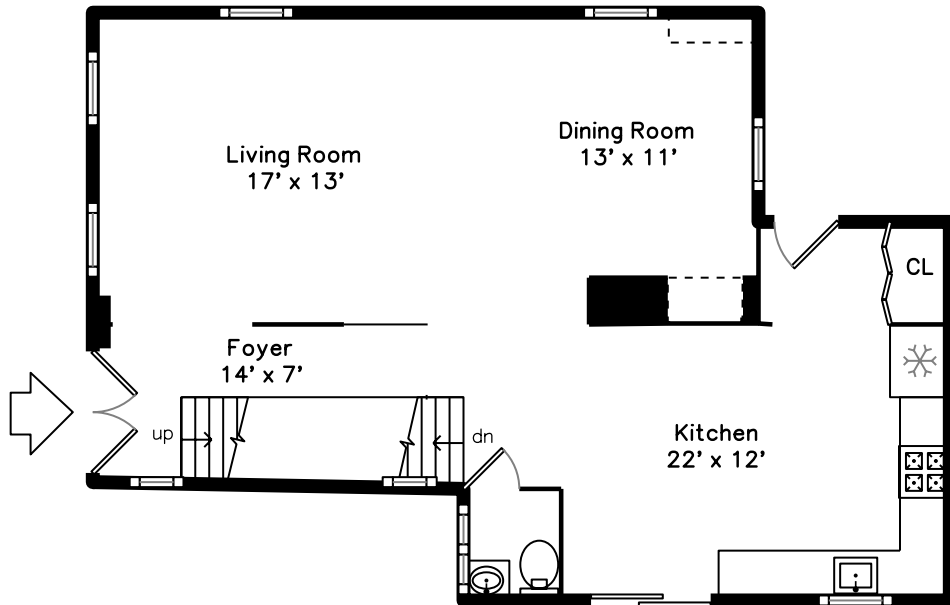

Top

Upper

200 North Street
Newton, MA 02460

PicturePlan by vis-home

Measurements may not be 100% accurate.
Floor plans are provided for convenience only.
Room sizes are not used to calculate area.

Main

Lower

Top

Upper

Main

Lower

Front

Front

Back

Back

Back

Patio

Patio

Porch

Side

Foyer

Living Room

Living Room

Living Room

Dining Room

Dining Room

Dining Room

Kitchen

Kitchen

Kitchen

Bathroom