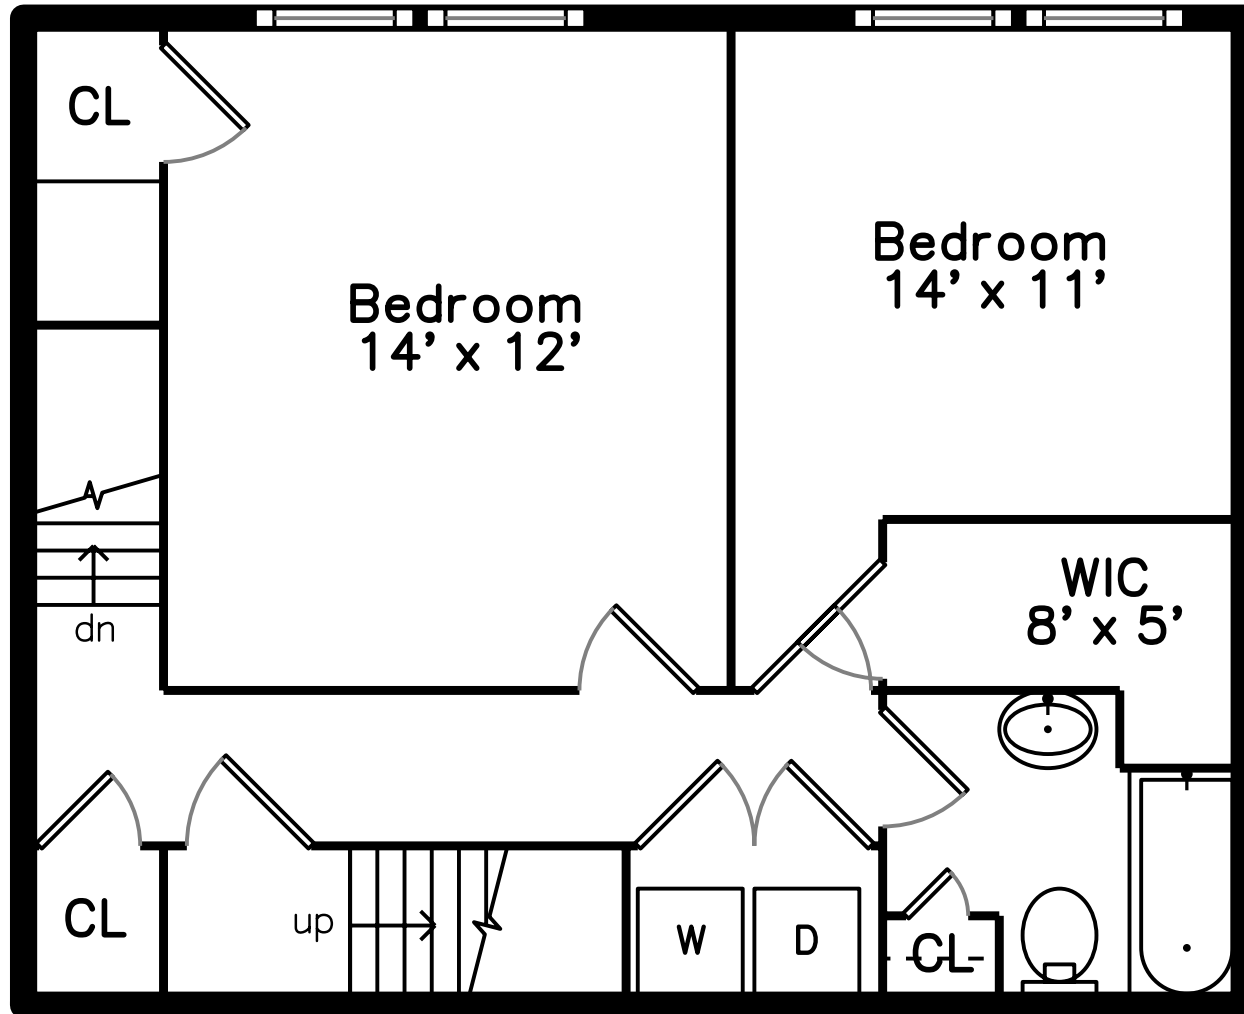

Top

Main

Upper

429 Norfolk Street 1
Somerville, MA 02143

PicturePlan by  vis-home

Measurements may not be 100% accurate.
Floor plans are provided for convenience only.
Room sizes are not used to calculate area.

Top

Upper

Main

Outside

Outside

Living Dining Room

Living Dining Room

Living Dining Room

Living Dining Room

Living Dining Room

Living Dining

Kitchen

Kitchen

Bathroom

Hall

Bedroom

Bedroom

Bedroom

Bathroom

Master Bedroom

Master Bedroom

Master Bedroom

Master Bedroom

Master Bedroom