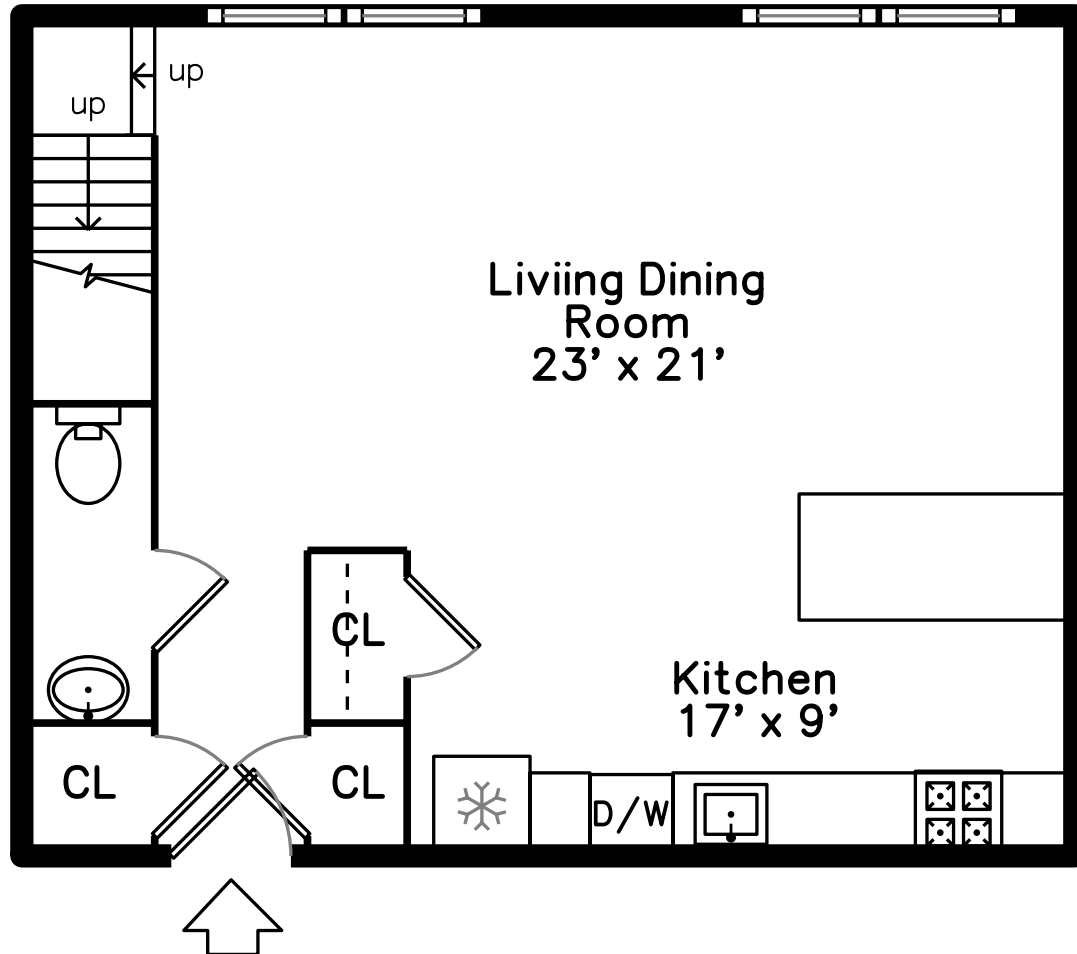

Top

Main

Upper

429 Norfolk Street 1
Somerville, MA 02143

PicturePlan by  vis-home

Measurements may not be 100% accurate.
Floor plans are provided for convenience only.
Room sizes are not used to calculate area.

Top

Upper

Main

Outside

Outside

Living Dining Room

Living Dining Room

Living Dining Room

Living Dining Room

Living Dining Room

Living Dining

Kitchen

Kitchen

Bathroom

Hall

Bedroom

Master Bedroom

Master Bathroom

WalkInCloset