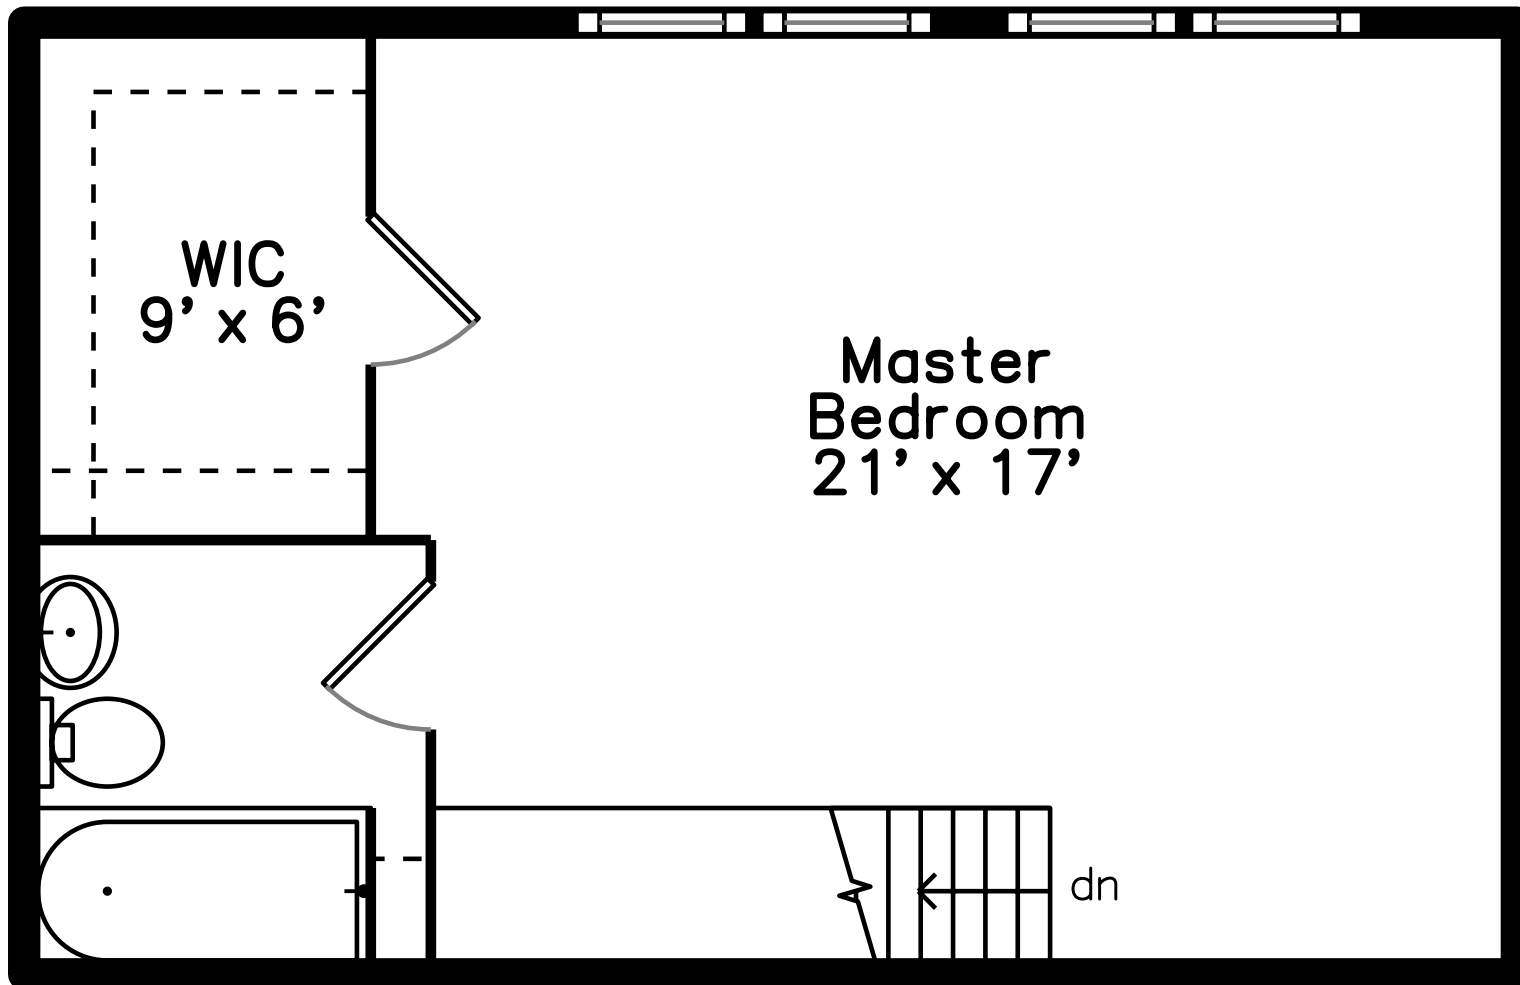

Top

Main

Upper

429 Norfolk Street 1
Somerville, MA 02143

PicturePlan by  vis-home

Measurements may not be 100% accurate.
Floor plans are provided for convenience only.
Room sizes are not used to calculate area.

Top

Upper

Main

Outside

Outside

Living Dining Room

Living Dining Room

Living Dining Room

Living Dining Room

Living Dining Room

Living Dining

Kitchen

Kitchen

Bathroom

Hall

Bedroom