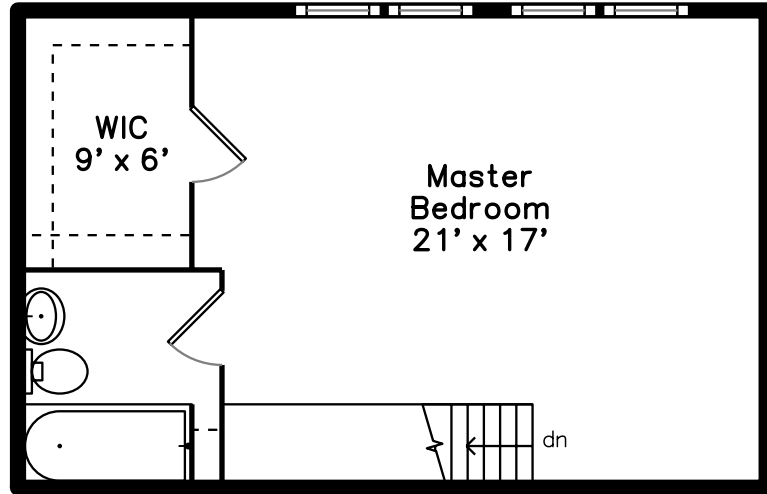

Top

Main

Upper

429 Norfolk Street 1
Somerville, MA 02143

PicturePlan by  vis-home

Measurements may not be 100% accurate.
Floor plans are provided for convenience only.
Room sizes are not used to calculate area.

Living Dining Room

Living Dining Room

Living Dining

Kitchen

Kitchen

Bathroom

Hall

Bedroom