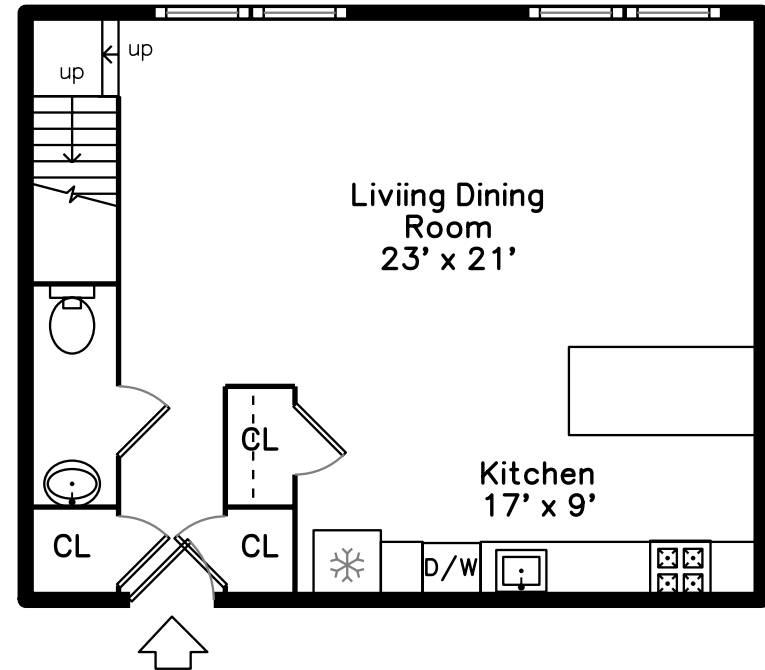

Top

Main

Upper

429 Norfolk Street 1
Somerville, MA 02143

PicturePlan by  vis-home

Measurements may not be 100% accurate.
Floor plans are provided for convenience only.
Room sizes are not used to calculate area.

Top

Upper

Main

Outside

Outside

Living Dining Room

Living Dining Room

Living Dining Room

Living Dining Room

Living Dining Room

Living Dining

Kitchen

Kitchen

Bathroom

Hall

Bedroom

Master Bedroom

Master Bathroom

WalkInCloset