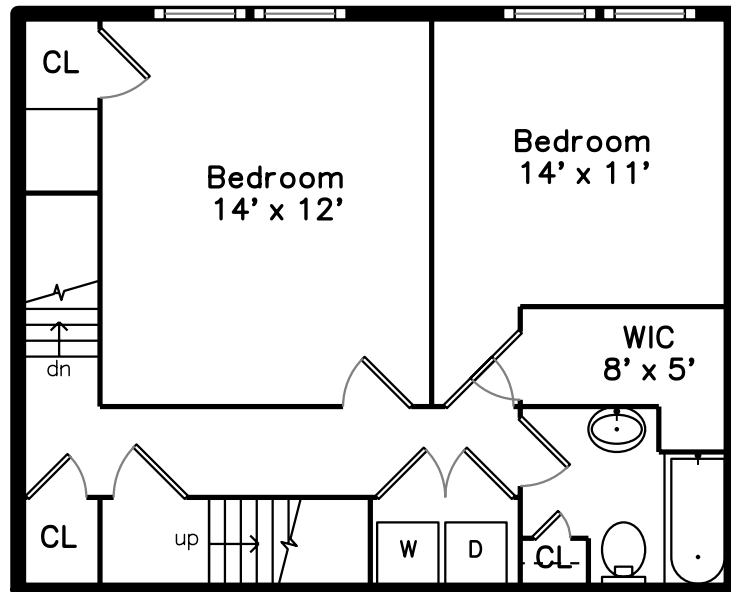

Top

Main

Upper

429 Norfolk Street 1
Somerville, MA 02143

PicturePlan by  vis-home

Measurements may not be 100% accurate.
Floor plans are provided for convenience only.
Room sizes are not used to calculate area.

Top

Upper

Main

Outside

Outside

Living Dining Room

Living Dining Room

Living Dining Room

Living Dining Room

Living Dining Room

Living Dining

Kitchen

Kitchen

Bathroom

Hall

Bedroom

Bedroom

Bedroom

Bathroom

Master Bedroom

Master Bedroom

Master Bedroom

Master Bedroom

Master Bedroom