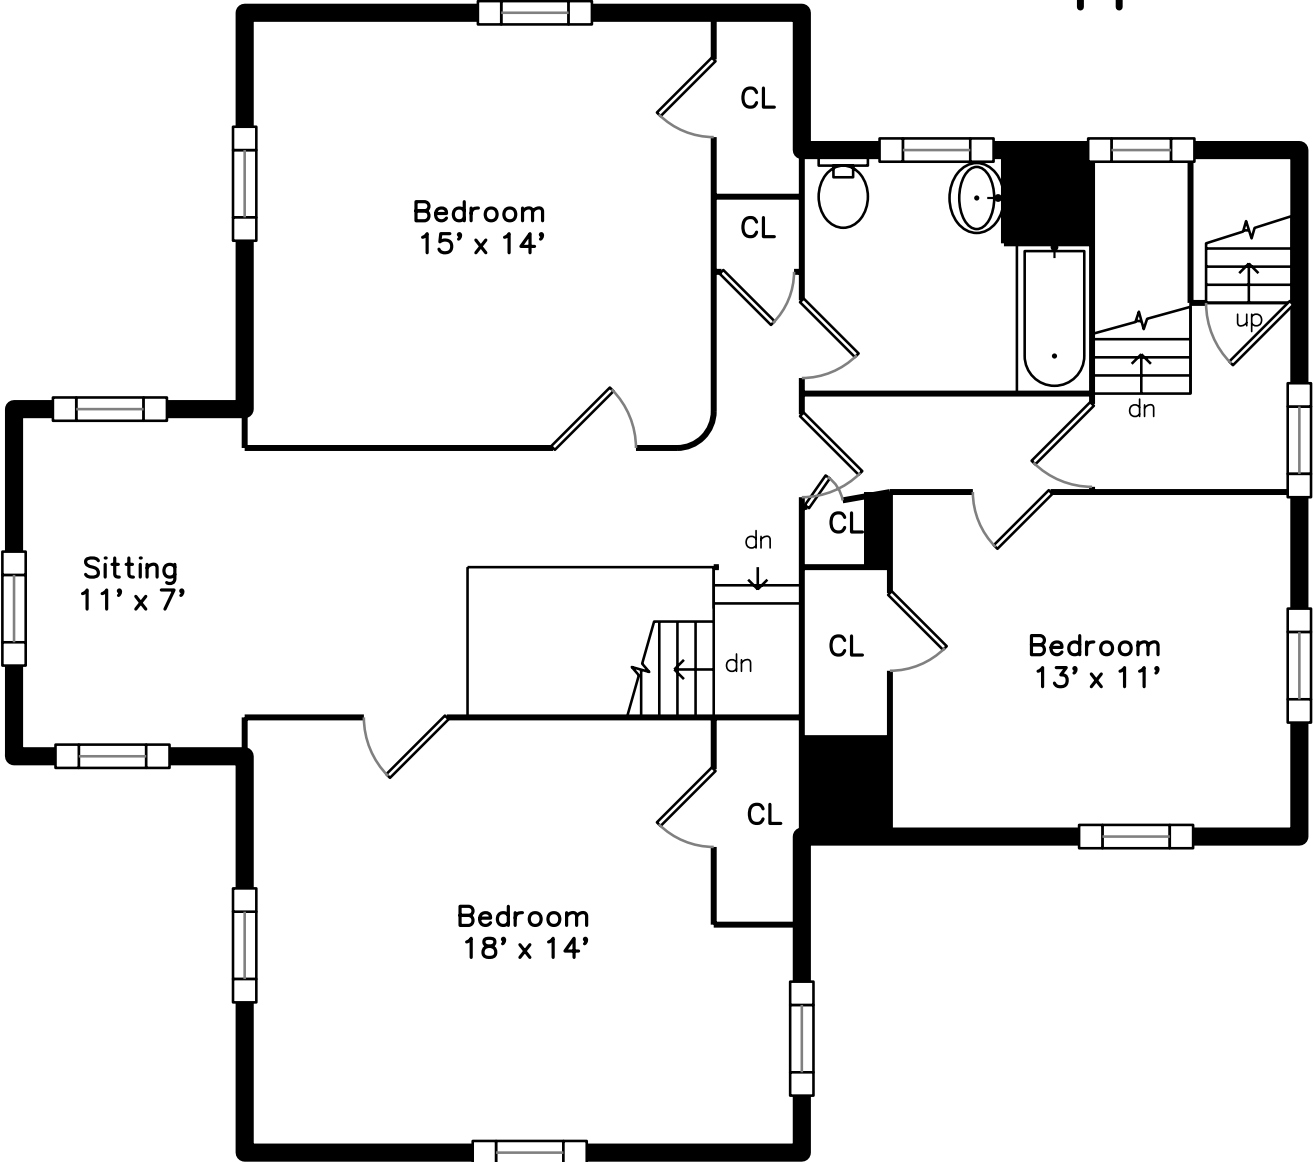

Top

Main

Upper

62 Oak Avenue
Belmont, MA 02478

PicturePlan by  vis-home

Measurements may not be 100% accurate.
Floor plans are provided for convenience only.
Room sizes are not used to calculate area.

Top

Upper

Main

Outside

Outside

Back

Back

Foyer

Living Room

Living Room

Family Room

Family Room

Kitchen

Kitchen

Kitchen

Bathroom

Hall

Bedroom

Bedroom

Bedroom

Sitting

Sitting

Sitting

Sitting

Bathroom

Bonus Room