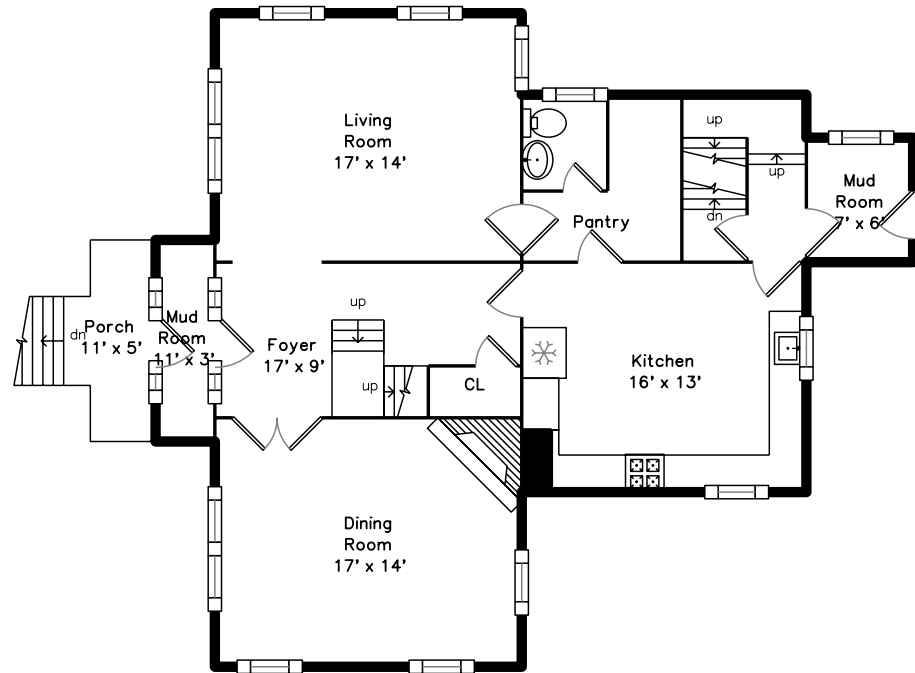

Top

Main

Upper

62 Oak Avenue
Belmont, MA 02478

PicturePlan by  vis-home

Measurements may not be 100% accurate.
Floor plans are provided for convenience only.
Room sizes are not used to calculate area.

Top

Upper

Main

Outside

Outside

Back

Back

Foyer

Living Room

Living Room

Family Room

Family Room

Kitchen

Kitchen

Kitchen

Bathroom

Hall

Bedroom

Bedroom

Bedroom

Sitting

Sitting

Sitting

Sitting

Bathroom

Bonus Room