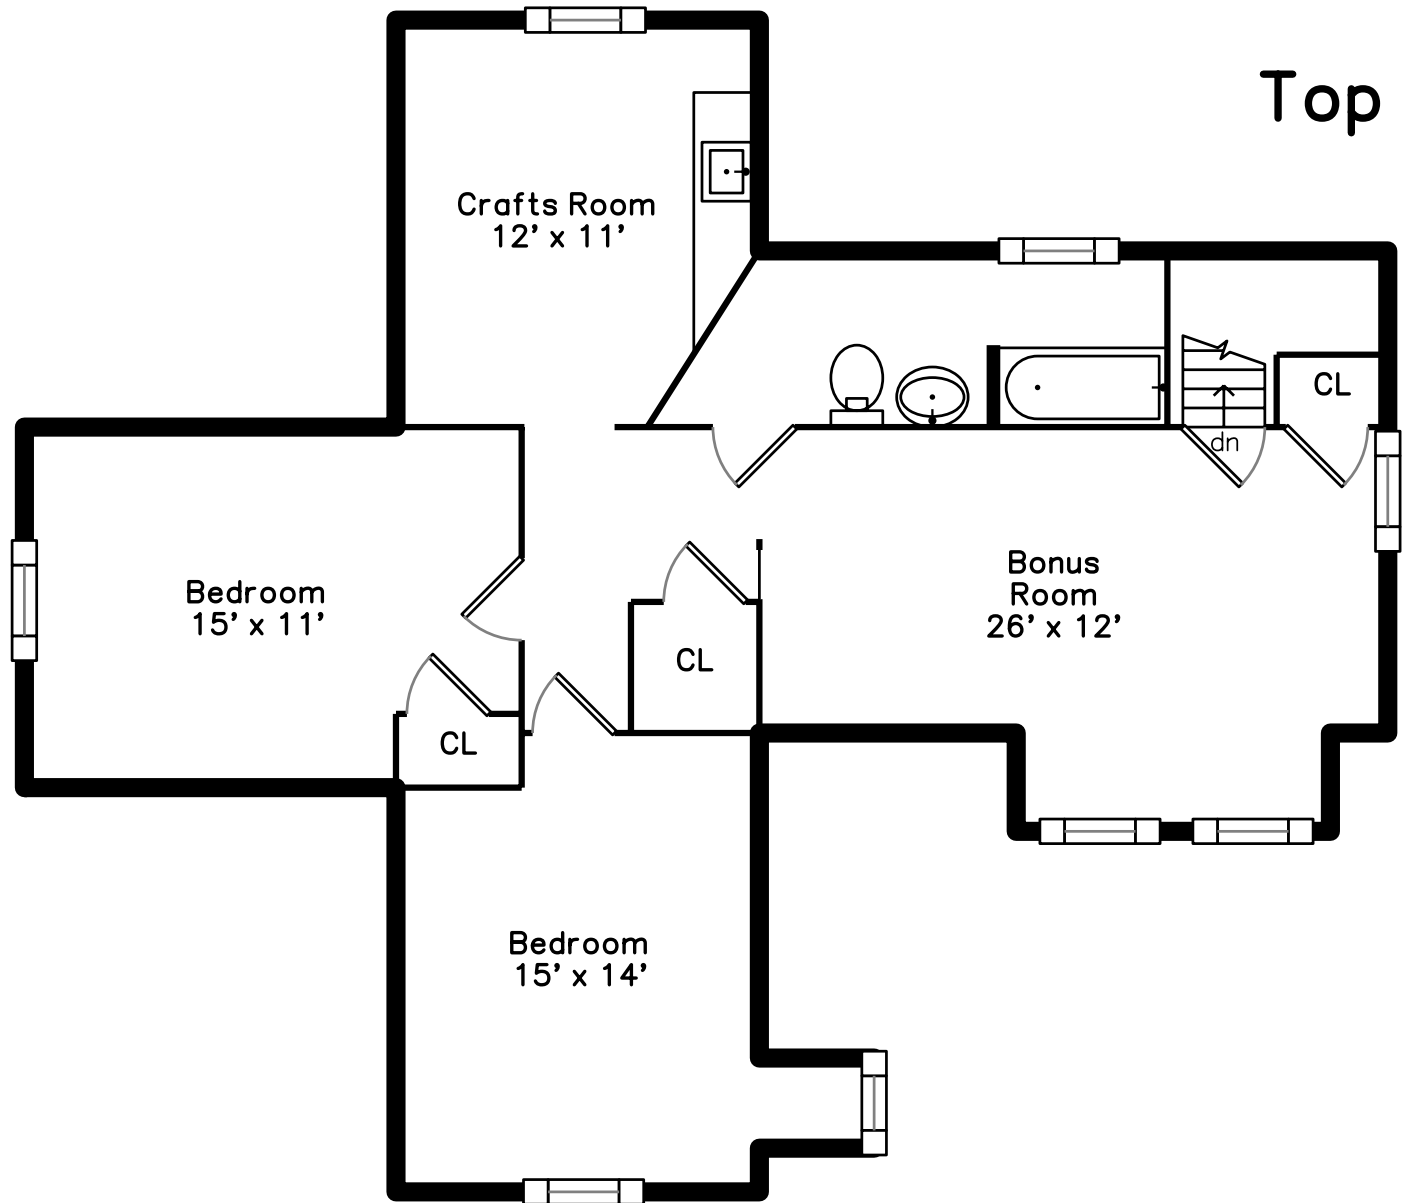

Top

Main

Upper

62 Oak Avenue
Belmont, MA 02478

PicturePlan by  vis-home

Measurements may not be 100% accurate.
Floor plans are provided for convenience only.
Room sizes are not used to calculate area.

Top

Upper

Main

Outside

Outside

Back

Back

Foyer

Living Room

Living Room

Family Room

Family Room

Kitchen

Kitchen

Kitchen

Bathroom

Hall

Bedroom

Bedroom

Bedroom

Sitting

Sitting

Sitting

Sitting

Bathroom

Bonus Room