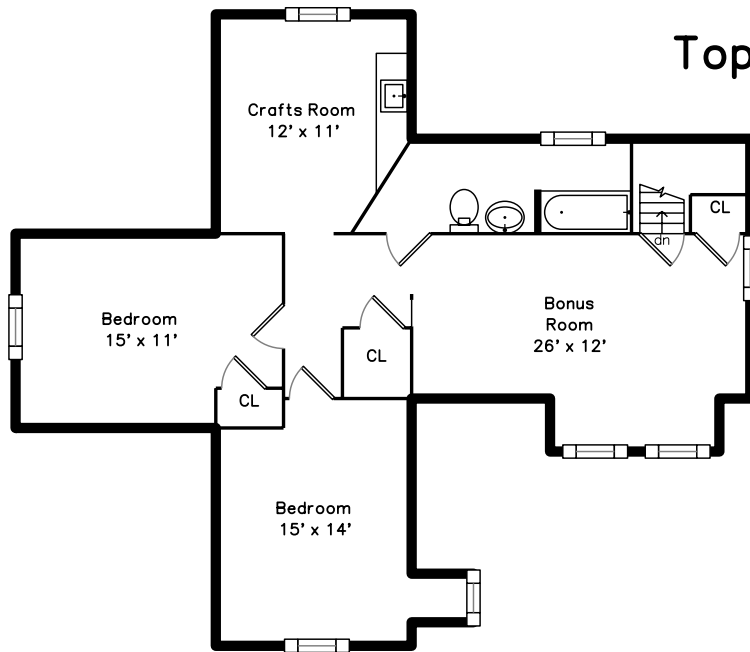

Top

Main

Upper

62 Oak Avenue
Belmont, MA 02478

PicturePlan by  vis-home

Measurements may not be 100% accurate.
Floor plans are provided for convenience only.
Room sizes are not used to calculate area.

Top

Upper

Main

Outside

Outside

Back

Back

Foyer

Living Room

Living Room

Family Room

Family Room

Kitchen

Kitchen

Kitchen

Bathroom

Hall

Bedroom

Bedroom

Bedroom

Sitting

Sitting

Sitting

Sitting

Bathroom

Bonus Room