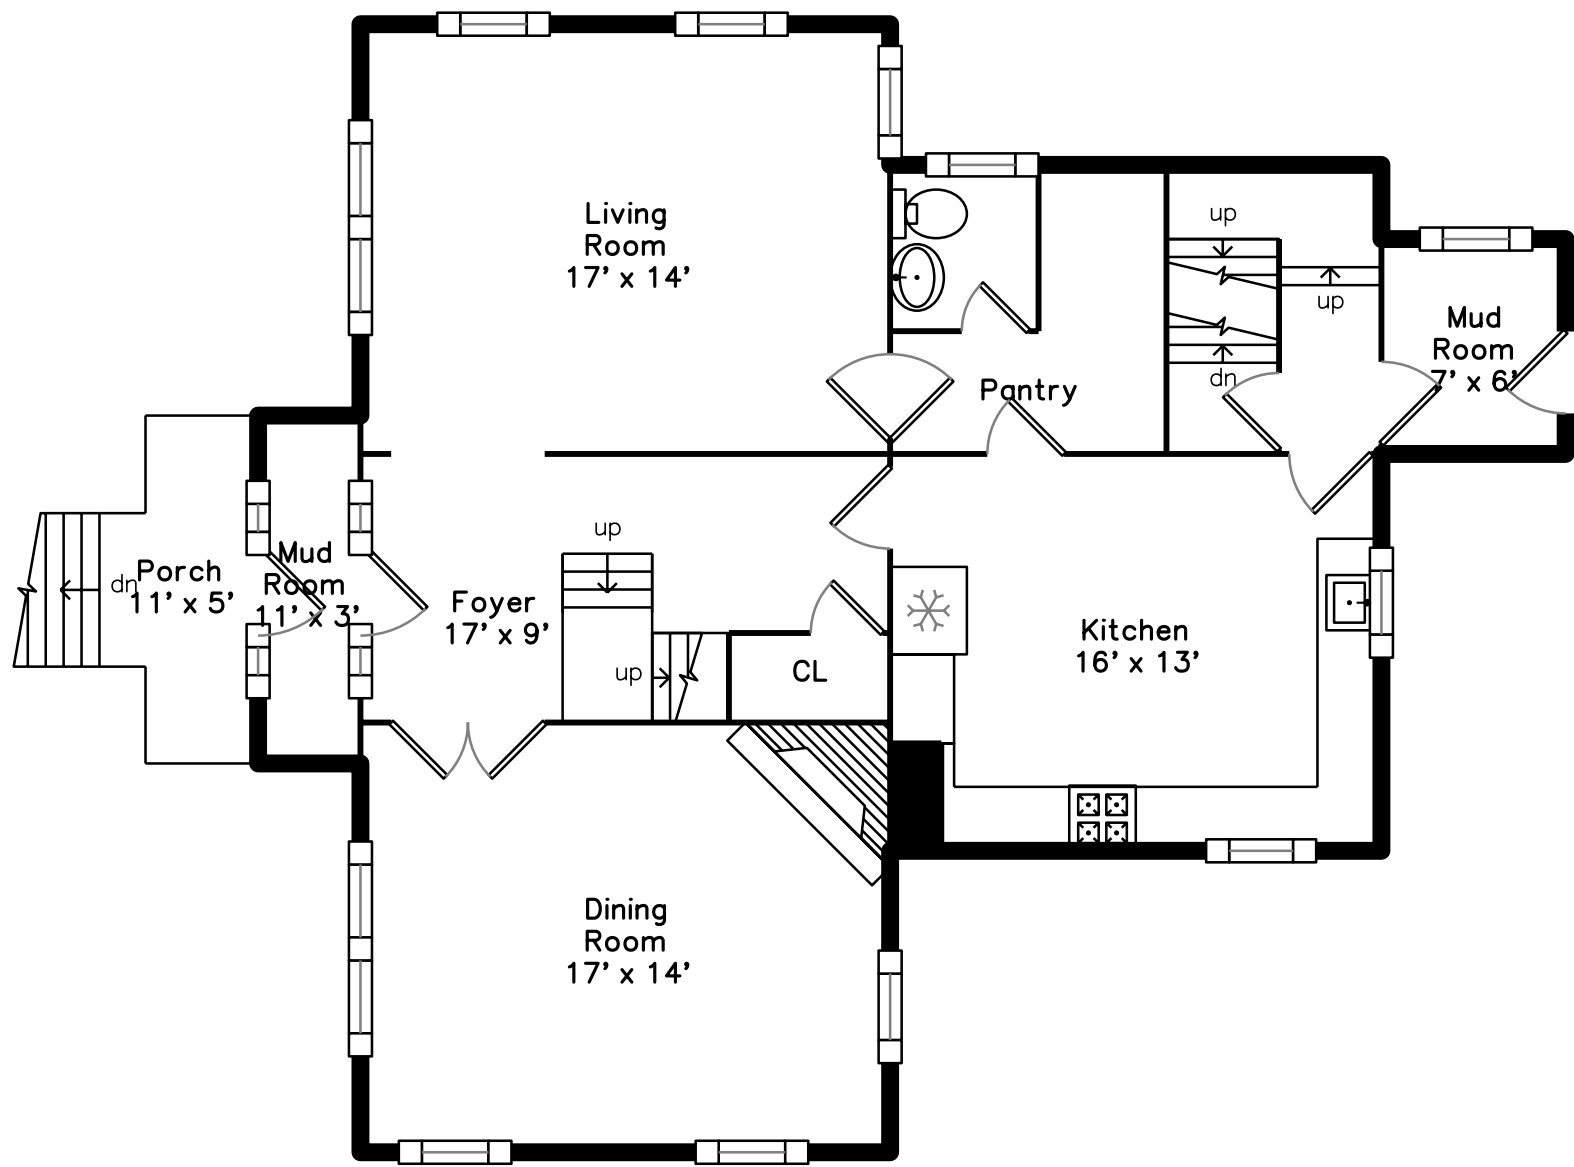

Top

Main

Upper

62 Oak Avenue
Belmont, MA 02478

PicturePlan by  vis-home

Measurements may not be 100% accurate.
Floor plans are provided for convenience only.
Room sizes are not used to calculate area.

Top

Upper

Main

Outside

Outside

Back

Back

Foyer

Living Room

Living Room

Family Room

Family Room

Kitchen

Kitchen

Kitchen

Bathroom

Hall

Bedroom

Bedroom

Bedroom

Sitting

Sitting

Sitting

Sitting

Bathroom

Bonus Room