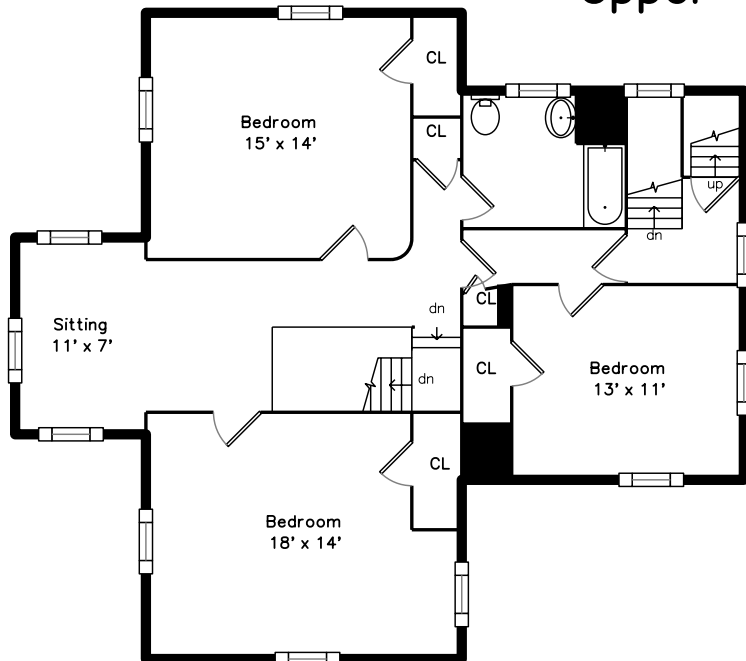

Top

Main

Upper

62 Oak Avenue
Belmont, MA 02478

PicturePlan by  vis-home

Measurements may not be 100% accurate.
Floor plans are provided for convenience only.
Room sizes are not used to calculate area.

Top

Upper

Main

Outside

Outside

Back

Back

Foyer

Living Room

Living Room

Family Room

Family Room

Kitchen

Kitchen

Kitchen

Bathroom

Hall

Bedroom

Bedroom

Bedroom

Sitting

Sitting

Sitting

Sitting

Bathroom

Bonus Room