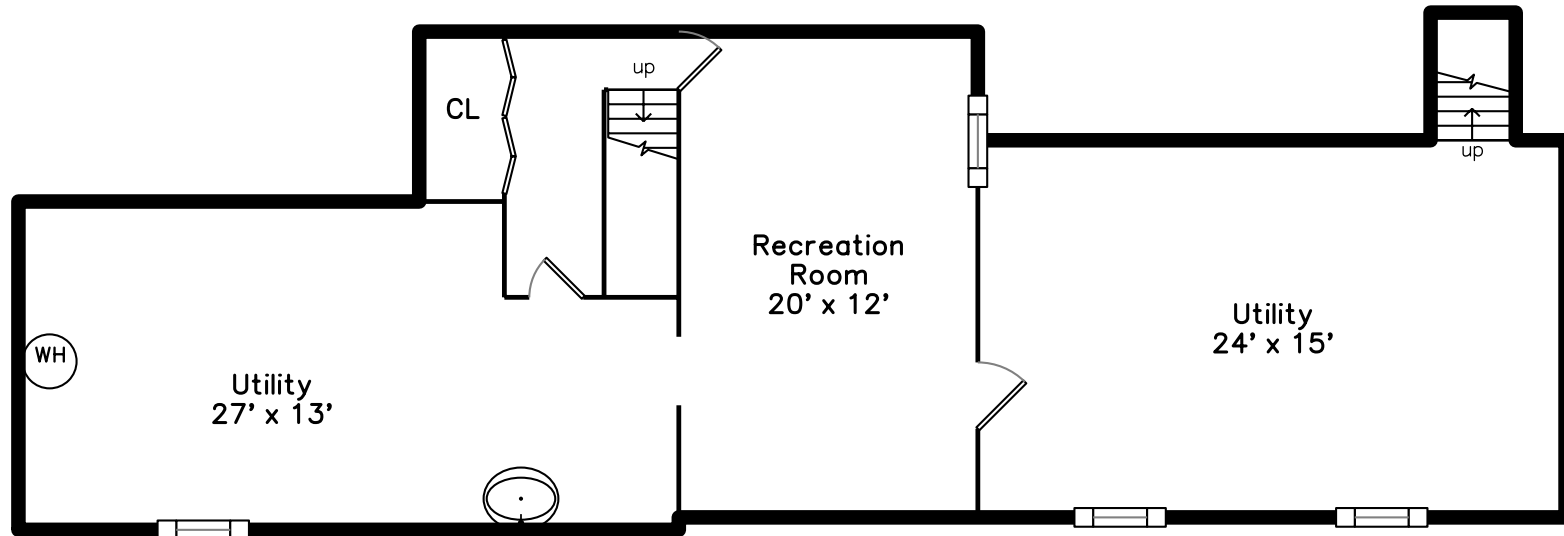

Upper

Main

Lower

71 Fuller Brook Road
Wellesley, MA 02482

PicturePlan by  vis-home

Measurements may not be 100% accurate.
Floor plans are provided for convenience only.
Room sizes are not used to calculate area.

Upper

Main

Lower

Outside

Outside

Outside

Outside

Back

Back

Back

Back

Back

Back

Back

Hall

Great Room