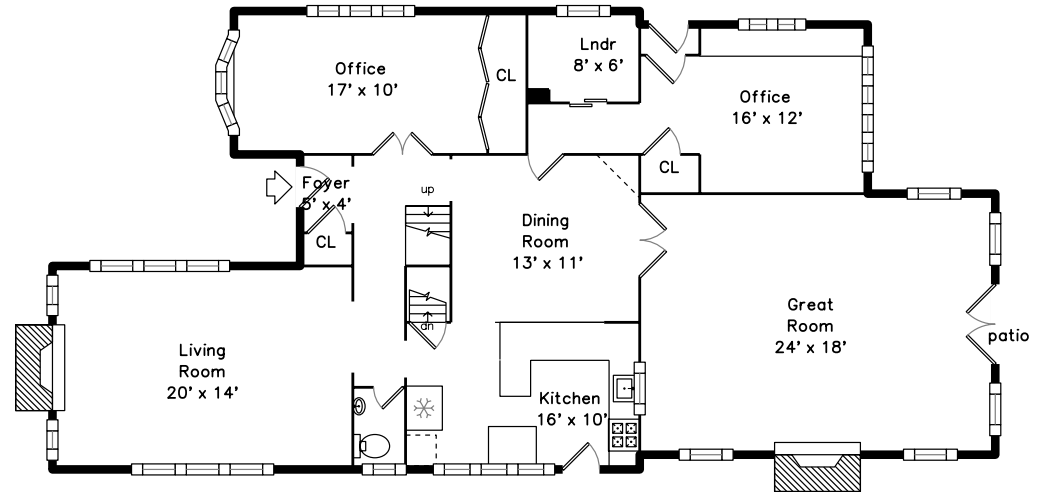

Upper

Main

Lower

71 Fuller Brook Road
Wellesley, MA 02482

PicturePlan by  vis-home

Measurements may not be 100% accurate.
Floor plans are provided for convenience only.
Room sizes are not used to calculate area.

Upper

Main

Lower

Outside

Outside

Outside

Outside

Back

Back

Back

Back

Back

Back

Back

Hall

Great Room

Great Room

Great Room

Great Room

Dining Room

Dining Room

Kitchen

Kitchen

Kitchen