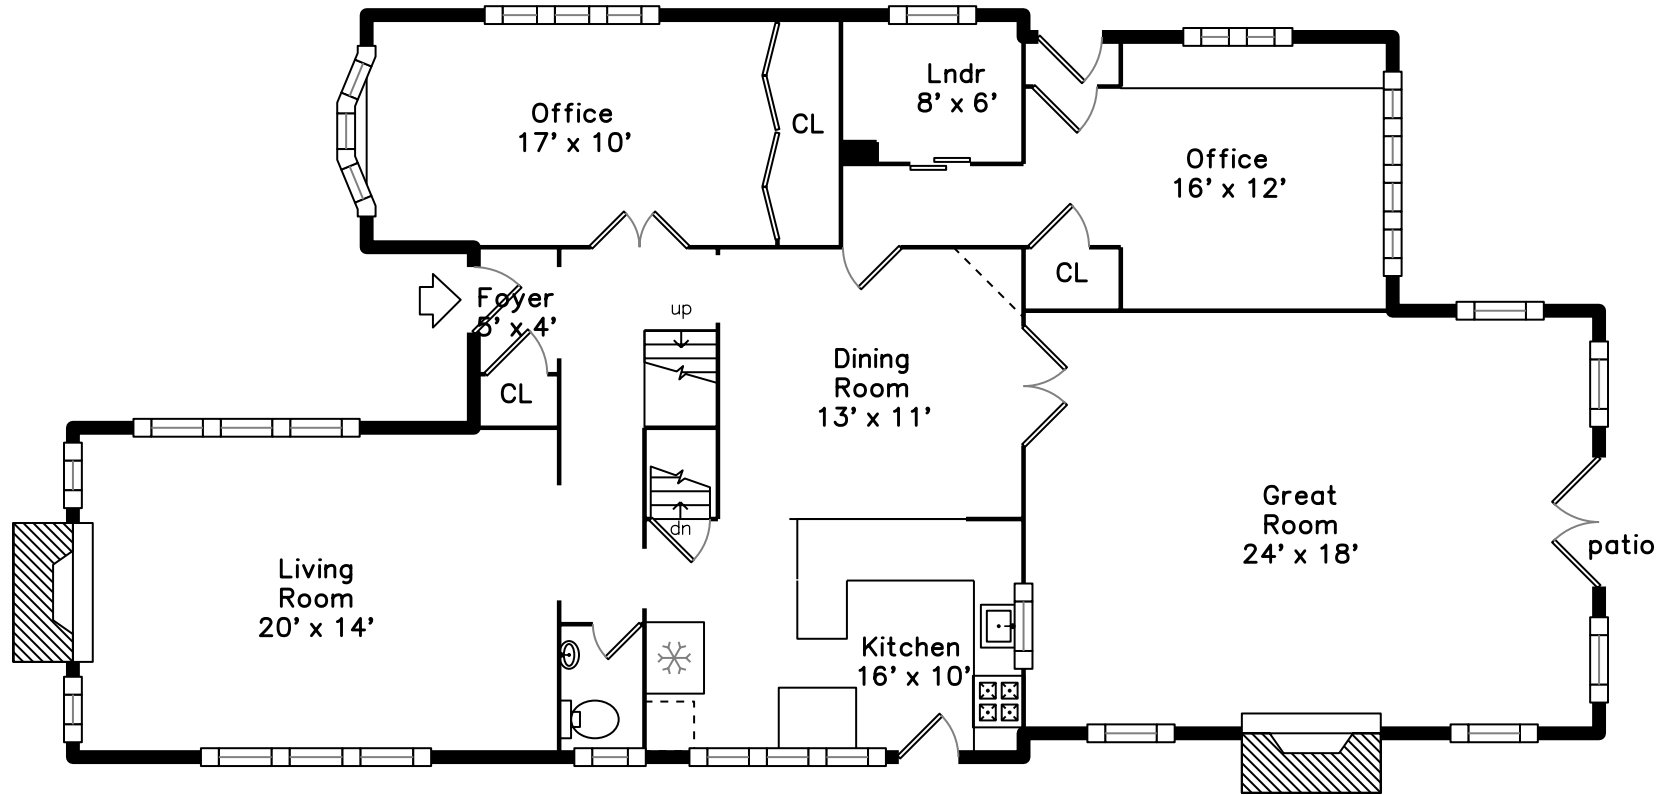

Upper

Main

Lower

71 Fuller Brook Road
Wellesley, MA 02482

PicturePlan by  vis-home

Measurements may not be 100% accurate.
Floor plans are provided for convenience only.
Room sizes are not used to calculate area.

Upper

Main

Lower

Outside

Outside

Outside

Outside

Back

Back

Back

Back

Back

Back

Back

Hall

Great Room

Great Room

Great Room

Great Room

Dining Room

Dining Room

Kitchen

Kitchen

Kitchen