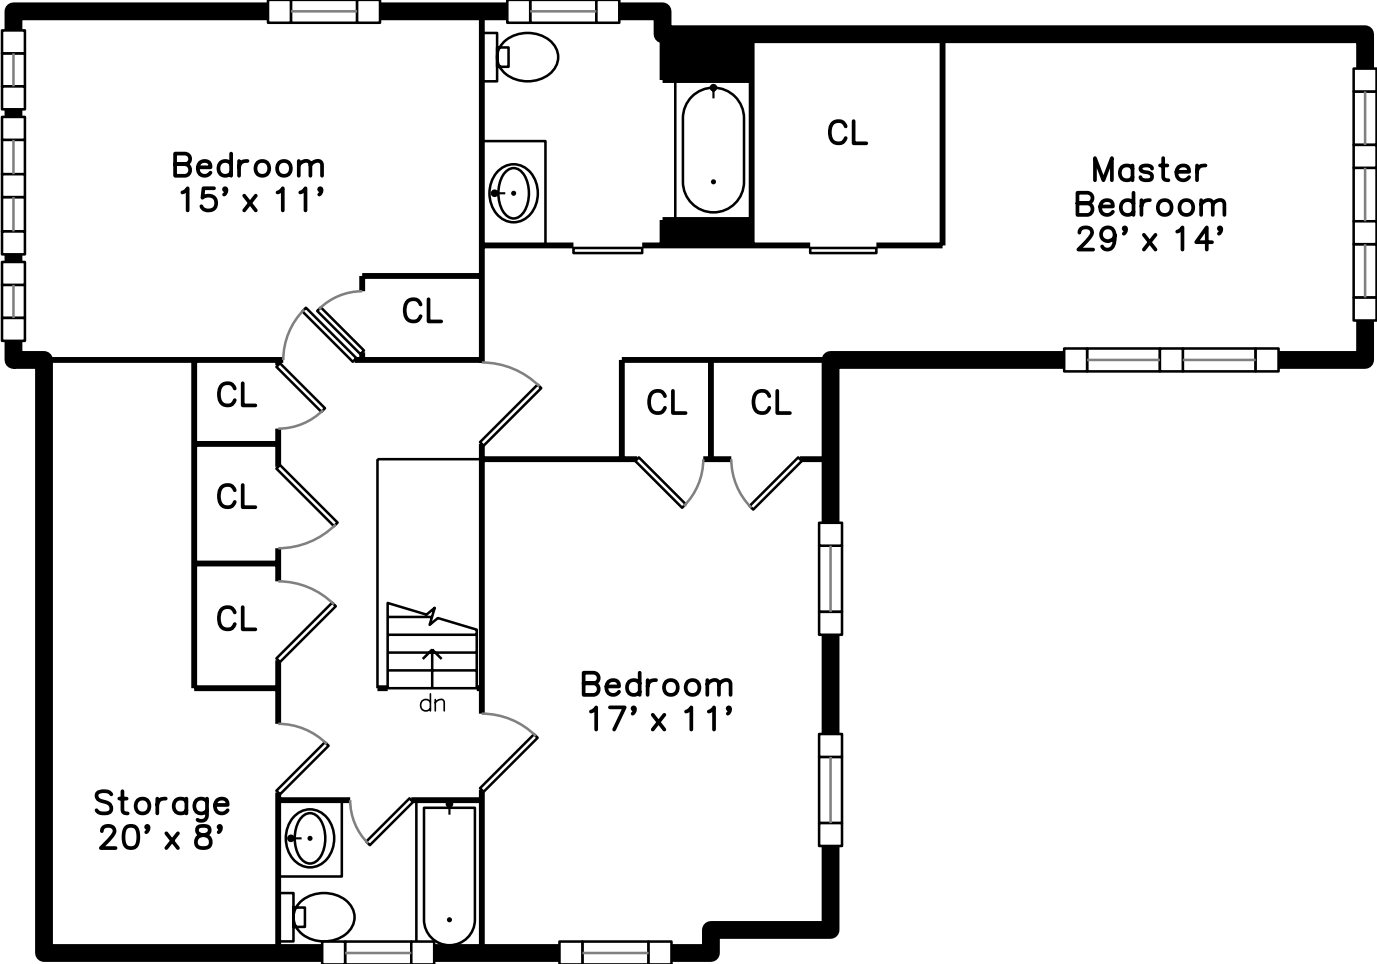

Upper

Main

Lower

71 Fuller Brook Road
Wellesley, MA 02482

PicturePlan by  vis-home

Measurements may not be 100% accurate.
Floor plans are provided for convenience only.
Room sizes are not used to calculate area.

Upper

Main

Lower

Outside

Outside

Outside

Outside

Back

Back

Back

Back

Back

Back

Back

Hall

Great Room

Great Room

Great Room

Great Room

Dining Room

Dining Room

Kitchen

Kitchen

Kitchen