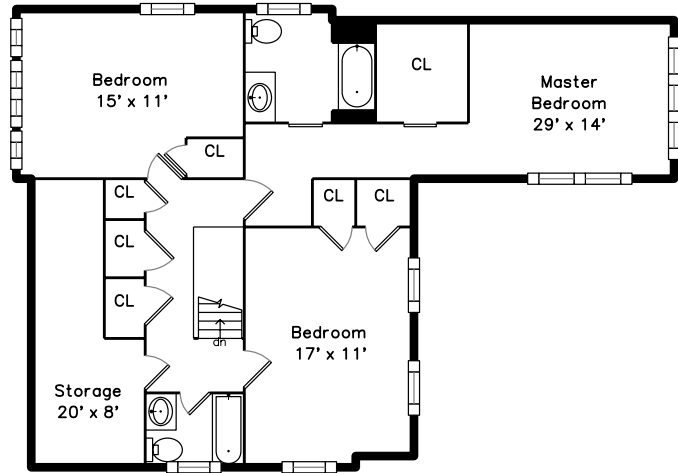

Upper

Main

Lower

71 Fuller Brook Road
Wellesley, MA 02482

PicturePlan by  vis-home

Measurements may not be 100% accurate.
Floor plans are provided for convenience only.
Room sizes are not used to calculate area.

Upper

Main

Lower

Outside

Outside

Outside

Outside

Back

Back

Back

Back

Back

Back

Back

Hall

Great Room

Great Room

Great Room

Great Room

Dining Room

Dining Room

Kitchen

Kitchen

Kitchen