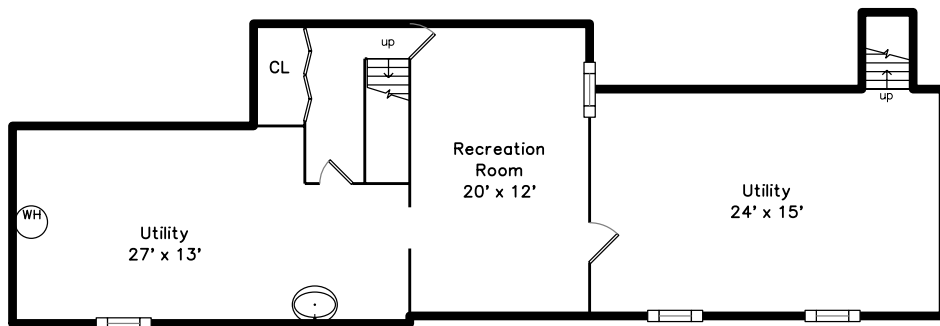

Upper

Main

Lower

71 Fuller Brook Road
Wellesley, MA 02482

PicturePlan by  vis-home

Measurements may not be 100% accurate.
Floor plans are provided for convenience only.
Room sizes are not used to calculate area.

Upper

Main

Lower

Outside

Outside

Outside

Outside

Back