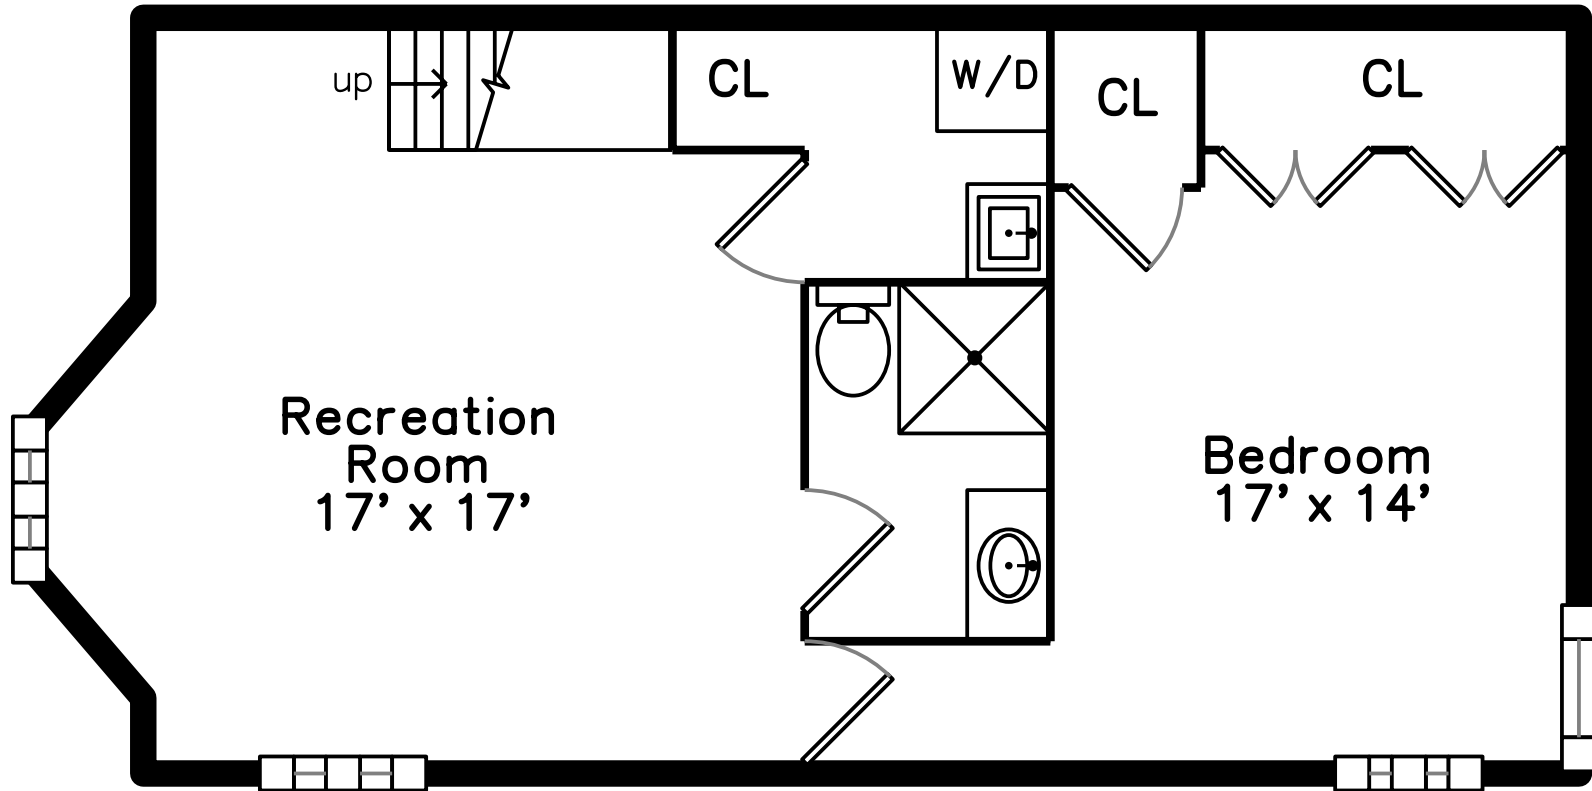

Main

Lower

131 Second Street
Cambridge, MA 02141

PicturePlan by  vis-home

Measurements may not be 100% accurate.
Floor plans are provided for convenience only.
Room sizes are not used to calculate area.

Main

Lower

Building

Building

Building

Living Room

Living Room

Living Room

Kitchen

Kitchen

Kitchen

Bedroom

Bathroom

Main Bedroom

Main Bedroom

Main Bathroom

Recreation Room

Recreation Room

Bedroom

Bedroom

Bathroom

Laundry