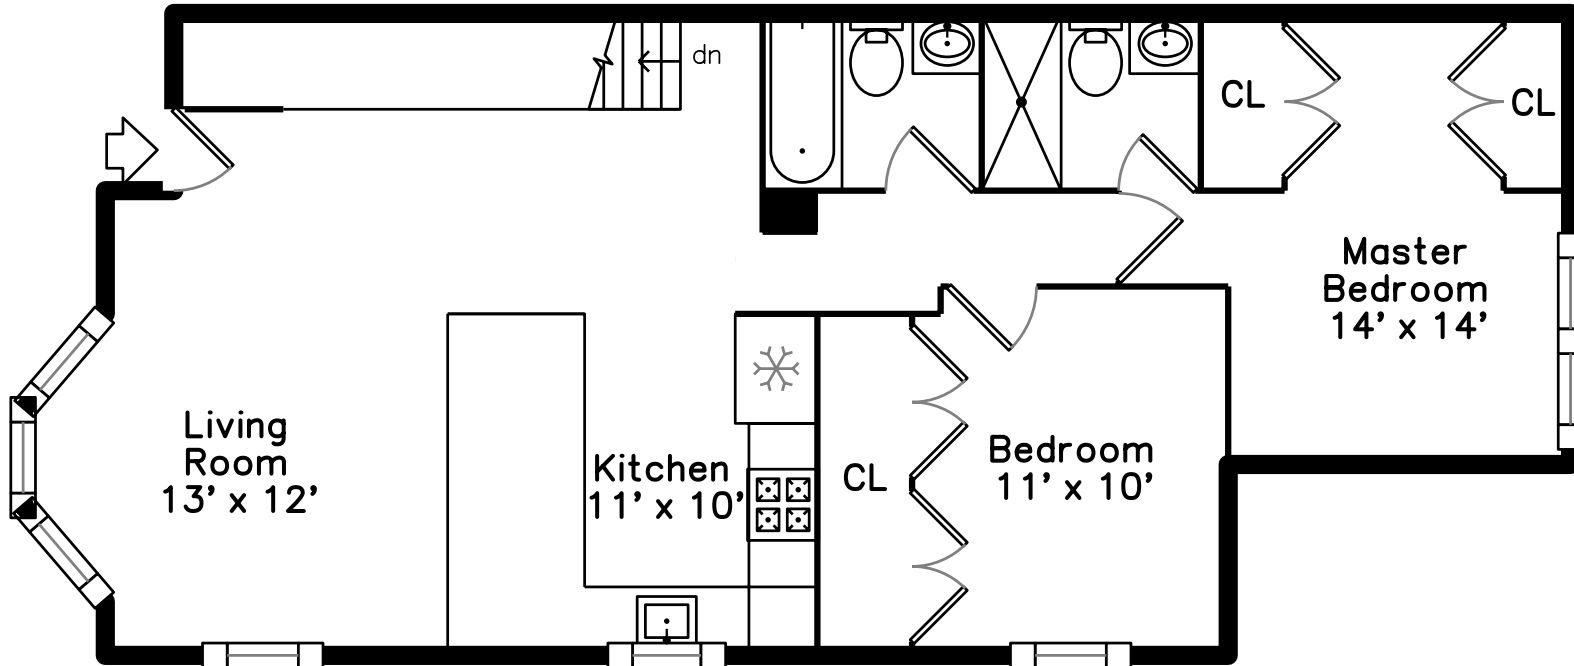

Main

Lower

131 Second Street
Cambridge, MA 02141

PicturePlan by  vis-home

Measurements may not be 100% accurate.
Floor plans are provided for convenience only.
Room sizes are not used to calculate area.

Main

Lower

Building

Building

Building

Living Room

Living Room

Living Room

Kitchen

Kitchen

Kitchen

Bedroom

Bathroom

Main Bedroom

Main Bedroom

Main Bathroom

Recreation Room

Recreation Room

Bedroom

Bedroom

Bathroom

Laundry