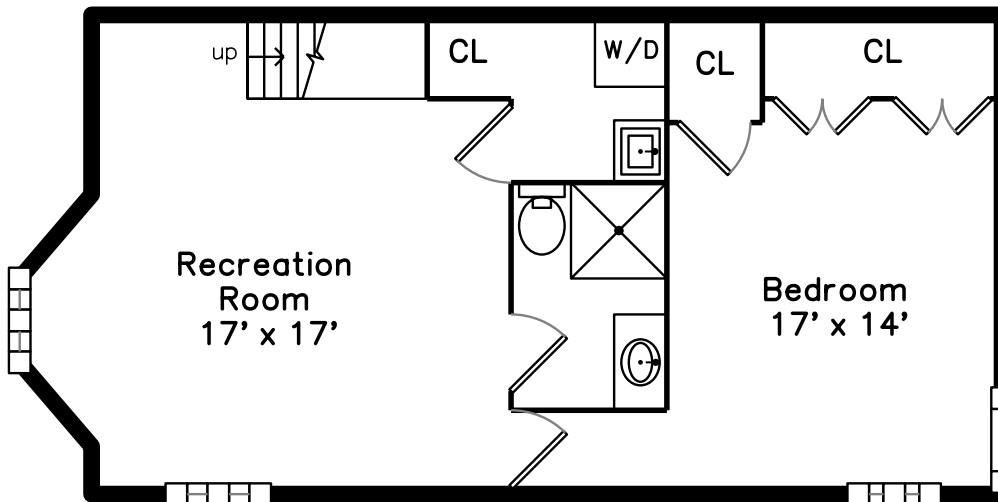

Main

Lower

131 Second Street
Cambridge, MA 02141

PicturePlan by  vis-home

Measurements may not be 100% accurate.
Floor plans are provided for convenience only.
Room sizes are not used to calculate area.

Main

Lower

Building

Building

Building

Living Room

Living Room

Living Room

Kitchen

Kitchen

Kitchen

Bedroom

Bathroom

Main Bedroom

Main Bedroom

Main Bathroom

Recreation Room

Recreation Room

Bedroom

Bedroom

Bathroom

Laundry