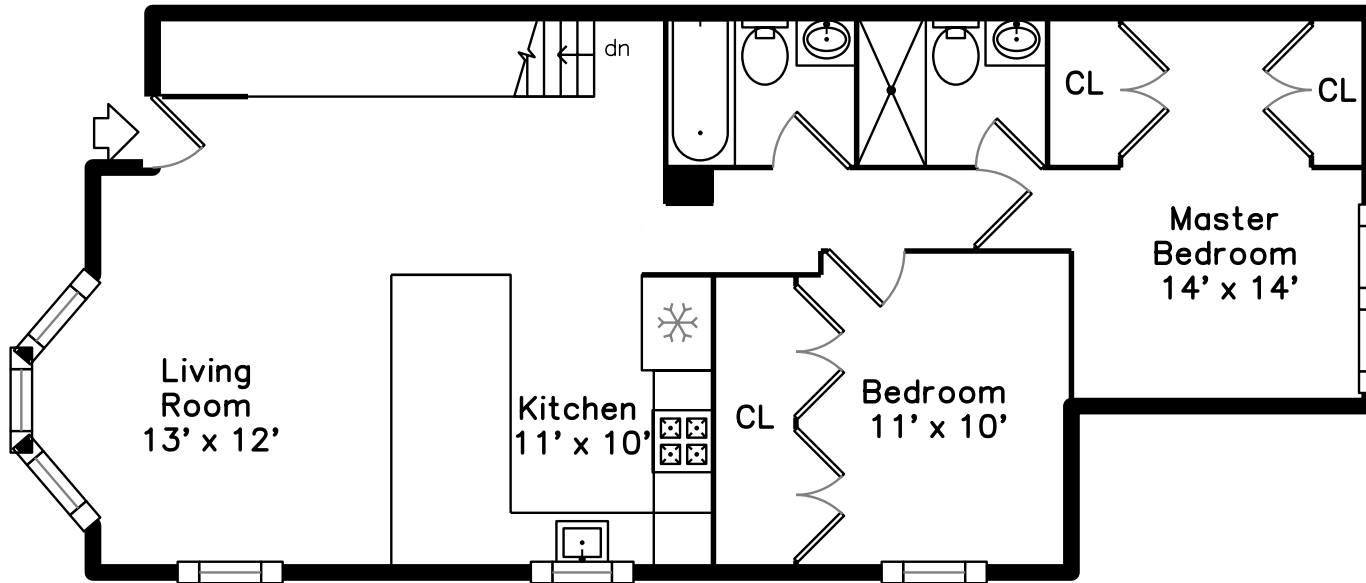

Main

Lower

131 Second Street
Cambridge, MA 02141

PicturePlan by  vis-home

Measurements may not be 100% accurate.
Floor plans are provided for convenience only.
Room sizes are not used to calculate area.

Main

Lower

Building

Building

Building

Living Room

Living Room

Living Room

Kitchen

Kitchen

Kitchen

Bedroom

Bathroom

Main Bedroom

Main Bedroom

Main Bathroom

Recreation Room

Recreation Room

Bedroom

Bedroom

Bathroom

Laundry