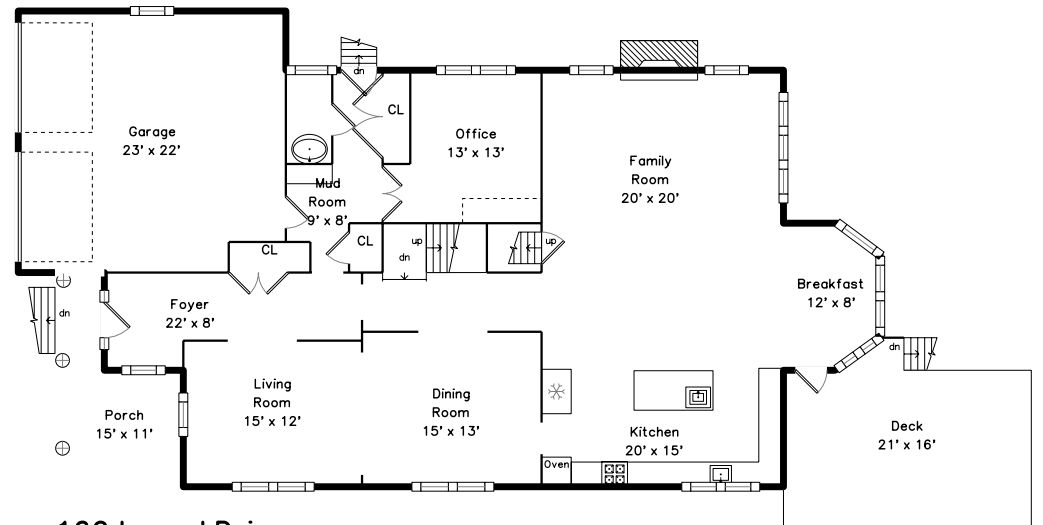

Upper

Lower

Main

169 Laurel Drive
Needham, MA 02492

PicturePlan by vis-home

Measurements may not be 100% accurate.
Floor plans are provided for convenience only.
Room sizes are not used to calculate area.

Upper

Main

Lower

Outside

Outside

Hall

Kitchen

Dining Room

Kitchen

Kitchen

Office

Mud Room

Porch

Main Bedroom

Bedroom

Main Bathroom

Laundry