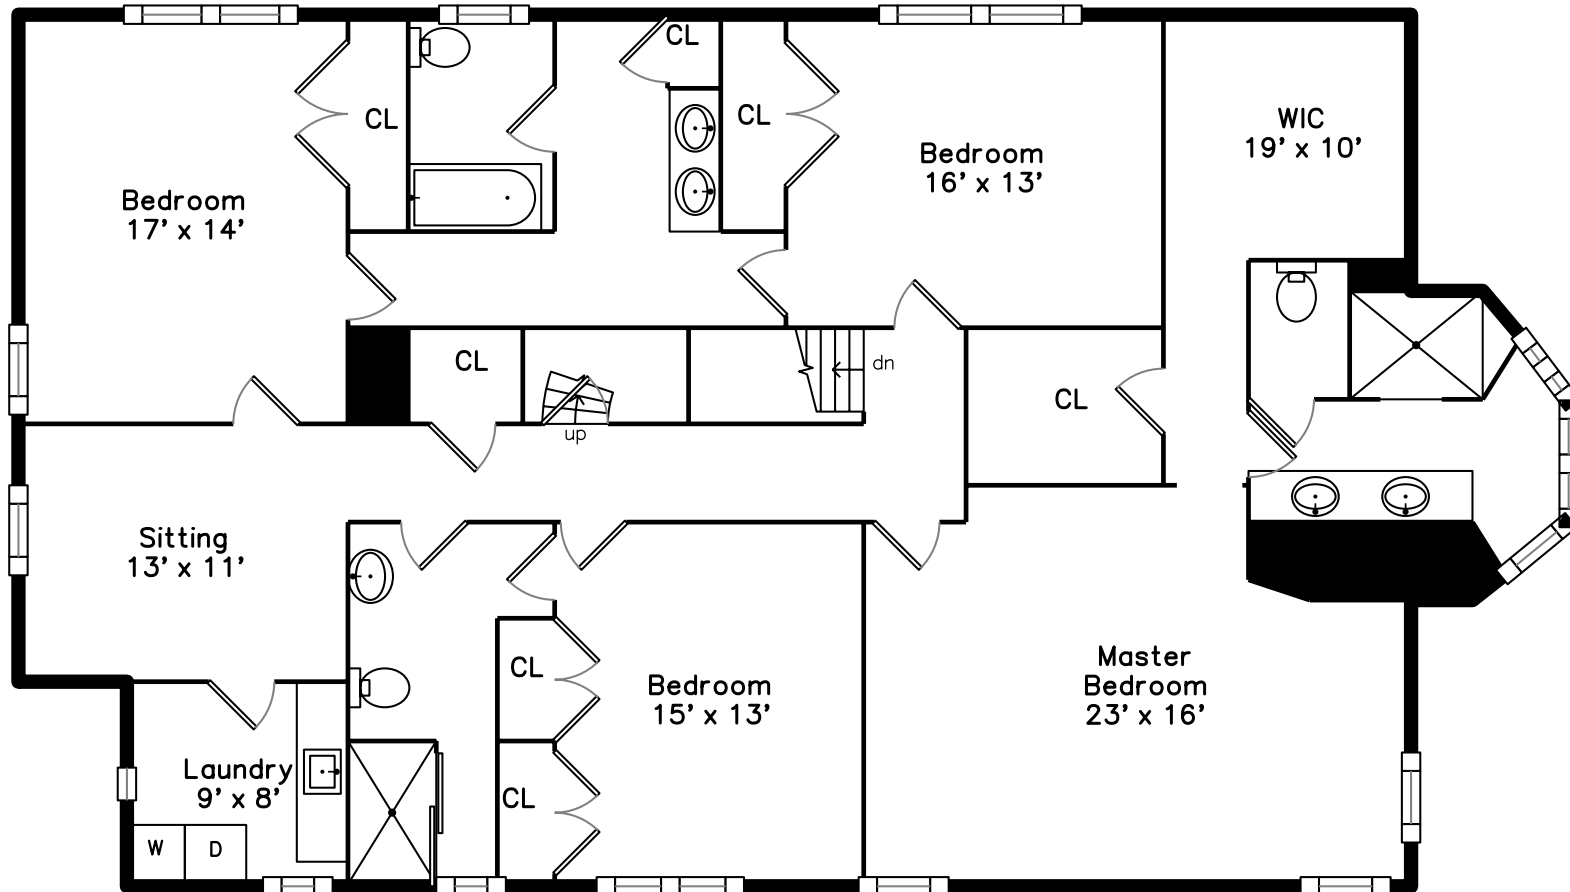

Upper

Lower

Main

169 Laurel Drive
Needham, MA 02492

PicturePlan by vis-home

Measurements may not be 100% accurate.
Floor plans are provided for convenience only.
Room sizes are not used to calculate area.

Upper

Main

Lower

Outside

Outside

Hall

Kitchen

Dining Room

Kitchen

Kitchen

Office

Mud Room

Porch

Main Bedroom

Bedroom

Main Bathroom

Laundry