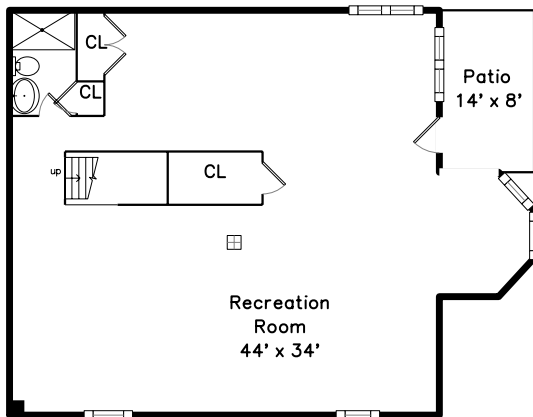

Upper

Lower

Main

169 Laurel Drive
Needham, MA 02492

PicturePlan by vis-home

Measurements may not be 100% accurate.
Floor plans are provided for convenience only.
Room sizes are not used to calculate area.

Upper

Main

Lower

Outside

Outside

Hall

Kitchen

Dining Room

Kitchen

Kitchen

Office

Mud Room

Porch

Main Bedroom

Bedroom

Main Bathroom

Laundry