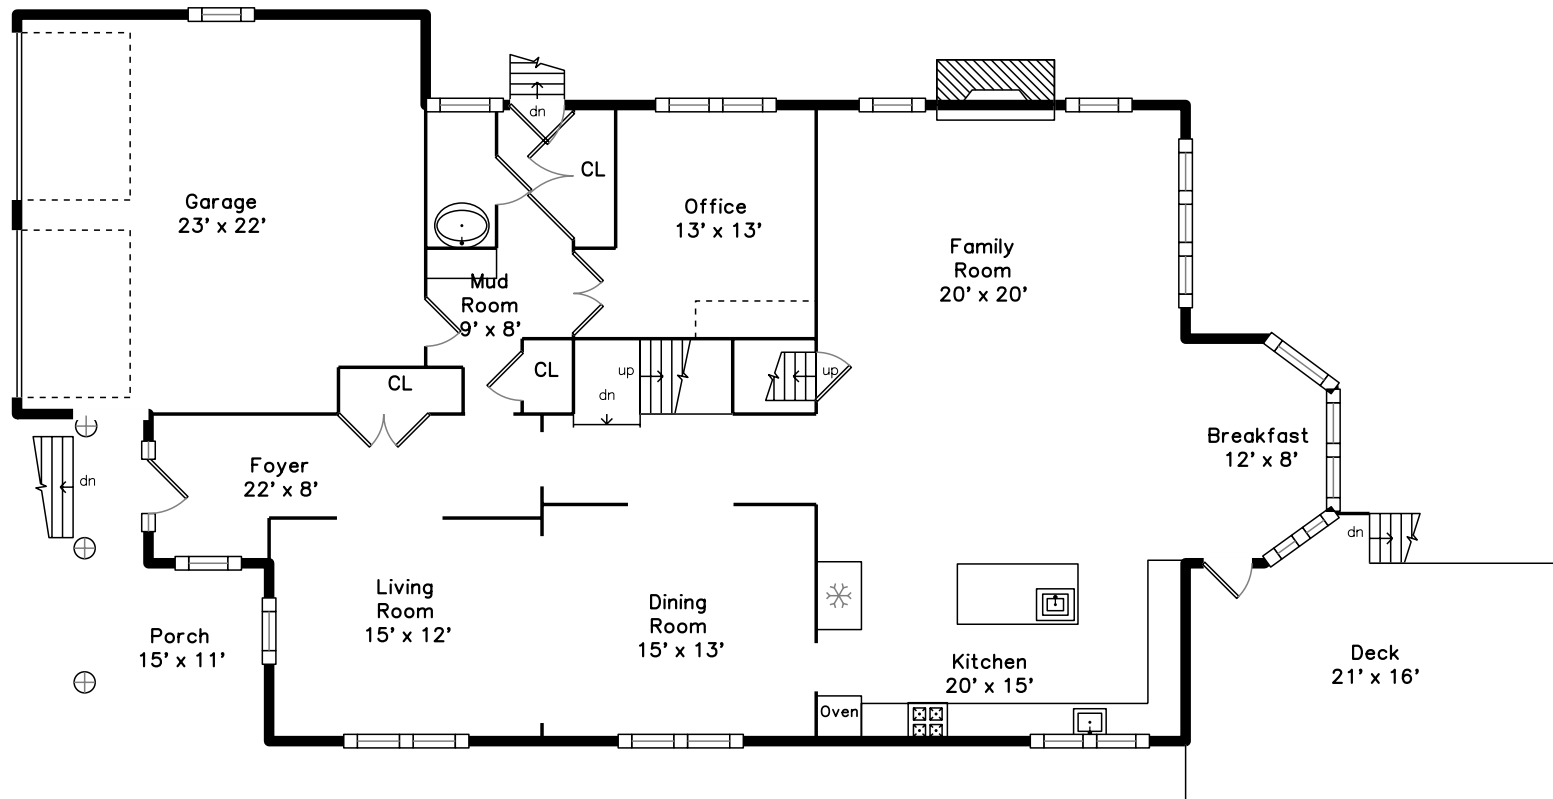

Upper

Lower

Main

169 Laurel Drive
Needham, MA 02492

PicturePlan by vis-home

Measurements may not be 100% accurate.
Floor plans are provided for convenience only.
Room sizes are not used to calculate area.

Upper

Main

Lower

Outside

Outside

Hall

Kitchen

Dining Room

Kitchen

Kitchen

Office

Mud Room

Porch

Main Bedroom

Bedroom

Main Bathroom

Laundry