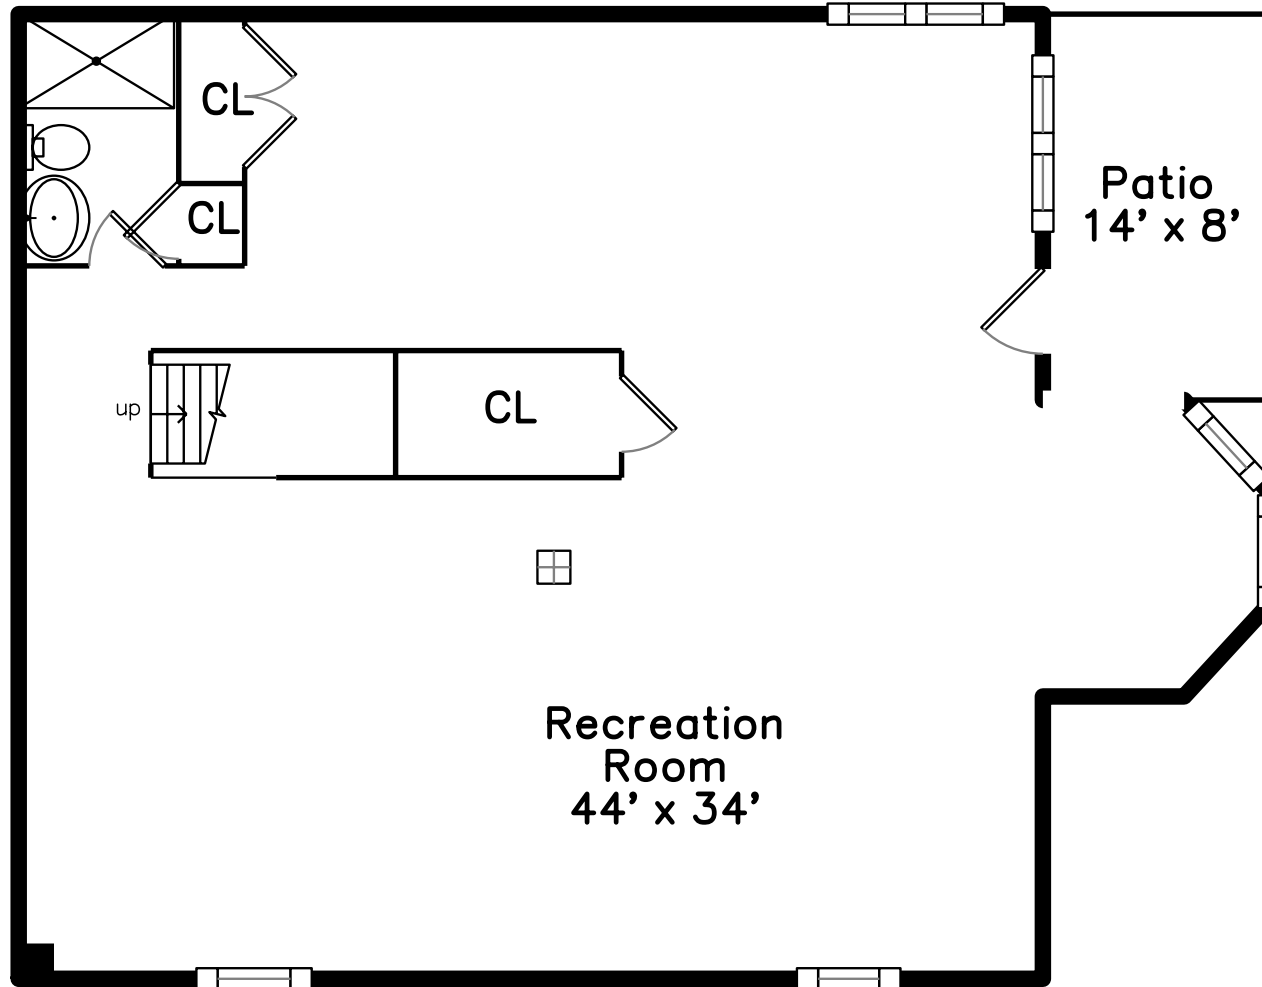

Upper

Lower

Main

169 Laurel Drive
Needham, MA 02492

PicturePlan by vis-home

Measurements may not be 100% accurate.
Floor plans are provided for convenience only.
Room sizes are not used to calculate area.

Upper

Main

Lower

Outside

Outside

Hall

Kitchen

Dining Room

Kitchen

Kitchen

Office

Mud Room

Porch

Main Bedroom

Bedroom

Main Bathroom

Laundry