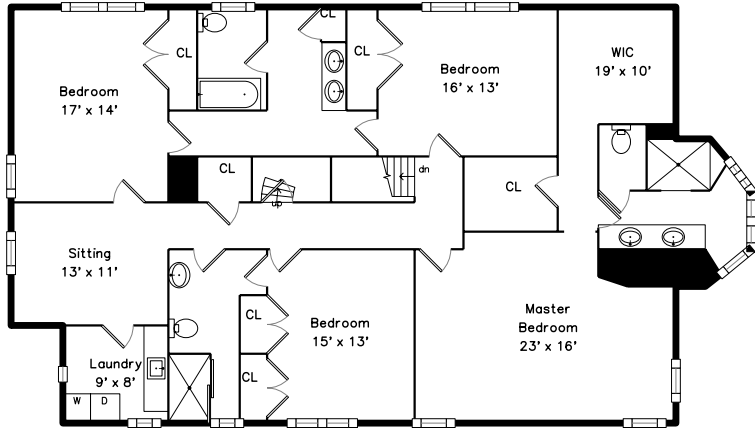

Upper

Lower

Main

169 Laurel Drive
Needham, MA 02492

PicturePlan by vis-home

Measurements may not be 100% accurate.
Floor plans are provided for convenience only.
Room sizes are not used to calculate area.

Upper

Main

Lower

Outside

Outside

Hall

Kitchen

Dining Room

Kitchen

Kitchen

Office

Mud Room

Porch

Main Bedroom

Bedroom

Main Bathroom

Laundry