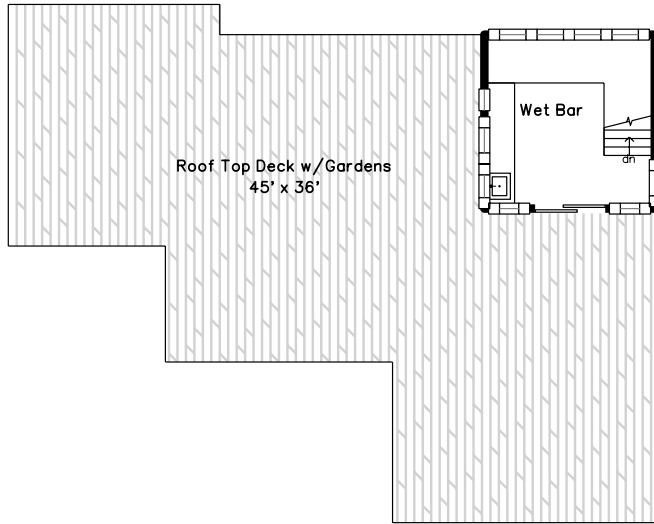

Upper

Main

Upper

Lower

90 Knollwood Road
Quincy, MA 02171

PicturePlan by  vis-home

Measurements may not be 100% accurate.
Floor plans are provided for convenience only.
Room sizes are not used to calculate area.

Upper

Upper

Main

Lower

Outside

Outside

Outside

Outside