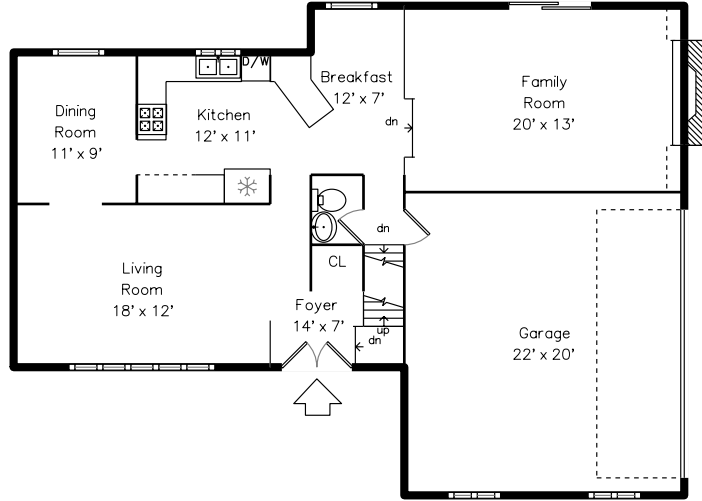

Upper

Main

Lower

2435 Sunset Terrace
 West Bloomfield Township, MI 48324

PicturePlan by  VieHome
 Measurements may not be 100% accurate.
 Floor plans are provided for convenience only.
 Room sizes are not used to calculate area.

Upper

Main

Lower

Outside

Outside

Outside

Outside

Outside

Lake

Foyer

Foyer

Foyer

Living Room

Living Room

Living Room

Living Room

Dining Room

Dining Room

Dining Room

Kitchen

Kitchen

Kitchen

Kitchen

Kitchen