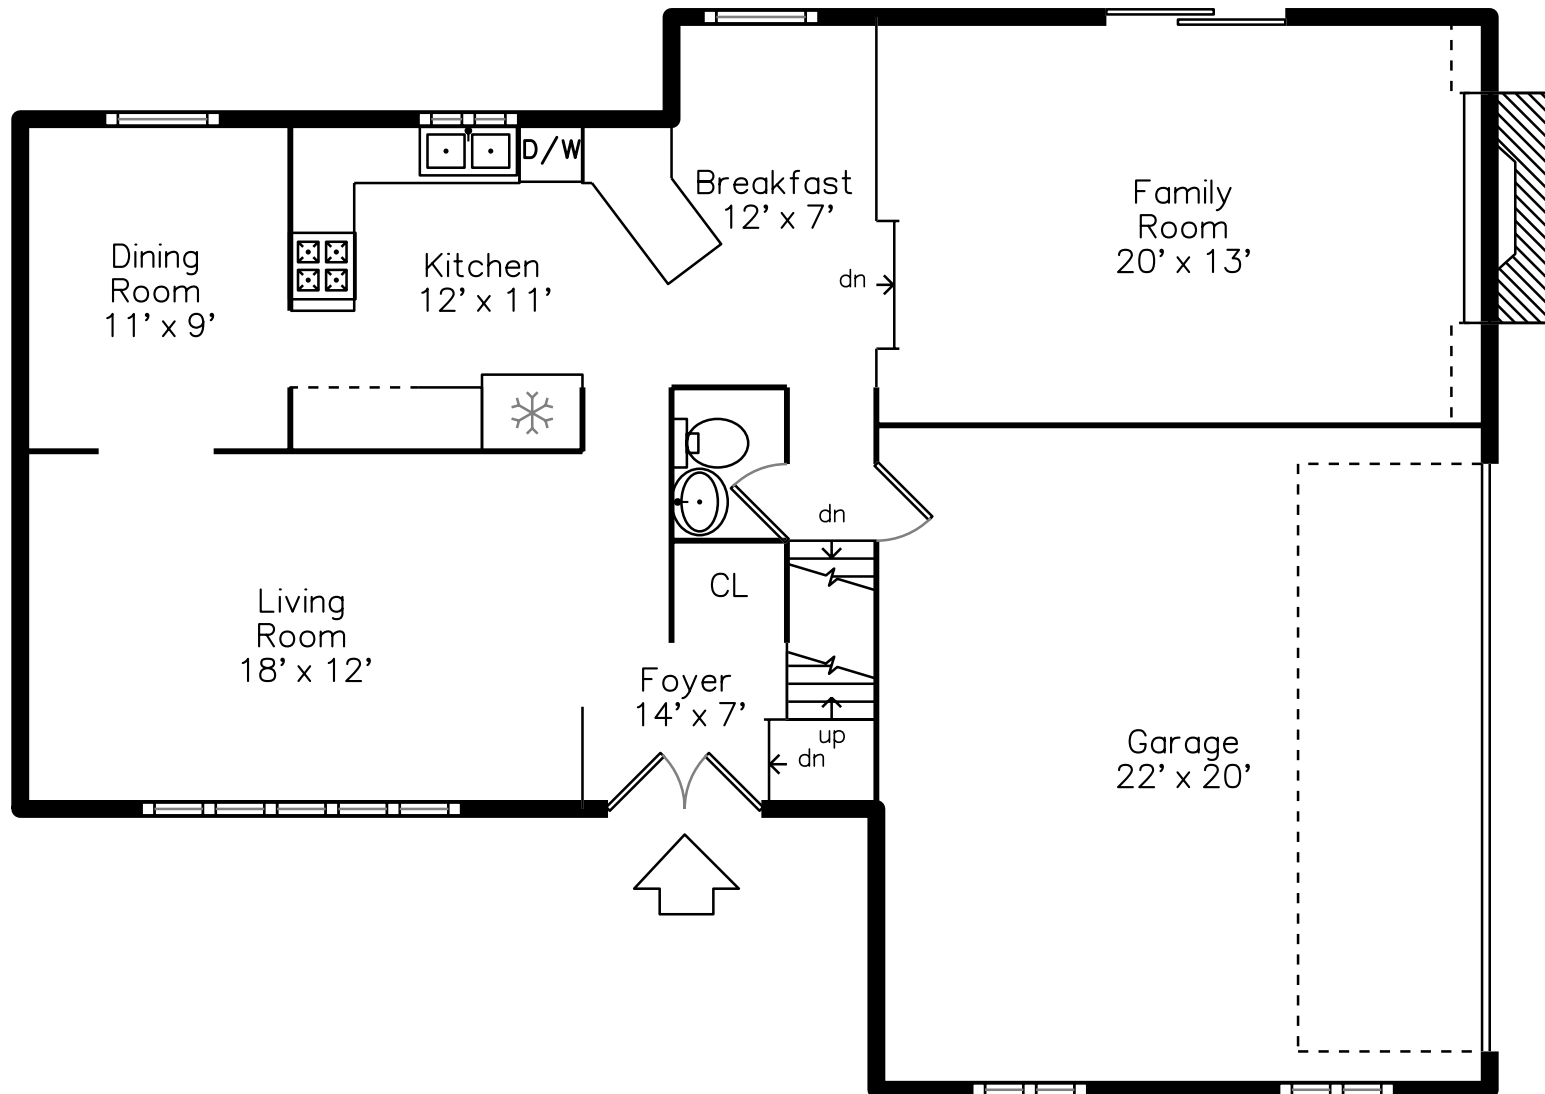

Upper

Main

Lower

2435 Sunset Terrace
 West Bloomfield Township, MI 48324

PicturePlan by  VieHome
 Measurements may not be 100% accurate.
 Floor plans are provided for convenience only.
 Room sizes are not used to calculate area.

Upper

Main

Lower

Outside

Outside

Outside

Outside

Outside

Lake

Foyer

Foyer

Foyer

Living Room

Living Room

Living Room

Living Room

Dining Room

Dining Room

Dining Room

Kitchen

Kitchen

Kitchen

Kitchen

Kitchen