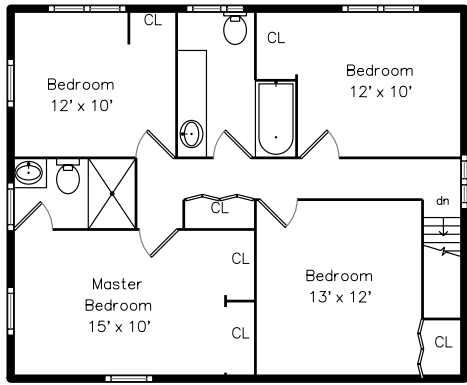

Upper

Main

Lower

2435 Sunset Terrace
 West Bloomfield Township, MI 48324

PicturePlan by  VieHome
 Measurements may not be 100% accurate.
 Floor plans are provided for convenience only.
 Room sizes are not used to calculate area.

Upper

Main

Lower

Outside

Outside

Outside

Outside

Outside

Bedroom

Bedroom

Bedroom

Bedroom

Bedroom

Bedroom

Main Bedroom

Main Bedroom

Main Bedroom

Bathroom

Bathroom

Main Bathroom

Main Bathroom

Recreation Room

Recreation Room

Recreation Room