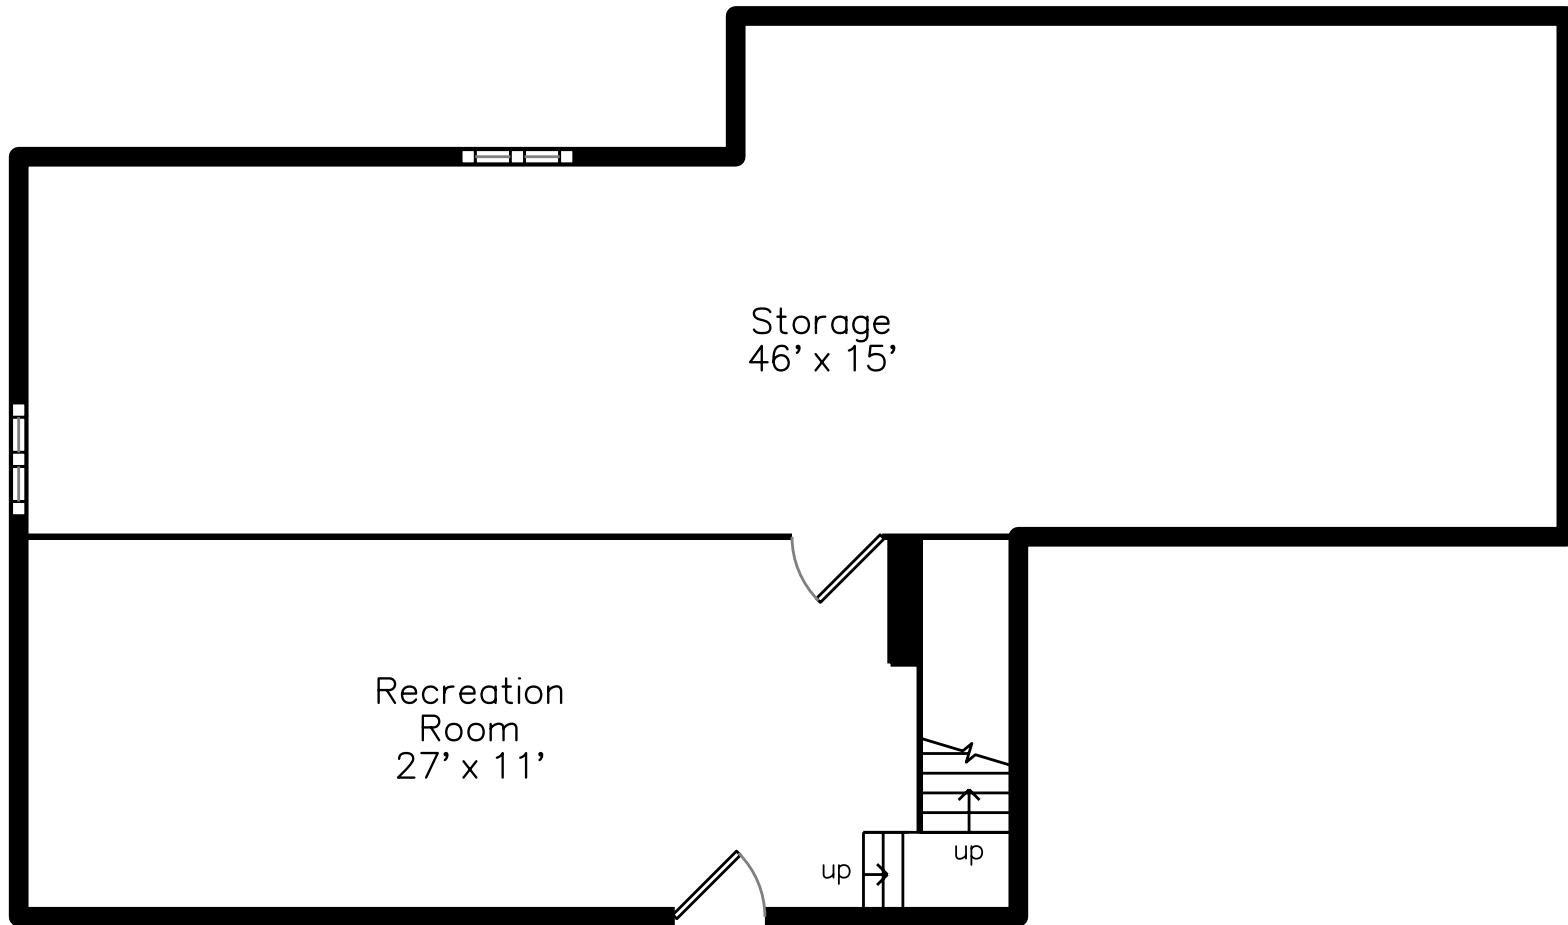

Upper

Main

Lower

2435 Sunset Terrace
 West Bloomfield Township, MI 48324

PicturePlan by  VieHome
 Measurements may not be 100% accurate.
 Floor plans are provided for convenience only.
 Room sizes are not used to calculate area.

Upper

Main

Lower

Outside

Outside

Outside

Outside

Outside

Lake

Foyer

Foyer

Foyer

Living Room

Living Room

Living Room

Living Room