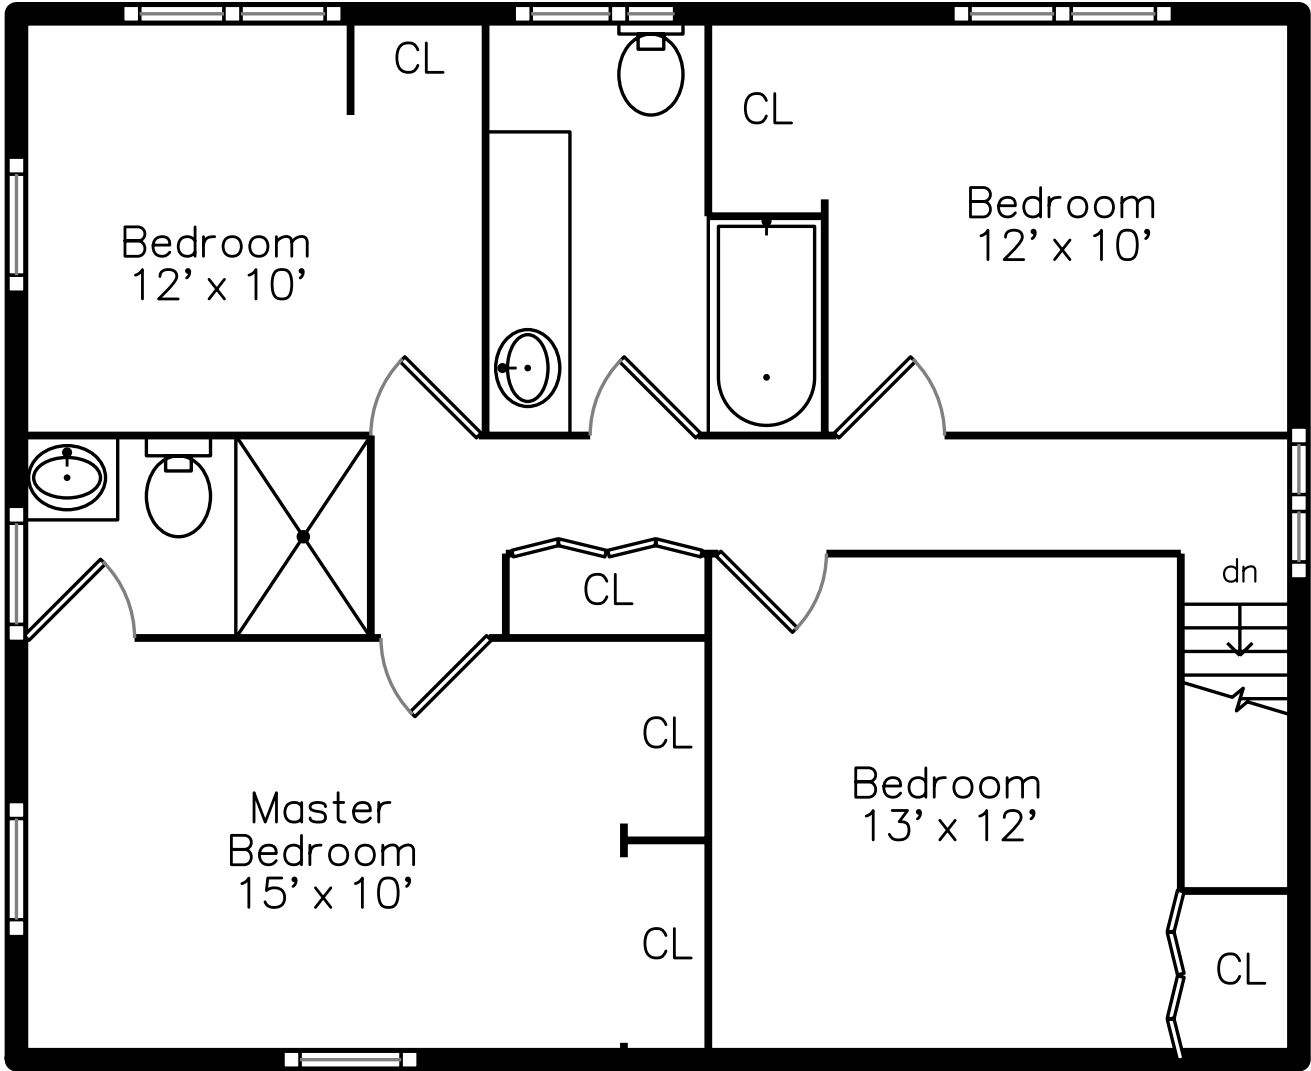

Upper

Main

Lower

2435 Sunset Terrace
 West Bloomfield Township, MI 48324

PicturePlan by  VieHome
 Measurements may not be 100% accurate.
 Floor plans are provided for convenience only.
 Room sizes are not used to calculate area.

Upper

Main

Lower

Outside

Outside

Outside

Outside

Outside

Lake

Foyer

Foyer

Foyer

Living Room

Living Room

Living Room

Living Room

Main Bedroom

Bathroom

Bathroom

Main Bathroom

Main Bathroom

Recreation Room

Recreation Room

Recreation Room