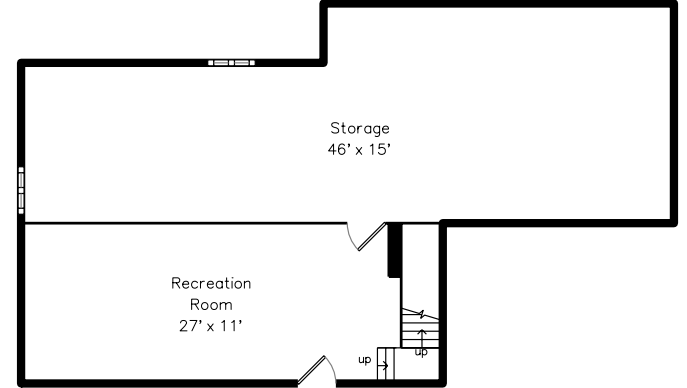

Upper

Main

Lower

2435 Sunset Terrace
 West Bloomfield Township, MI 48324

PicturePlan by  VieHome
 Measurements may not be 100% accurate.
 Floor plans are provided for convenience only.
 Room sizes are not used to calculate area.

Upper

Main

Lower

Outside

Outside

Outside

Outside

Outside