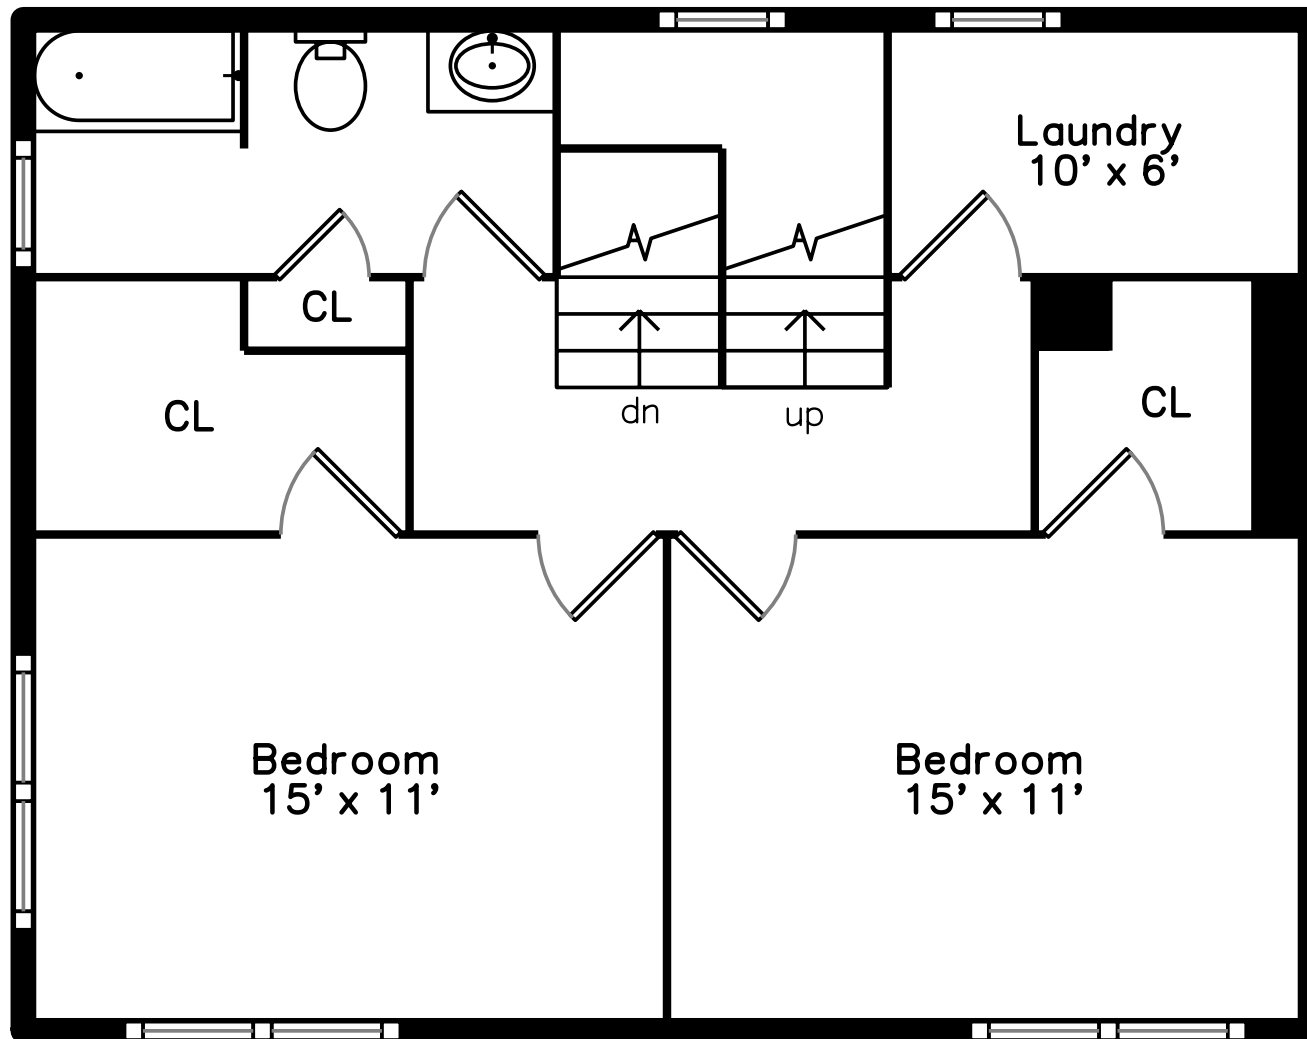

Top

Upper

Main

Lower

28 Clyde Street
Somerville, MA 02145

PicturePlan(tm) by Vis-Home(C) 2020

Measurements may not be 100% accurate.
Floor plans are provided for convenience only.
Room sizes are not used to calculate area.

Top

Upper

Main

Outside

Outside

Outside

Outside

Foyer

Living Room

Living Room

Dining Room

Dining Room

Kitchen

Kitchen

Kitchen

Kitchen

Master Bedroom

Master Bedroom

Master Bedroom

Sitting

Master Bathroom

Family Room

Family Room