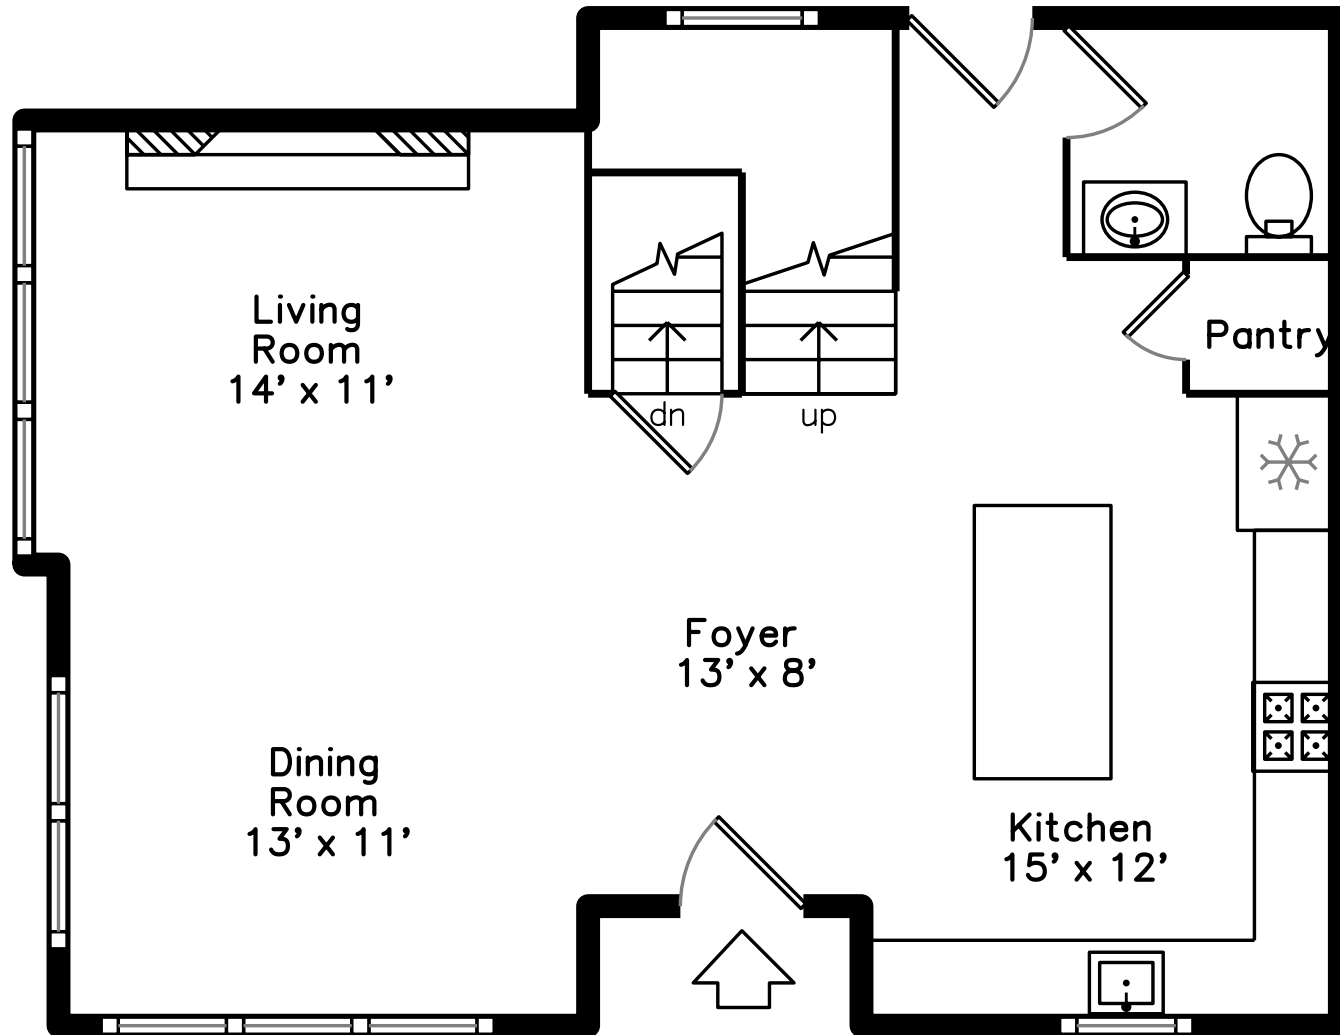

Top

Upper

Main

Lower

28 Clyde Street
Somerville, MA 02145

PicturePlan(tm) by Vis-Home(C) 2020

Measurements may not be 100% accurate.
Floor plans are provided for convenience only.
Room sizes are not used to calculate area.

Top

Upper

Main

Outside

Outside

Outside

Outside

Foyer

Living Room

Living Room

Dining Room

Dining Room

Kitchen

Kitchen

Kitchen

Kitchen

Master Bedroom

Master Bedroom

Master Bedroom

Sitting

Master Bathroom

Family Room

Family Room