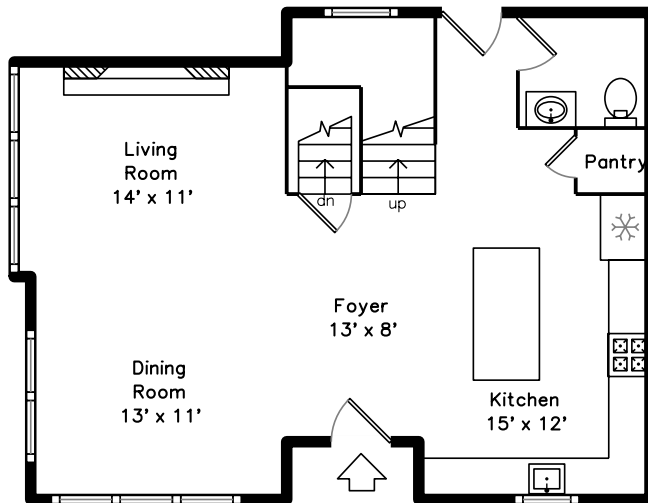

Top

Upper

Main

Lower

28 Clyde Street
Somerville, MA 02145

PicturePlan(tm) by Vis-Home(C) 2020

Measurements may not be 100% accurate.
Floor plans are provided for convenience only.
Room sizes are not used to calculate area.

Top

Upper

Main

Outside

Outside

Outside

Outside

Foyer

Living Room

Living Room

Dining Room

Dining Room

Kitchen

Kitchen

Kitchen

Kitchen

Master Bedroom

Master Bedroom

Master Bedroom

Sitting

Master Bathroom

Family Room

Family Room