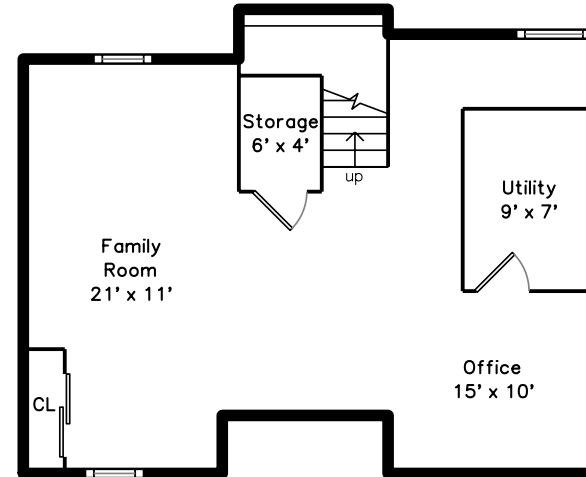

Top

Upper

Main

Lower

28 Clyde Street
Somerville, MA 02145

PicturePlan(tm) by Vis-Home(C) 2020

Measurements may not be 100% accurate.
Floor plans are provided for convenience only.
Room sizes are not used to calculate area.

Top

Upper

Main

Outside

Outside

Outside

Outside

Foyer

Living Room

Living Room

Dining Room

Dining Room

Kitchen

Kitchen

Kitchen

Kitchen

Master Bedroom

Master Bedroom

Master Bedroom

Sitting

Master Bathroom

Family Room

Family Room