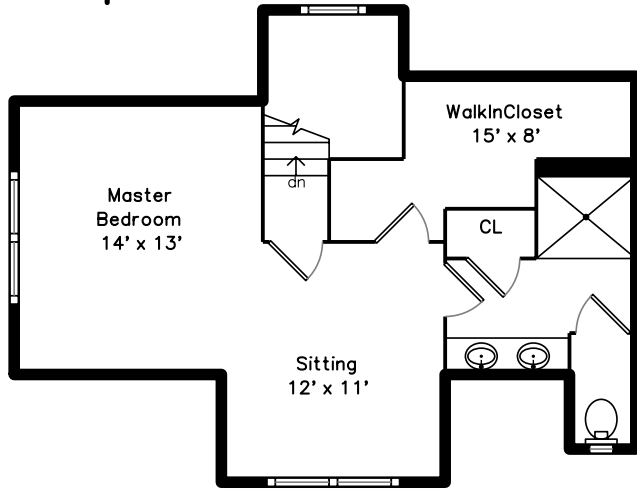

Top

Upper

Main

Lower

28 Clyde Street
Somerville, MA 02145

PicturePlan(tm) by Vis-Home(C) 2020

Measurements may not be 100% accurate.
Floor plans are provided for convenience only.
Room sizes are not used to calculate area.

Top

Upper

Main

Outside

Outside

Outside

Outside

Foyer

Living Room

Living Room

Dining Room

Dining Room

Kitchen

Kitchen

Kitchen

Kitchen

Master Bedroom

Master Bedroom

Master Bedroom

Sitting

Master Bathroom

Family Room

Family Room