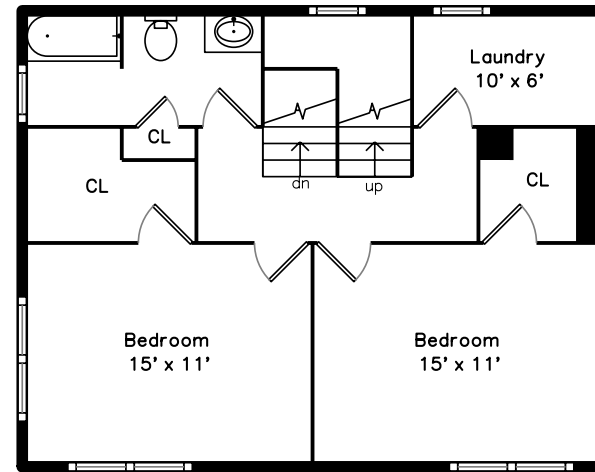

Top

Upper

Main

Lower

28 Clyde Street
Somerville, MA 02145

PicturePlan(tm) by Vis-Home(C) 2020

Measurements may not be 100% accurate.
Floor plans are provided for convenience only.
Room sizes are not used to calculate area.

Top

Upper

Main

Outside

Outside

Outside

Outside

Foyer

Living Room

Living Room

Dining Room

Dining Room

Kitchen

Kitchen

Kitchen

Kitchen

Master Bedroom

Master Bedroom

Master Bedroom

Sitting

Master Bathroom

Family Room

Family Room