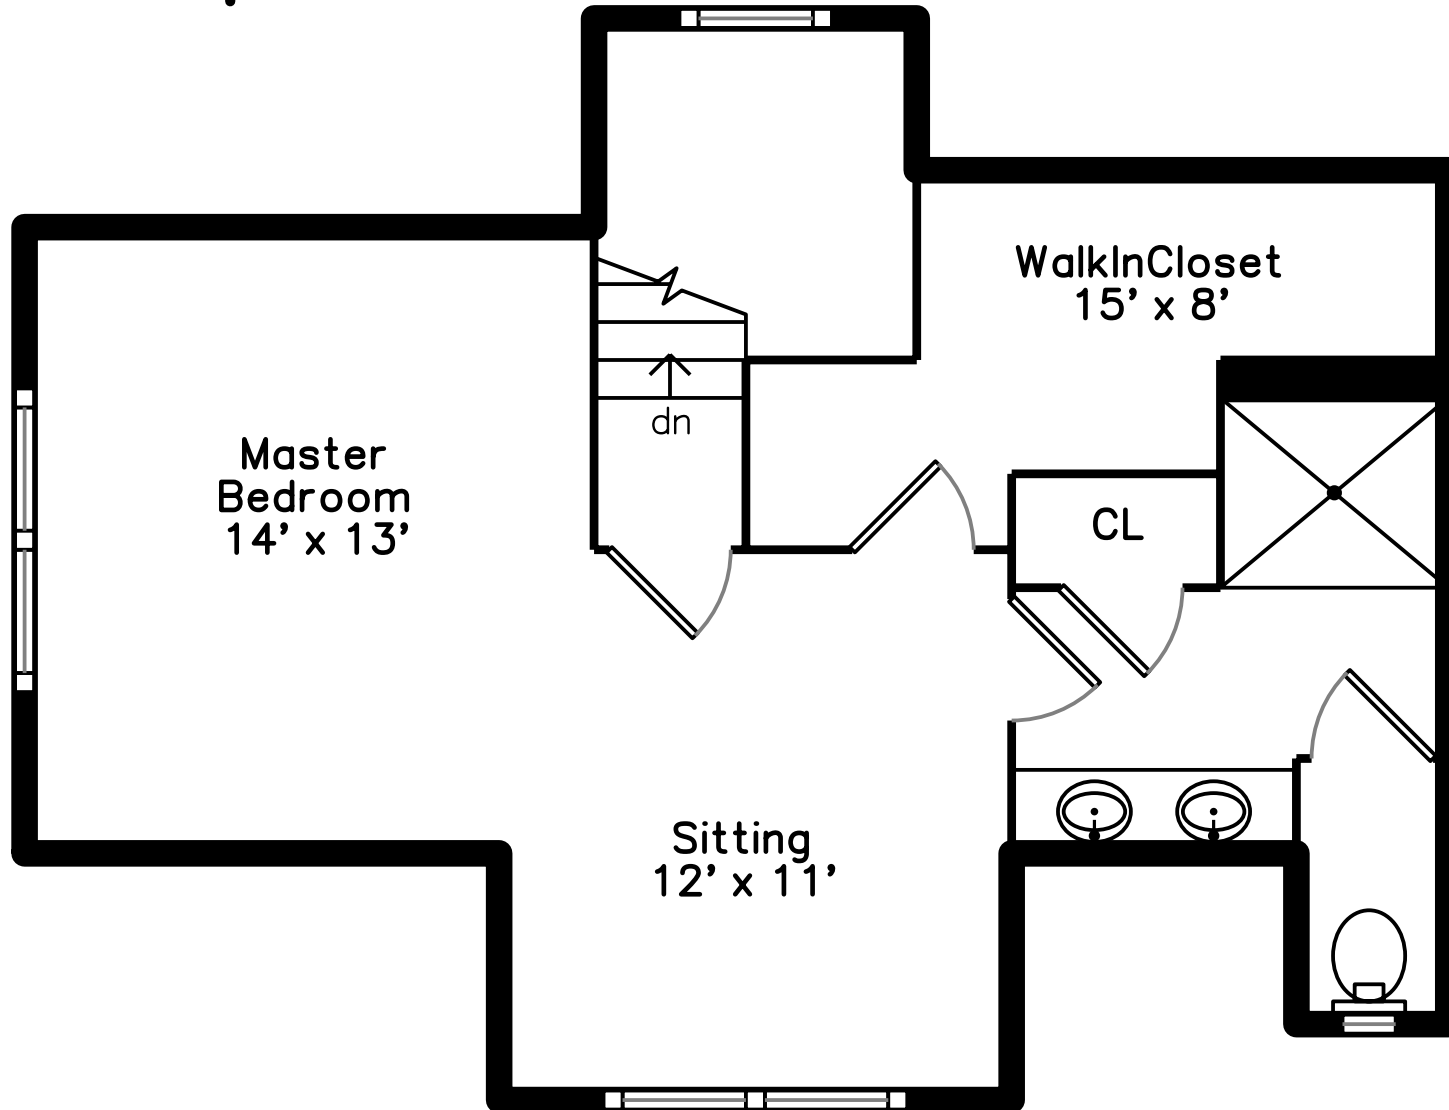

Top

Upper

Main

Lower

28 Clyde Street
Somerville, MA 02145

PicturePlan(tm) by Vis-Home(C) 2020

Measurements may not be 100% accurate.
Floor plans are provided for convenience only.
Room sizes are not used to calculate area.

Top

Upper

Main

Outside

Outside

Outside

Outside

Foyer

Living Room

Living Room

Dining Room

Dining Room

Kitchen

Kitchen

Kitchen

Kitchen

Master Bedroom

Master Bedroom

Master Bedroom

Sitting

Master Bathroom

Family Room

Family Room