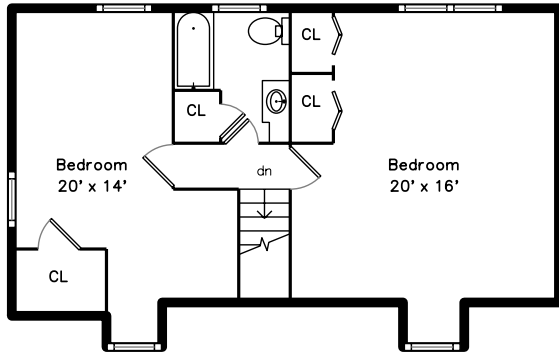

Upper

Basement

Main

90 Tadmuck Road
Westford, MA 01886

PicturePlan(tm) by Vis-Home(C) 2020

Measurements may not be 100% accurate.
Floor plans are provided for convenience only.
Room sizes are not used to calculate area.

Upper

Main

Basement

Outside

Outside

Back

Back

Back

Back

Back

Living Room

Living Room

Living Room

Dining Room

Dining Room

Kitchen

Bedroom

Bedroom

Bedroom

Bedroom

Bathroom

Family Room

Family Room

Bonus Room