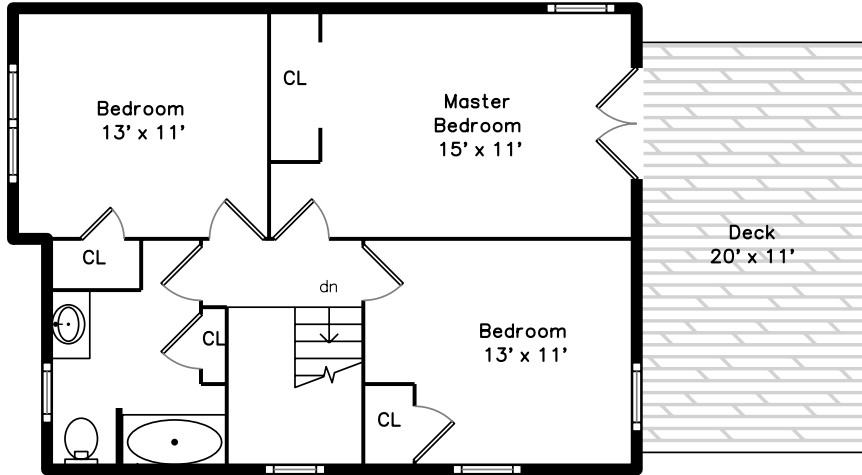

Upper

Main

Lower

192 Hyde Park Avenue
Boston, MA 02130

PicturePlan by  vis-home

Measurements may not be 100% accurate.
Floor plans are provided for convenience only.
Room sizes are not used to calculate area.

Upper

Main

Lower

Outside

Outside

Outside

Foyer

Living Room

Living Room

Living Room

Living Room

Dining Room

Dining Room

Dining Room

Dining Room

Kitchen

Bedroom

Bedroom

Master Bedroom

Master Bedroom

Master Bedroom

Master Bedroom

Bathroom

Deck