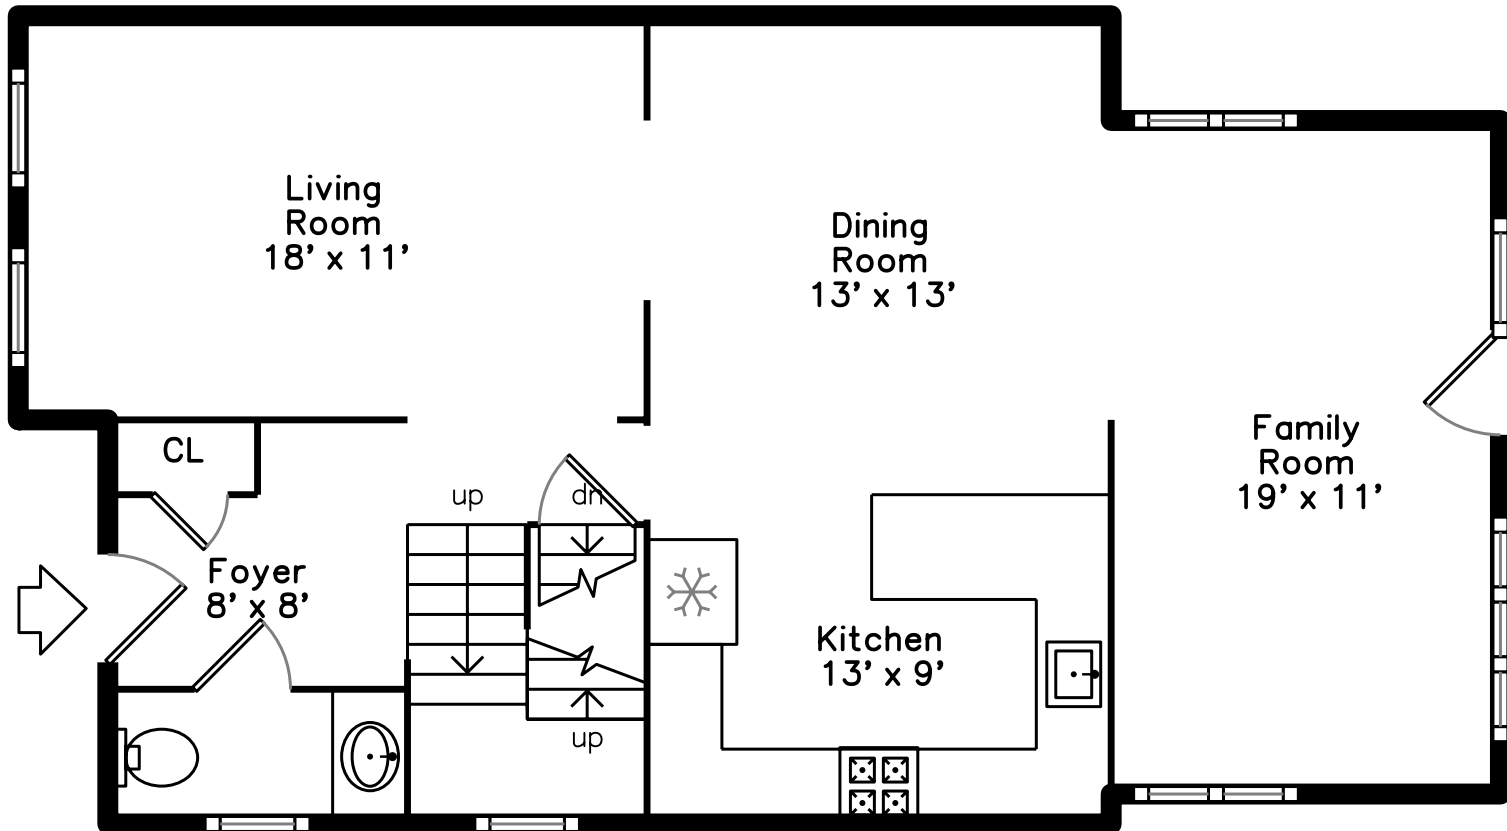

Upper

Main

Lower

192 Hyde Park Avenue
Boston, MA 02130

PicturePlan by  vis-home

Measurements may not be 100% accurate.
Floor plans are provided for convenience only.
Room sizes are not used to calculate area.

Upper

Main

Lower

Outside

Outside

Outside

Foyer

Living Room

Living Room

Living Room

Living Room

Dining Room

Dining Room

Dining Room

Dining Room

Kitchen

Kitchen

Kitchen

Kitchen

Kitchen

Kitchen

Family Room

Family Room

Family Room