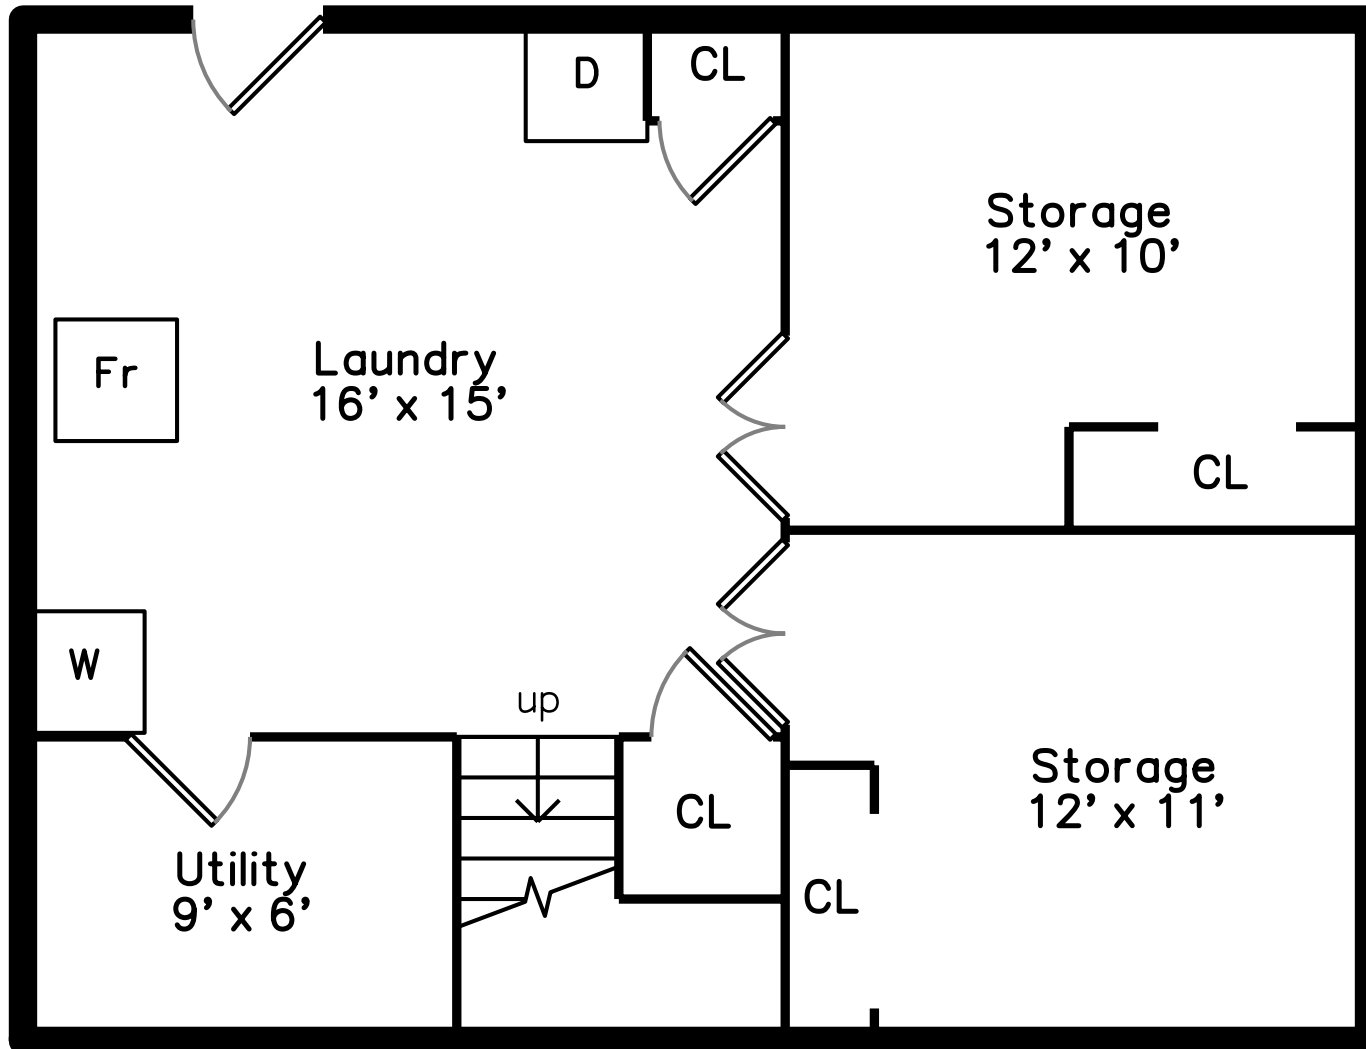

Upper

Main

Lower

192 Hyde Park Avenue
Boston, MA 02130

PicturePlan by  vis-home

Measurements may not be 100% accurate.
Floor plans are provided for convenience only.
Room sizes are not used to calculate area.

Upper

Main

Lower

Outside

Outside

Outside

Foyer

Living Room

Living Room

Living Room

Living Room

Dining Room

Dining Room

Dining Room

Dining Room

Kitchen

Kitchen

Kitchen

Kitchen

Kitchen

Kitchen

Family Room

Family Room

Family Room