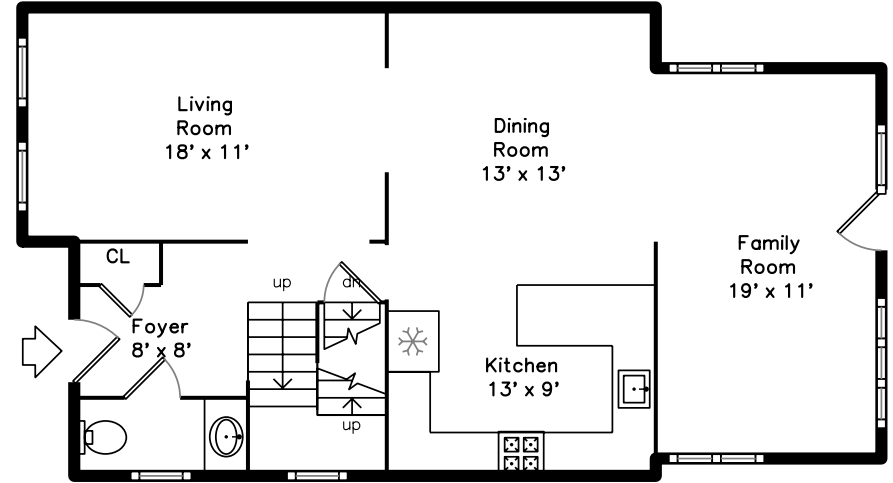

Upper

Main

Lower

192 Hyde Park Avenue
Boston, MA 02130

PicturePlan by  vis-home

Measurements may not be 100% accurate.
Floor plans are provided for convenience only.
Room sizes are not used to calculate area.

Upper

Main

Lower

Outside

Outside

Outside

Foyer

Living Room

Living Room

Living Room

Living Room

Dining Room

Dining Room

Dining Room

Dining Room

Kitchen

Kitchen

Kitchen

Kitchen

Kitchen

Kitchen

Family Room

Family Room

Family Room