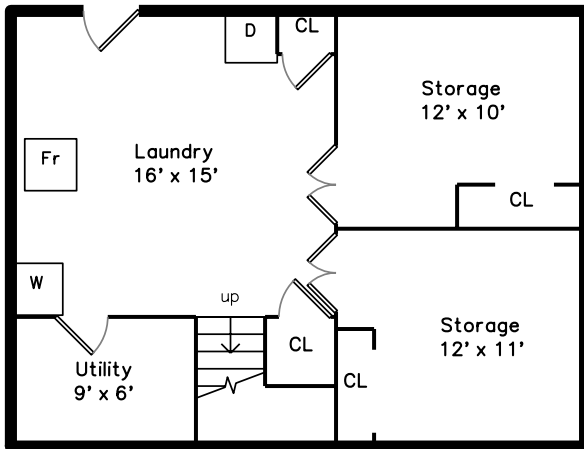

Upper

Main

Lower

192 Hyde Park Avenue
Boston, MA 02130

PicturePlan by  vis-home

Measurements may not be 100% accurate.
Floor plans are provided for convenience only.
Room sizes are not used to calculate area.

Upper

Main

Lower

Outside

Outside

Outside

Foyer

Living Room

Living Room

Living Room

Living Room

Dining Room

Dining Room

Dining Room

Dining Room

Kitchen

Kitchen

Kitchen

Kitchen

Kitchen

Kitchen

Family Room

Family Room

Family Room