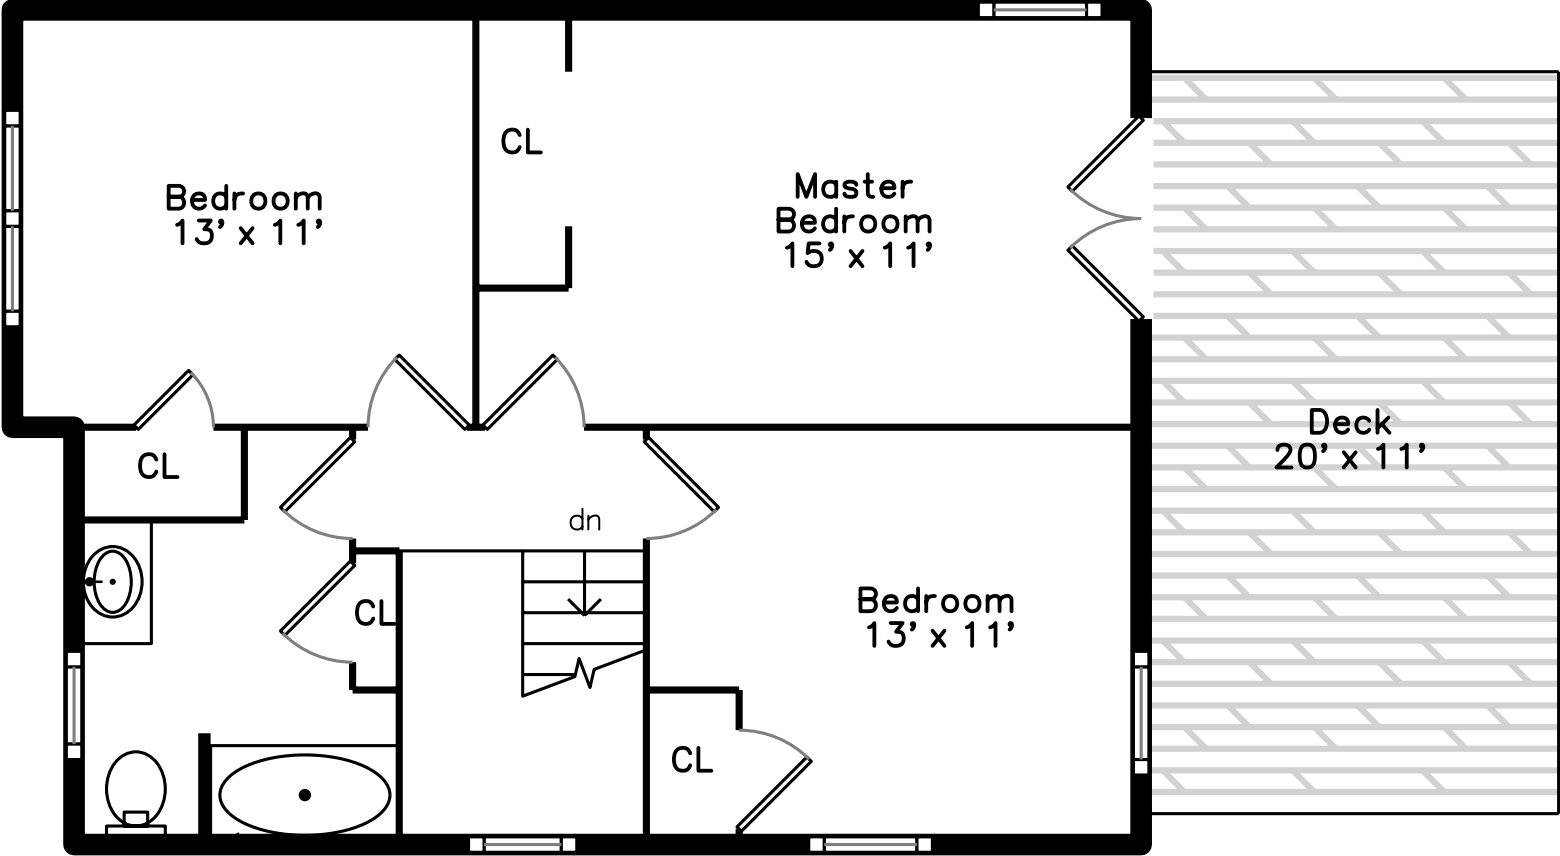

Upper

Main

Lower

192 Hyde Park Avenue
Boston, MA 02130

PicturePlan by  vis-home

Measurements may not be 100% accurate.
Floor plans are provided for convenience only.
Room sizes are not used to calculate area.

Upper

Main

Lower

Outside

Outside

Outside

Foyer

Living Room

Living Room

Living Room

Living Room

Dining Room

Dining Room

Dining Room

Dining Room

Kitchen

Kitchen

Kitchen

Kitchen

Kitchen

Kitchen

Family Room

Family Room

Family Room