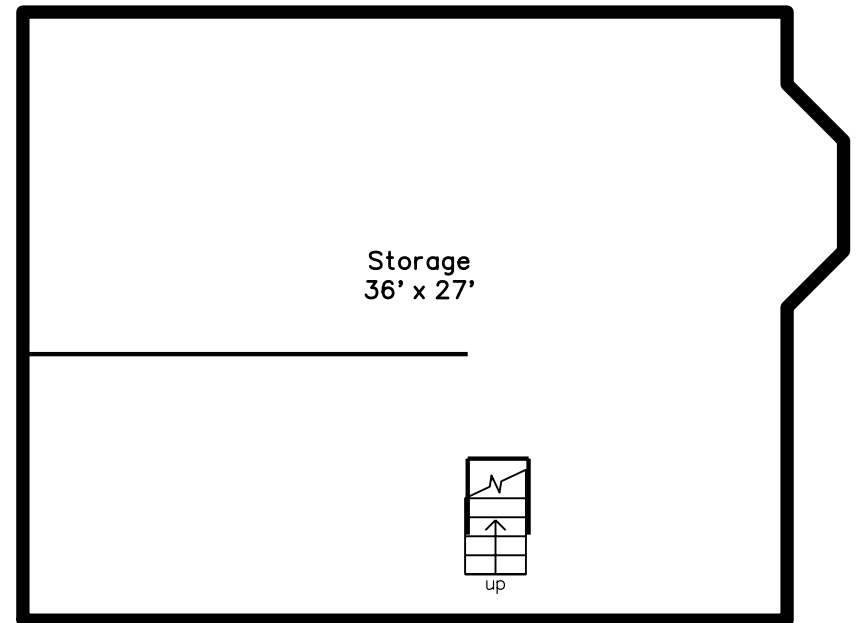

Main

Basement

14 Smythe Street #3
Brookline, MA 02445

PicturePlan by  vis-home

Measurements may not be 100% accurate.
Floor plans are provided for convenience only.
Room sizes are not used to calculate area.

Main

Basement

Outside

Outside

Master Bedroom

Master Bedroom

Bathroom

Bathroom