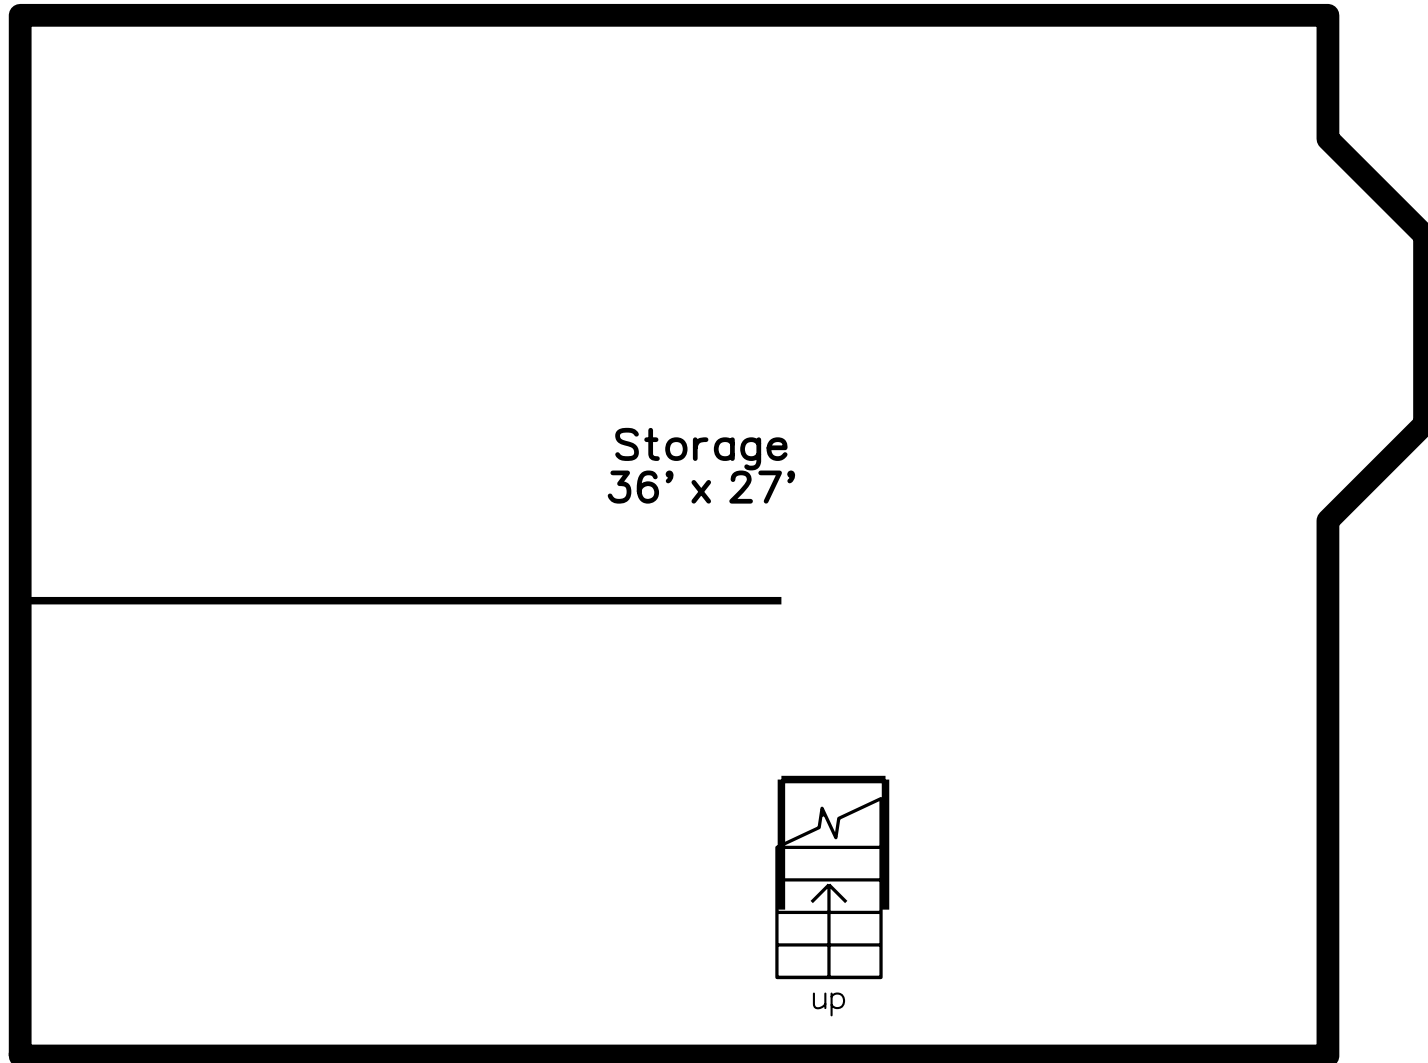

Main

Basement

14 Smythe Street #3
Brookline, MA 02445

PicturePlan by  vis-home

Measurements may not be 100% accurate.
Floor plans are provided for convenience only.
Room sizes are not used to calculate area.

Main

Basement

Outside

Outside

Master Bedroom

Master Bedroom

Bathroom

Bathroom