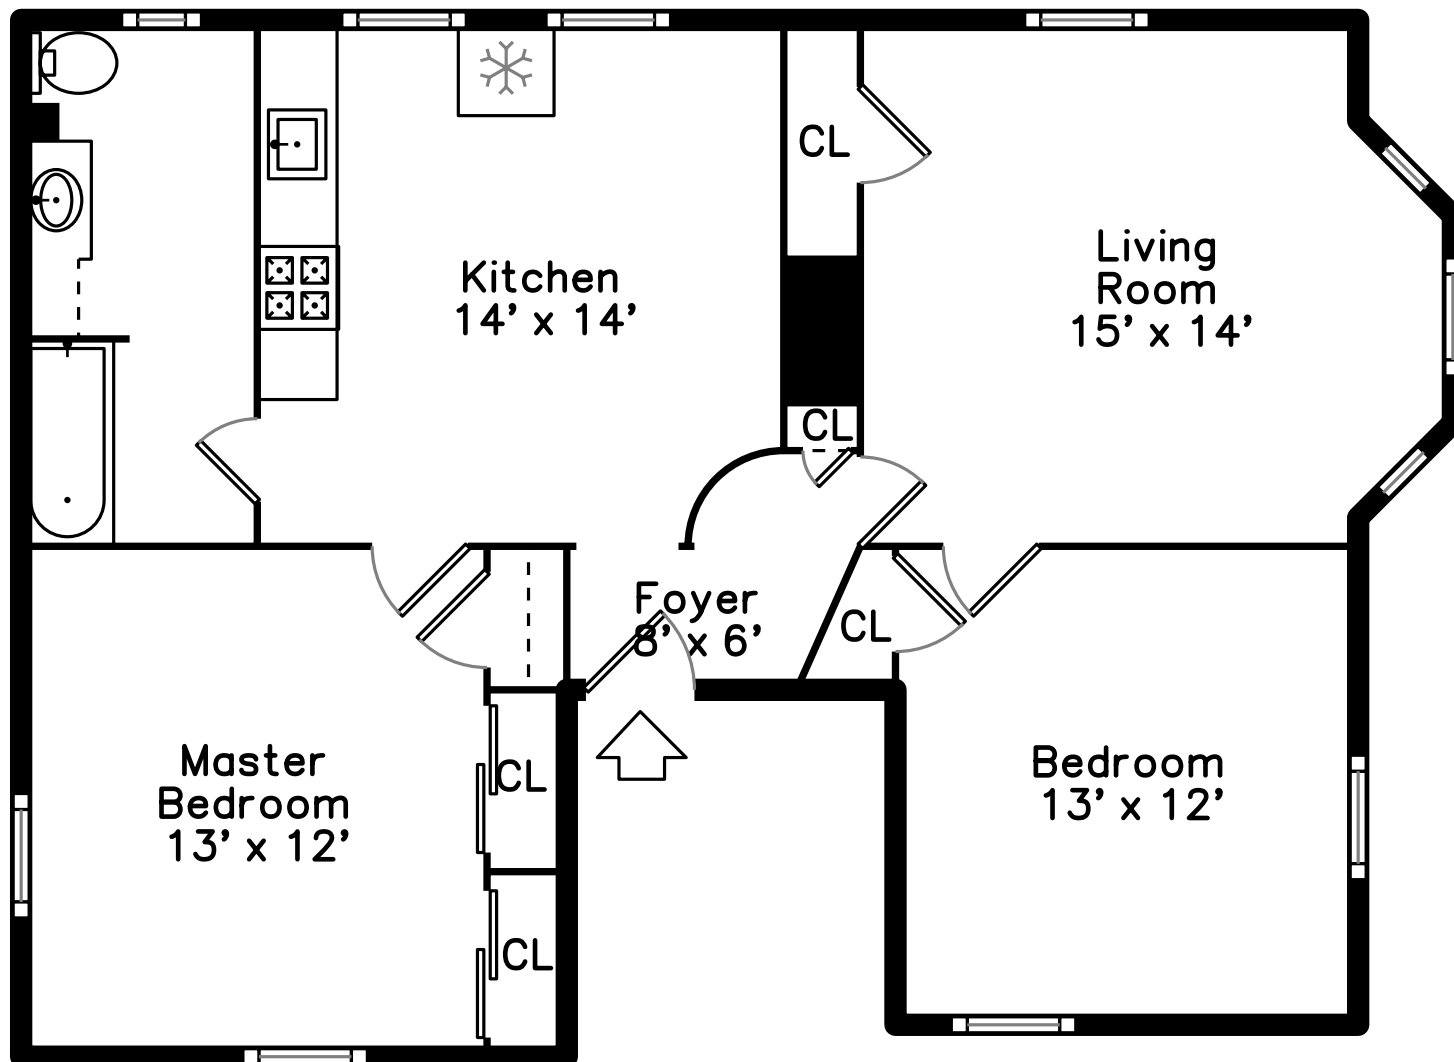

Main

Basement

14 Smythe Street #3
Brookline, MA 02445

PicturePlan by  vis-home

Measurements may not be 100% accurate.
Floor plans are provided for convenience only.
Room sizes are not used to calculate area.

Main

Basement

Outside

Outside

Master Bedroom

Master Bedroom

Bathroom

Bathroom

Kitchen

Kitchen

Kitchen

Living Room

Living Room

Living Room

Living Room

Bedroom

Bedroom

Bedroom

Storage

Utility

Utility

Laundry

Outside

Outside