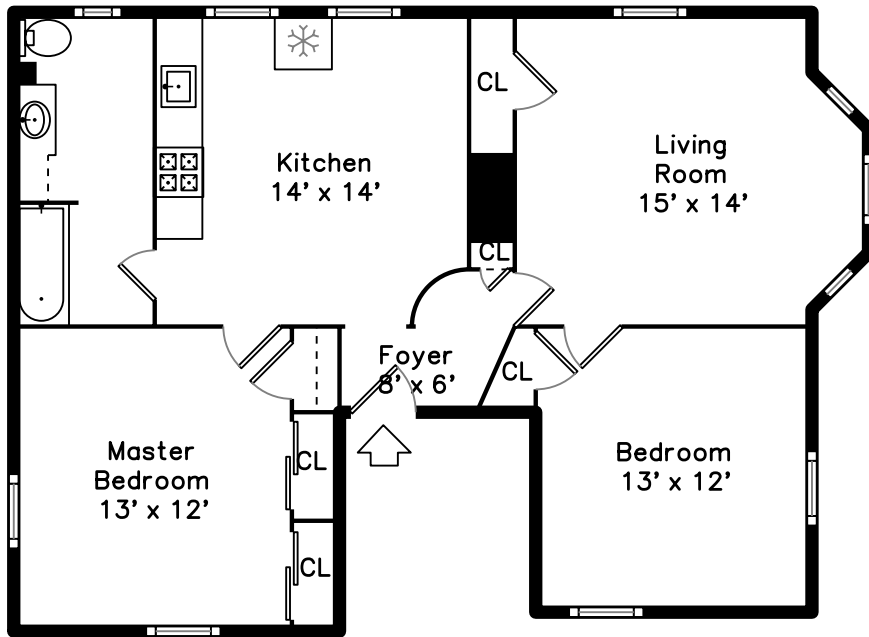

Main

Basement

14 Smythe Street #3
Brookline, MA 02445

PicturePlan by  vis-home

Measurements may not be 100% accurate.
Floor plans are provided for convenience only.
Room sizes are not used to calculate area.

Main

Basement

Outside

Outside

Master Bedroom

Master Bedroom

Bathroom

Bathroom

Kitchen

Kitchen

Kitchen

Living Room

Living Room

Living Room

Living Room

Bedroom

Bedroom

Bedroom

Storage

Utility

Utility

Laundry

Outside

Outside