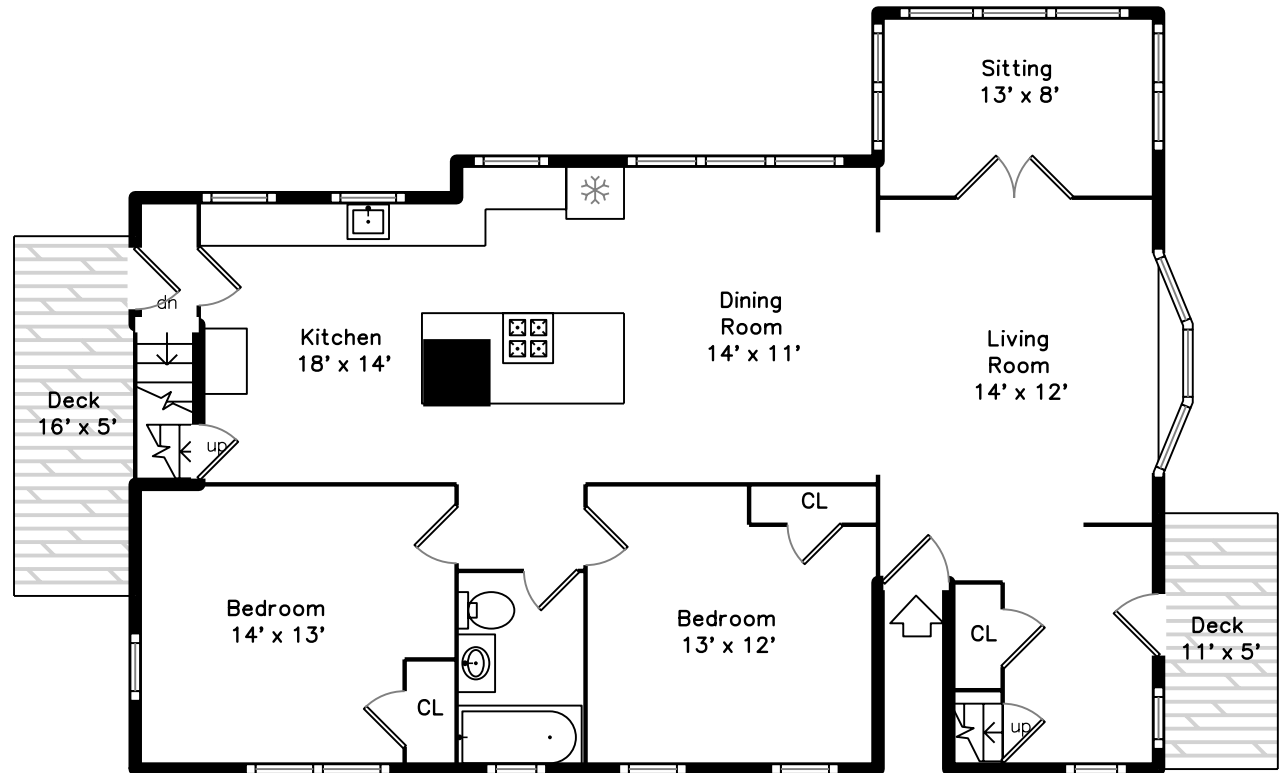

Upper

Main

39 Gallivan Blvd
Boston, MA 02126

PicturePlan by  vis-home

Measurements may not be 100% accurate.
Floor plans are provided for convenience only.
Room sizes are not used to calculate area.

Upper

Main

Living Room

Living Room

Living Room

Sitting

Sitting

Sitting

Dining Room

Dining Room

Kitchen

Kitchen

Hall

Hall

Bedroom

Bedroom

Bedroom

Bedroom

Deck

Office

Office

Office

Office

Bedroom

Bedroom

Bedroom