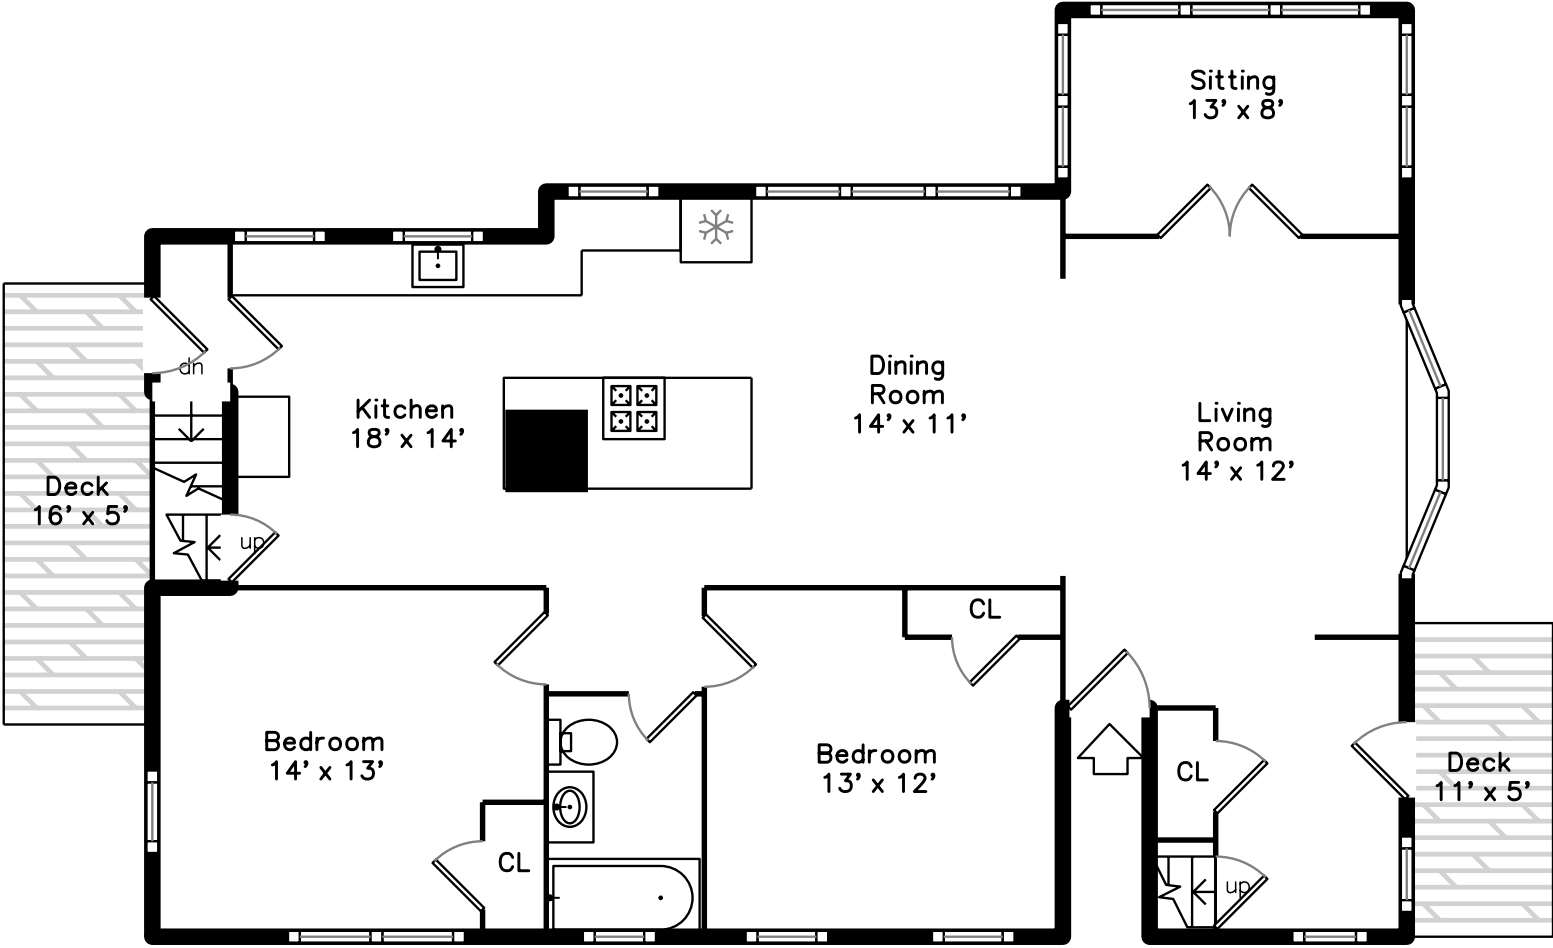

Upper

Main

39 Gallivan Blvd
Boston, MA 02126

PicturePlan by  vis-home

Measurements may not be 100% accurate.
Floor plans are provided for convenience only.
Room sizes are not used to calculate area.

Upper

Main

Living Room

Living Room

Living Room

Sitting

Sitting

Sitting

Dining Room

Dining Room

Dining Room

Dining Room

Kitchen

Kitchen

Kitchen

Kitchen

Kitchen

Kitchen

Deck

Office

Office

Office

Office

Bedroom

Bedroom

Bedroom