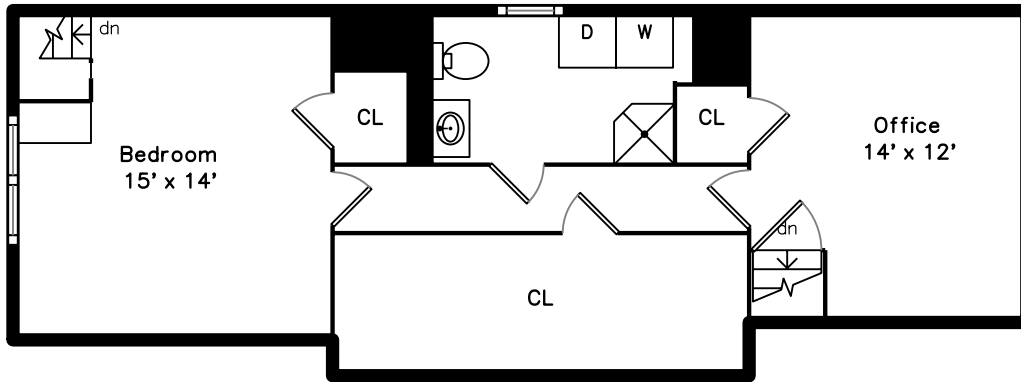

Upper

Main

39 Gallivan Blvd
Boston, MA 02126

PicturePlan by  vis-home

Measurements may not be 100% accurate.
Floor plans are provided for convenience only.
Room sizes are not used to calculate area.

Upper

Main

Living Room

Living Room

Living Room

Sitting

Sitting

Sitting

Dining Room

Dining Room

Kitchen

Kitchen

Hall

Hall

Bedroom

Bedroom

Bedroom

Bedroom

Deck

Office

Office

Office

Office

Bedroom

Bedroom

Bedroom