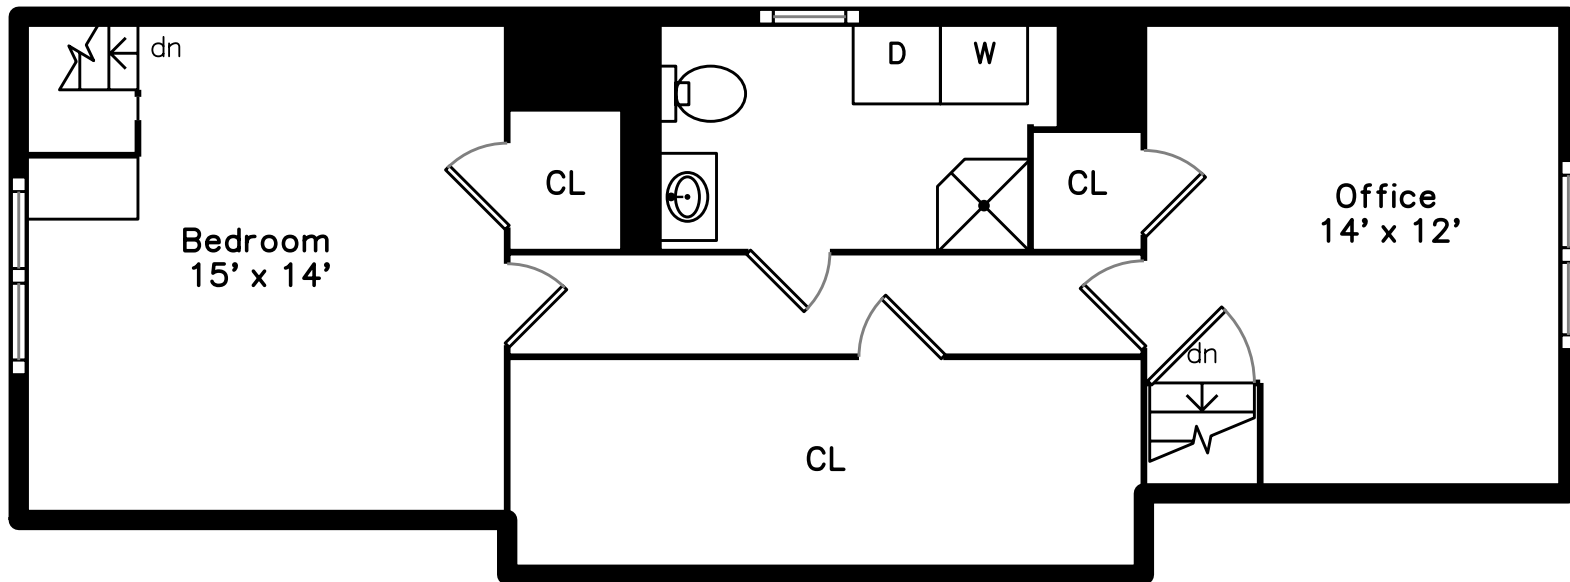

Upper

Main

39 Gallivan Blvd
Boston, MA 02126

PicturePlan by  vis-home

Measurements may not be 100% accurate.
Floor plans are provided for convenience only.
Room sizes are not used to calculate area.

Upper

Main

Living Room

Living Room

Living Room

Sitting

Sitting

Sitting

Dining Room

Dining Room

Dining Room

Dining Room

Kitchen

Kitchen

Kitchen

Kitchen

Kitchen

Kitchen

Deck

Office

Office

Office

Office

Bedroom

Bedroom

Bedroom