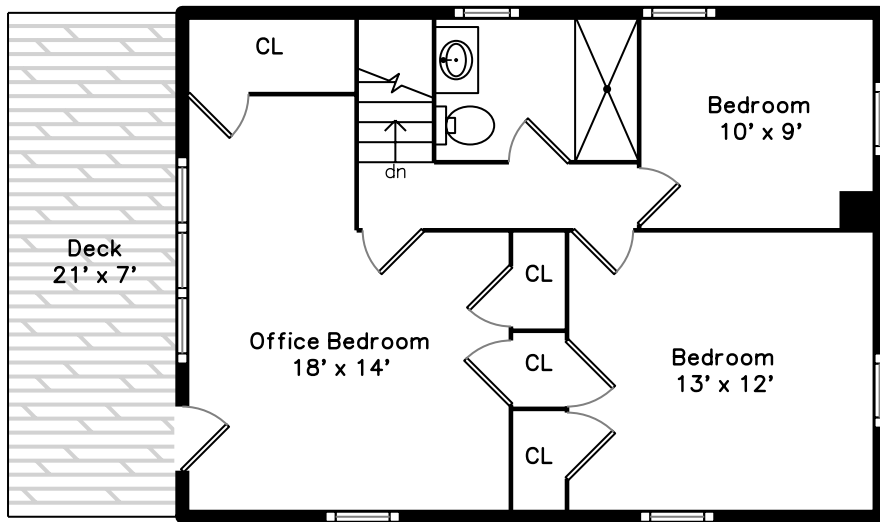

Upper

Main

106 Metropolitan Avenue
Boston, MA 02131

PicturePlan by  vis-home

Measurements may not be 100% accurate.
Floor plans are provided for convenience only.
Room sizes are not used to calculate area.

Living Room

Living Room

Living Room

Living Room

Dining Room

Dining Room

Dining Room

Dining Room

Deck

Bedroom

Bedroom

Bedroom

Bedroom

Bedroom

Bedroom

Bedroom