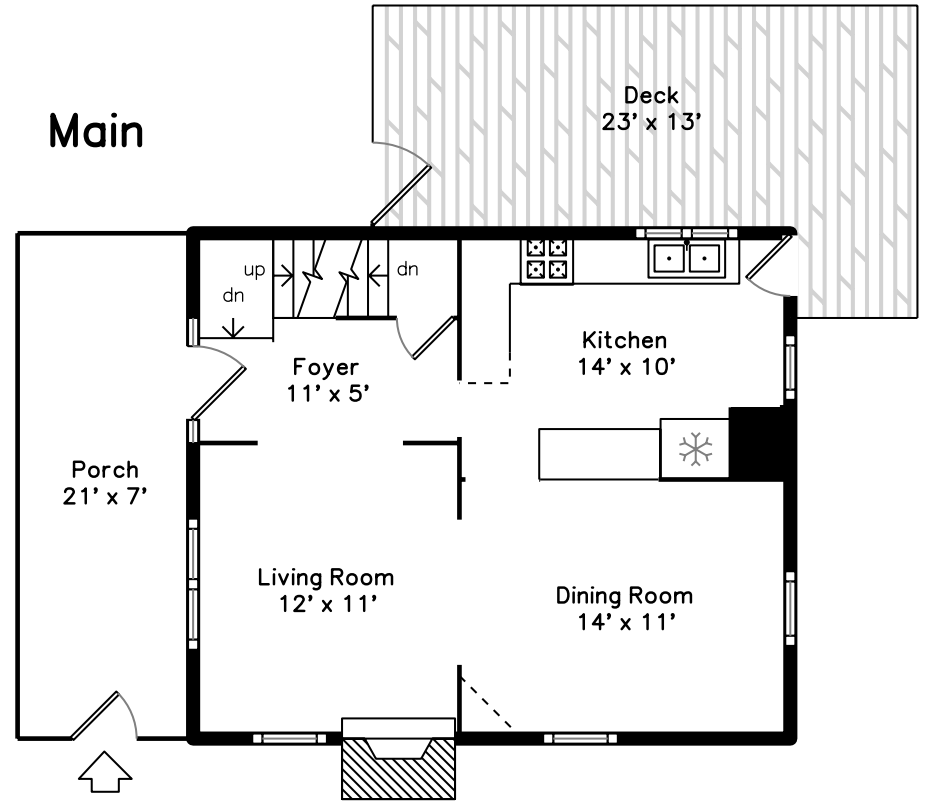

Upper

Main

106 Metropolitan Avenue
Boston, MA 02131

PicturePlan by  vis-home

Measurements may not be 100% accurate.
Floor plans are provided for convenience only.
Room sizes are not used to calculate area.

Upper

Main

Outside

Outside

Outside

Outside

Outside

Outside

Living Room

Living Room

Living Room

Living Room

Dining Room

Dining Room

Dining Room

Dining Room

Deck

Bedroom

Bedroom

Bedroom

Bedroom

Bedroom

Bedroom

Bedroom