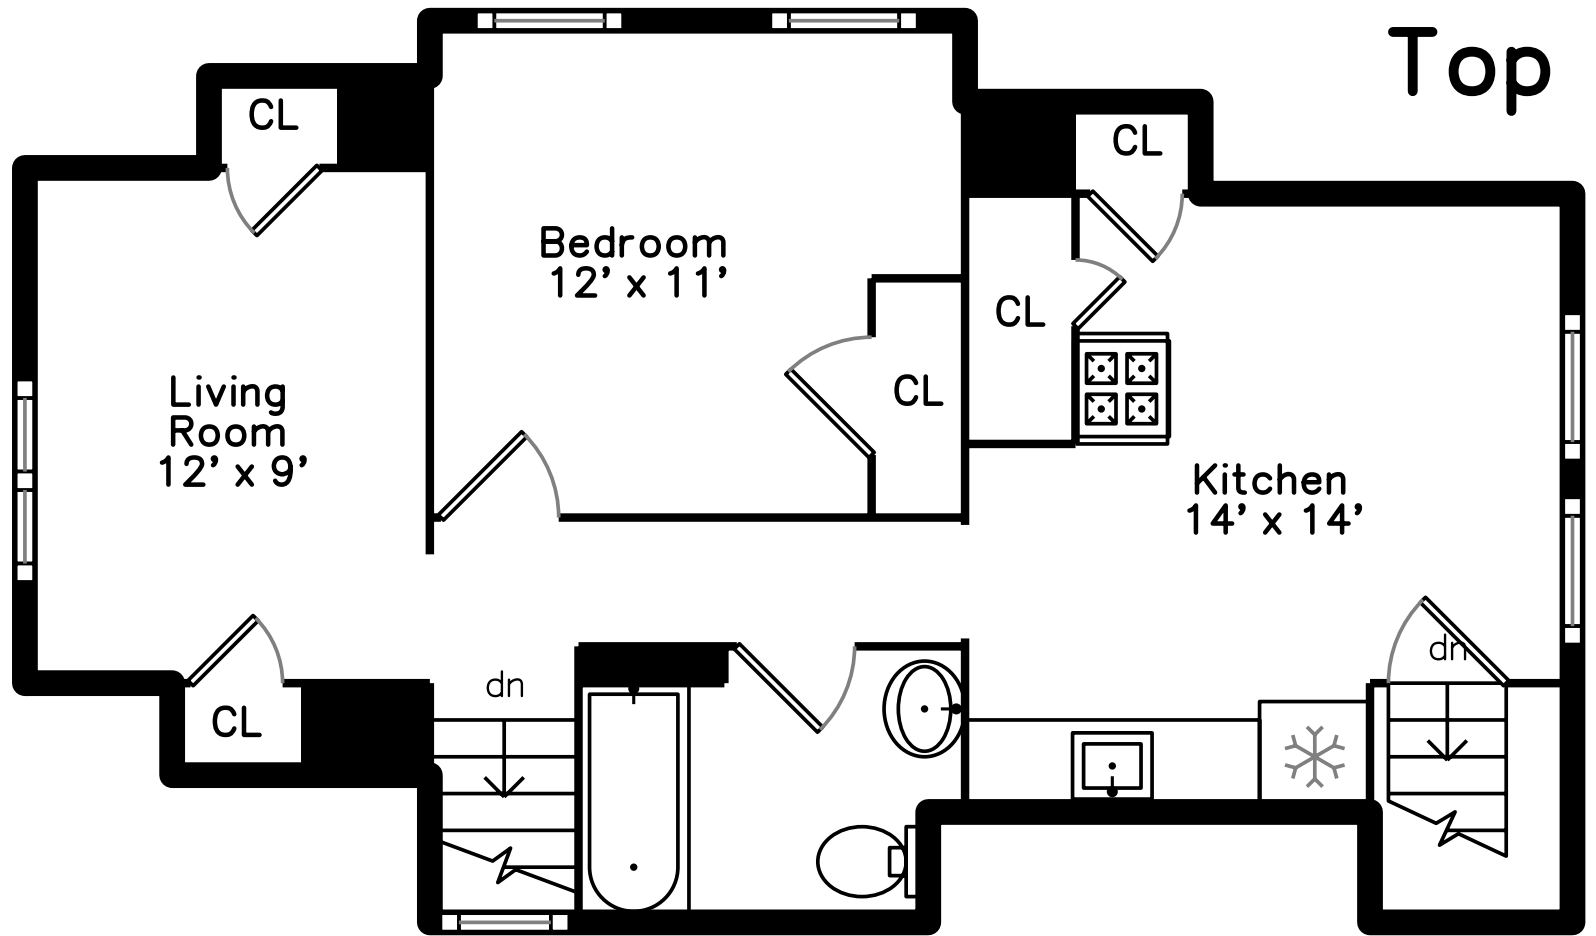

**51 Greenleaf Avenue
Medford, MA 02155**

PicturePlan by vis-home

Measurements may not be 100% accurate.
Floor plans are provided for convenience only.
Room sizes are not used to calculate area.

Top

Upper

Main

Basement

Outside

Outside

Outside

Living Room

Living Room

Kitchen

Kitchen

Bedroom

Bedroom

Bathroom

Sunroom

Porch

Living Room

Dining Room

Dining Room

Kitchen

Kitchen

Kitchen

Bedroom

Bedroom

Bathroom

Sunroom