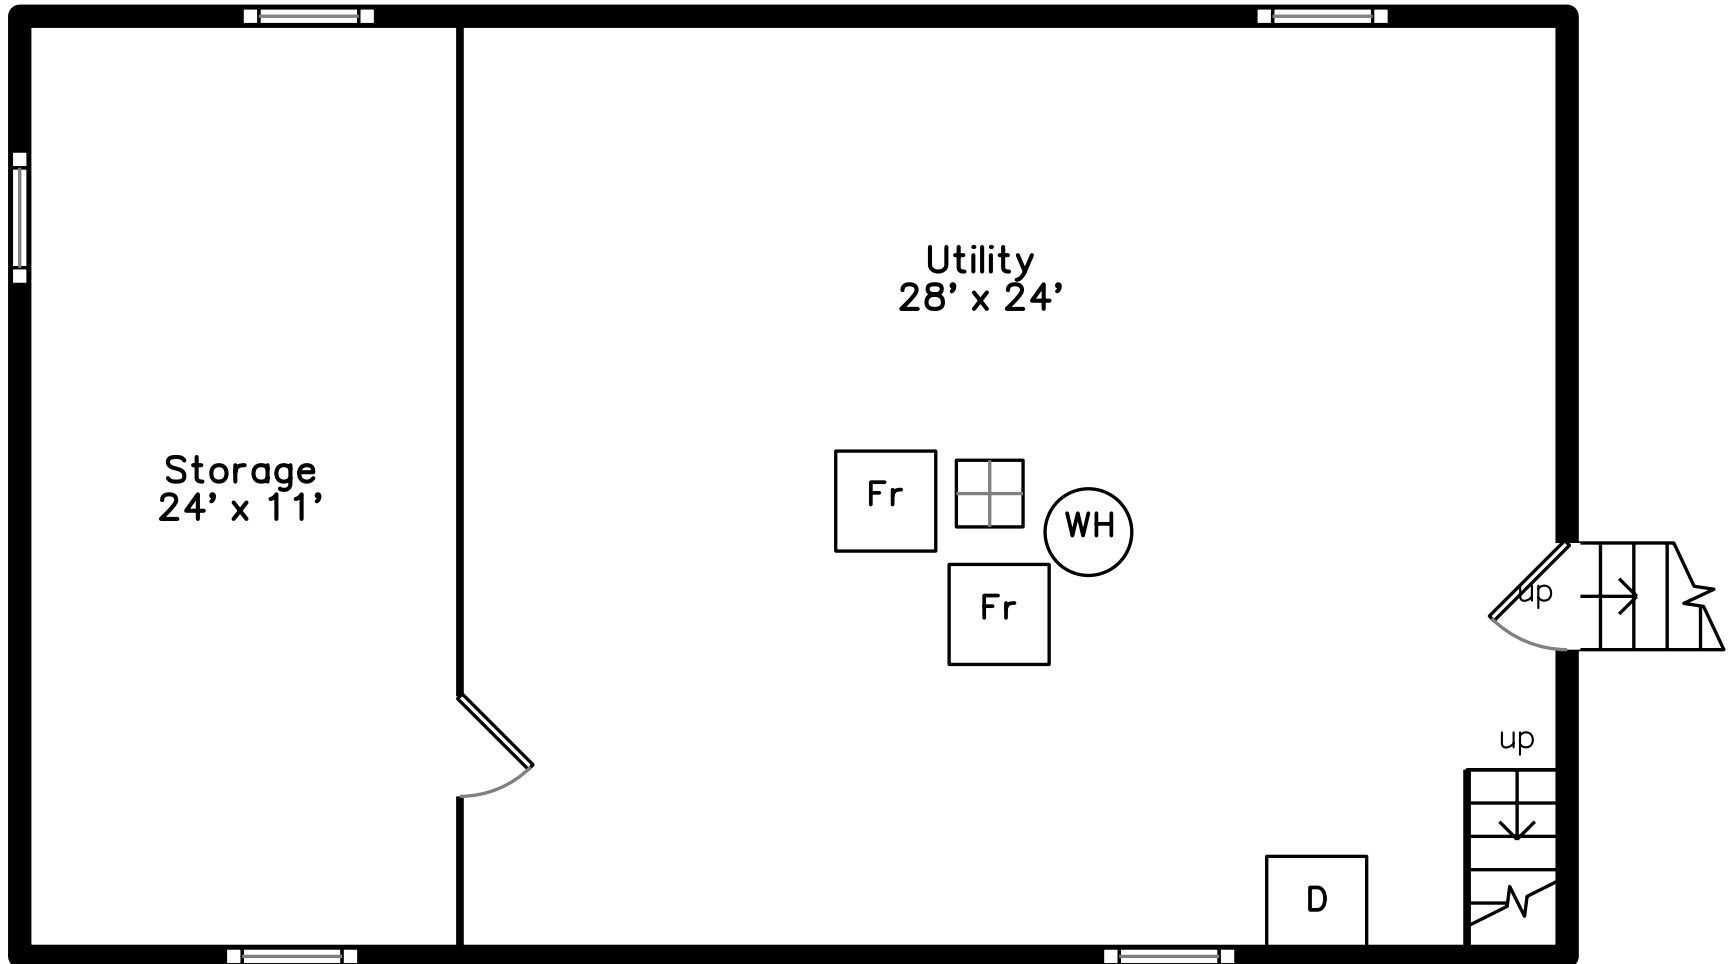

**51 Greenleaf Avenue
Medford, MA 02155**

PicturePlan by vis-home

Measurements may not be 100% accurate.
Floor plans are provided for convenience only.
Room sizes are not used to calculate area.

Top

Upper

Main

Basement

Outside

Outside

Outside

Living Room

Living Room

Kitchen

Kitchen

Bedroom

Bedroom

Bathroom

Sunroom

Porch

Living Room

Dining Room