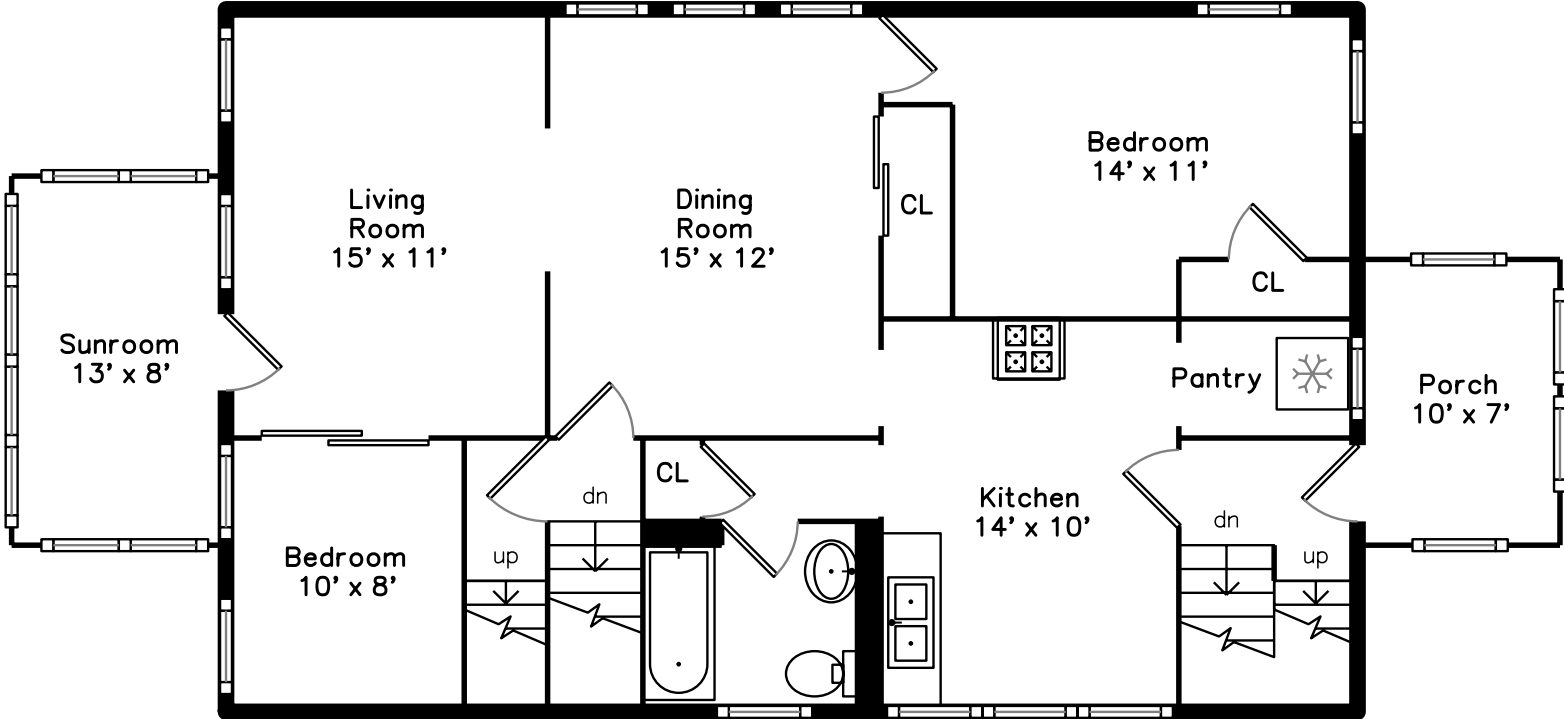

**51 Greenleaf Avenue
Medford, MA 02155**

PicturePlan by vis-home

Measurements may not be 100% accurate.
Floor plans are provided for convenience only.
Room sizes are not used to calculate area.

Top

Upper

Main

Basement

Outside

Outside

Outside

Living Room

Living Room

Kitchen

Kitchen

Bedroom

Bedroom

Bathroom

Sunroom

Porch

Living Room

Dining Room

Dining Room

Kitchen

Kitchen

Kitchen

Bedroom

Bedroom

Bathroom

Sunroom