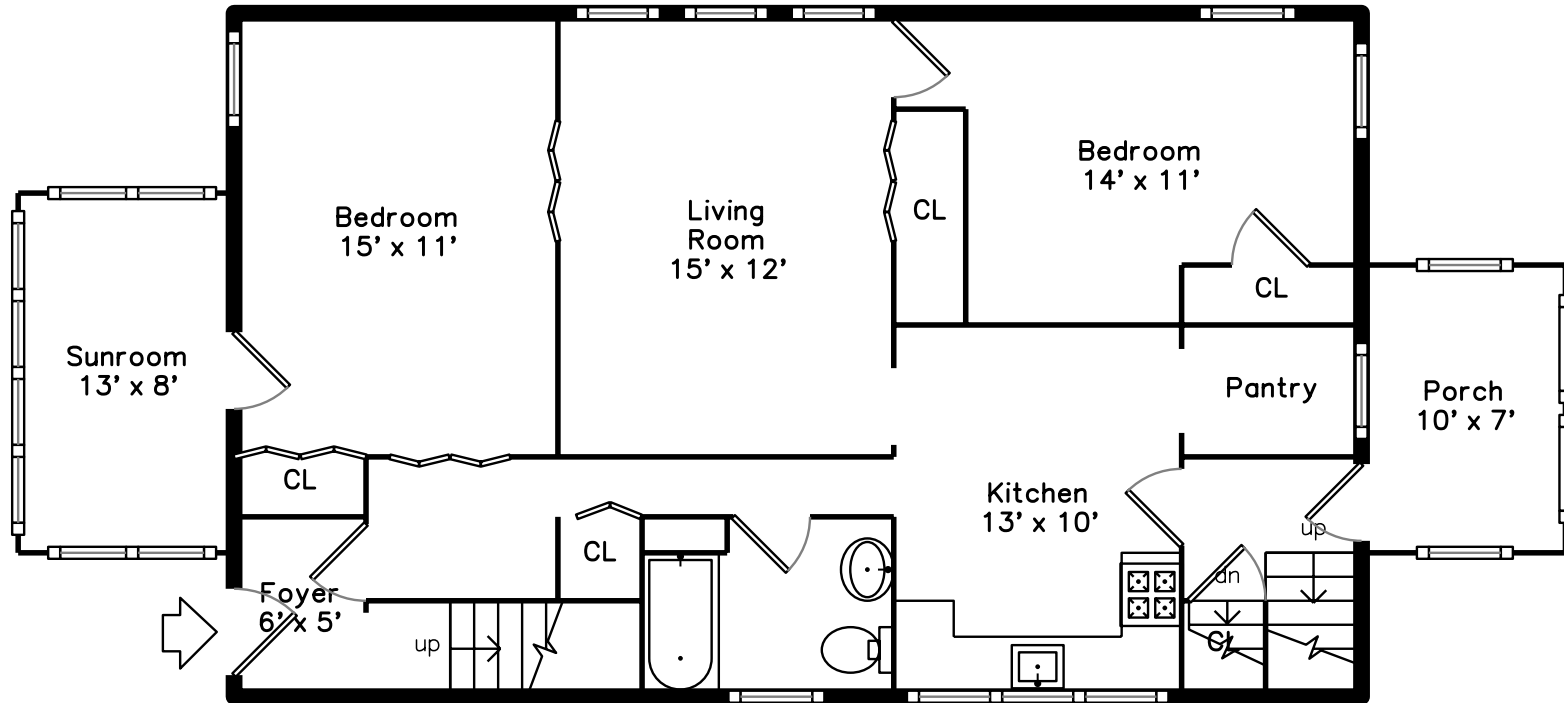

**51 Greenleaf Avenue
Medford, MA 02155**

PicturePlan by vis-home

Measurements may not be 100% accurate.
Floor plans are provided for convenience only.
Room sizes are not used to calculate area.

Top

Upper

Main

Basement

Outside

Outside

Outside

Living Room

Living Room

Kitchen

Kitchen

Bedroom

Bedroom

Bathroom

Sunroom

Porch

Living Room

Dining Room

Dining Room

Kitchen

Kitchen

Kitchen

Bedroom

Bedroom

Bathroom

Sunroom