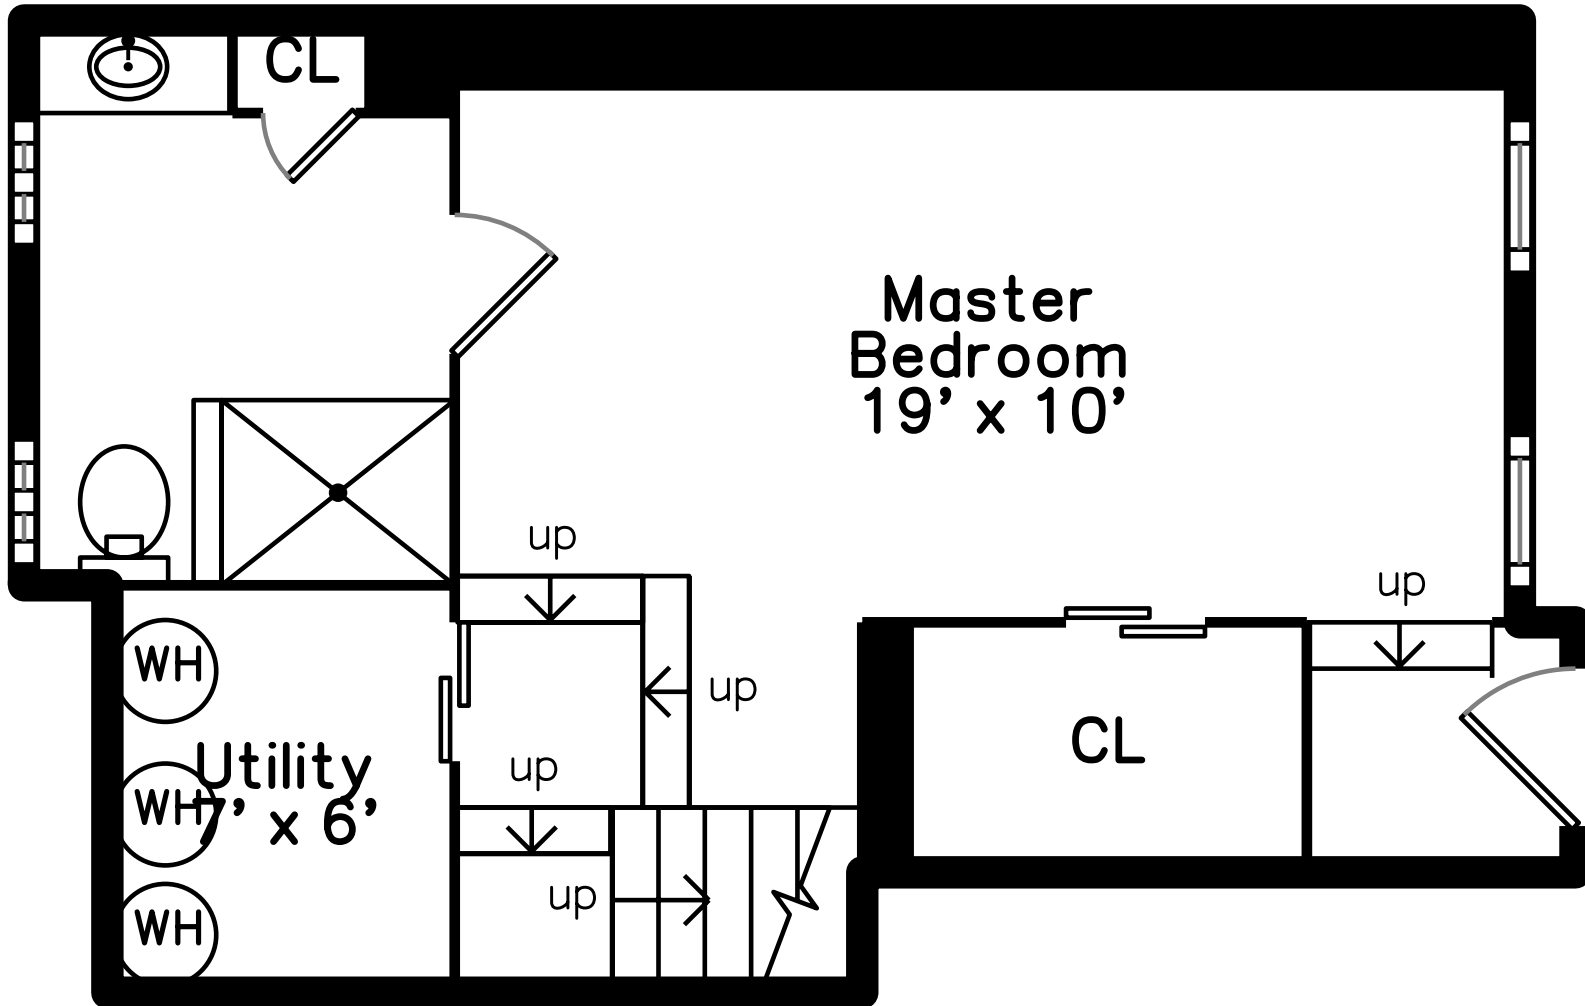

## Lower

**27 Swallow Street #1**  
**Boston, MA 02127**

PicturePlan by  vis-home

Measurements may not be 100% accurate.  
Floor plans are provided for convenience only.  
Room sizes are not used to calculate area.

# Main

# Lower

Dining Room

Dining Room

Outside

Outside

Outside

Outside

Outside

Living Room

Living Room

Living Room

Living Room

Living Room

Living Room

Dining Room

Dining Room