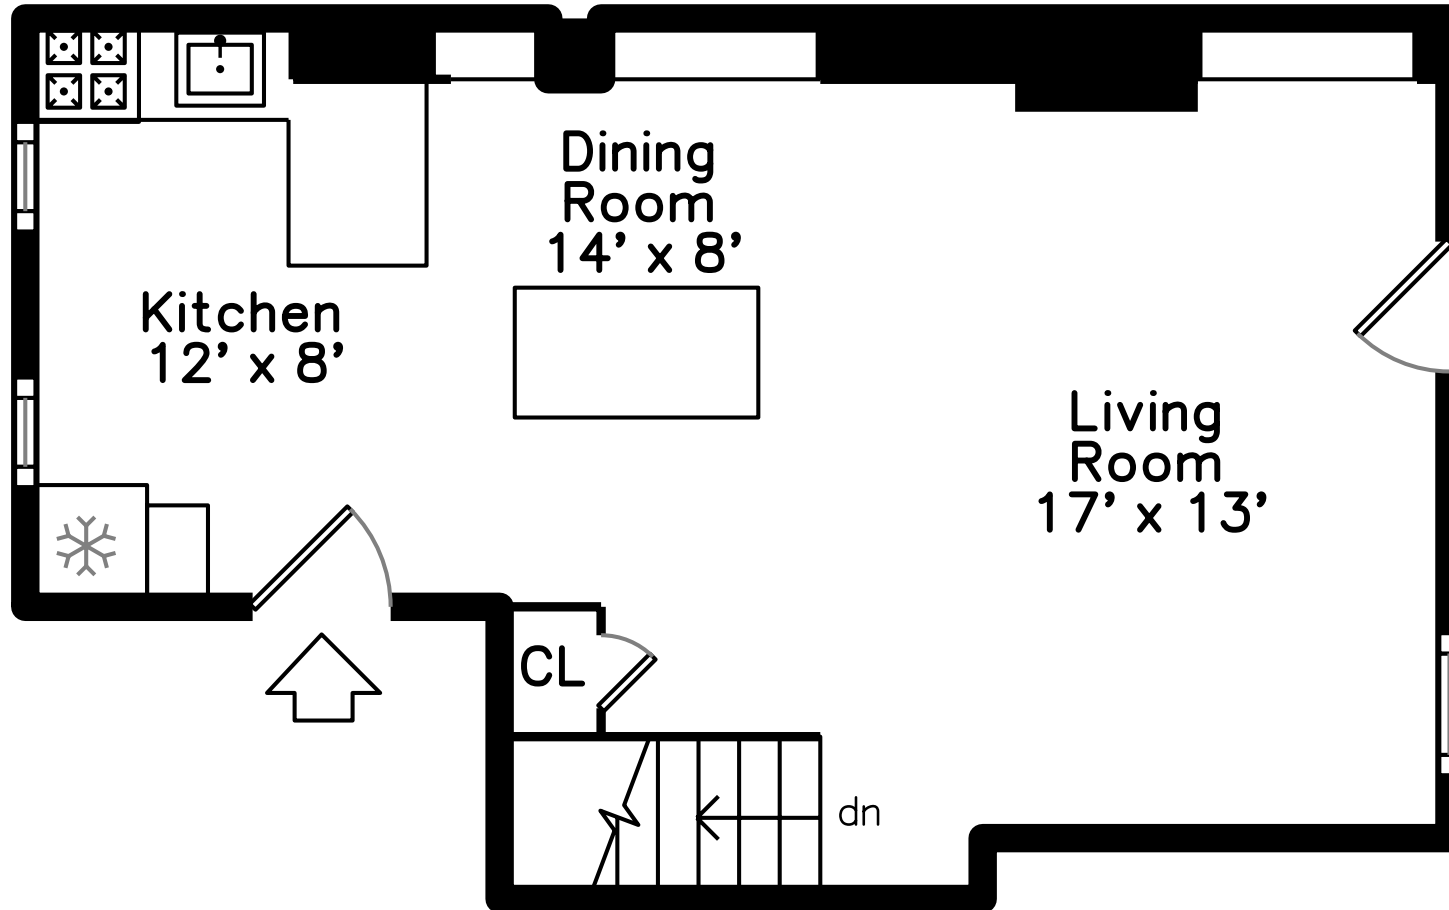

## Lower

**27 Swallow Street #1**  
**Boston, MA 02127**

PicturePlan by  vis-home

Measurements may not be 100% accurate.  
Floor plans are provided for convenience only.  
Room sizes are not used to calculate area.

# Lower

Dining Room

Dining Room

Outside

Outside

Outside

Outside

Outside

Living Room

Living Room

Living Room

Living Room

Living Room

Living Room

Dining Room

Dining Room

Dining Room

Dining Room

Dining Room

Dining Room

Kitchen

Kitchen

Kitchen

Hall