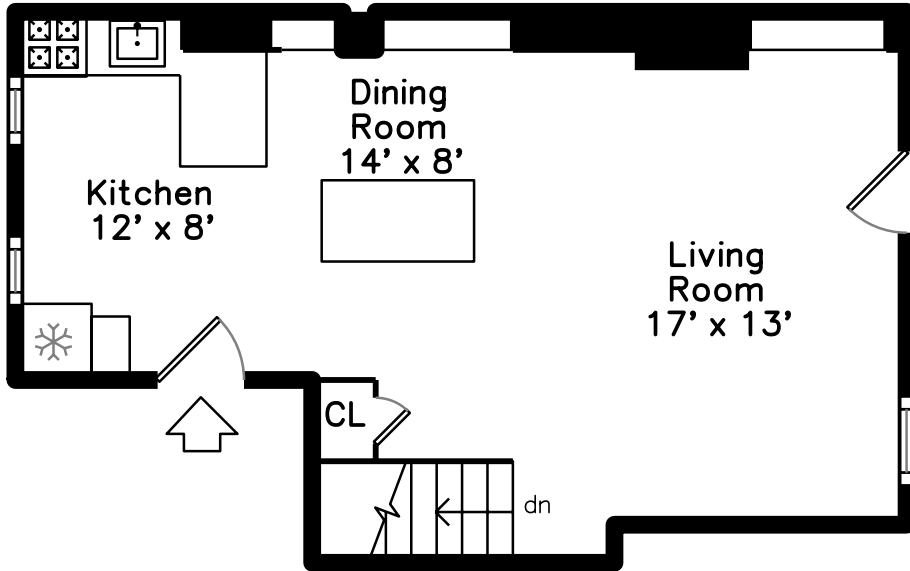

## Lower

**27 Swallow Street #1**  
**Boston, MA 02127**

PicturePlan by  vis-home

Measurements may not be 100% accurate.  
Floor plans are provided for convenience only.  
Room sizes are not used to calculate area.

# Lower

Dining Room

Dining Room

Outside

Outside

Outside

Outside

Outside

Living Room

Living Room

Living Room

Living Room

Living Room

Living Room

Dining Room

Dining Room

Dining Room

Dining Room

Dining Room

Dining Room

Kitchen

Kitchen

Kitchen

Hall