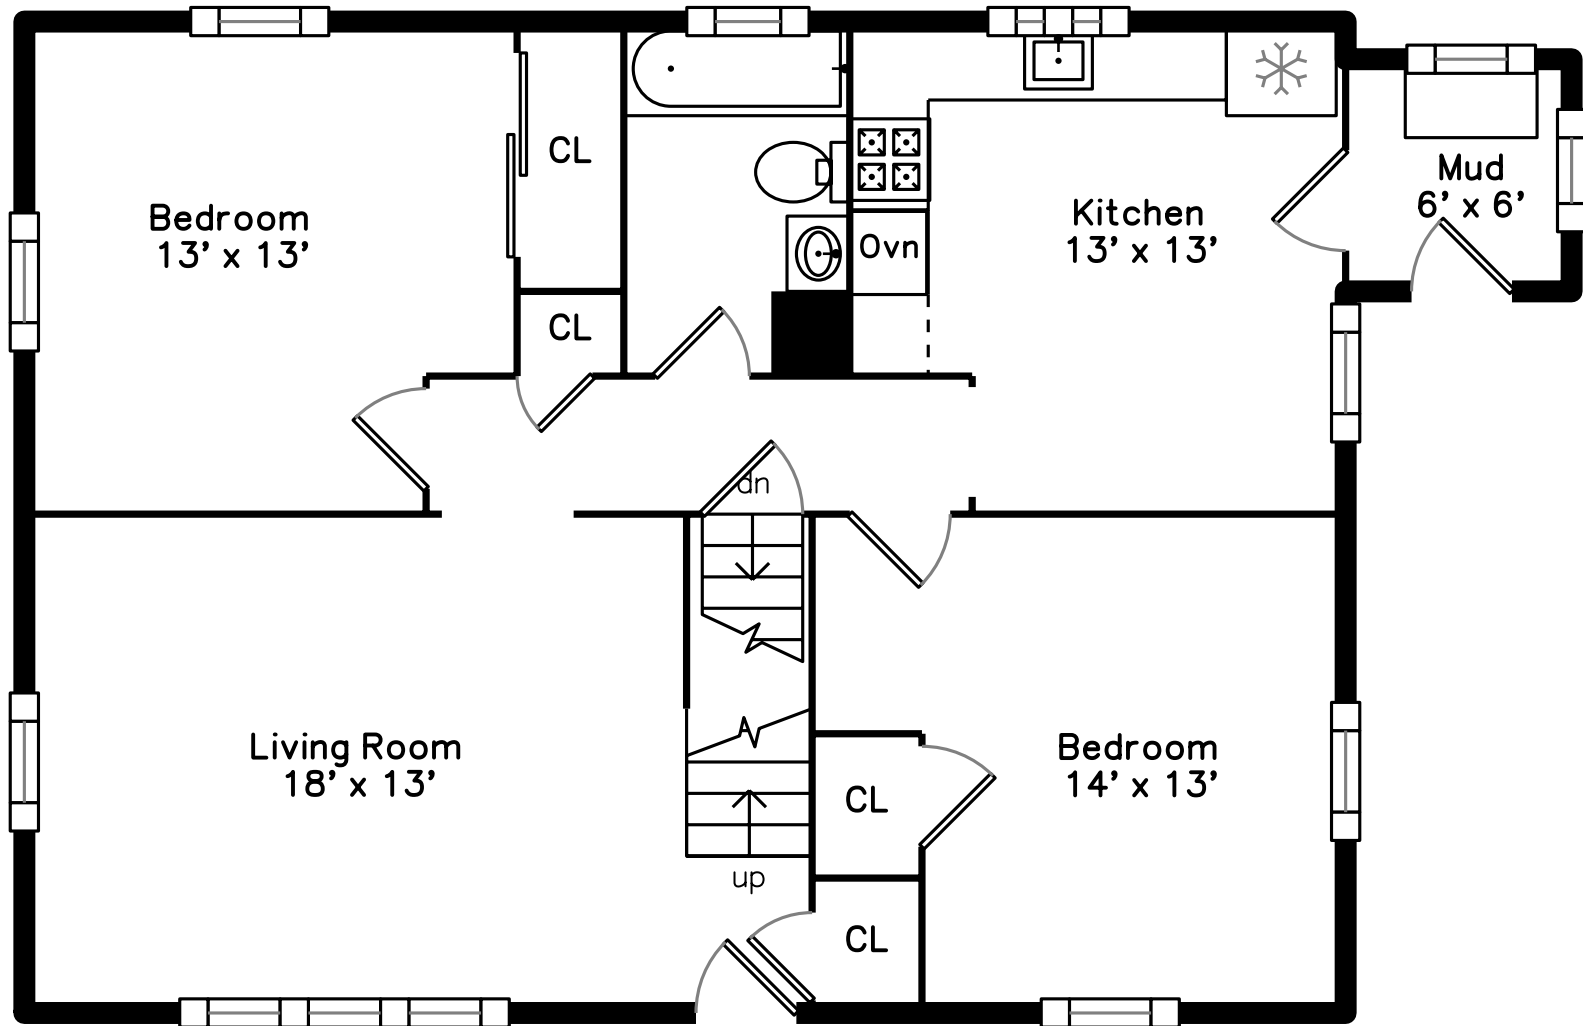

# Lower

9 Revere Street  
Malden, MA 02148

PicturePlan by  vis-home

Measurements may not be 100% accurate.  
Floor plans are provided for convenience only.  
Room sizes are not used to calculate area.

# Lower

Outside

Outside

Back

Back

Living Room

Living Room

Living Room

Kitchen

Kitchen

Bedroom

Bedroom

Bedroom

Bedroom

Bathroom

Family Room

Family Room

Bedroom

Bedroom

Bathroom

Bonus Room

Bonus Room

Storage

Storage