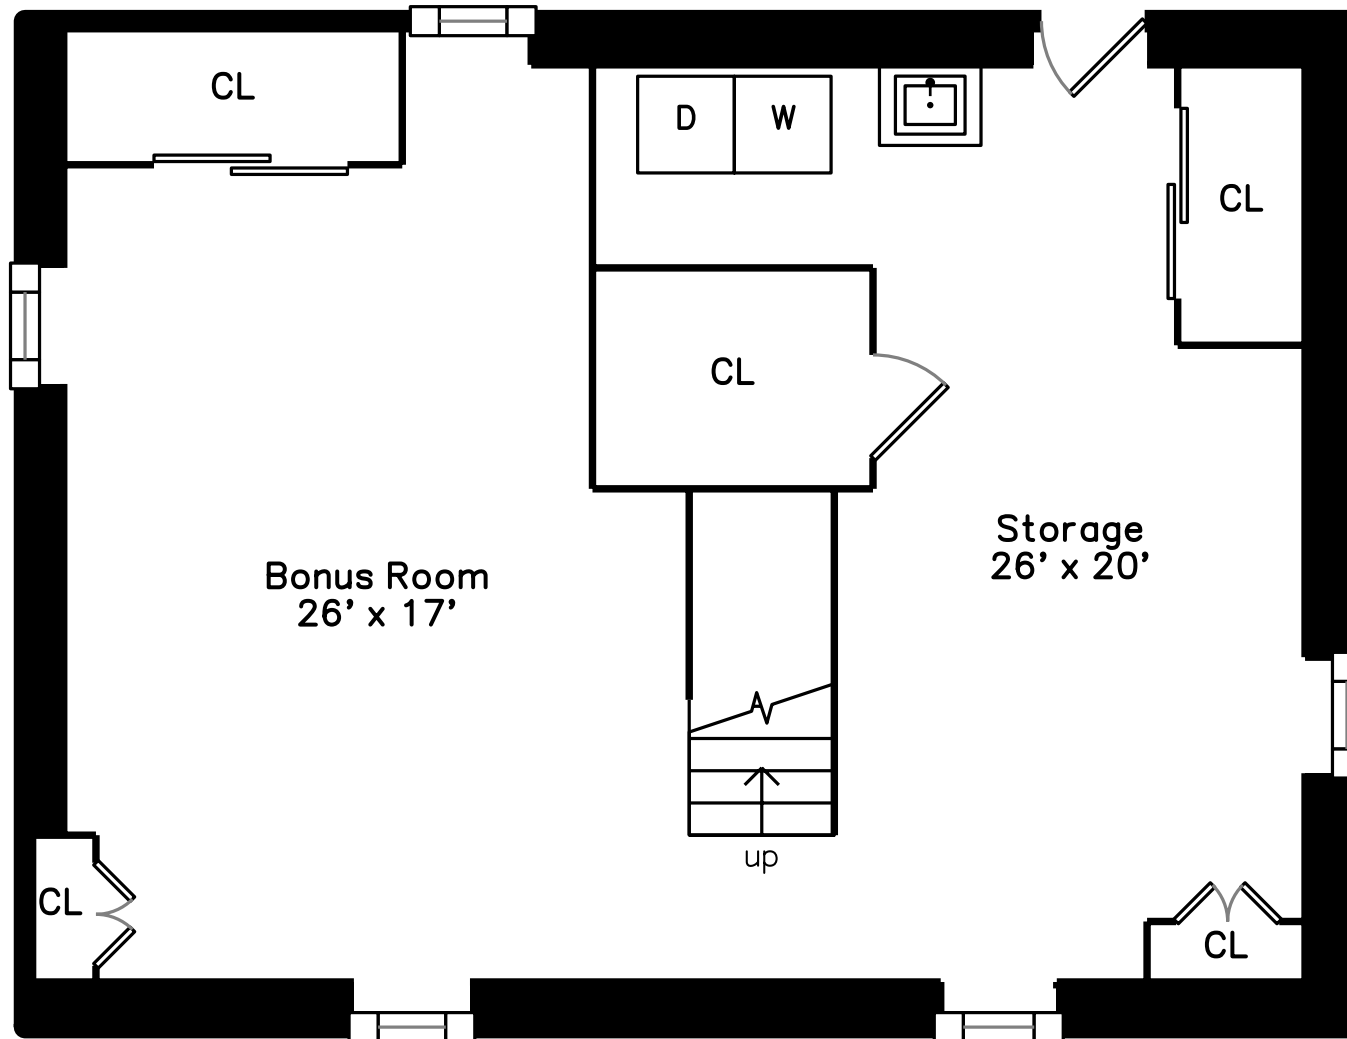

# Lower

9 Revere Street  
Malden, MA 02148

PicturePlan by  vis-home

Measurements may not be 100% accurate.  
Floor plans are provided for convenience only.  
Room sizes are not used to calculate area.

# Lower

Outside

Outside

Back

Back

Living Room

Living Room

Living Room

Kitchen

Kitchen

Bedroom

Bedroom

Bedroom

Bedroom

Bathroom

Family Room

Family Room

Bedroom

Bedroom

Bathroom

Bonus Room

Bonus Room

Storage

Storage