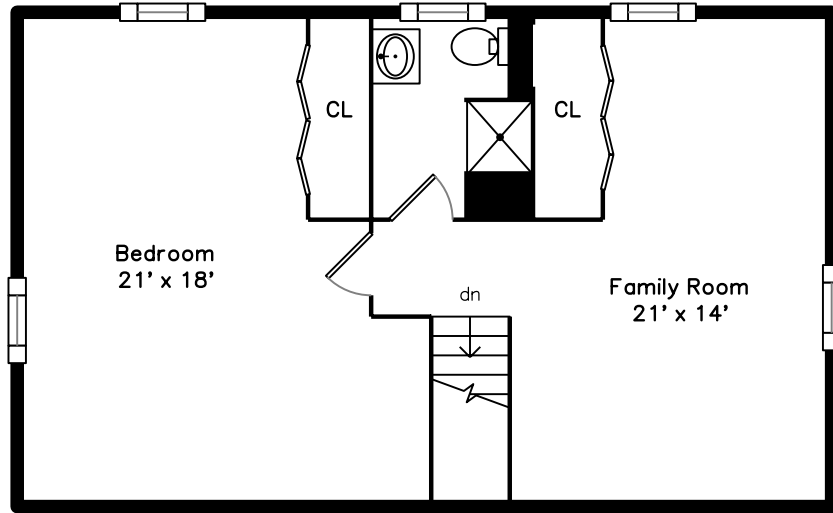

# Upper

# Main

# Lower

9 Revere Street  
Malden, MA 02148

PicturePlan by  vis-home

Measurements may not be 100% accurate.  
Floor plans are provided for convenience only.  
Room sizes are not used to calculate area.

Family Room

Bedroom

Bedroom

Bathroom

Bonus Room

Bonus Room

Storage

Storage