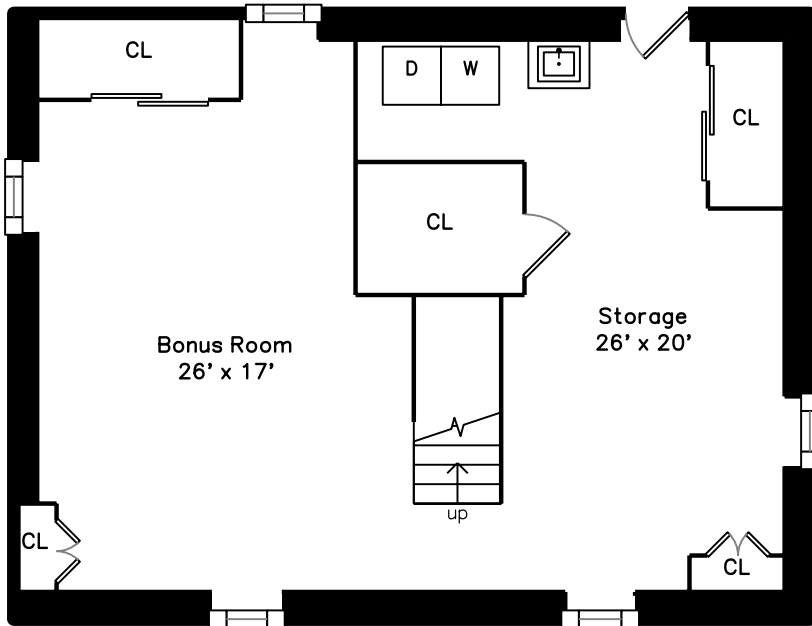

# Upper

# Main

# Lower

9 Revere Street  
Malden, MA 02148

PicturePlan by  vis-home

Measurements may not be 100% accurate.  
Floor plans are provided for convenience only.  
Room sizes are not used to calculate area.

Family Room

Bedroom

Bedroom

Bathroom

Bonus Room

Bonus Room

Storage

Storage