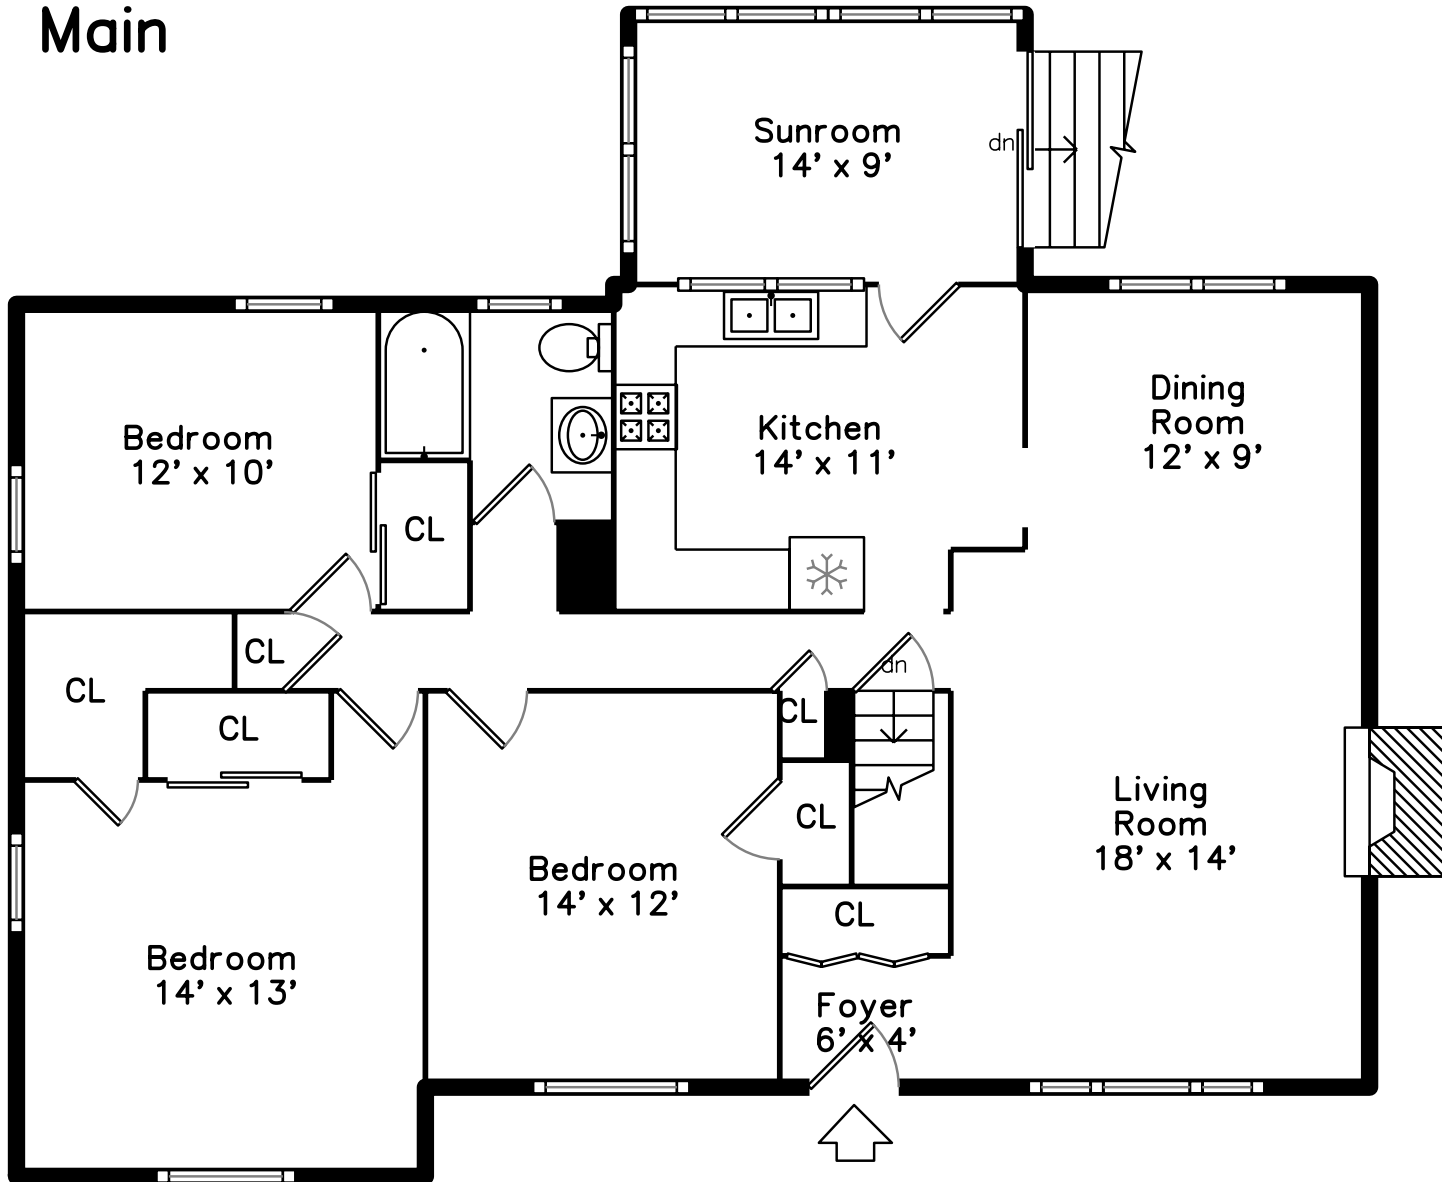

Main

Lower

64 Butler Avenue
Maynard, MA 01754

PicturePlan by  vis-home

Measurements may not be 100% accurate.
Floor plans are provided for convenience only.
Room sizes are not used to calculate area.

Main

Lower

Outside

Outside

Outside

Living Room

Living Room

Living Room

Living Room

Living Room

Living Room

Dining Room

Dining Room

Dining Room

Kitchen

Kitchen

Kitchen

Kitchen

Kitchen

Kitchen

Kitchen

Kitchen

Kitchen

Bedroom

Bedroom

Bedroom