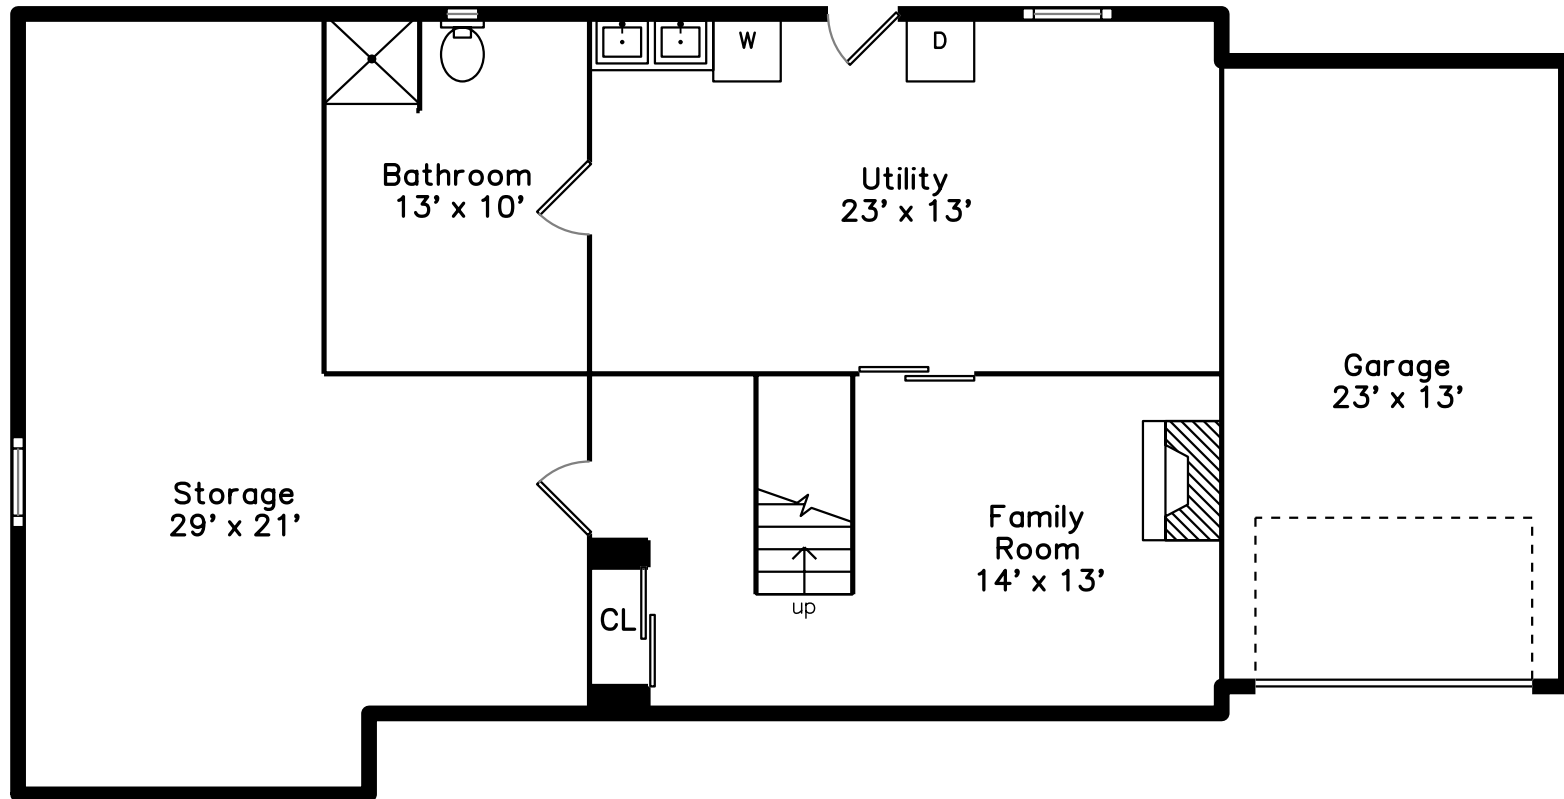

Main

Lower

64 Butler Avenue
Maynard, MA 01754

PicturePlan by  vis-home

Measurements may not be 100% accurate.
Floor plans are provided for convenience only.
Room sizes are not used to calculate area.

Main

Lower

Outside

Outside

Outside

Living Room

Living Room

Living Room

Living Room

Living Room

Living Room

Dining Room

Dining Room

Dining Room

Kitchen

Kitchen

Kitchen

Kitchen

Kitchen

Kitchen

Kitchen

Kitchen

Kitchen

Bedroom

Bedroom

Bedroom