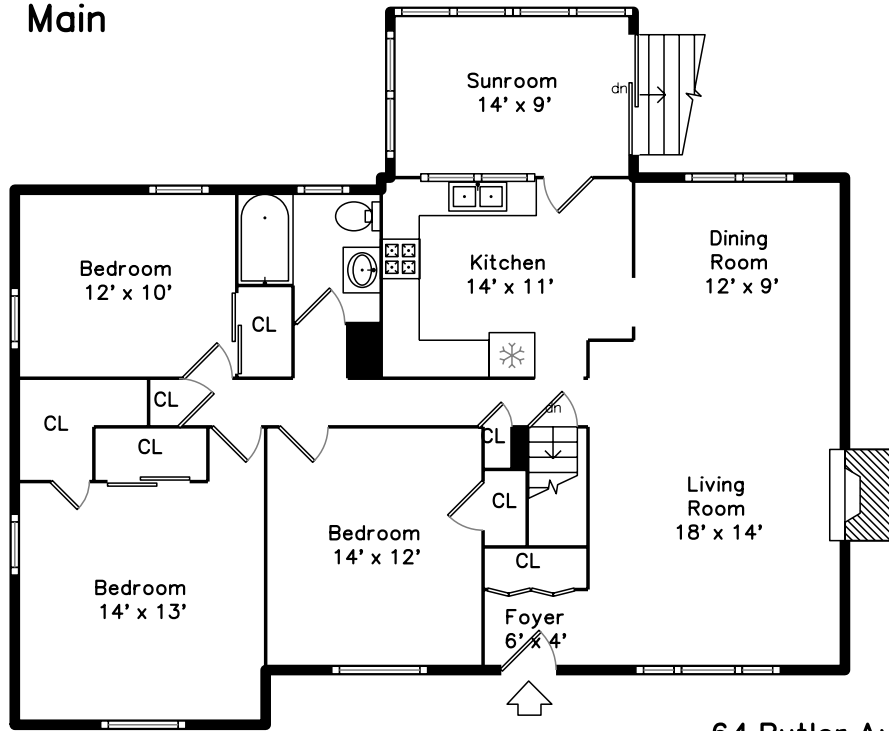

Main

Lower

64 Butler Avenue
Maynard, MA 01754

PicturePlan by  vis-home

Measurements may not be 100% accurate.
Floor plans are provided for convenience only.
Room sizes are not used to calculate area.

Main

Lower

Outside

Outside

Outside

Living Room

Living Room

Living Room

Living Room

Living Room

Living Room

Dining Room

Dining Room

Dining Room

Kitchen

Kitchen

Kitchen

Kitchen

Kitchen

Kitchen

Kitchen

Kitchen

Kitchen

Bedroom

Bedroom

Bedroom