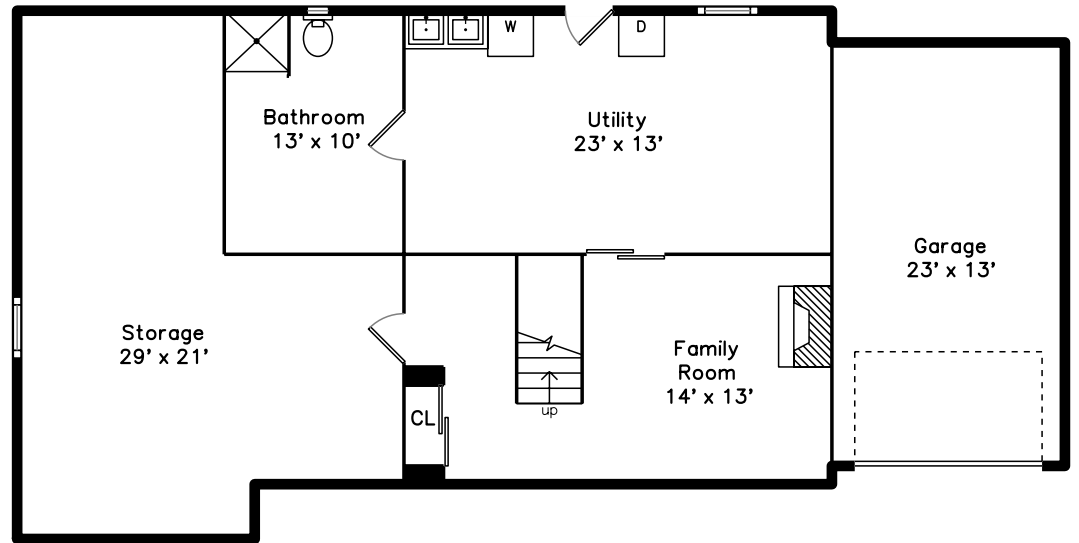

Main

Lower

64 Butler Avenue
Maynard, MA 01754

PicturePlan by  vis-home

Measurements may not be 100% accurate.
Floor plans are provided for convenience only.
Room sizes are not used to calculate area.

Main

Lower

Outside

Outside

Outside

Living Room

Living Room

Living Room

Living Room

Living Room

Living Room

Dining Room

Dining Room

Dining Room

Kitchen

Kitchen

Kitchen

Kitchen

Kitchen

Kitchen

Kitchen

Kitchen

Kitchen

Bedroom

Bedroom

Bedroom