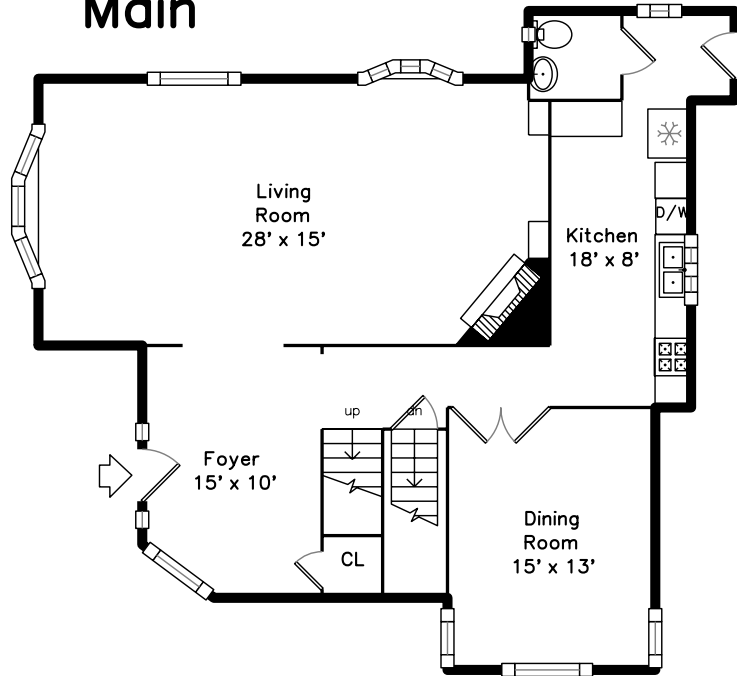

# Main

# Upper

# Lower

168 Temple Street  
Boston, MA 02132

PicturePlan by  vis-home

Measurements may not be 100% accurate.  
Floor plans are provided for convenience only.  
Room sizes are not used to calculate area.