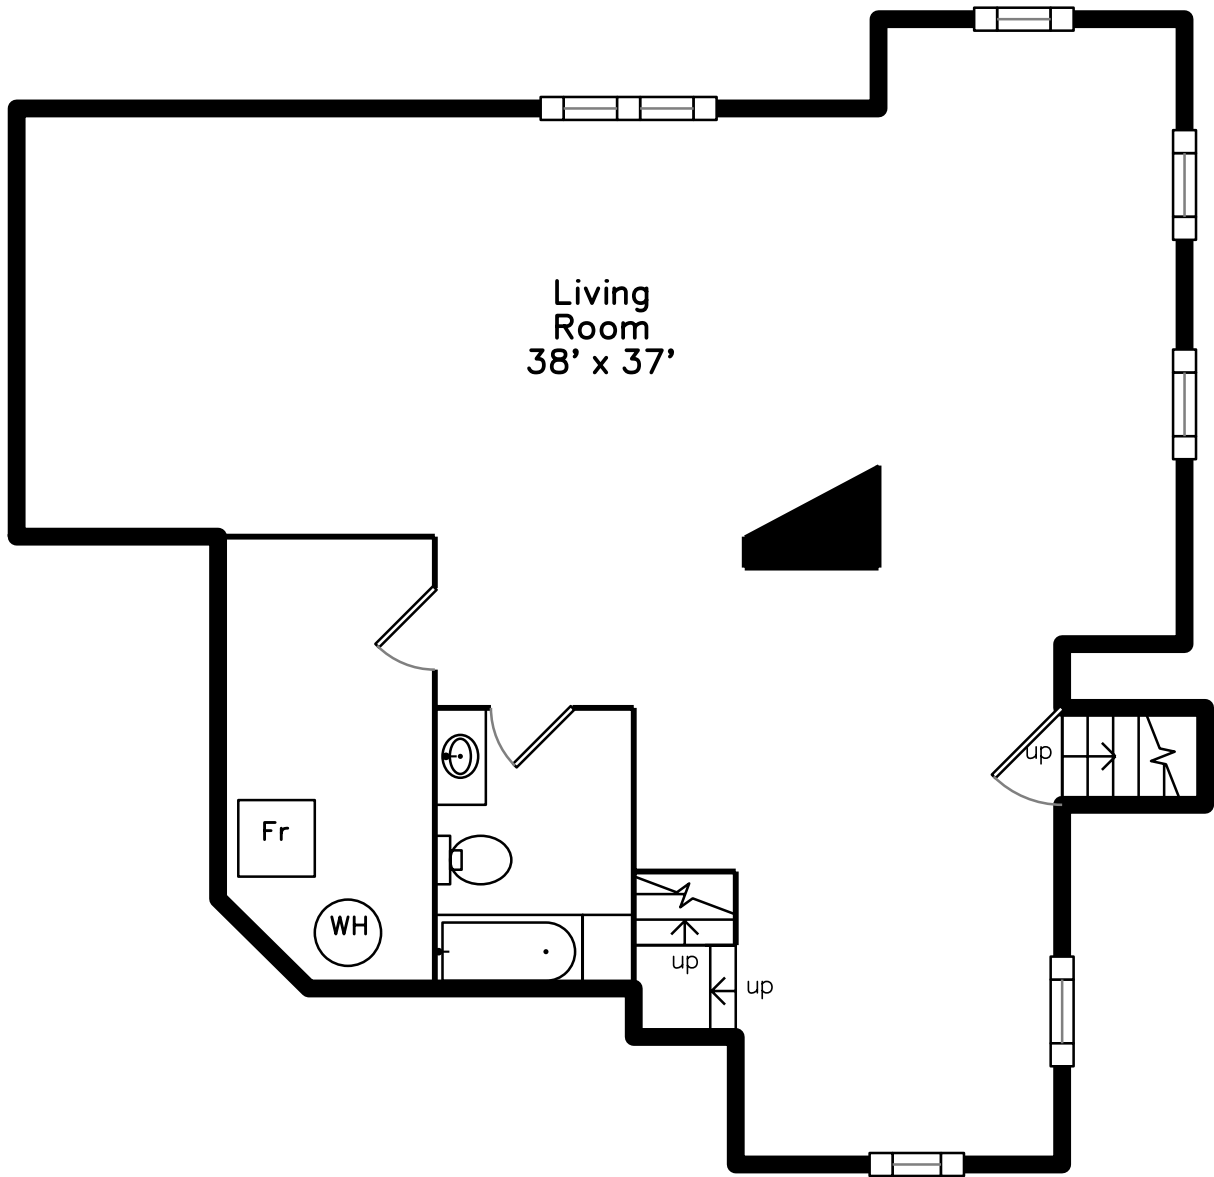

# Lower

168 Temple Street  
Boston, MA 02132

PicturePlan by  vis-home

Measurements may not be 100% accurate.  
Floor plans are provided for convenience only.  
Room sizes are not used to calculate area.

# Upper

# Lower

3D View – TopDown

3D View – TopDown

3D View – TopDown

3D View – TopDown