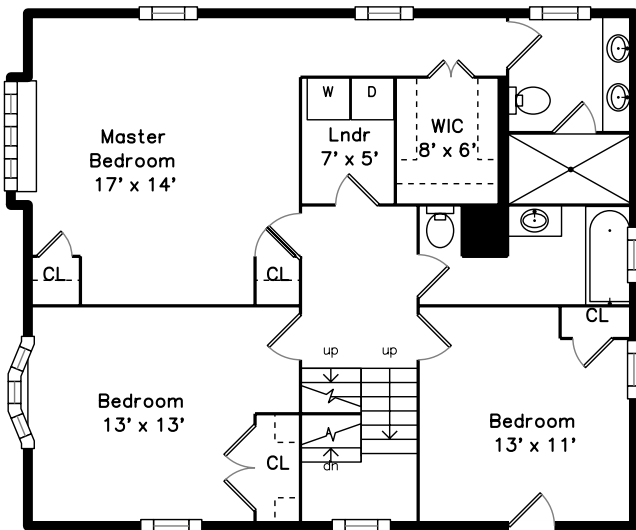

# Main

# Upper

# Lower

168 Temple Street  
Boston, MA 02132

PicturePlan by  vis-home

Measurements may not be 100% accurate.  
Floor plans are provided for convenience only.  
Room sizes are not used to calculate area.