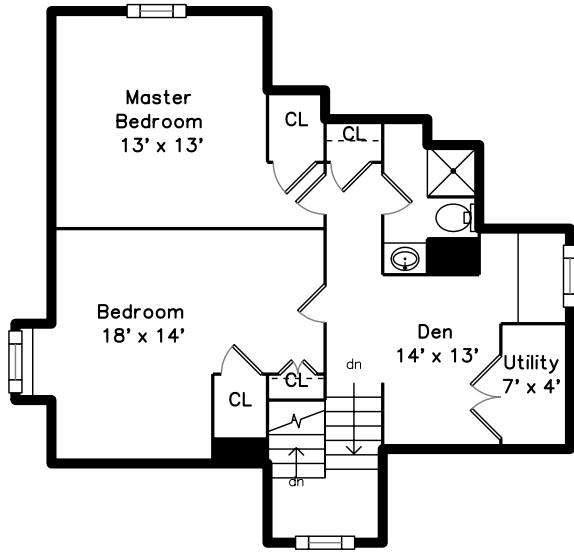

# Main

# Upper

# Lower

168 Temple Street  
Boston, MA 02132

PicturePlan by  vis-home

Measurements may not be 100% accurate.  
Floor plans are provided for convenience only.  
Room sizes are not used to calculate area.