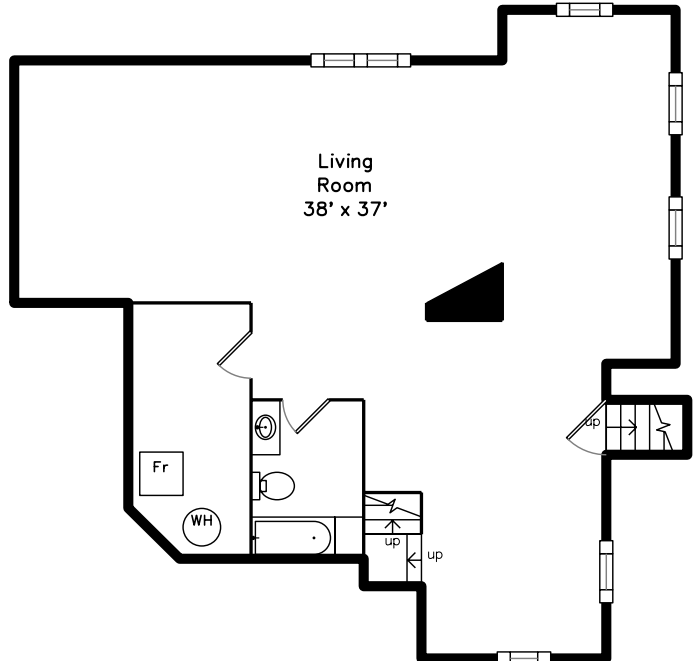

# Main

# Upper

# Lower

168 Temple Street  
Boston, MA 02132

PicturePlan by  vis-home

Measurements may not be 100% accurate.  
Floor plans are provided for convenience only.  
Room sizes are not used to calculate area.