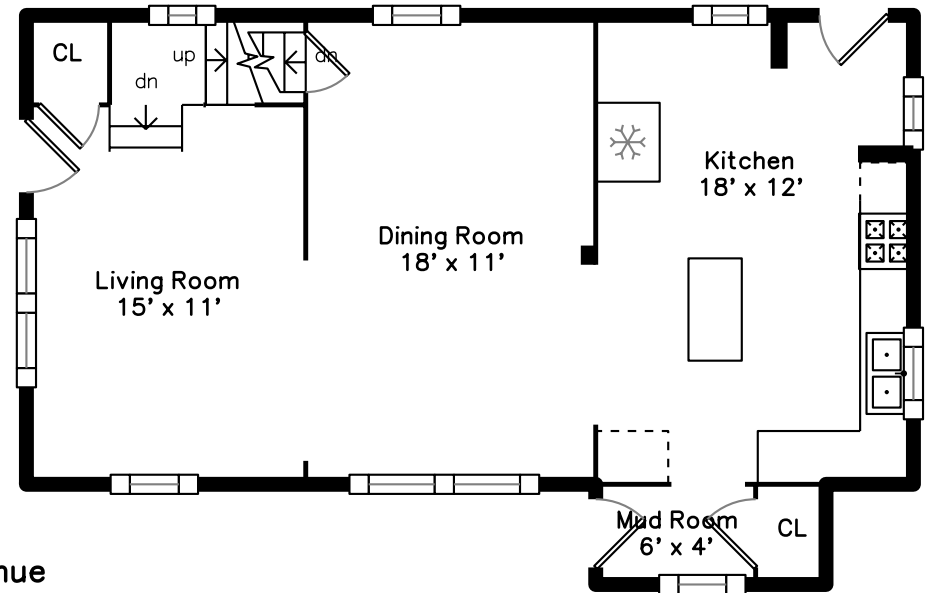

## Upper

## Main

2 Princeton Avenue  
Andover, MA 01810

PicturePlan by  vis-home

Measurements may not be 100% accurate.  
Floor plans are provided for convenience only.  
Room sizes are not used to calculate area.

Living Room

Living Room

Living Room

Living Room

Living Room

Dining Room

Dining Room

Dining Room