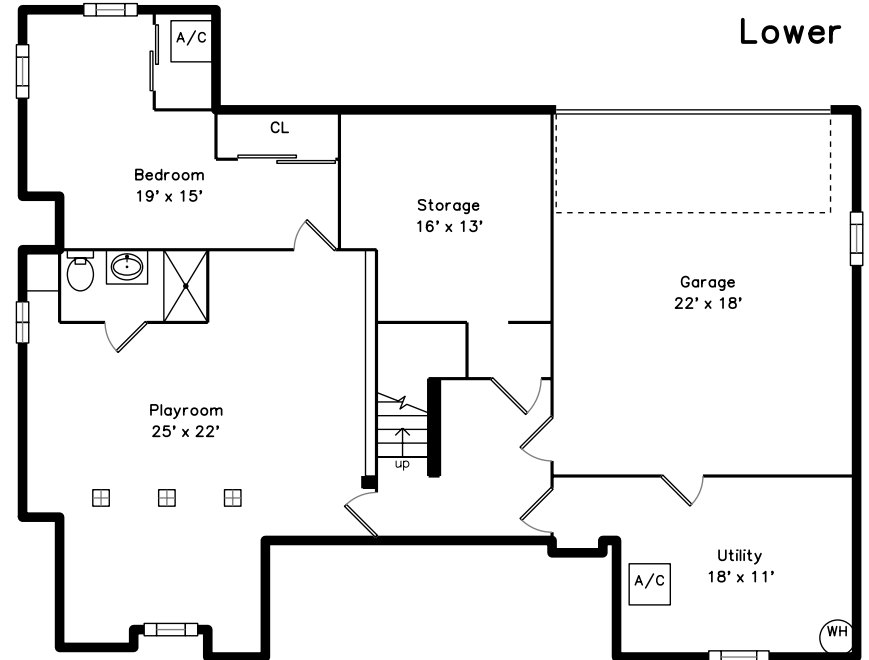

Top

Upper

Upper

Lower

45 West Pine Street
Newton, MA 02466

PicturePlan by vis-home

Measurements may not be 100% accurate.
Floor plans are provided for convenience only.
Room sizes are not used to calculate area.

Top

Upper

Upper

Lower

Outside

Outside

Outside

Outside

Living Room

Living Room

Living Room

Living Room

Living Room

Dining Room

Dining Room

Dining Room

Family Room

Family Room

Family Room

Family Room

Family Room

Kitchen

Kitchen

Kitchen