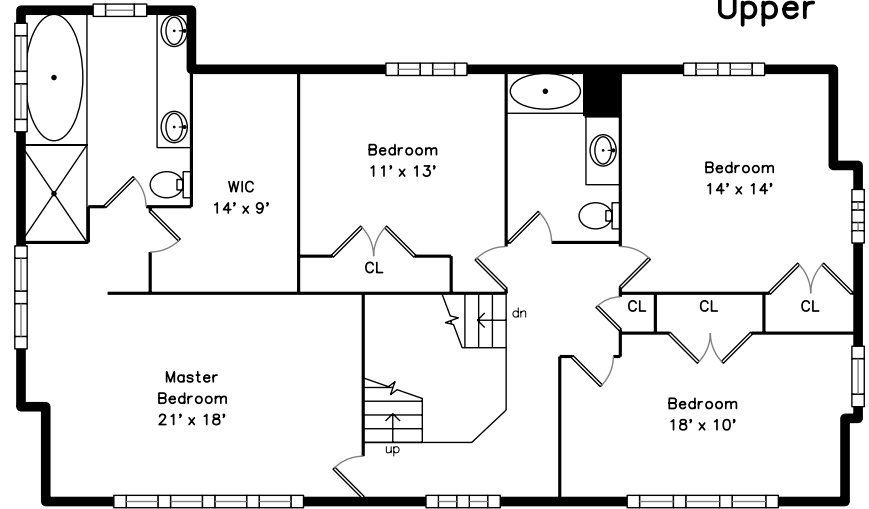

Top

Upper

Upper

Lower

45 West Pine Street
Newton, MA 02466

PicturePlan by vis-home

Measurements may not be 100% accurate.
Floor plans are provided for convenience only.
Room sizes are not used to calculate area.

Top

Upper

Upper

Lower

Outside

Outside

Outside

Outside

Living Room

Living Room

Living Room

Living Room

Living Room

Dining Room

Dining Room

Dining Room

Bedroom

Bedroom

Master Bedroom

Master Bedroom

Master Bedroom

WIC

Bathroom

Bathroom