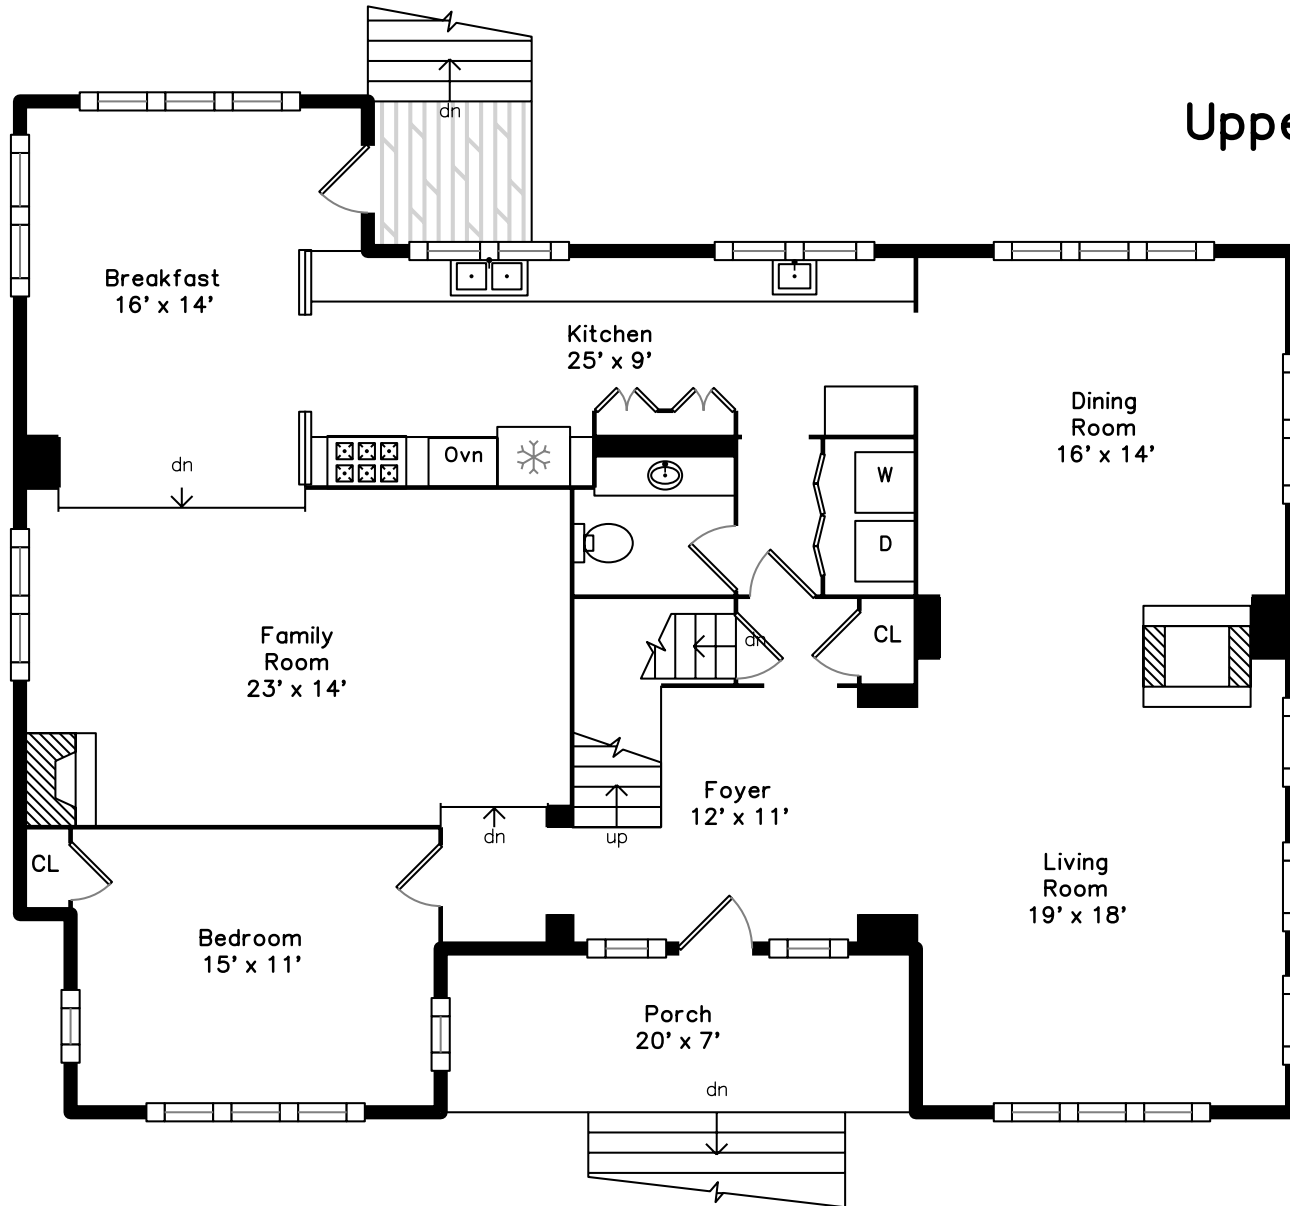

Top

Upper

Upper

Lower

45 West Pine Street
Newton, MA 02466

PicturePlan by vis-home

Measurements may not be 100% accurate.
Floor plans are provided for convenience only.
Room sizes are not used to calculate area.

Top

Upper

Upper

Lower

Outside

Outside

Outside

Outside

Living Room

Living Room

Living Room

Living Room

Living Room

Dining Room

Dining Room

Dining Room

Family Room

Family Room

Family Room

Family Room

Family Room

Kitchen

Kitchen

Kitchen