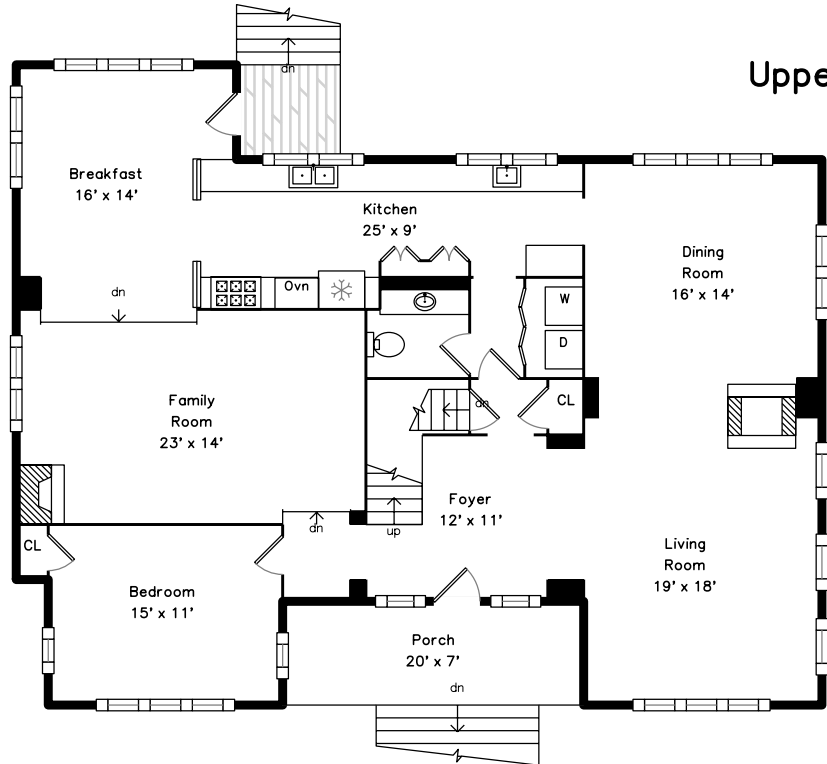

Top

Upper

Upper

Lower

45 West Pine Street
Newton, MA 02466

PicturePlan by vis-home

Measurements may not be 100% accurate.
Floor plans are provided for convenience only.
Room sizes are not used to calculate area.

Top

Upper

Upper

Lower

Outside

Outside

Outside

Outside

Living Room

Living Room

Living Room

Living Room

Living Room

Dining Room

Dining Room

Dining Room

Family Room

Family Room

Family Room

Family Room

Family Room

Kitchen

Kitchen

Kitchen