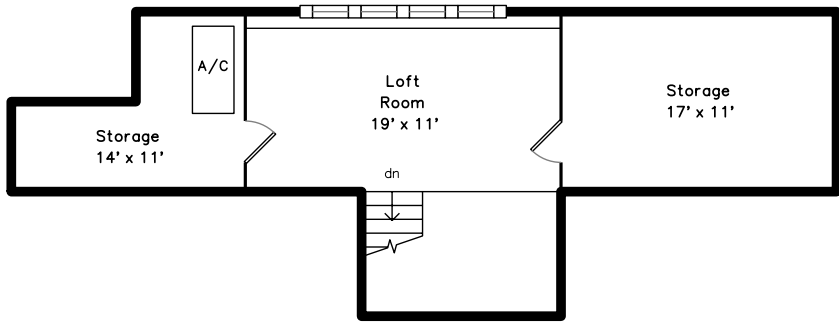

Top

Upper

Upper

Lower

45 West Pine Street
Newton, MA 02466

PicturePlan by vis-home

Measurements may not be 100% accurate.
Floor plans are provided for convenience only.
Room sizes are not used to calculate area.

Top

Upper

Upper

Lower

Outside

Outside

Outside

Outside