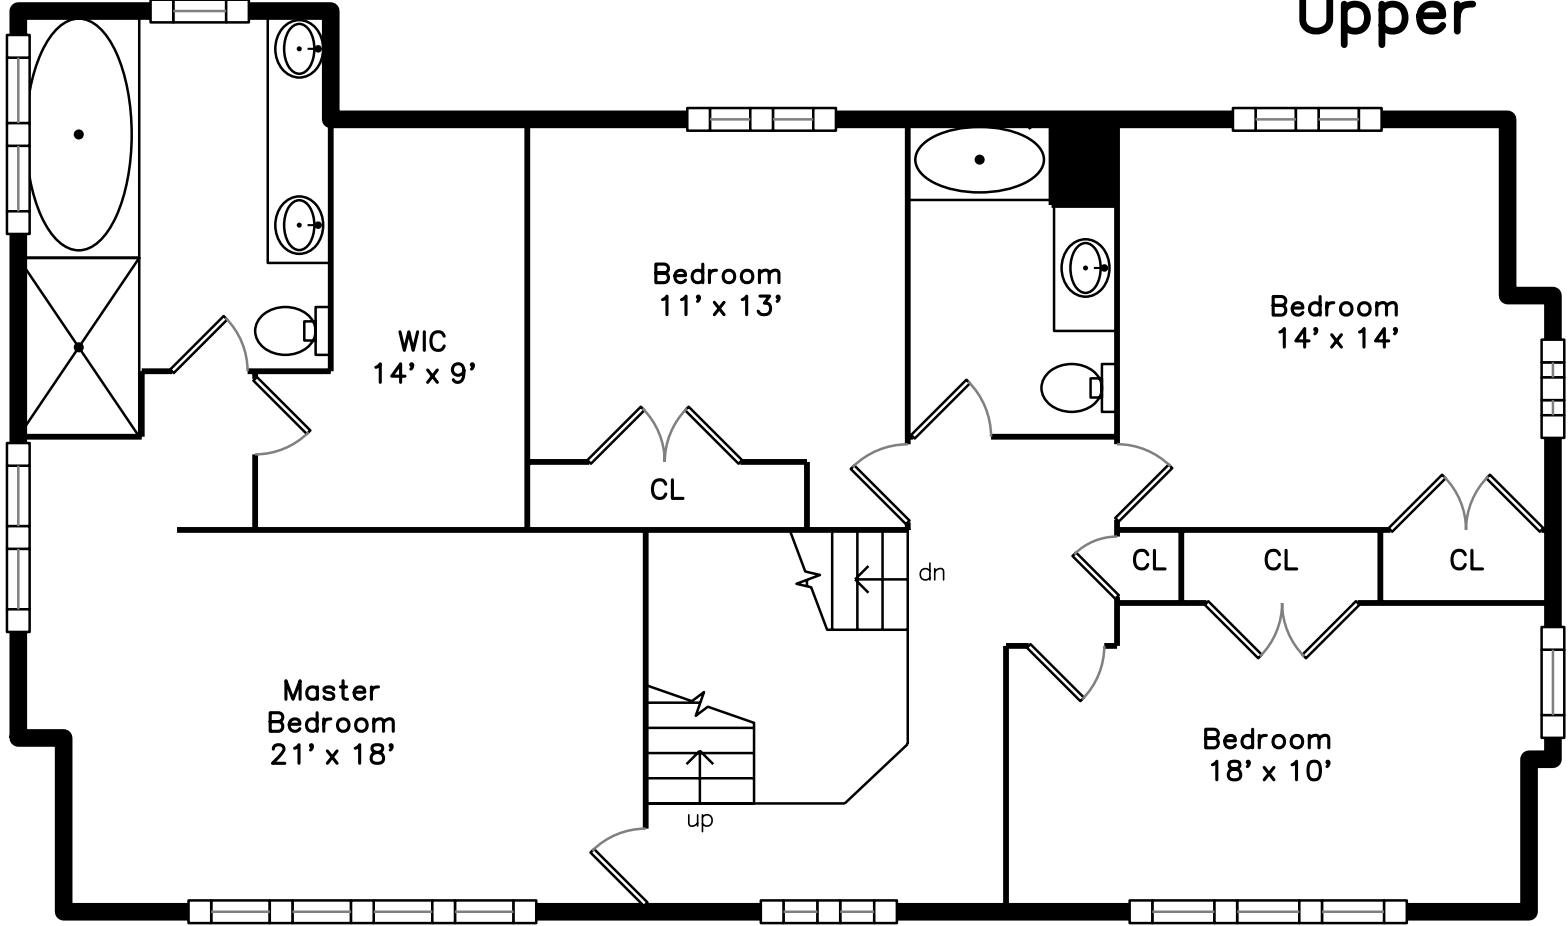

Top

Upper

Upper

Lower

45 West Pine Street
Newton, MA 02466

PicturePlan by vis-home

Measurements may not be 100% accurate.
Floor plans are provided for convenience only.
Room sizes are not used to calculate area.

Top

Upper

Upper

Lower

Outside

Outside

Outside

Outside

Living Room

Living Room

Living Room

Living Room

Living Room

Dining Room

Dining Room

Dining Room

Family Room

Family Room

Family Room

Family Room

Family Room

Kitchen

Kitchen

Kitchen