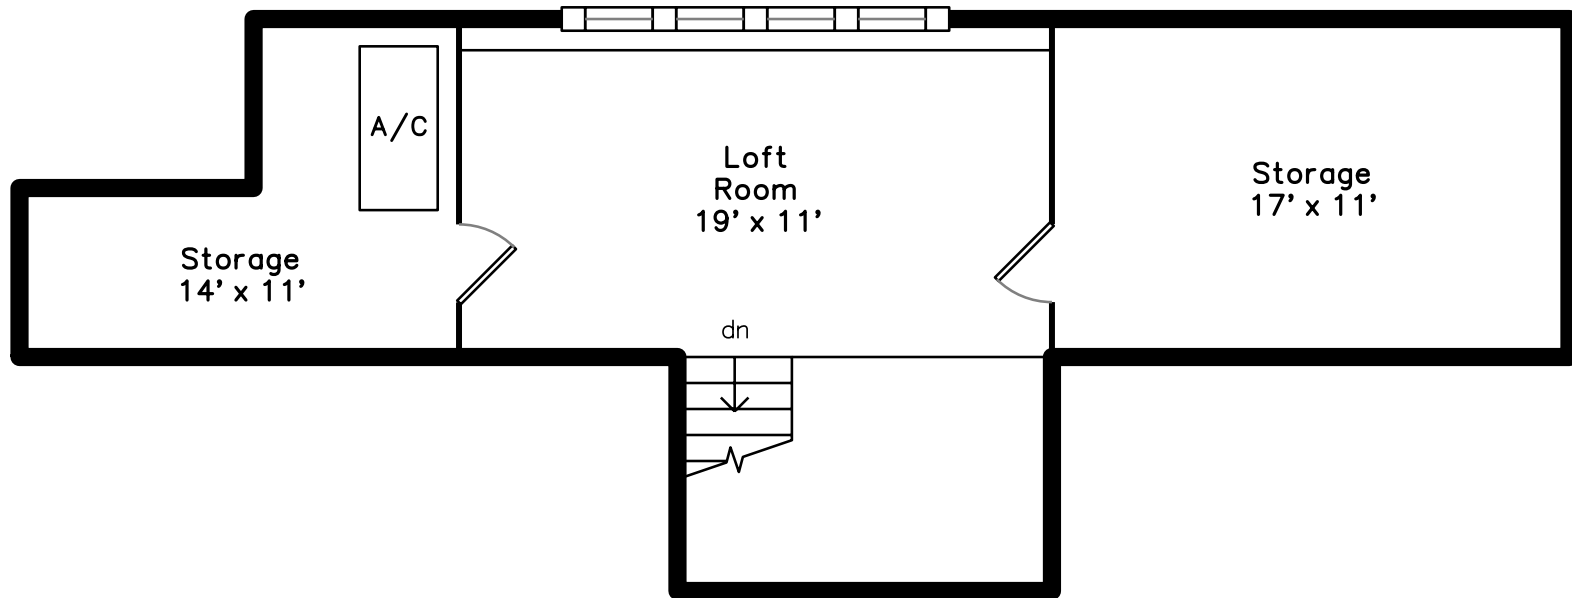

Top

Upper

Upper

Lower

45 West Pine Street
Newton, MA 02466

PicturePlan by vis-home

Measurements may not be 100% accurate.
Floor plans are provided for convenience only.
Room sizes are not used to calculate area.

Top

Upper

Upper

Lower

Outside

Outside

Outside

Outside