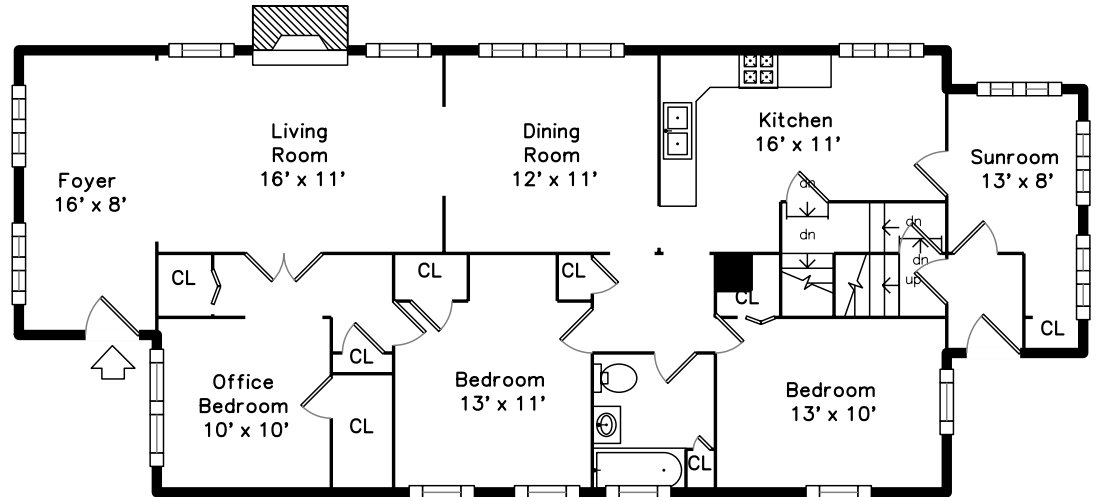

Upper

Main

**47 Leslie Road
Belmont, MA 02478**

PicturePlan by  vis-home

Measurements may not be 100% accurate.
Floor plans are provided for convenience only.
Room sizes are not used to calculate area.

Upper

Main

Outside

Outside

Outside

Back

Foyer

Foyer

Living Room

Living Room

Living Room

Dining Room

Dining Room

Kitchen

Kitchen

Kitchen

Bedroom