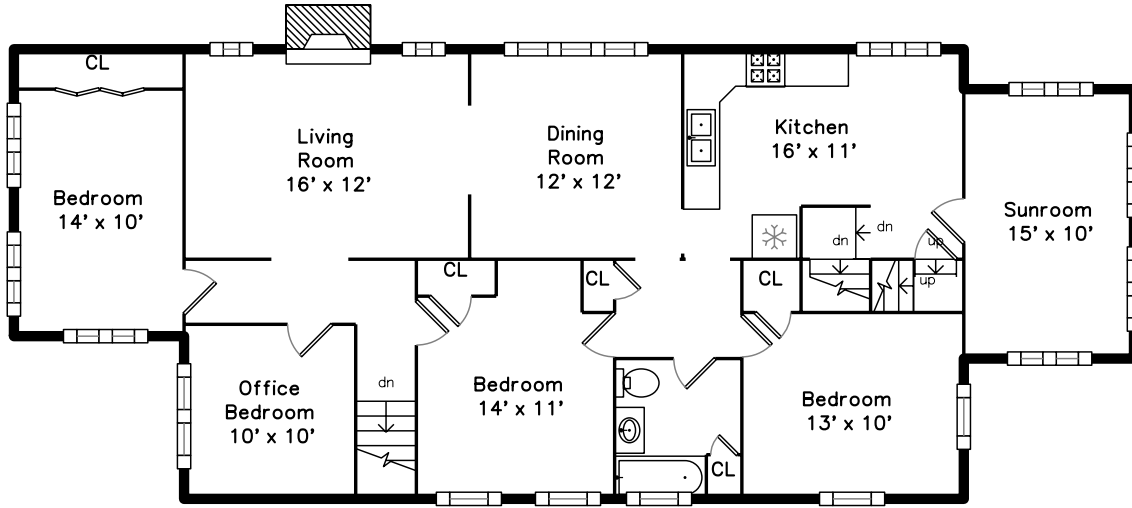

Upper

Main

**47 Leslie Road
Belmont, MA 02478**

PicturePlan by  vis-home

Measurements may not be 100% accurate.
Floor plans are provided for convenience only.
Room sizes are not used to calculate area.

Upper

Main

Outside

Outside

Outside

Back

Foyer

Foyer

Living Room

Living Room

Living Room

Dining Room

Dining Room

Kitchen

Kitchen

Kitchen

Bedroom