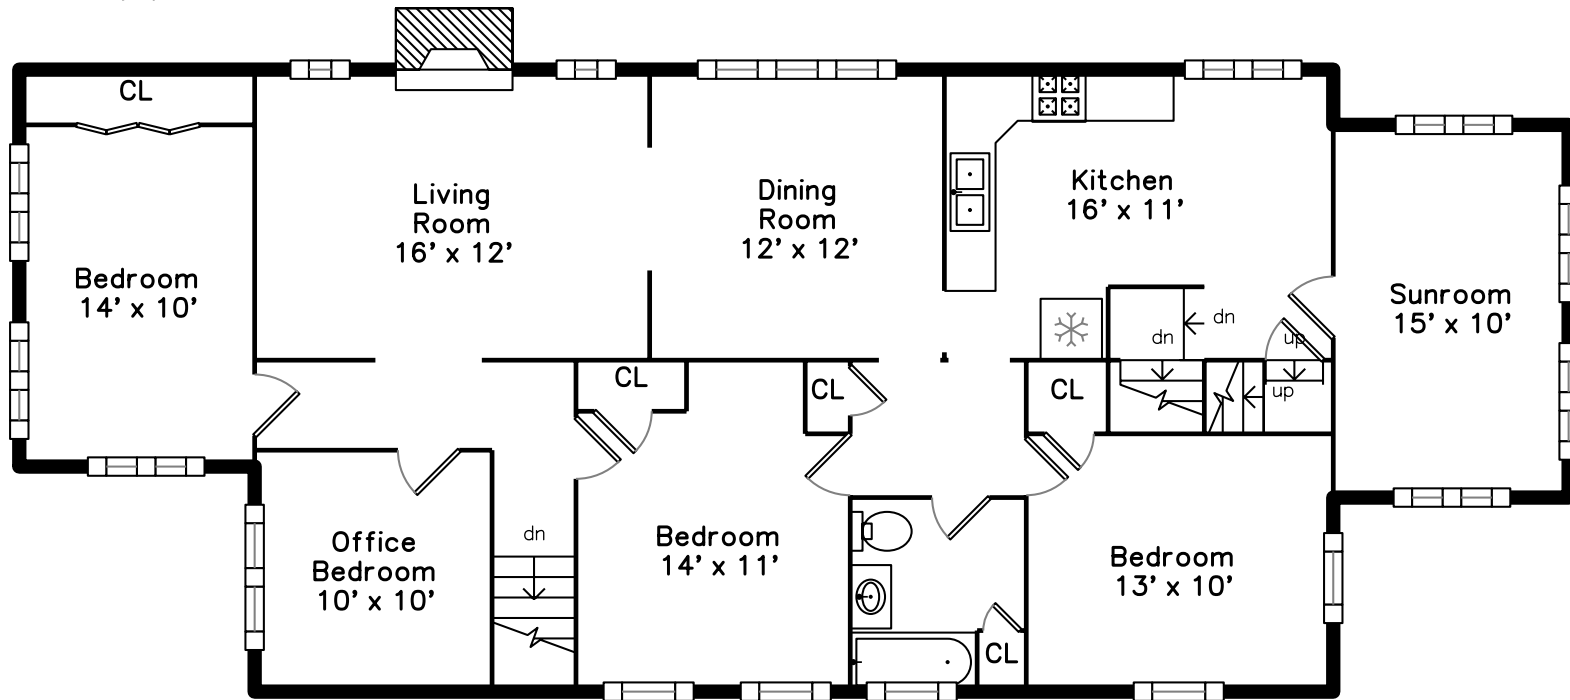

Upper

Main

**47 Leslie Road
Belmont, MA 02478**

PicturePlan by  vis-home

Measurements may not be 100% accurate.
Floor plans are provided for convenience only.
Room sizes are not used to calculate area.

Upper

Main

Outside

Outside

Outside

Back

Foyer

Foyer

Living Room

Living Room

Living Room

Dining Room

Dining Room

Kitchen

Kitchen

Kitchen

Bedroom