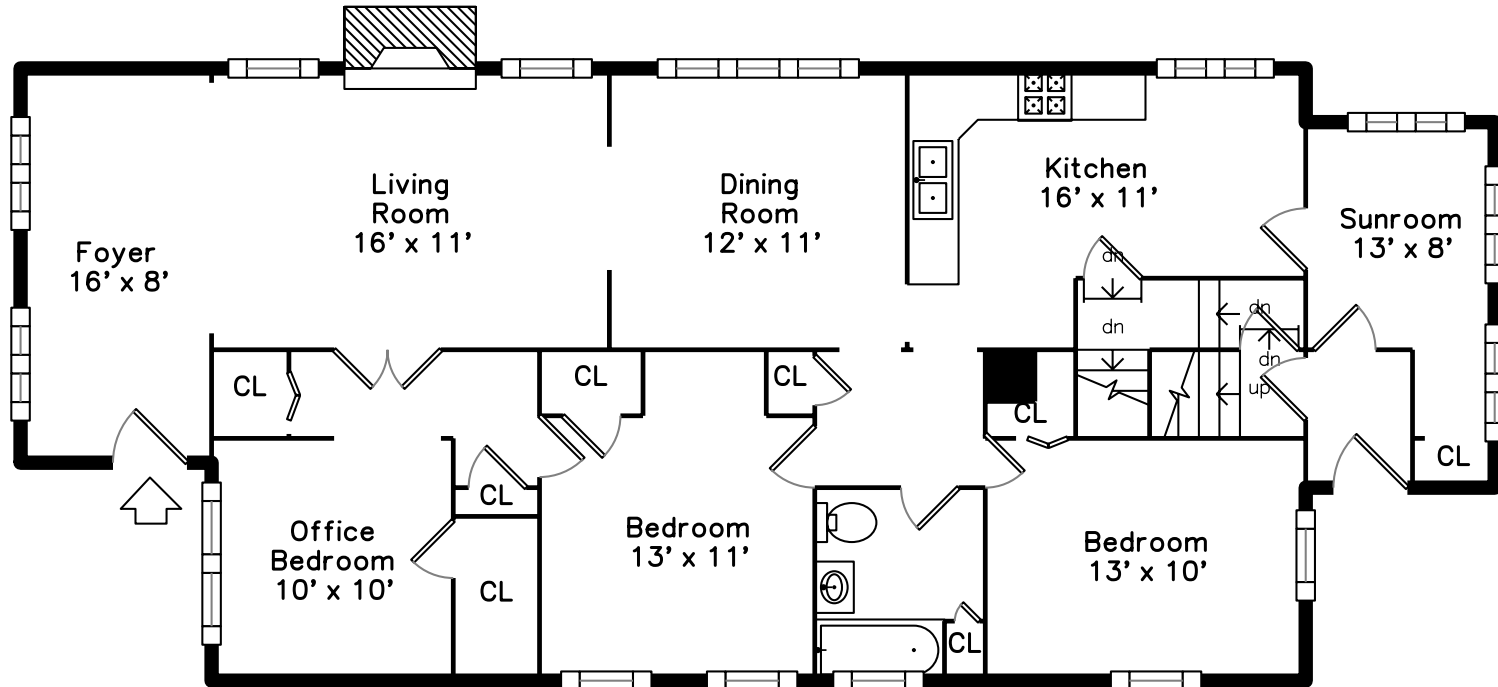

Upper

Main

**47 Leslie Road
Belmont, MA 02478**

PicturePlan by  vis-home

Measurements may not be 100% accurate.
Floor plans are provided for convenience only.
Room sizes are not used to calculate area.

Upper

Main

Outside

Outside

Outside

Back

Foyer

Foyer

Living Room

Living Room

Living Room

Dining Room

Dining Room

Kitchen

Kitchen

Kitchen

Bedroom