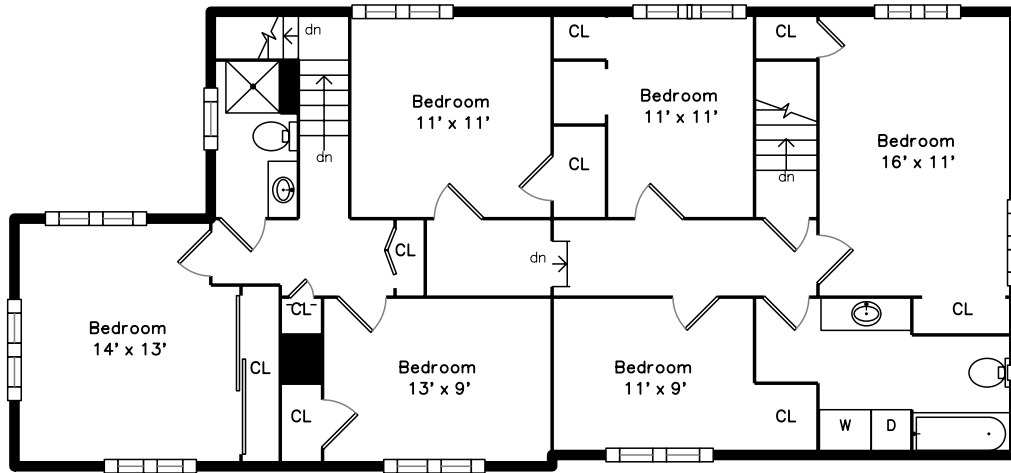

Upper

593 Country Way
Scituate, MA 02066

PicturePlan by vis-home

Measurements may not be 100% accurate.
Floor plans are provided for convenience only.
Room sizes are not used to calculate area.

Basement

Main

Upper

Main

Basement

Outside

Outside

Outside

Outside

Outside

Foyer

Living Room

Living Room

Living Room

Living Room

Living Room

Living Room

Dining Room

Bathroom

Storage

Utility