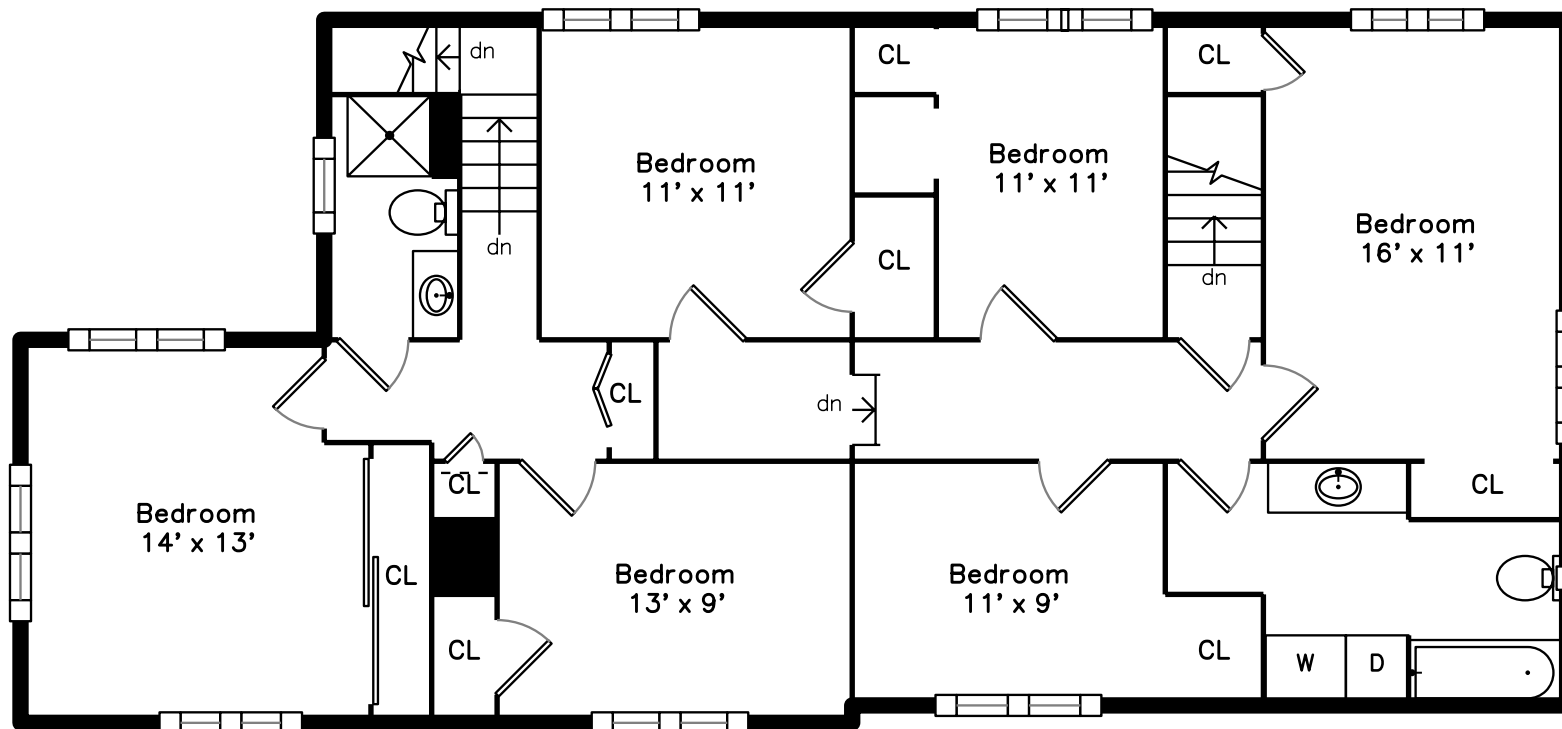

Upper

593 Country Way
Scituate, MA 02066

PicturePlan by vis-home

Measurements may not be 100% accurate.
Floor plans are provided for convenience only.
Room sizes are not used to calculate area.

Basement

Main

Upper

Main

Basement

Outside

Outside

Outside

Outside

Outside

Foyer

Living Room

Living Room

Living Room

Living Room

Living Room

Living Room

Dining Room

Bathroom

Storage

Utility