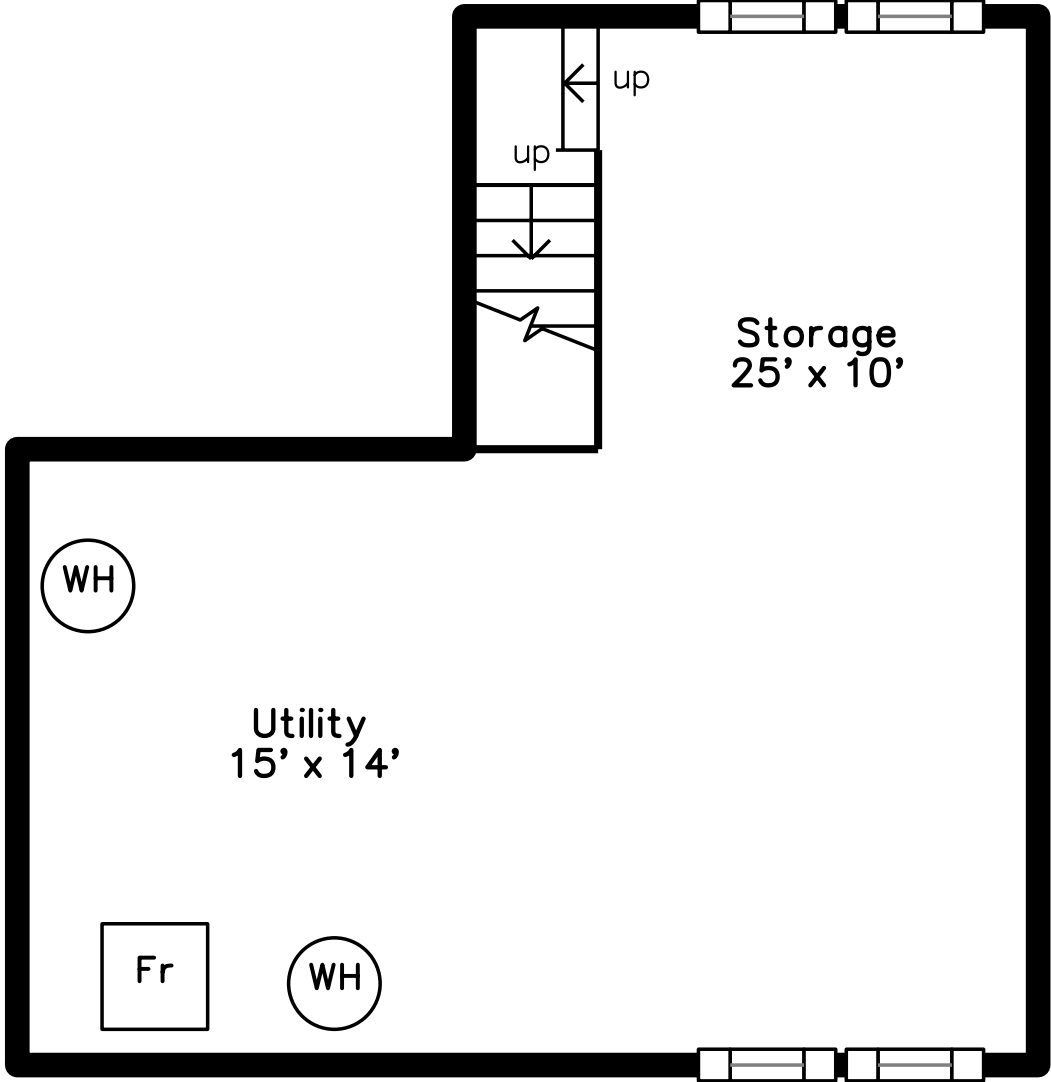

Upper

593 Country Way
Scituate, MA 02066

PicturePlan by vis-home

Measurements may not be 100% accurate.
Floor plans are provided for convenience only.
Room sizes are not used to calculate area.

Basement

Main

Upper

Main

Basement

Outside

Outside

Outside

Outside

Outside

Foyer

Living Room

Living Room

Living Room

Living Room

Living Room

Living Room

Dining Room