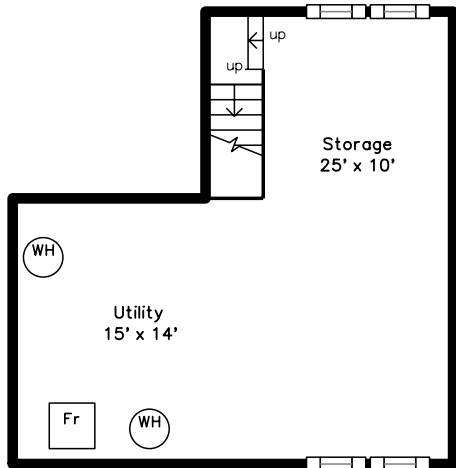

Upper

593 Country Way
Scituate, MA 02066

PicturePlan by vis-home

Measurements may not be 100% accurate.
Floor plans are provided for convenience only.
Room sizes are not used to calculate area.

Basement

Main

Upper

Main

Basement

Outside

Outside

Outside

Outside

Outside