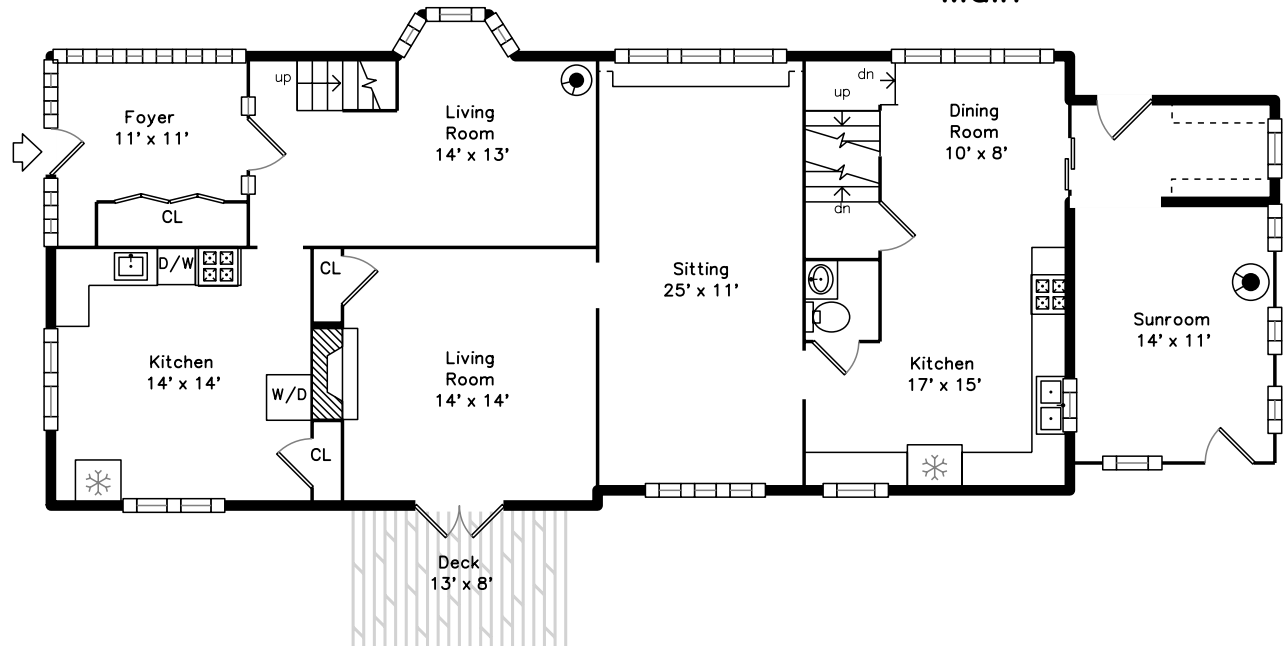

Upper

593 Country Way
Scituate, MA 02066

PicturePlan by vis-home

Measurements may not be 100% accurate.
Floor plans are provided for convenience only.
Room sizes are not used to calculate area.

Basement

Main

Upper

Main

Basement

Outside

Outside

Outside

Outside

Outside

Foyer

Living Room

Living Room

Living Room

Living Room

Living Room

Living Room

Dining Room