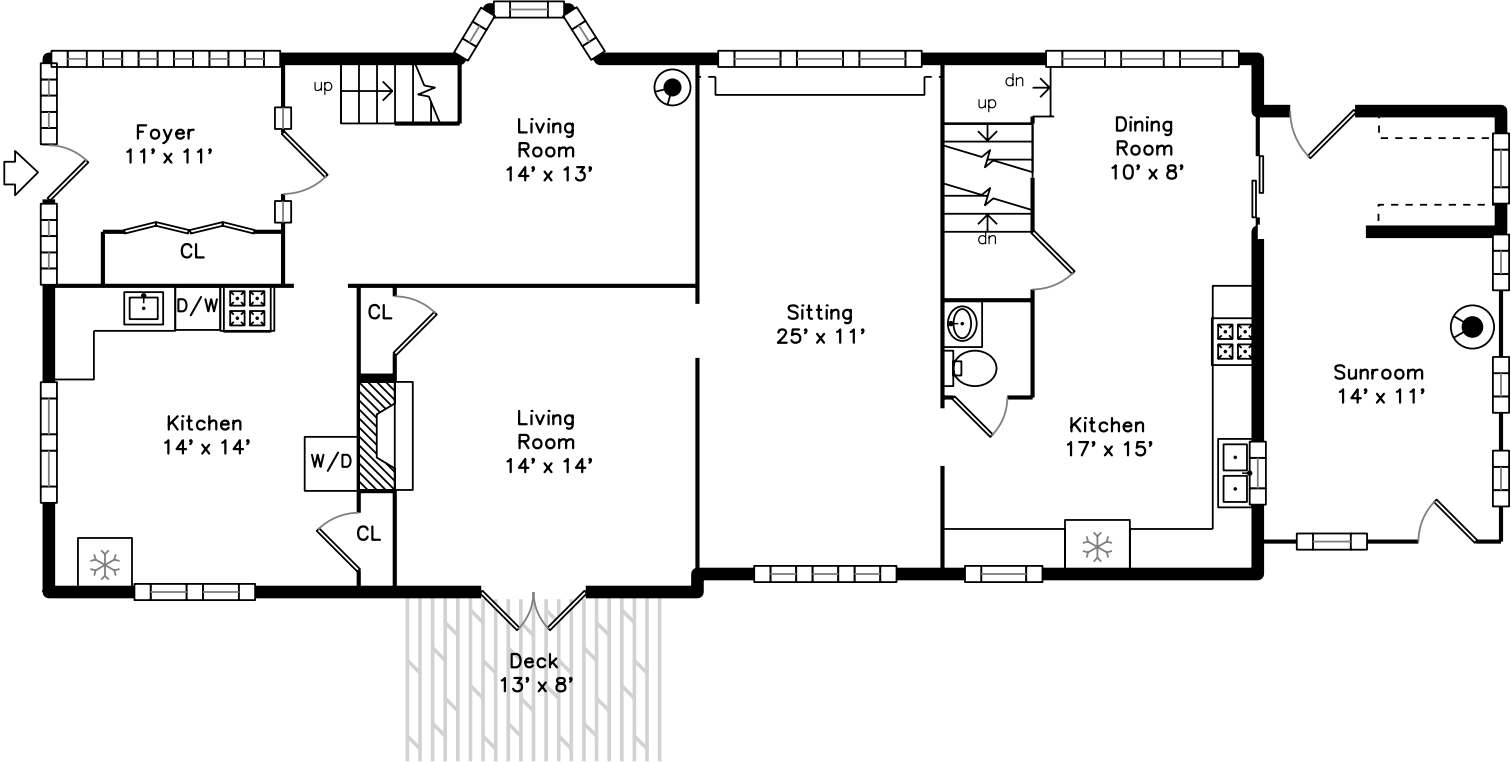

Upper

593 Country Way
Scituate, MA 02066

PicturePlan by vis-home

Measurements may not be 100% accurate.
Floor plans are provided for convenience only.
Room sizes are not used to calculate area.

Basement

Main

Upper

Main

Basement

Outside

Outside

Outside

Outside

Outside

Foyer

Living Room

Living Room

Living Room

Living Room

Living Room

Living Room

Dining Room

Bathroom

Storage

Utility