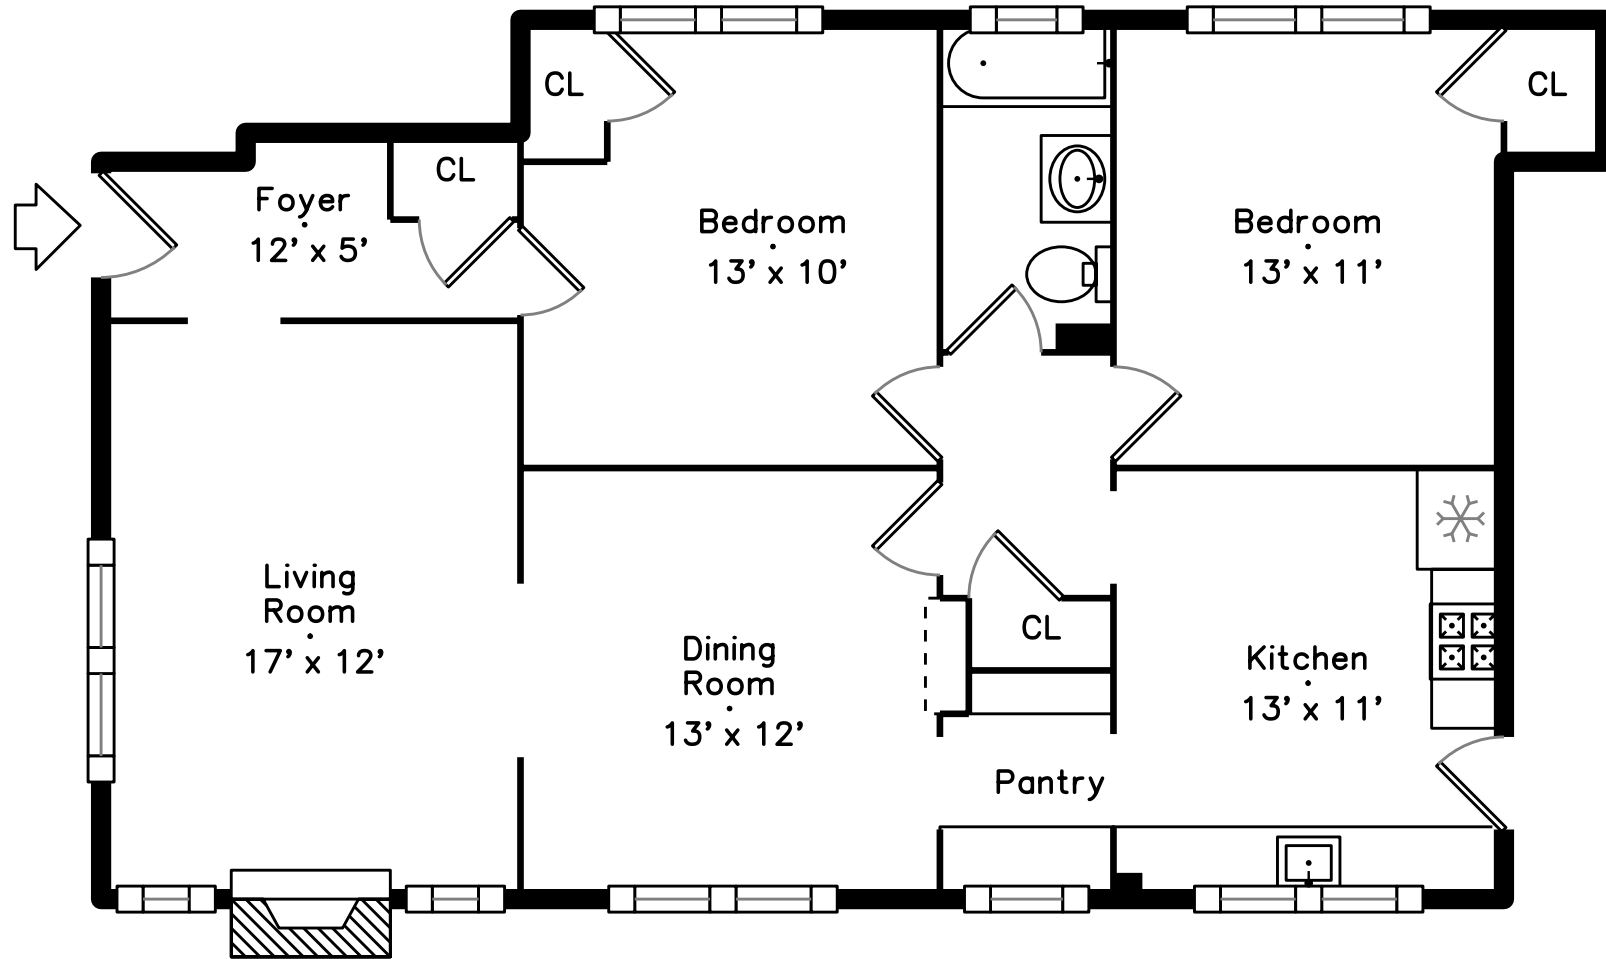

Main

Lower

48 Benjamin Road
Belmont, MA 02478

PicturePlan by vis-home
Measurements may not be 100% accurate.
Floor plans are provided for convenience only.
Room sizes are not used to calculate area.

Main

Lower

Outside

Outside

Outside

Backyard

Living Room

Living Room

Living Room

Living Room

Dining Room

Dining Room

Dining Room

Kitchen

Kitchen

Kitchen

Pantry

Bedroom

Bedroom

Bedroom

Bathroom