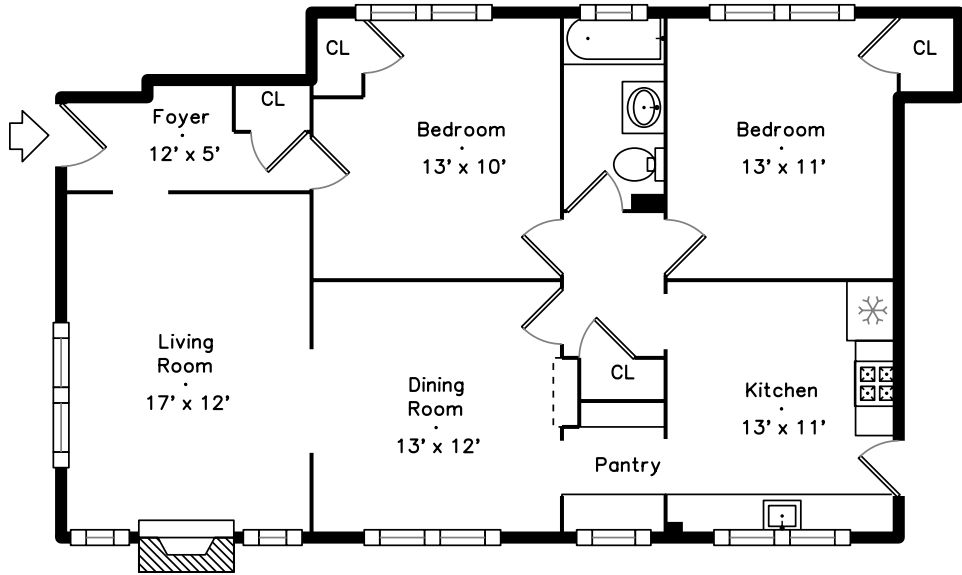

Main

Lower

48 Benjamin Road
Belmont, MA 02478

PicturePlan by vis-home
Measurements may not be 100% accurate.
Floor plans are provided for convenience only.
Room sizes are not used to calculate area.

Main

Lower

Outside

Outside

Outside

Backyard

Living Room

Living Room

Living Room

Living Room

Dining Room

Dining Room

Dining Room

Kitchen

Kitchen

Kitchen

Pantry

Bedroom

Bedroom

Bedroom

Bathroom