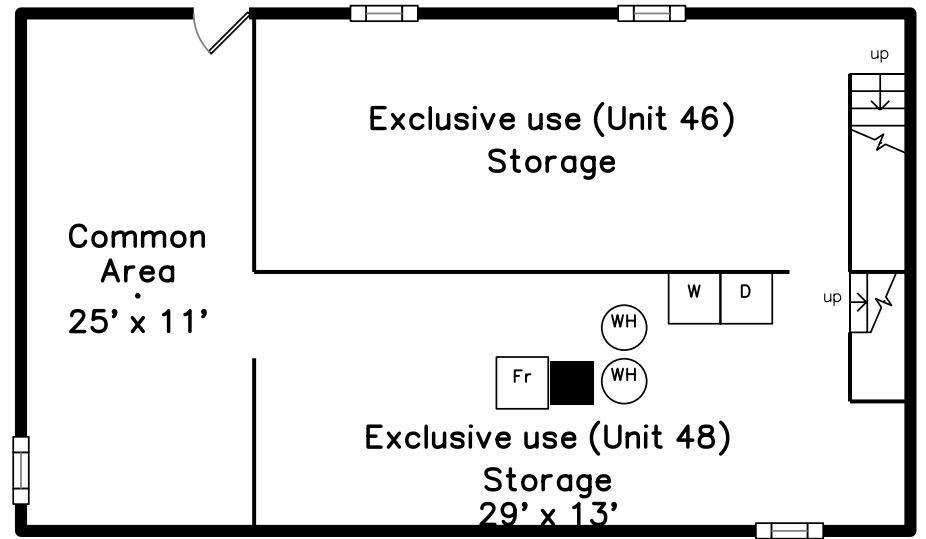

Main

Lower

48 Benjamin Road
Belmont, MA 02478

PicturePlan by vis-home
Measurements may not be 100% accurate.
Floor plans are provided for convenience only.
Room sizes are not used to calculate area.

Main

Lower

Outside

Outside

Outside

Backyard

Living Room

Living Room

Living Room

Living Room

Dining Room

Dining Room

Dining Room

Kitchen

Kitchen

Kitchen

Pantry

Bedroom

Bedroom

Bedroom

Bathroom