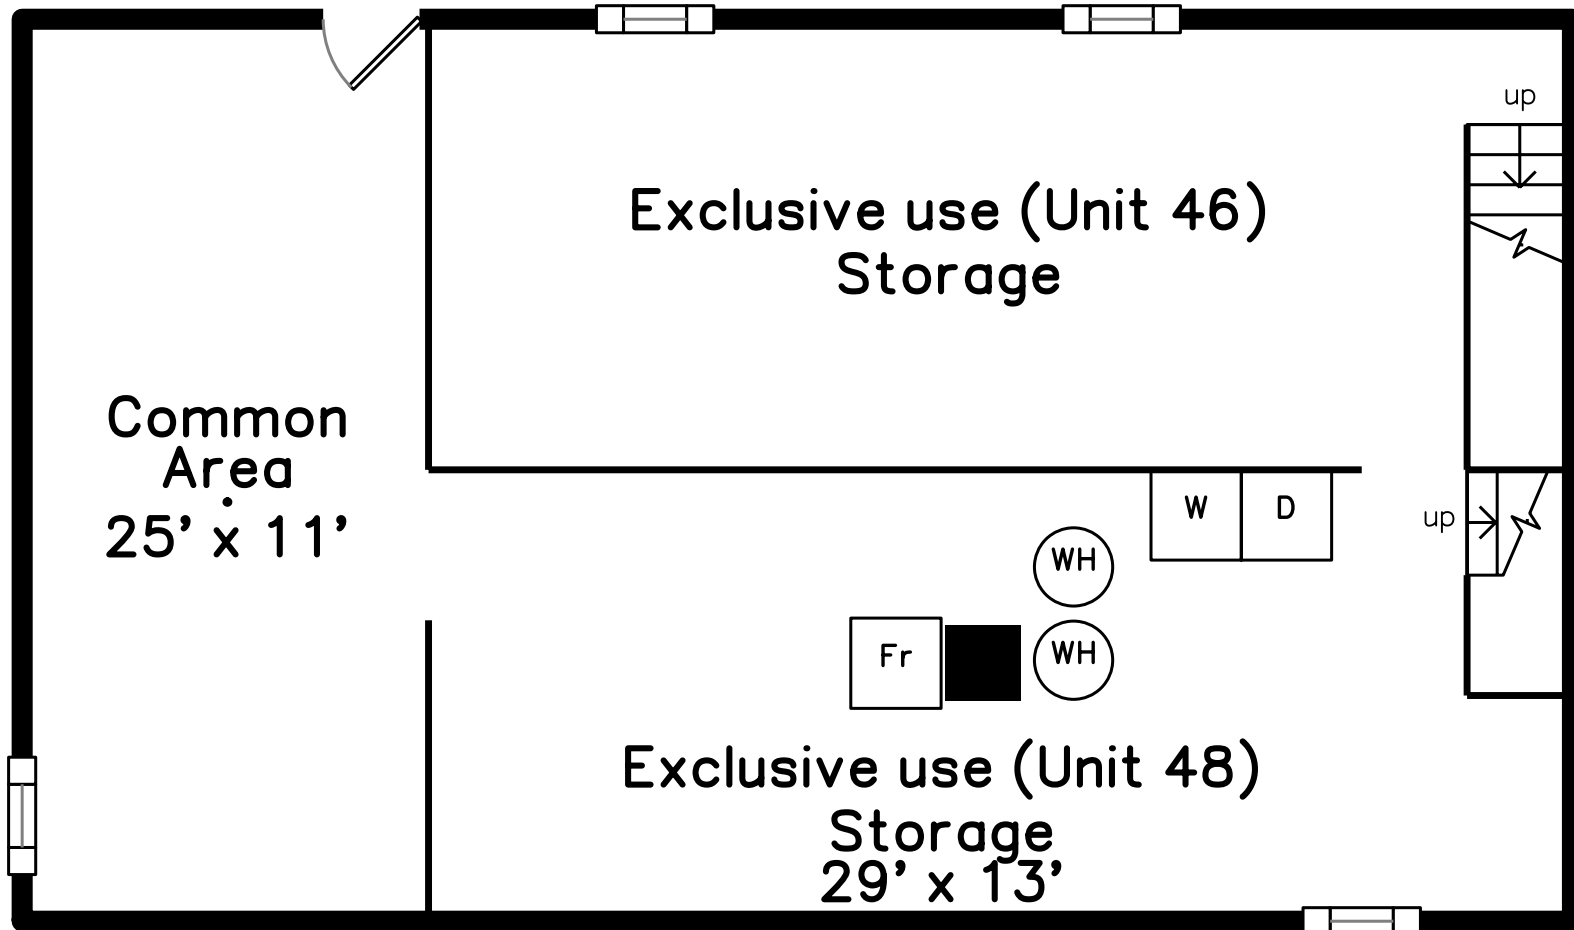

Main

Lower

48 Benjamin Road
Belmont, MA 02478

PicturePlan by vis-home
Measurements may not be 100% accurate.
Floor plans are provided for convenience only.
Room sizes are not used to calculate area.

Main

Lower

Outside

Outside

Outside

Backyard

Living Room

Living Room

Living Room

Living Room

Dining Room

Dining Room

Dining Room

Kitchen

Kitchen

Kitchen

Pantry

Bedroom

Bedroom

Bedroom

Bathroom